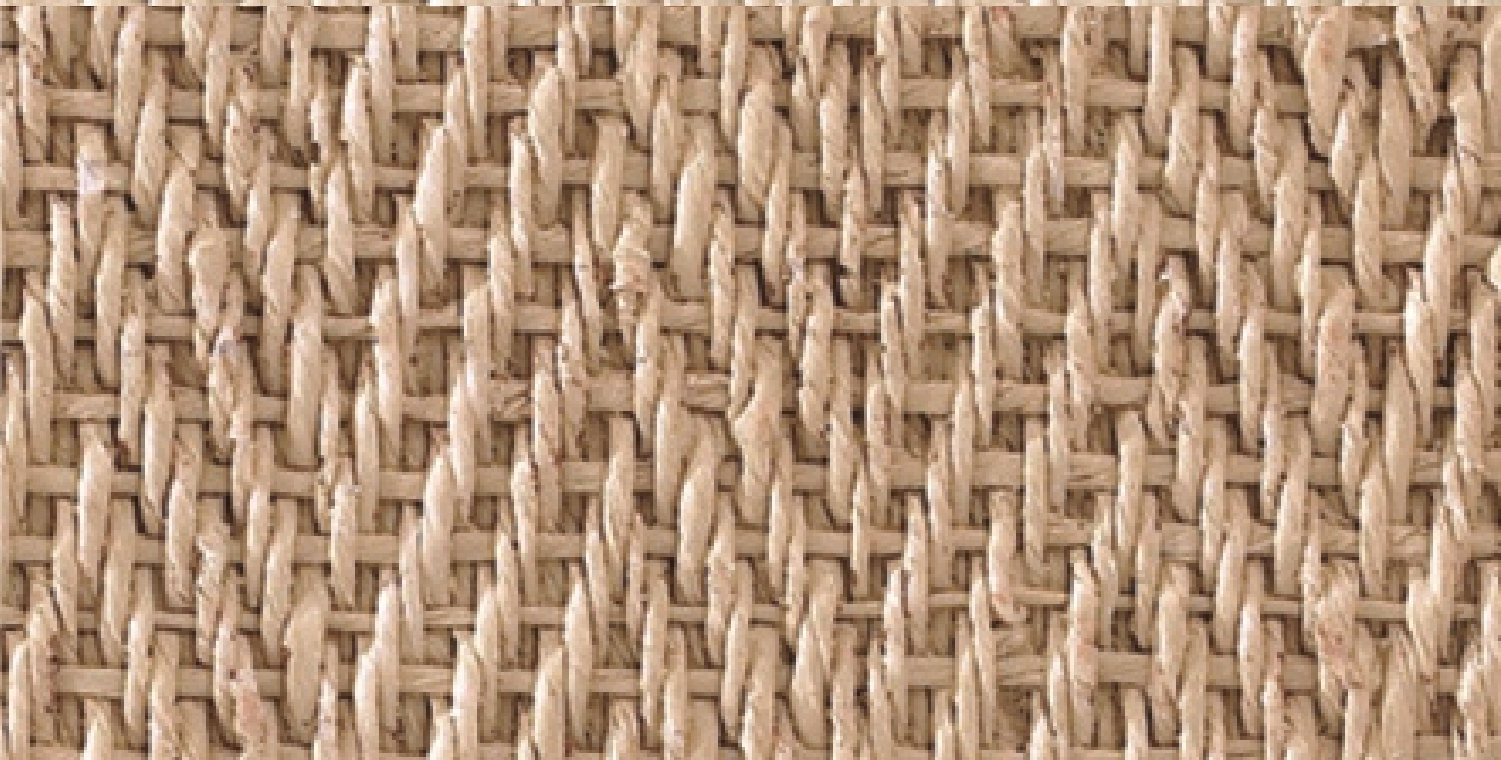

# Flexatile

1350 x 1200 (mm)

**NOVA  
MATERIALS**

COLORED

## **NATURAL WEAVE | W WEAVE SERIES |**

**W WEAVE  
GREY**

**W WEAVE  
BEIGE**

**W WEAVE  
BROWN**

**U L U W A T U W E A V E**

**Flexatile** <sup>PRO</sup>

## NATURAL WEAVE | ULUWATU SERIES |

**ULUWATU  
GREY**

**ULUWATU  
BEIGE**

**ULUWATU  
BROWN**