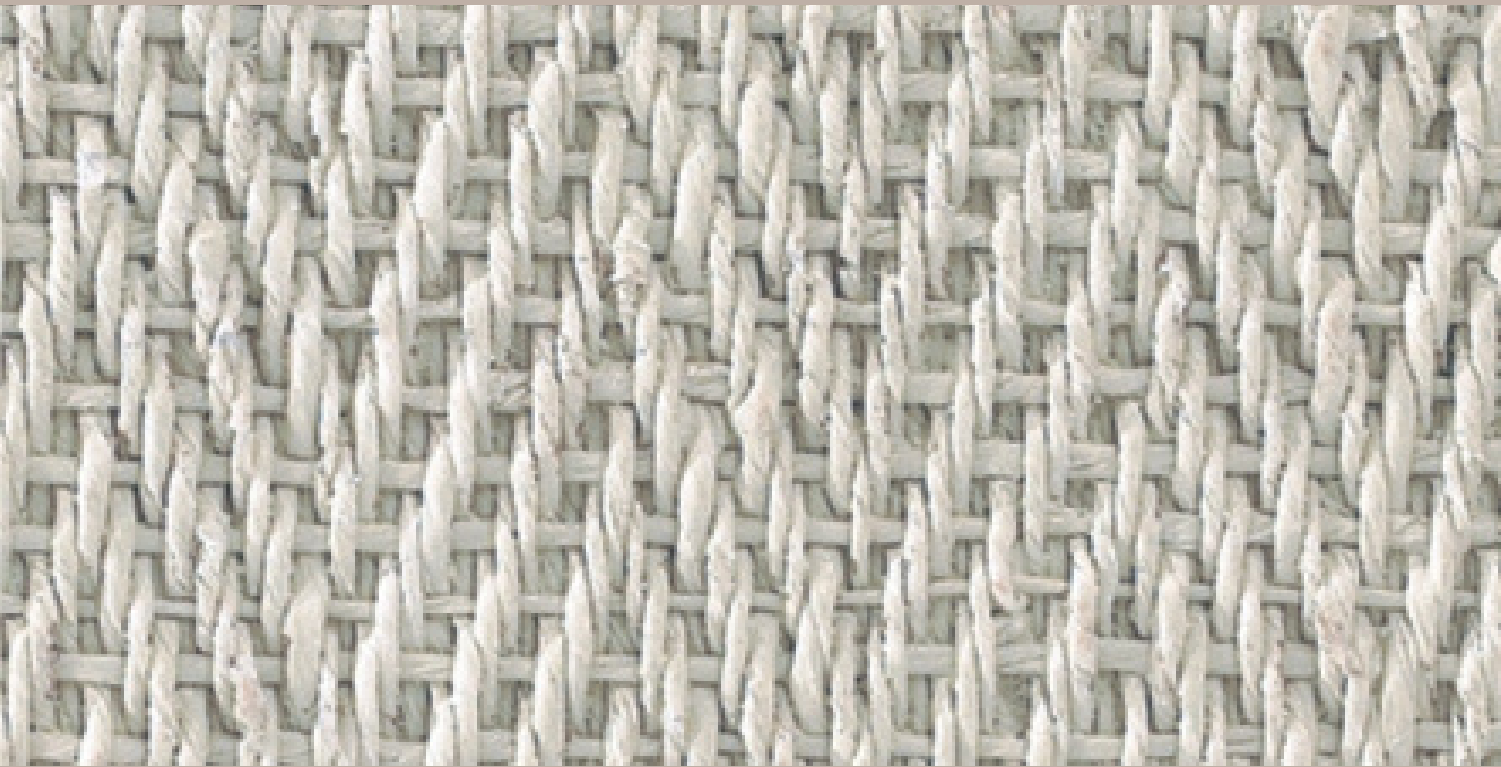

# Flexatile

**NOVA  
MATERIALS**

1350 x 1200 (mm)

BASE

**NATURAL WEAVE** | W WEAVE SERIES |

**W WEAVE  
WHITE**

# Flexatile

1350 x 1200 (mm)

**NOVA  
MATERIALS**

COLORED

## NATURAL WEAVE | ULUWATU SERIES |

**ULUWATU  
GREY**

**ULUWATU  
BEIGE**

**ULUWATU  
BROWN**