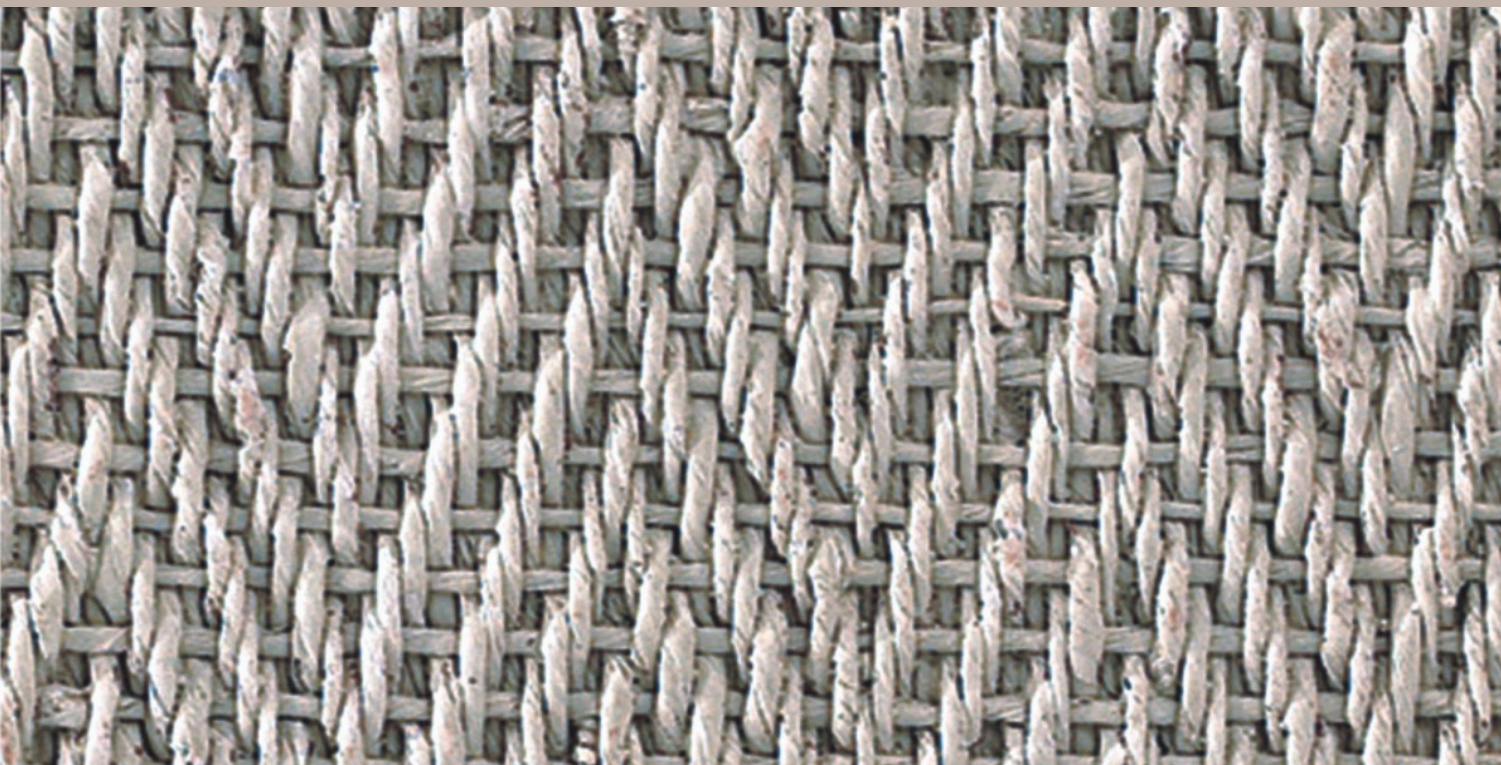

# Flexatile

1350 x 1200 (mm)

**NOVA  
MATERIALS**

COLORED

## **NATURAL WEAVE | W WEAVE SERIES |**

**W WEAVE  
GREY**

**W WEAVE  
BEIGE**

**W WEAVE  
BROWN**

**U L U W A T U W E A V E**

**Flexatile** <sup>PRO</sup>

## NATURAL WEAVE | ULUWATU SERIES |

**ULUWATU  
GREY**

**ULUWATU  
BEIGE**

**ULUWATU  
BROWN**