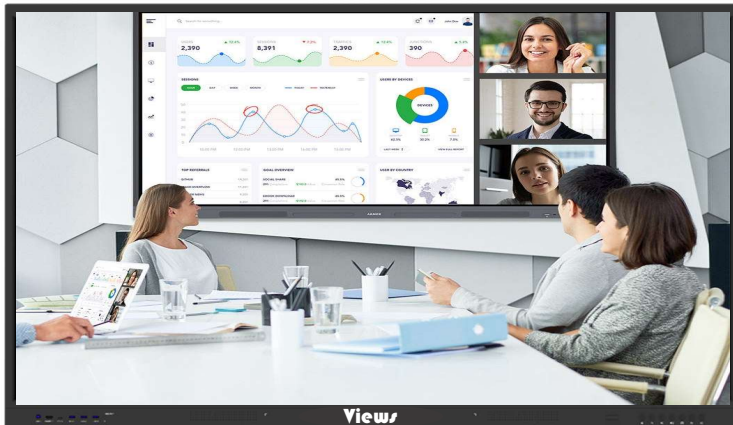

Smart Digital Writing Board

Views

Special Features:

- UHD Resolutions
- Zero Bonding Technology
- Android 14.0; RAM: 8GB; ROM: 128GB
- Built in Google Play Store, Google Chrome
- Octa - Core Processors
- IR Touch : 20 Points for Android & 40 Points for Window
- Screen Mirroring; Screen Shot; Screen Recording etc.
- Split Screen Feature; Two- Way Writing Features.
- Advanced White Board For Writing; Smart Writing Search Options
- Power full Speakers : 30W/ 40W
- Toughened Glass Protection, Eye Protection Mode
- OPS Slot for Windows
- 2.4GH & 5GH Dual Band Wifi, Bluetooth
- 3* HDMI-In Slot; Type- C Port, VGA, DP, 5*USB; HDMI- Out(Optional)
- 48 Megapixel Camera & Mic (Optional)

Technical Specification

Display

Panel Dimensions	65 inch; 75 inch; 86 inch
Backlight	DLED
Attachment Method	Zero Bonding
Display Area	65": 1428 x 803 mm 75": 1650 x 928 mm 86": 1895 x 1066mm
Aspect Ratio	16:9
Resolution	3840 x 2160 (4K)
Color gamut	72%NTSC
Display Color	1.07Billion
Glass	4MM AG
Brightness	350/ 400/ 450 cd/m ²
Static Contrast	VA: 4000(typ.); IPS: 1200(typ.)
Response Time	8ms (typ.)
Viewing Angle	H = 178, V = 178 typ.
Lifespan	≥50000 hours