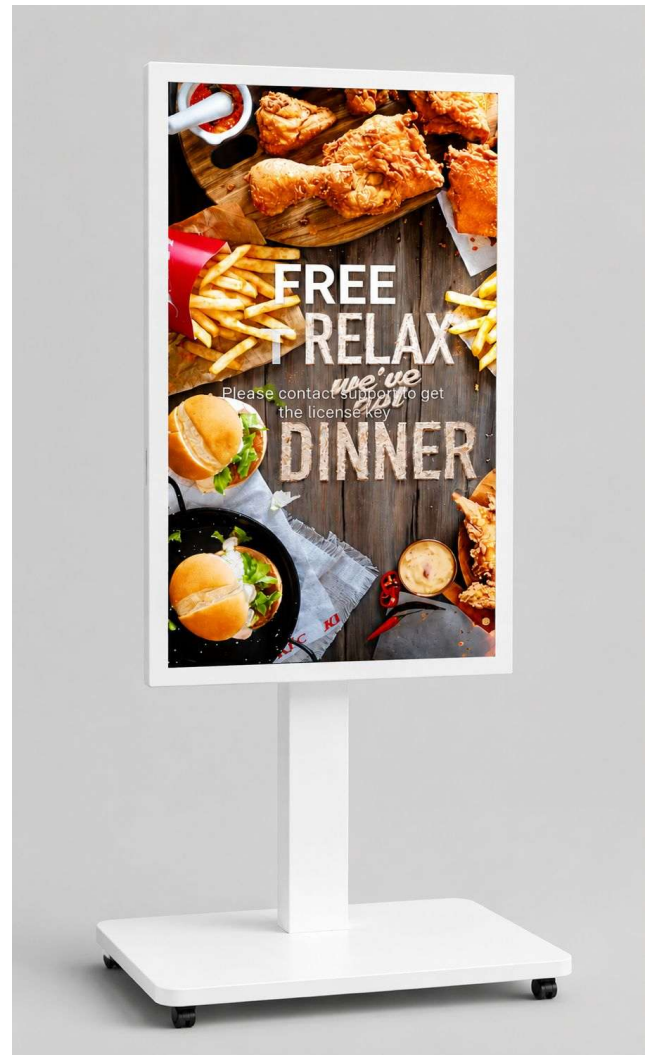

# Floor Stand Display

400/800 Nits

Wifi

Anti-Glare

Android 14.0

Bluetooth

## Key Features:

- **BOE Commercial Display Panel**
- **Super Slim Design (35mm Depth Only)**
- **High Brightness: 400 Nits**
- **Anti Glare Coating on Screen**
- **Android 14.0; RAM: 2GB; ROM: 32GB**
- **All Side Same Bezel Design**
- **Landscape & Portrait Orientation**
- **Hidden power supply wires**
- **Digital Signage Software( Optional)**
- **Multiple Colors options**
- **Bluetooth Remote Control**
- **Dual Band wifi : 2.4G/5G**
- **Push contains via mobile, Tablet, Laptop, CMS**