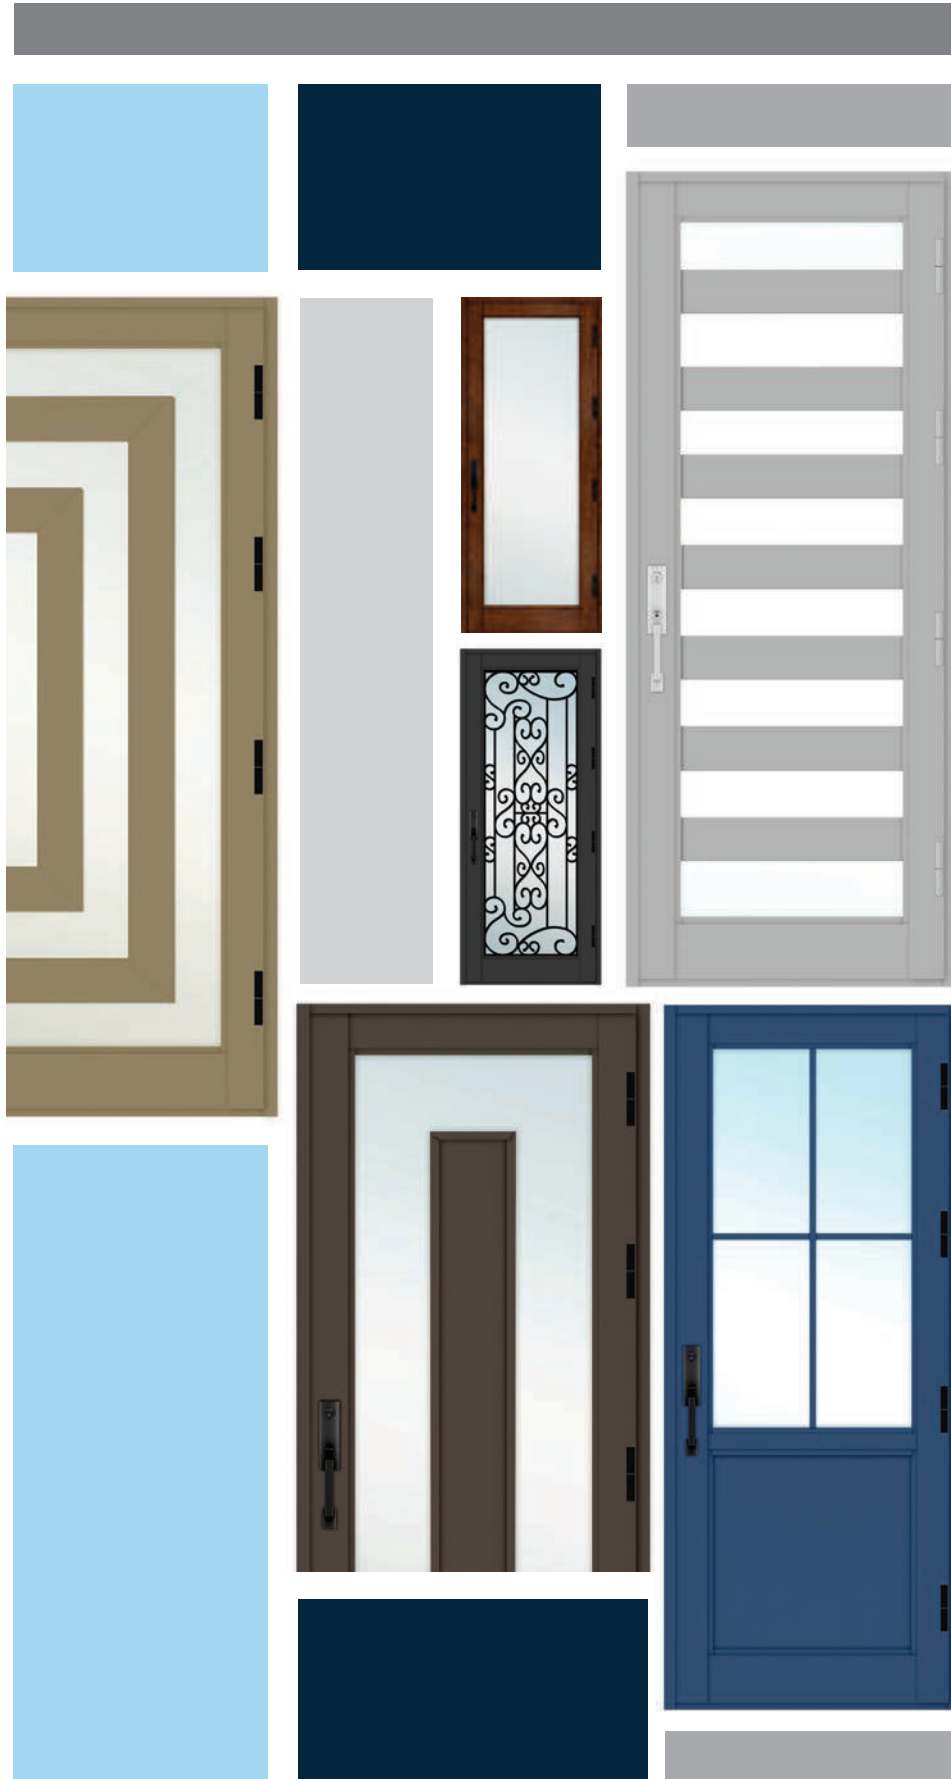

DESIGNED by
LINEA ROSSA®

ENTRANCE DOOR

SAFEHOUSE
WINDOWS & DOORS

954-399-0262

FORTE series

www.linearossadesign.com

DESIGNED by
LINEA ROSSA®

just a line