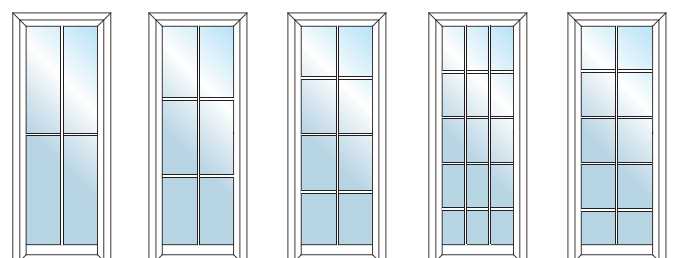

BAR LAYOUT TYPE