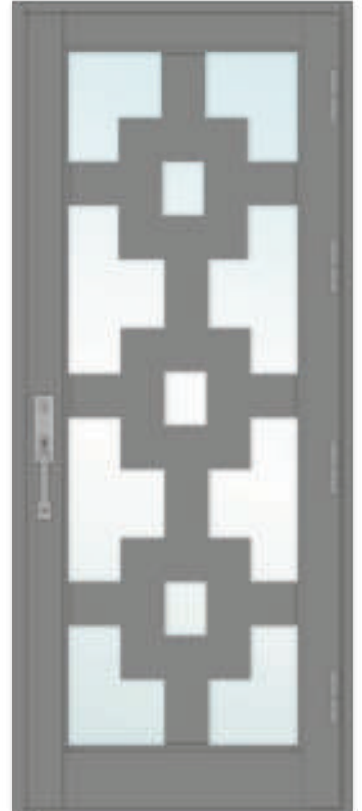

MODEL | LR460-FS-16

MODEL | LR460-FS-17L

MODEL | LR460-FS-21

MODEL | LR460-FS-18

MODEL | LR460-FS-19

MODEL | LR460-FS-20

TECHNICAL SPECIFICATIONS:

Ⓐ Standard Frame Sill Width: 4 5/8"