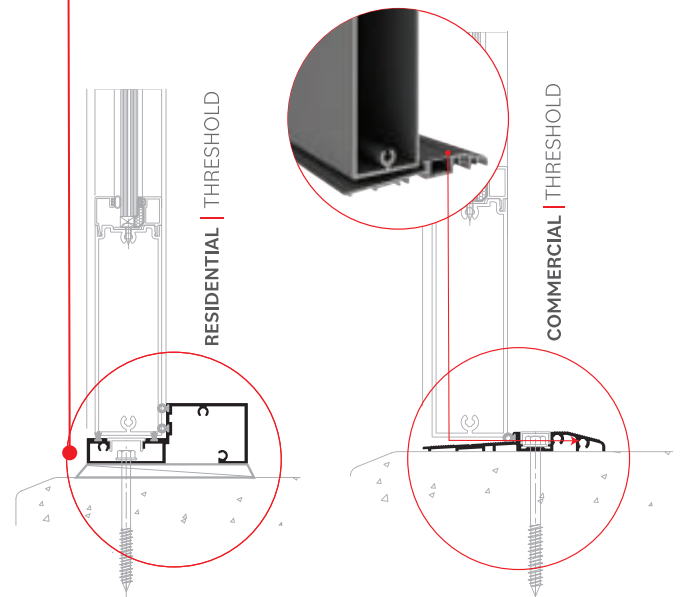

Ⓑ Standard Frame Sill Height: 1 3/4"

**** Three Point Lock system**

The product has commercial & residential threshold options.

Material: EN AW 6063-T6

**Dimensions might differ depending on the conditions. Refer to last page for alternative sizes. Please contact for more information.*

STANDARD COLORS

Alternative Colors

Contact us for other colors

MAX. HEIGHT x MAX. WIDTH	MAX. HEIGHT x MAX. WIDTH
WITH TRANSOM	WITHOUT TRANSOM
SINGLE DOOR 144" x 50"	SINGLE DOOR 120" x 50"
DOUBLE DOOR 144" x 100 1/8"	DOUBLE DOOR 120" x 100 1/8"

	PVB	SGP
	3/16"+0,09" (PVB)+3/16" HEAT STREN'D GLASS LAMINATED GLASS	3/16"+0,09" (SGP)+3/16" HEAT STREN'D GLASS LAMINATED GLASS
	1/4"+0,09" (PVB)+1/4" HEAT STREN'D GLASS LAMINATED GLASS	1/4"+0,09" (SGP)+1/4" HEAT STREN'D GLASS LAMINATED GLASS
	5/32"+3/8" AIR SPACE +5/32"+0,09" (PVB)+5/32" HEAT STREN'D GLASS INSULATED LAMINATED GLASS	5/32"+3/8" AIR SPACE +5/32"+0,09" (SGP)+5/32" HEAT STREN'D GLASS INSULATED LAMINATED GLASS