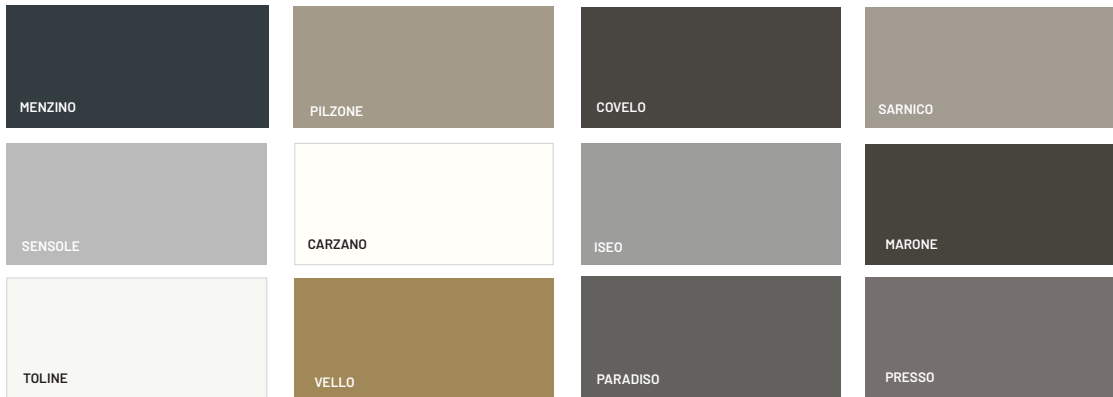

ENTRANCE DOOR

FORTEseries

DESIGNED by
LINEA ROSSA®

POWDER COATING 2605