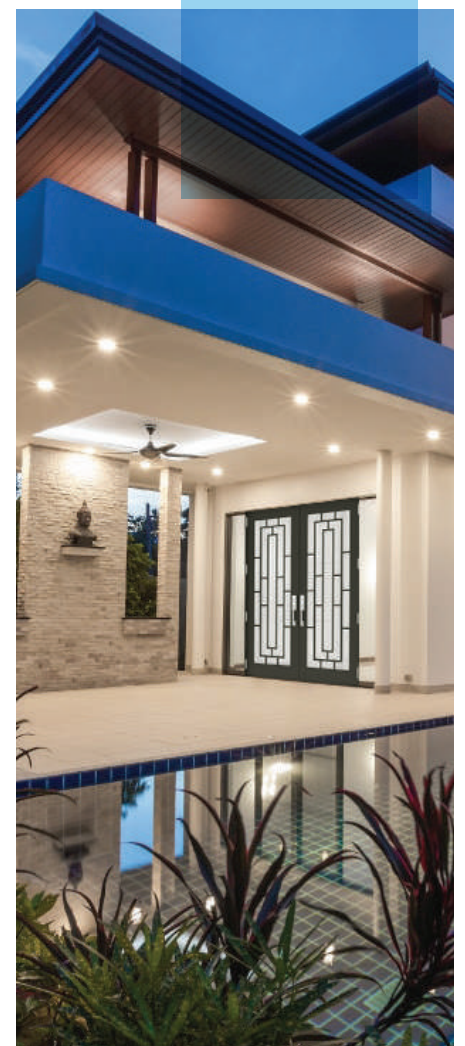

DESIGNED by
LINEA ROSSA®

POWDER COATING 2605

SENSOLE
MARONE
PARADISO
ISEO CARZANO
MENZINO
PILZONE

DESIGN
DEVELOP & Create

ENTRANCE SET | ALTERNATIVE #2

*Contact us for details

KNOB HANDLE | ALTERNATIVE #1

HANDLE SET | ALTERNATIVE #3