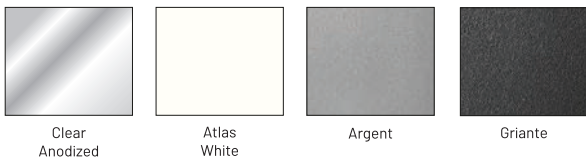

TECHNICAL SPECIFICATIONS:

Ⓐ Standard Frame Sill Width: 4 5/8"

Ⓑ Standard Frame Sill Height: 1 3/4"

** Three Point Lock system

The product has commercial & residential threshold options.

Material: EN AW 6063-T6

*Dimensions might differ depending on the conditions. Refer to last page for alternative sizes. Please contact for more information.

STANDARD COLORS

Alternative Colors

Contact us for other colors

MAX. HEIGHT x MAX. WIDTH	MAX. HEIGHT x MAX. WIDTH
WITH TRANSOM	WITHOUT TRANSOM
SINGLE DOOR 144" x 50"	SINGLE DOOR 120" x 50"
DOUBLE DOOR 144" x 100 1/8"	DOUBLE DOOR 120" x 100 1/8"

	PVB	SGP
	3/16"+0,09" (PVB)+3/16" HEAT STREN'D GLASS LAMINATED GLASS	3/16"+0,09" (SGP)+3/16" HEAT STREN'D GLASS LAMINATED GLASS
	1/4"+0,09" (PVB)+1/4" HEAT STREN'D GLASS LAMINATED GLASS	1/4"+0,09" (SGP)+1/4" HEAT STREN'D GLASS LAMINATED GLASS
	5/32"+3/8" AIR SPACE +5/32"+0,09" (PVB)+5/32" HEAT STREN'D GLASS INSULATED LAMINATED GLASS	5/32"+3/8" AIR SPACE +5/32"+0,09" (SGP)+5/32" HEAT STREN'D GLASS INSULATED LAMINATED GLASS