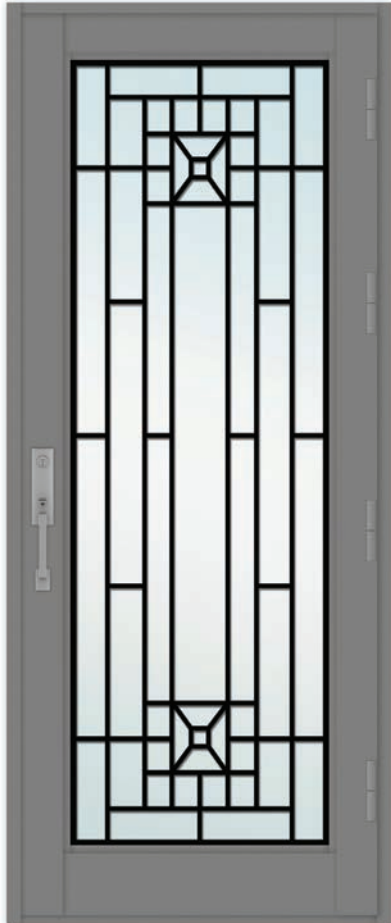

DESIGNED by
LINEA ROSSA®

ENTRANCE DOOR

SAFEHOUSE
WINDOWS & DOORS

954-399-0262

FORTE series

www.linearossadesign.com

DESIGNED by
LINEA ROSSA®

just a line

MODEL | LR460-FS-16

MODEL | LR460-FS-17L

MODEL | LR460-FS-21

MODEL | LR460-FS-18

MODEL | LR460-FS-19

MODEL | LR460-FS-20

TECHNICAL SPECIFICATIONS:

Ⓐ Standard Frame Sill Width: 4 5/8"

Ⓑ Standard Frame Sill Height: 1 3/4"

**** Three Point Lock system**

The product has commercial & residential threshold options.

Material: EN AW 6063-T6

**Dimensions might differ depending on the conditions. Refer to last page for alternative sizes. Please contact for more information.*

STANDARD COLORS

Alternative Colors

Contact us for other colors

MAX. HEIGHT x MAX. WIDTH	MAX. HEIGHT x MAX. WIDTH
WITH TRANSOM	WITHOUT TRANSOM
SINGLE DOOR 144" x 50"	SINGLE DOOR 120" x 50"
DOUBLE DOOR 144" x 100 1/8"	DOUBLE DOOR 120" x 100 1/8"