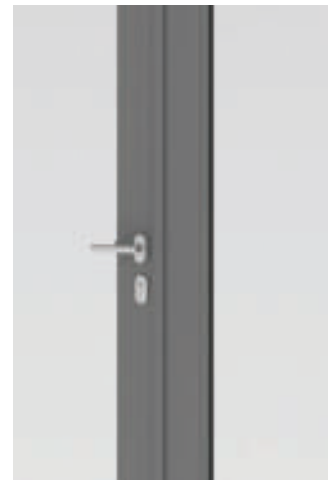

DESIGNED by
LINEA ROSSA®

POWDER COATING 2605

SENSOLE
MARONE
PARADISO
ISEO CARZANO
MENZINO
PILZONE

DESIGN
DEVELOP & Create

ENTRANCE SET | ALTERNATIVE #2

*Contact us for details

KNOB HANDLE | ALTERNATIVE #1

HANDLE SET | ALTERNATIVE #3

PIATTA HANDLE

*Contact us for details

DUMMY HANDLE

DUMMY HANDLE

PULL HANDLE

new & modern

door highlights

just a line[®]