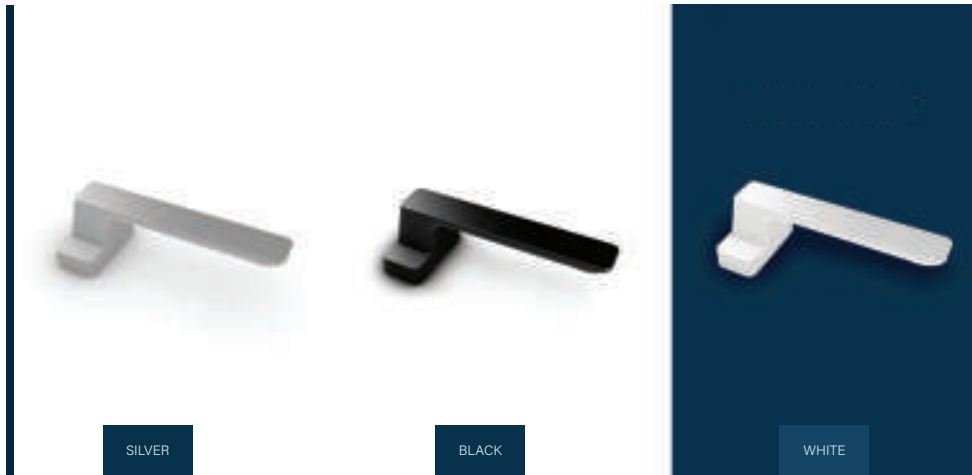

DESIGNED by
LINEA ROSSA®

POWDER COATING 2605

SENSOLE
MARONE
PARADISO
ISEO CARZANO
MENZINO
PILZONE

DESIGN
DEVELOP & Create

ENTRANCE SET | ALTERNATIVE #2

*Contact us for details

KNOB HANDLE | ALTERNATIVE #1

HANDLE SET | ALTERNATIVE #3

PIATTA HANDLE

*Contact us for details

DUMMY HANDLE

DUMMY HANDLE

PULL HANDLE

new & modern

door highlights

just a line[®]