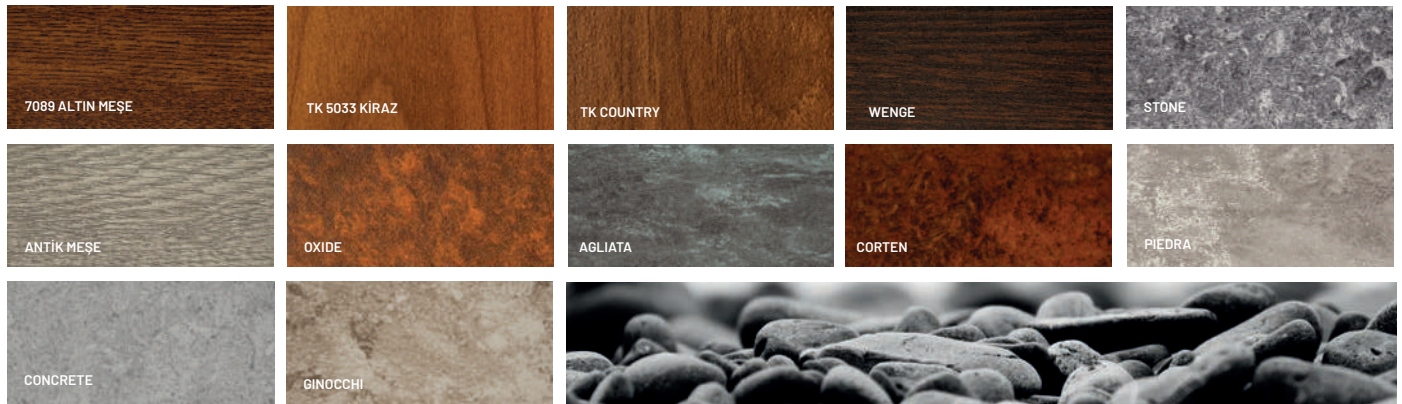

BAR LAYOUT TYPE

SPECIAL EFFECT |

Next level COLOR

STANDARD COLOR |

POWDER COATING 2604 |

NANO ANODIZING |

ENTRANCE DOOR

FORTEseries