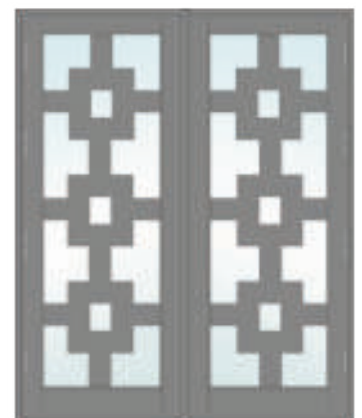

MODEL | LR460-FS-16

MODEL | LR460-FS-17L

MODEL | LR460-FS-21

MODEL | LR460-FS-18

MODEL | LR460-FS-19

MODEL | LR460-FS-20

TECHNICAL SPECIFICATIONS:

Ⓐ Standard Frame Sill Width: 4 5/8"