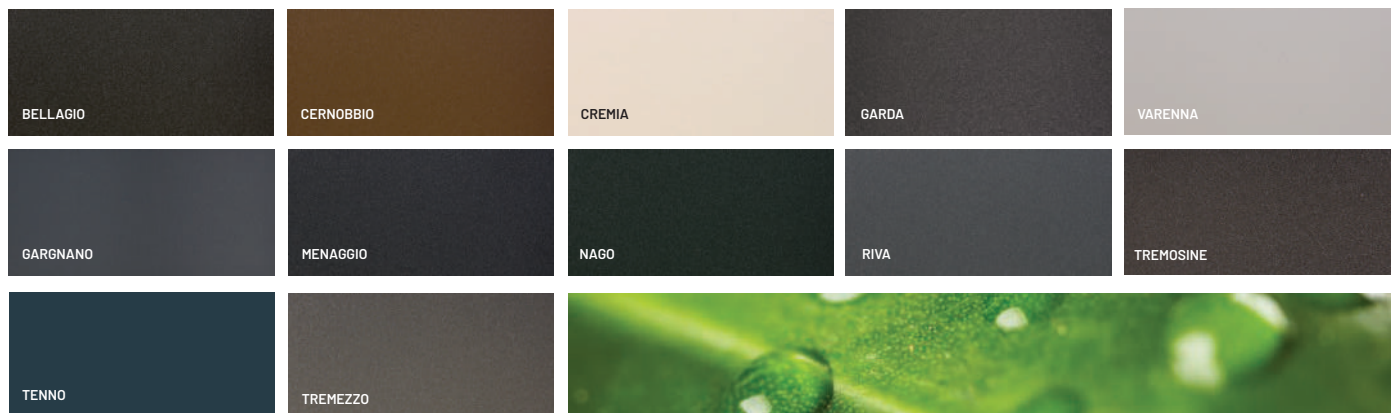

BAR LAYOUT TYPE

SPECIAL EFFECT |

Next level COLOR

STANDARD COLOR |

POWDER COATING 2604 |

NANO ANODIZING |

ENTRANCE DOOR

FORTEseries