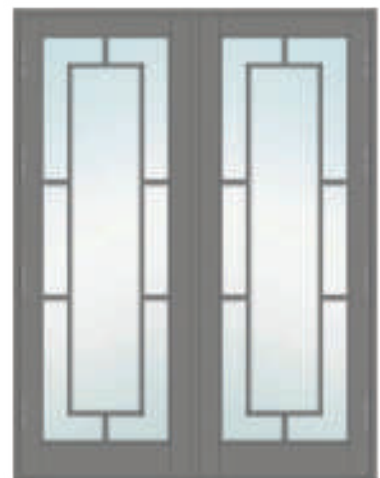

MODEL | LR460-FS-21