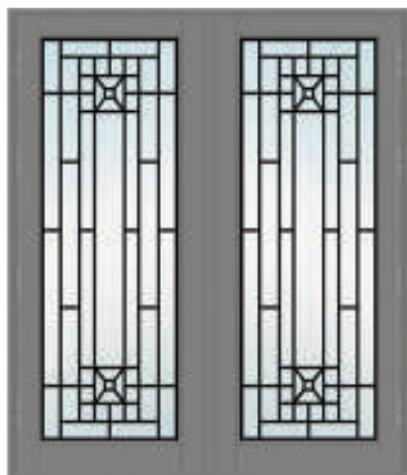

MODEL | LR460-FS-16

MODEL | LR460-FS-17L

MODEL | LR460-FS-21

MODEL | LR460-FS-18

MODEL | LR460-FS-19

MODEL | LR460-FS-20

TECHNICAL SPECIFICATIONS:

Ⓐ Standard Frame Sill Width: 4 5/8"