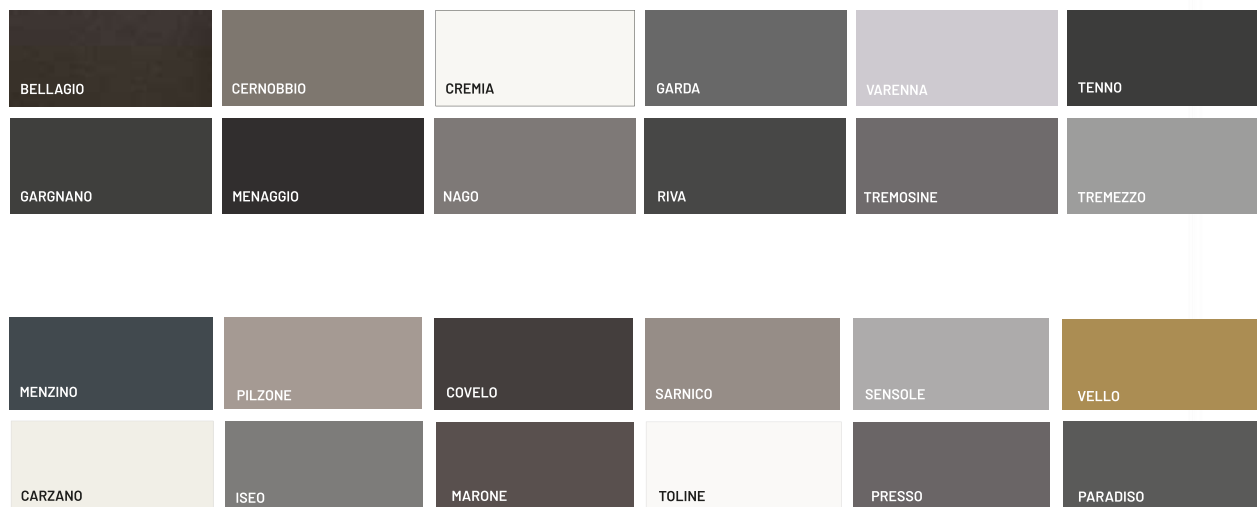

LINEA ROSSA®

COLOR CHART

Powder Coating

In our powder coating series, we have used different technologies to create two levels of outdoor durability: Qualicoat 1 and Qualicoat 2, with a variety of colors in different effects. These colors meet all internationally recognized architectural coating standards such as AAMA, Qualicoat, and GSB, providing excellent indoor and outdoor durability at various resistance levels to meet specific needs.