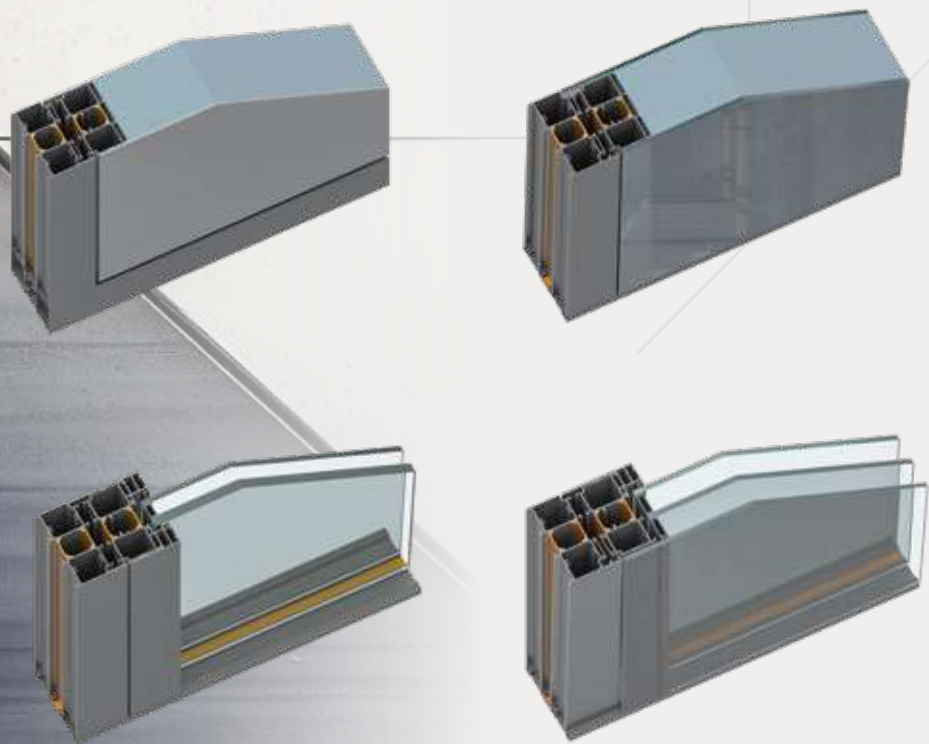

#### GLR 51 TECHNICAL SPECIFICATIONS

FRAME SILL WIDTH	117,4 mm
FRAME SILL HEIGHT	72,8 mm

#### GLR 50 TECHNICAL SPECIFICATIONS

FRAME SILL WIDTH	87,3 mm
FRAME SILL HEIGHT	74,6 mm

GLR **51**  
PIVOT **DOOR**

GLR **50**  
ENTRANCE **DOOR**

grande  
series

**Flush handle option** for entrance doors:  
*Seamless design, modern look, and easy use.*