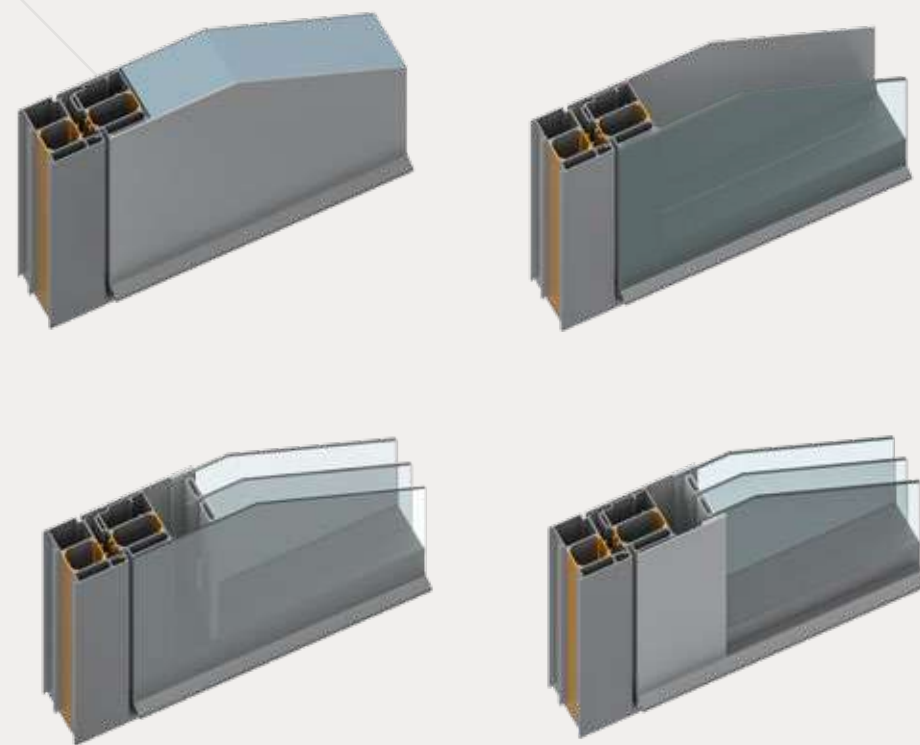

#### GLR 51 TECHNICAL SPECIFICATIONS

FRAME SILL WIDTH	117,4 mm
FRAME SILL HEIGHT	72,8 mm

#### GLR 50 TECHNICAL SPECIFICATIONS

FRAME SILL WIDTH	87,3 mm
FRAME SILL HEIGHT	74,6 mm

GLR **51**  
PIVOT **DOOR**

GLR **50**  
ENTRANCE **DOOR**

grande  
series

**Flush handle option** for entrance doors:  
*Seamless design, modern look, and easy use.*