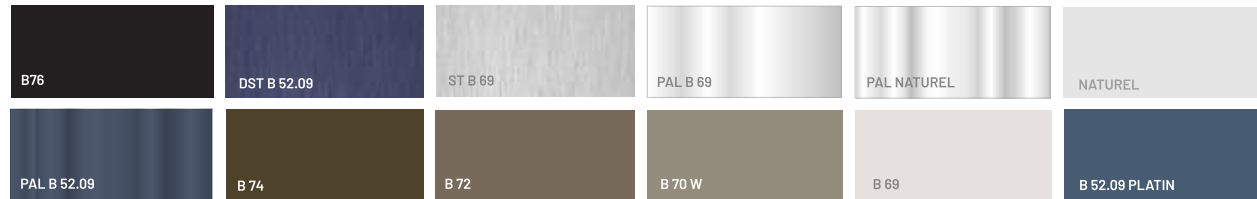

ALUMINIUM SHADE of style.

Nano Anodizing

Nano anodized colors are designed for anodizing architectural metal components such as window and door frames, facade systems, sunshades, railings, and all types of aluminum sheets. Additionally, they can be used for anodizing any kind of industrial aluminum surfaces. This anodizing process has been developed by an Italian company, which has conducted and certified all necessary surface durability tests. Notably, its high UV resistance allows it to be used outdoors under all climatic conditions.