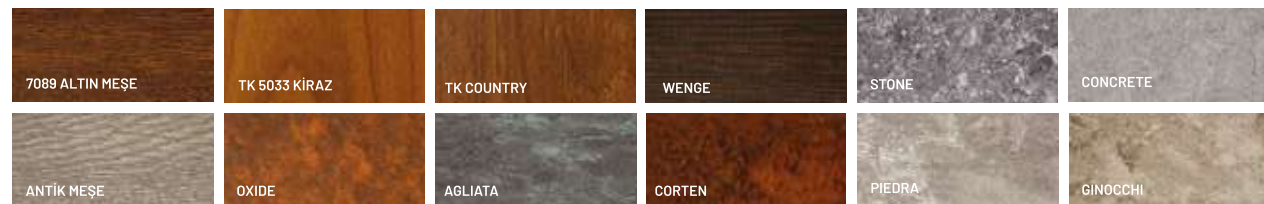

Special Effect

Wood-look decorative and modern solutions, used in door and window systems, home and office furniture, and the white goods industry, are among the most sought-after materials in the world of decoration. They can be safely used for many years on all types of metal, glass, and heat-resistant plastic surfaces, offering a wide range of durable, natural, and long-lasting color and pattern options.