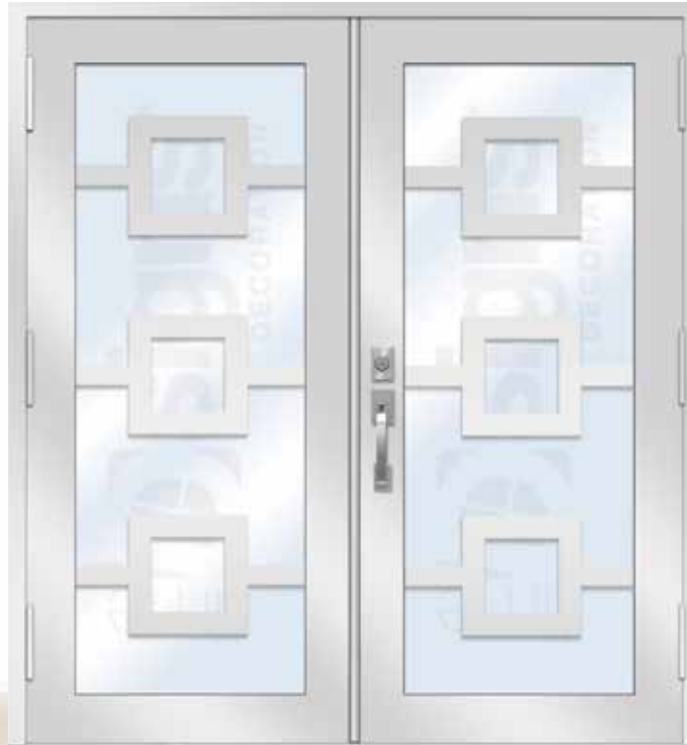

CATALOG 2026

DOUBLE DOOR DESIGNS - **WHITE**

TD.DD.W62

* Designs appearance may look different depending on the glass door proportions