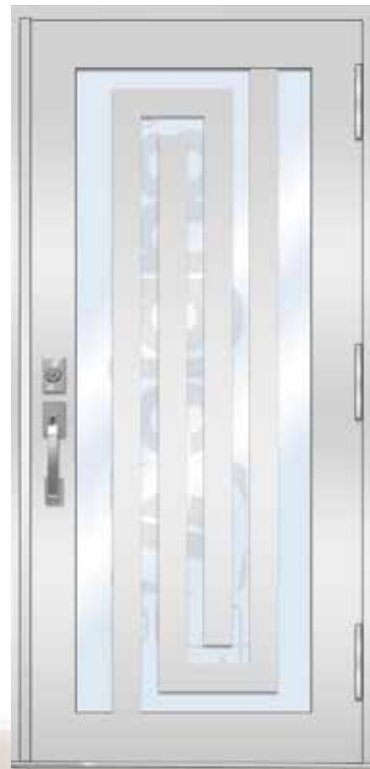

CATALOG 2026

SINGLE DOOR DESIGNS - **WHITE**

TD.SD.W91

TD.SD.W92

TD.SD.W93

TD.SD.W94

TD.SD.WCUSTM

* Designs appearance may look different depending on the glass door proportions