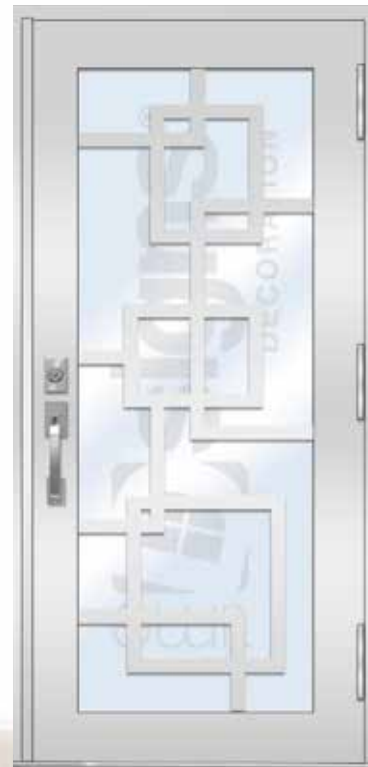

CATALOG 2026

SINGLE DOOR DESIGNS - **WHITE**

TD.SD.W41

TD.SD.W42

TD.SD.W43

TD.SD.W44

TD.SD.W45

* Designs appearance may look different depending on the glass door proportions