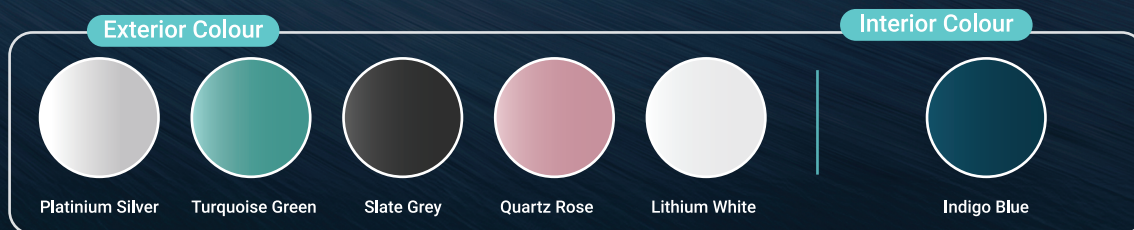

PROTON
e.MAS

e.MAS 7	Prime		Premium	
	PRIVATE	COMPANY	PRIVATE	COMPANY
Selling Price	RM 109,152	RM 109,152	RM 123,152	RM 123,152
1-Year Road Tax	Exempted			
Registration Fee	RM 300	RM 500	RM 300	RM 500
HP Endorsement Fee	RM 50	RM 50	RM 50	RM 50
EV Number Plate	RM 98	RM 98	RM 98	RM 98
Inspection Fees (B2)	RM 200	RM 200	RM 200	RM 200
On-The-Road Price (without insurance)	RM 109,800	RM 110,000	RM 123,800	RM 124,000
Special Launch Price*	RM 105,800	RM 106,000	RM 119,800	RM 120,000
Recommended Sum Insured	RM 105,000	RM 106,000	RM 119,000	RM 120,000

For Peninsular Malaysia only.

e.MAS 7 POWER PACK

Offer valid for a limited time only.

Power Home

Complimentary 7kW Home Charger Worth RM 1,500

Power Plus

Complimentary V2L Adaptor Worth RM 500

Power Financing

Ultra-Low Interest Rate from 1.98% Worth Up to RM 3,000

Power Online

5-Year Unlimited Internet Data Worth RM 1,800

Power Exchange

Exclusive Proton Owner Trade-In Rebate Worth RM 1,200 from Carsome

Power Thru

6-Year Unlimited Mileage Vehicle Warranty
8-Year / 160,000km High Voltage Battery and Components Warranty*

Terms & Conditions

1. Prices are effective from 16 December 2024 and valid in Peninsular Malaysia only.
2. Prices and specifications are subject to change without prior notice.
3. Registration fees are applicable for Malaysians only. Non-Malaysian fees vary from above.
4. All prices are subjected to the prevailing local government duties and taxes announced at the point of sale.
5. The offer above is not applicable with other promotions, unless stated otherwise.
6. Special Launch Price and e.MAS Power Pack are valid for a limited time only.
7. *Special Launch Price is for On-The-Road price (without insurance).
8. Terms and conditions apply.