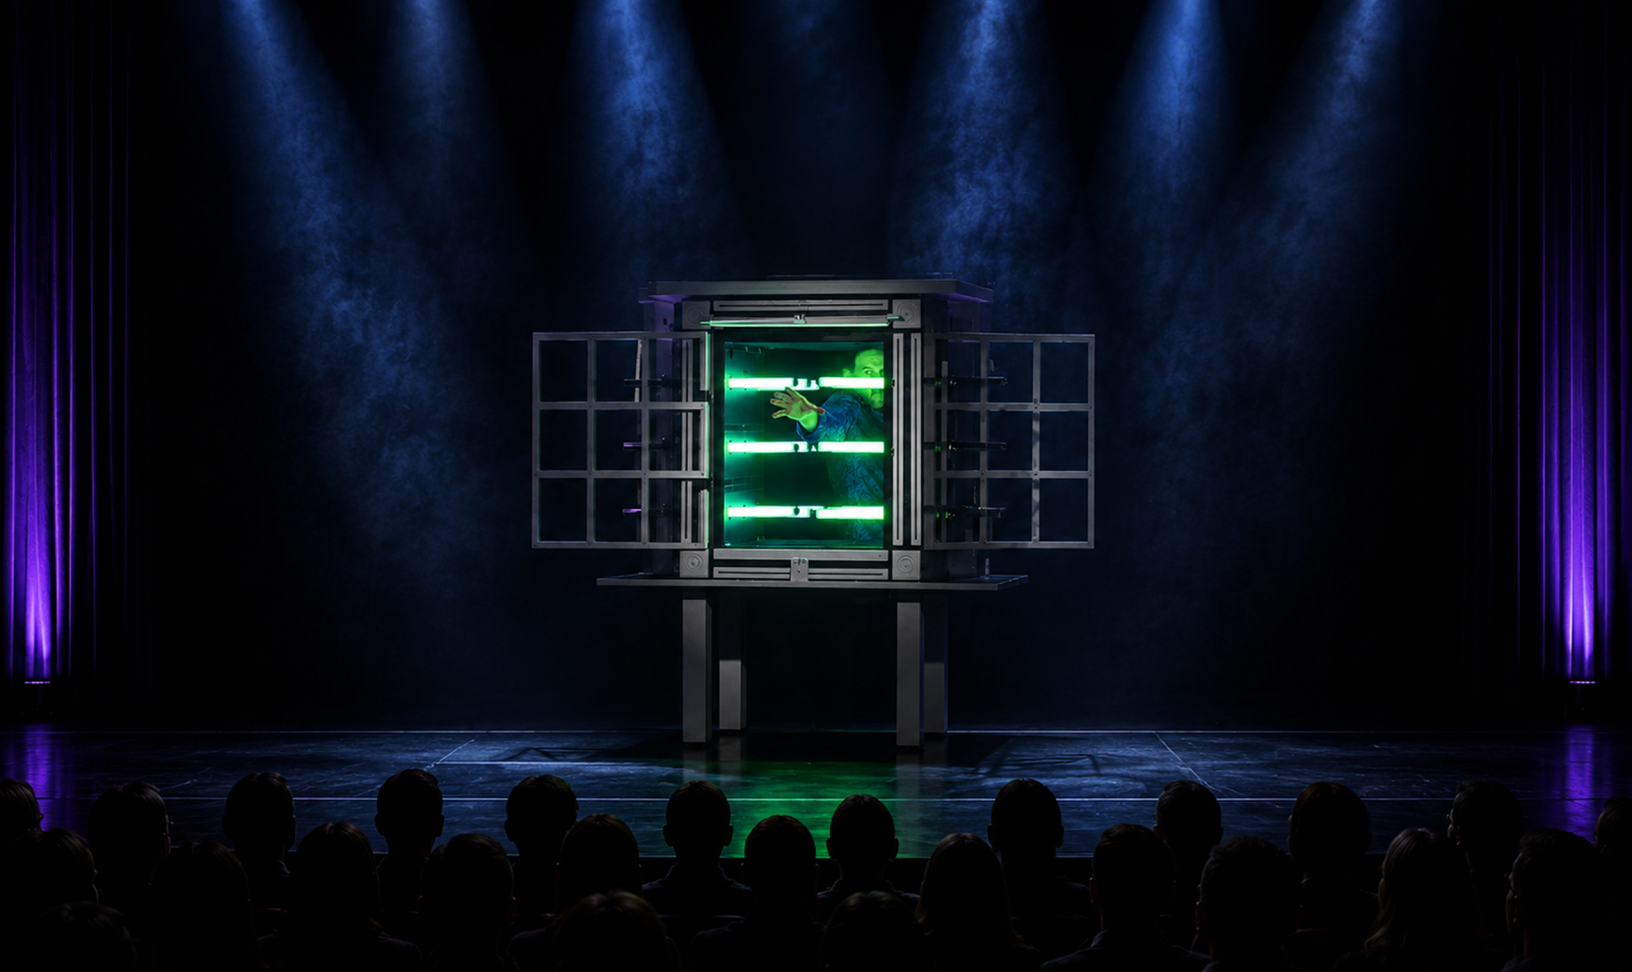

JOHN & TAMARA

*Sterlini*

AN EVENING OF

MAGIC &  
ILLUSION

LIVE. UP CLOSE. UNFORGETTABLE.

JOHN & TAMARA  
*Sterlini*

A SHOW BUILT FOR  
**MODERN AUDIENCES**

Large-scale illusions blended with comedy, audience interaction, music, and theatrical storytelling create a show designed to connect generations and leave audiences talking long after curtain call.

- ✓ Family friendly entertainment for theaters and performing arts centers
- ✓ Grand illusions, music, comedy, and audience participation
- ✓ 45 to 90 minute production suitable for 250 to 2,000+ seat venues
- ✓ Fast-paced production designed for broad age appeal

# THE EXPERIENCE

John & Tamara Sterlini blend large-scale illusion, theatrical storytelling, music, audience interaction, and comedy into an experience designed to create moments of amazement for audiences of all ages.

## Large Scale Illusions

Grand visual magic designed for theater stages and large audiences

---