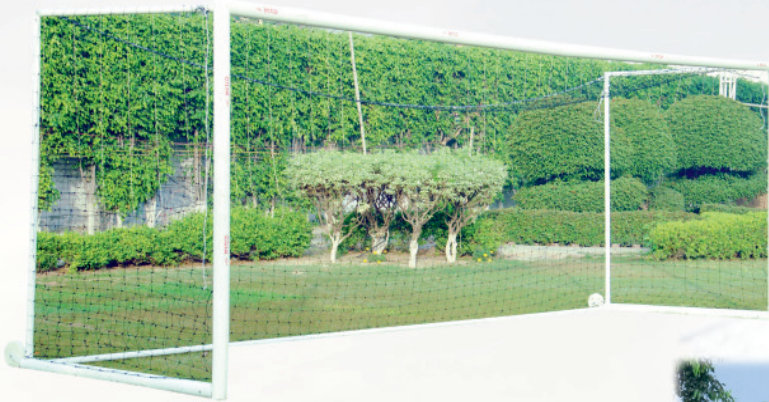

METCO FOOTBALL GOAL POST (NETS NOT INCLUDED)

CODE : 8101

Specifications :

Metco Football Goal Post Movable

Made of 100 mm (4") Round Pipe

(A) Size : 24 ft. × 8 ft.

(B) Size : 12 ft. × 8 ft.

CODE : 8102

Specifications :

Metco Football Goal Post Fixed

Made of 100 mm (4") Round Pipe
with Back Support

(A) Size : 24 ft. × 8 ft.

(B) Size : 12 ft. × 8 ft.