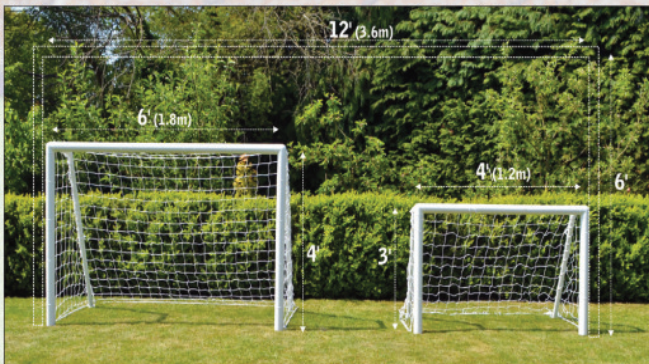

### Specifications :

**Metco** Football Goal Post Fixed

Made of 100 mm (4") Round Pipe  
with Back Support

(A) Size : 24 ft. × 8 ft.

(B) Size : 12 ft. × 8 ft.

### Specifications :

**Metco** Football Goal Post Fixed

Made of 75 mm (3") Round Pipe with  
Back Support

(A) Size : 24 ft. × 8 ft.

(B) Size : 12 ft. × 8 ft.