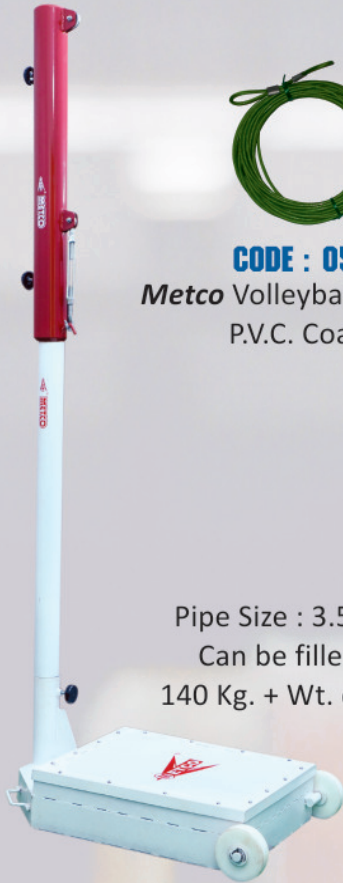

METCO VOLLEYBALL POLE MOVABLE / REMOVABLE / FIXED

CODE : 0537

Metco Volleyball Net Wire
P.V.C. Coated

Pipe Size : 3.5" x 4.5"
Can be filled with
140 Kg. + Wt. each side