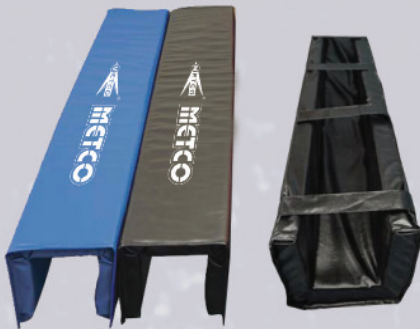

## METCO BASKET BALL POLE PADDING

**CODE : 8050**

For Basket Ball Poles  
Movable Models  
(only cushion)

**CODE : 8051**

For Basket Ball Poles  
Fixed Round Models

**CODE : 8052**

For Basket Ball Poles  
Fixed Square Models

**CODE : 8106**

**Metco** Ball Carrying Cage  
Movable (15–20 balls)  
Basketball / Volleyball / Football  
(Full size Balls)