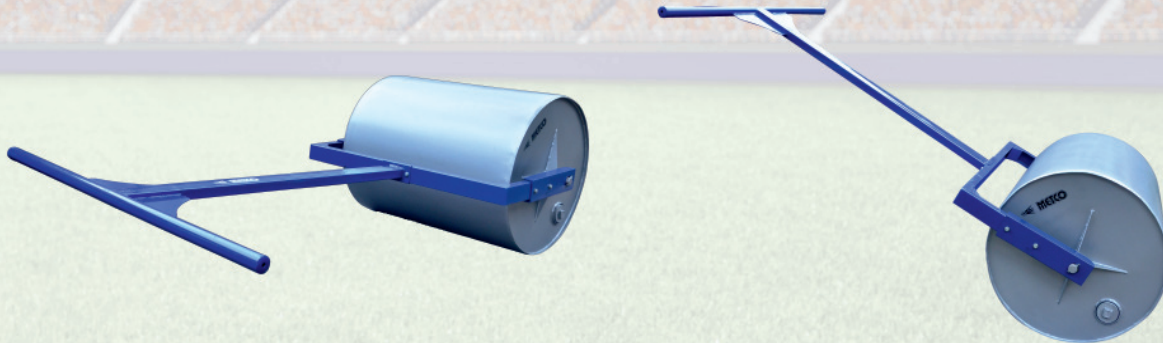

METCO CRICKET PITCH / GROUND ROLLER

Specifications :

Width / Dia

	<i>Specifications :</i>	<i>Width / Dia</i>	
8241	METCO Cricket Pitch Sports Ground Roller 0.5 Ton Capacity Light	30" / 27"	
8242	METCO Cricket Pitch Sports Ground Roller 1 Ton Capacity Heavy	36" / 28"	
8243	METCO Cricket Pitch Sports Ground Roller 1.5 Ton Capacity Heavy	39" / 29"	
8244	METCO Cricket Pitch Sports Ground Roller 2.0 Ton Capacity Heavy	50" / 31"