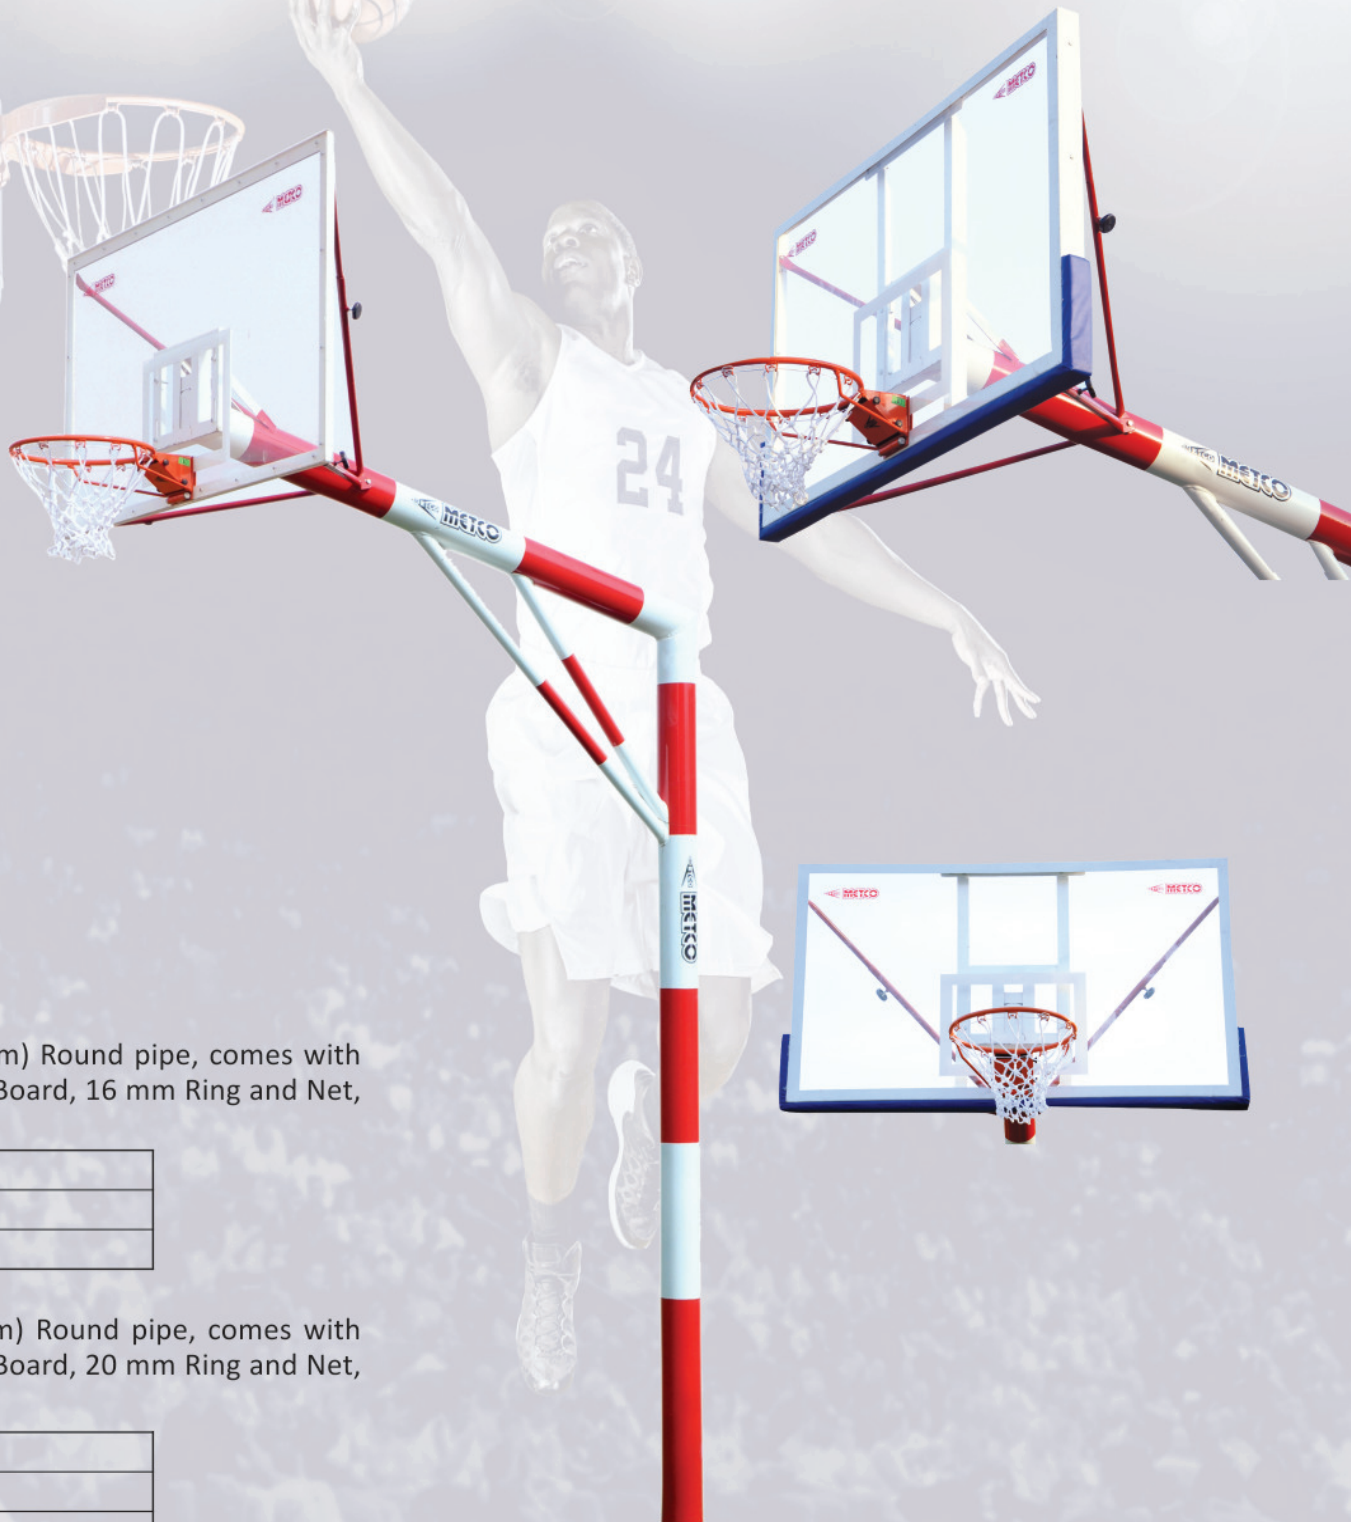

Dunking Ring included.

**EACH SET INCLUDES  
2 PCS. POLE, 2 BOARD, 2 RING & NET**

**METCO SPORTS PVT. LTD.**

[www.metcosportsindia.com](http://www.metcosportsindia.com)

**CODE : 8002/8003**  
**METCO BASKET BALL POLE FIXED**