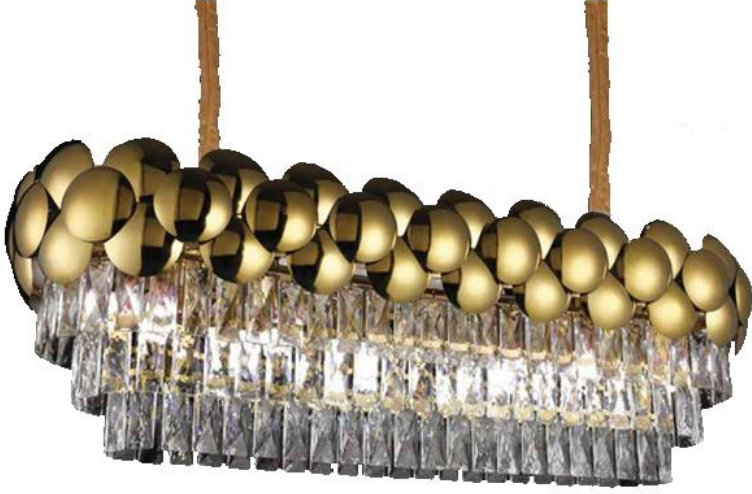

TAÇ LIGHTING

www.taclighting.com.tr

M9 A M9

Gold

1000X320 H 1000

Gold

Q 800 H 1000