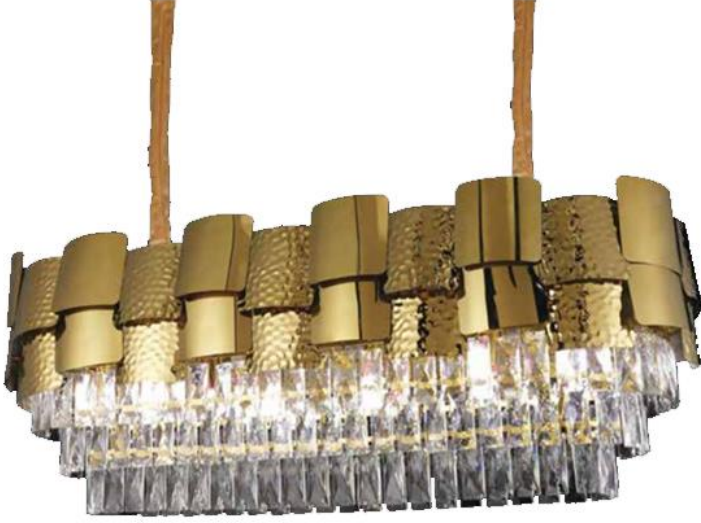

Q 800 W 350 H 100 cm

Gold

Q 800 H 100

TAÇ LIGHTING

www.taclighting.com.tr

İSTANBUL

Gold

1000X320 H 1000