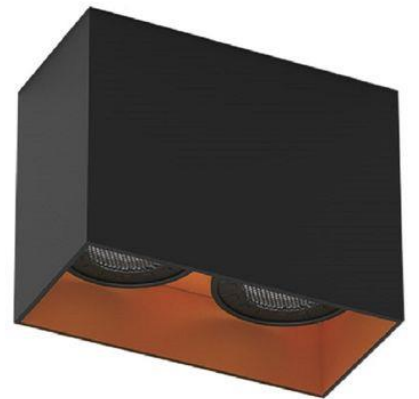

TA217 K LED Tablo Aplik (3000K)

LW977 S LED Merdiven Armatürü (3000K)

TA644 B Sabit Spot