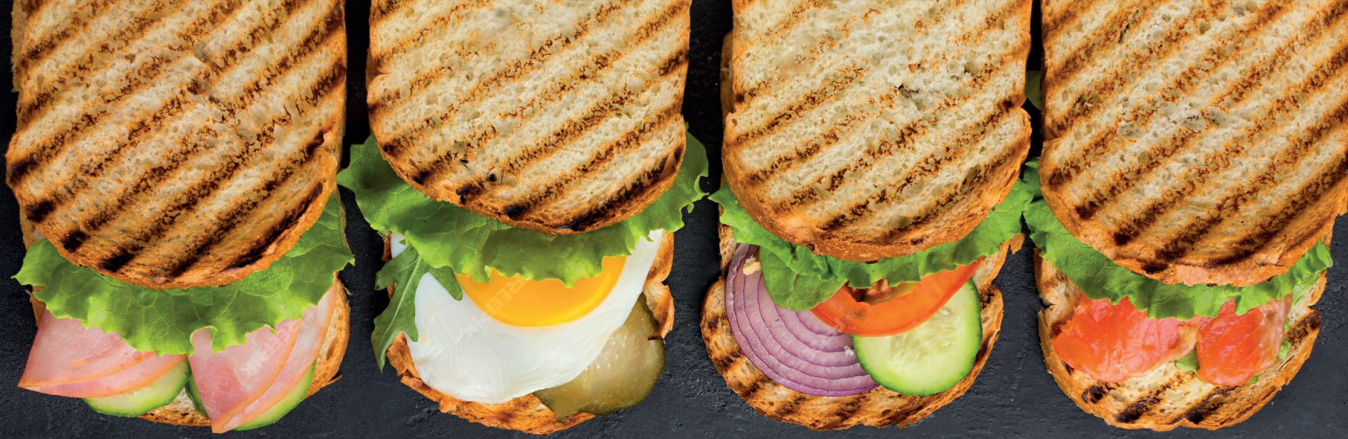

Sides

Fries \$300
Sweet Potato Fries \$450
Wedges \$300
Garlic Bread \$400
Fritters \$150
Corn \$300
French Toast \$600

Porridges

Small \$300
Medium \$400
Large \$600

Delivery available
in St Ann's Bay

SANDWICHES