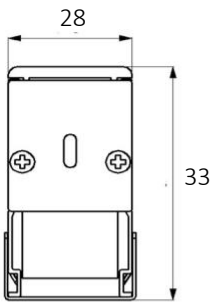

Wall Washer

Dimension

Length: 1000 Width: 28 Height: 33mm

Product Drawing

Description

Dynamic scenes and custom colors requires the capabilities of DMX lighting control system and programming of the lighting control system.

LL.10

Technical Specifications

Model	WL-XTD-J4801
LED Source	CREE/OSRAM/PHILIPS
CCT	RGBW
CRI	>80
Power Factor	0.9+
Beam Angle	WW
Lumen Output	700lm
Input Voltage	DC 24V
Power Consumption	12W
Body Color	Aluminium+PC Cover
Control Option	0-10V, DALI dimmable, ON/OFF
Protection Grade	IP65
Working Temperature	Ta: -15°C~+55°C
Environment	Outdoor
Typical Lifetime	>50,000 hours