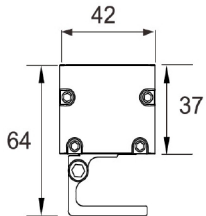

LED Wall Washer

Dimension

Width: 42 Height: 64mm

Accessories

Radar Optic for anti glare

Product Drawing

Illustration

E-LS.04

Technical Specifications

Model	WL-W6092
LED Source	CREE/OSRAM/PHILIPS
CCT	3000K
CRI	>90
Power Factor	0.9+
Beam Angle	30*60° 90° tilt
Lumen Output	1000lm
Input Voltage	DC 24V
Power Consumption	4W
Body Color	Dark grey powder coated
Control Option	0-10V, DALI dimmable, ON/OFF
Protection Grade	IP66
Working Temperature	Ta: -15°C~ +55°C
Environment	Outdoor
Typical Lifetime	>50,000 hours