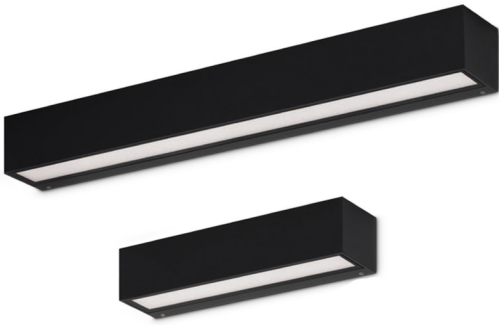

Linear Wall Light

Dimension

Length: 250 Width: 60 Height: 60mm
Length: 500 Width: 60 Height: 60mm

Product Drawing

Description

- Durable die-cast aluminium construction
- Single direction downward wall wash in anthracite
- IP65 weather resistant
- Matching colour temperature and finish to the Architectural exterior range

Technical Specifications

Model	WL-RW-1801
LED Source	CREE/OSRAM/PHILIPS
CCT	3000K
CRI	>80
Power Factor	0.9+
Beam Angle	110°
Lumen	550/1100lm
Input Voltage	AC 240V
Power Consumption	9W/18W
Material	Aluminum + Glass
Control Option	ON/OFF
Protection Grade	IP65
Working Temperature	Ta: -15°C~ +55°C
Environment	Outdoor
Typical Lifetime	>50,000 hours