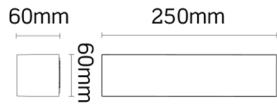

Linear Wall Light

Dimension

Length: 250 Width: 60 Height: 60mm
Length: 500 Width: 60 Height: 60mm

Product Drawing

Description

- Durable die-cast aluminium construction
- Single direction downward wall wash in anthracite
- IP65 weather resistant
- Matching colour temperature and finish to the Architectural exterior range

Technical Specifications

Model	WL-RW-1801
LED Source	CREE/OSRAM/PHILIPS
CCT	3000K
CRI	>80
Power Factor	0.9+
Beam Angle	110°
Lumen	550/1100lm
Input Voltage	AC 240V
Power Consumption	9W/18W
Material	Aluminum + Glass
Control Option	ON/OFF
Protection Grade	IP65
Working Temperature	Ta: -15°C~ +55°C
Environment	Outdoor
Typical Lifetime	>50,000 hours