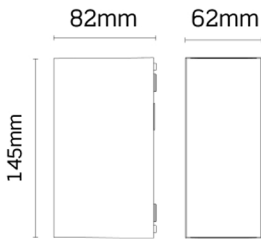

Rectangular Wall Light

Dimension

Length: 82 Width: 62 Height: 145mm

Product Drawing

Description

- Two directional light output
- Durable die-cast aluminium construction
- IP54 protection against dust and moisture
- Stylish, contemporary design

Technical Specifications

Model	WL-RW-1701
LED Source	CREE/OSRAM/PHILIPS
CCT	3000K
CRI	>80
Power Factor	0.9+
Beam Angle	73°
Lumen	1000lm
Input Voltage	AC 240V
Power Consumption	14W
Material	Aluminum + Glass
Control Option	ON/OFF
Protection Grade	IP54
Working Temperature	Ta: -15°C~+55°C
Environment	Outdoor
Typical Lifetime	>50,000 hours