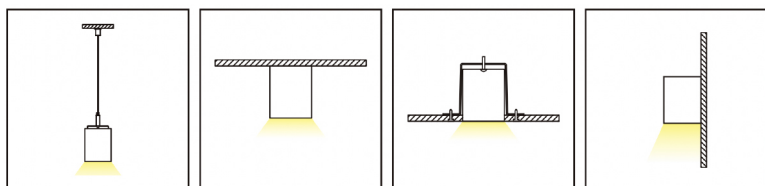

IP20

CRI
80+

Anti glare

No flickering

COB

MODEL

WL-L39

RATED WATTAGE	40W
OPERATING VOLTAGE	85V-265V
OPERATING FREQUENCY	50Hz-60Hz
BEAM ANGLE	45°
CCT	3000k/4000k/6000k
LENGTH	1220mm
POWER FACTOR	0.9