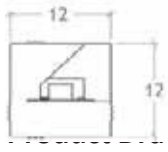

## Dimension

Width: 12mm  
Height: 12mm

ving

H: 12mm  
W: 12mm  
L1: varies  
L2: varies  
L3: 150mm lead wire  
L: 5 meter standard length