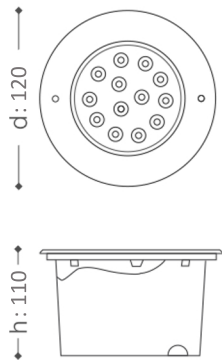

LED In-ground Light

Dimension

Dia: ϕ 120 Height: 110mm

Product Drawing

Description

Outdoor luminaire with a Wall Washer optic, designed to use LED lamps. Made up of an optical assembly with a base and an aluminium alloy frame.

Technical Specifications

Model	WL-IN-002
LED Source	CREE/OSRAM/PHILIPS
CCT	2700K/3000K/4000K
CRI	>85
Power Factor	0.9+
Beam Angle	18° 24° 36°
Lumen Output	1000lm
Input Voltage	AC 220V
Power Consumption	12W
Material	Aluminum + Tempered Glass
Control Option	ON/OFF
Protection Grade	IP67
Working Temperature	Ta: -15°C~+55°C
Environment	Outdoor
Typical Lifetime	>50,000 hours