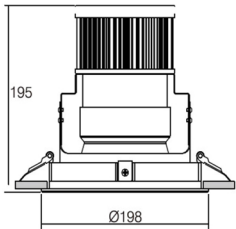

Recessed Fixed LED Down Light

Dimension

Dia: ϕ 198 Height: 195mm

Product Drawing

 ϕ 185mm
Hole diameter mm

Remarks

Frosted Diffuser

DR.20

Technical Specifications

Model	WL-D1980
LED Source	CREE/OSRAM/PHILIPS
CCT	3000K
CRI	>80
Power Factor	0.9+
Beam Angle	20°
Lumen Output	7000lm
Input Voltage	AC 220-240V
Power Consumption	48W
Material	Plastic and Aluminium
Control Option	0-10V, DALI dimmable, ON/OFF
Protection Grade	IP20
Working Temperature	Ta: -15°C~+55°C
Environment	Indoor
Typical Lifetime	>50,000 hours