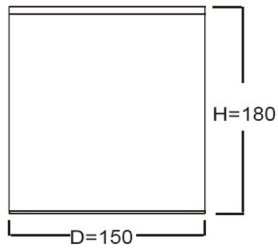

Surface Mounted Down Light

Dimension

Width: 150 Height: 180mm

Product Drawing

Extra Lens Options

DL.02

Technical Specifications

Model	WL-D1500
LED Source	CREE/OSRAM/PHILIPS
CCT	3000K
CRI	>80
Power Factor	0.9+
Beam Angle	40°
Lumen Output	2100lm
Input Voltage	AC 220-240V
Power Consumption	30W
Body Color	White
Control Option	0-10V, DALI dimmable, ON/OFF
Protection Grade	IP20
Working Temperature	Ta: -15°C~+55°C
Environment	Indoor
Typical Lifetime	>50,000 hours