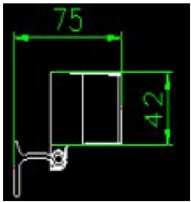

Modular Wall Washer

Dimension

Width: 42 Height: 75mm

Remarks

Mirror Reflector for ultra high lumen output

Product Drawing

Illustration

E-LS.01

Technical Specifications

Model	WL-C1660a
LED Source	CREE/OSRAM/PHILIPS
CCT	3000K
CRI	>82
Power Factor	0.9+
Beam Angle	50° 90° tilt
Lumen Output	1400lm
Input Voltage	DC 24V
Power Consumption	20W
Body Color	Dark grey powder coated
Control Option	0-10V, DALI dimmable, ON/OFF
Protection Grade	IP66
Working Temperature	Ta: -15°C~+55°C
Environment	Outdoor
Typical Lifetime	>50,000 hours