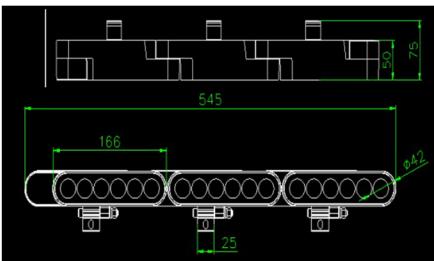

Modular Wall Washer

Dimension

Width: 42 Height: 75mm

Remarks

Mirror Reflector for ultra high lumen output

Product Drawing

Illustration

E-LS.01

Technical Specifications

Model	WL-C1660a
LED Source	CREE/OSRAM/PHILIPS
CCT	3000K
CRI	>82
Power Factor	0.9+
Beam Angle	50° 90° tilt
Lumen Output	1400lm
Input Voltage	DC 24V
Power Consumption	20W
Body Color	Dark grey powder coated
Control Option	0-10V, DALI dimmable, ON/OFF
Protection Grade	IP66
Working Temperature	Ta: -15°C~+55°C
Environment	Outdoor
Typical Lifetime	>50,000 hours