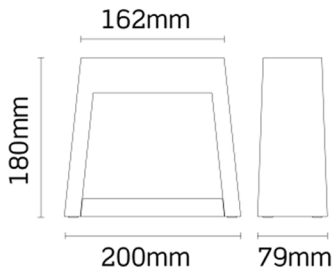

Wall Light

Dimension

Length: 200 Width: 79mm

Product Drawing

Description

- Durable die-cast aluminium construction
- IP65 protection against water ingress
- Stylish, contemporary design

Technical Specifications

| | |
|---------------------|--------------------|
| Model | WL-17017 |
| LED Source | CREE/OSRAM/PHILIPS |
| CCT | 3000K |
| CRI | >80 |
| Power Factor | 0.9+ |
| Beam Angle | - |
| Lumen | 600lm |
| Input Voltage | AC 240V |
| Power Consumption | 18W |
| Material | Aluminum |
| Control Option | ON/OFF |
| Protection Grade | IP65 |
| Working Temperature | Ta: -15°C~+55°C |
| Environment | Outdoor |
| Typical Lifetime | >50,000 hours |