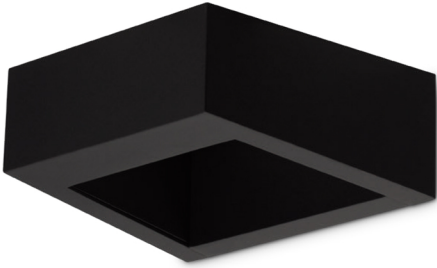

Wall Light

Dimension

Length: 200 Width: 79mm

Product Drawing

Description

- Durable die-cast aluminium construction
- IP65 protection against water ingress
- Stylish, contemporary design

Technical Specifications

| | |
|---------------------|--------------------|
| Model | WL-17017 |
| LED Source | CREE/OSRAM/PHILIPS |
| CCT | 3000K |
| CRI | >80 |
| Power Factor | 0.9+ |
| Beam Angle | - |
| Lumen | 600lm |
| Input Voltage | AC 240V |
| Power Consumption | 18W |
| Material | Aluminum |
| Control Option | ON/OFF |
| Protection Grade | IP65 |
| Working Temperature | Ta: -15°C~+55°C |
| Environment | Outdoor |
| Typical Lifetime | >50,000 hours |