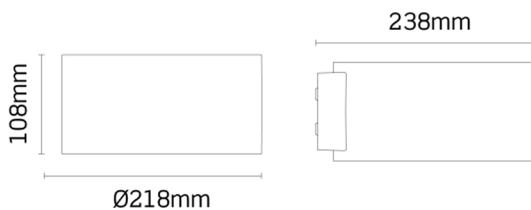

Round Up/Down Light

Dimension

Length: 238 Width: 108 Dia: ϕ 218mm

Product Drawing

Description

- Durable die-cast aluminium construction
- IP54 protection against dust and moisture
- Stylish, contemporary design

Technical Specifications

Model	WL-17018
LED Source	CREE/OSRAM/PHILIPS
CCT	3000K
CRI	>80
Power Factor	0.9+
Beam Angle	110°
Lumen	1700lm
Input Voltage	AC 240V
Power Consumption	30W
Material	Aluminum + Glass
Control Option	ON/OFF
Protection Grade	IP54
Working Temperature	Ta: -15°C ~ +55°C
Environment	Outdoor
Typical Lifetime	>50,000 hours