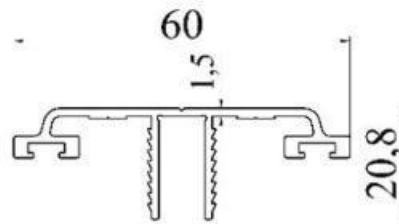

CAM TAVAN SİSTEMİ / GLASS CEILING SYSTEM