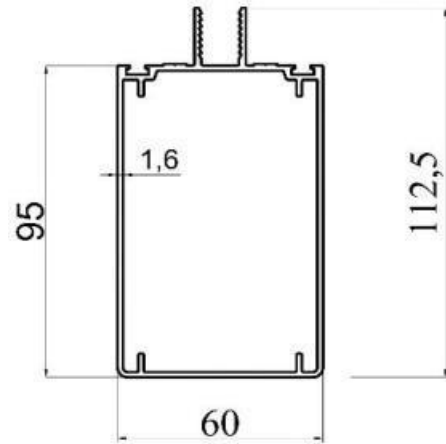

CAM TAVAN SİSTEMİ / GLASS CEILING SYSTEM