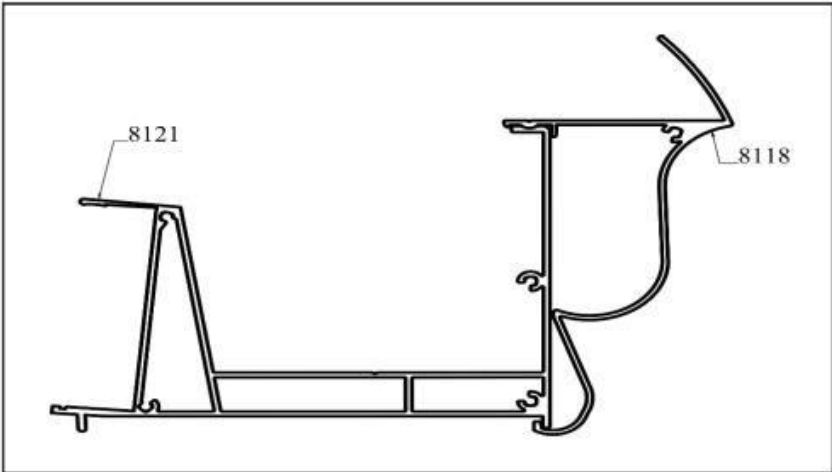

CAM TAVAN SİSTEMİ / GLASS CEILING SYSTEM