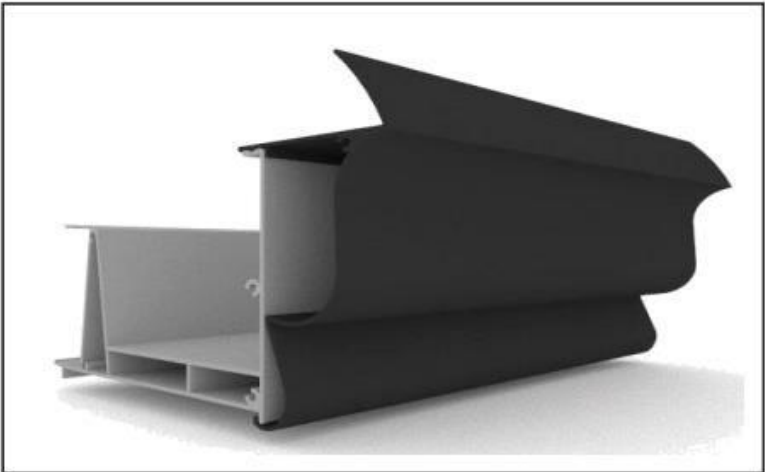

CAM TAVAN SİSTEMİ / GLASS CEILING SYSTEM