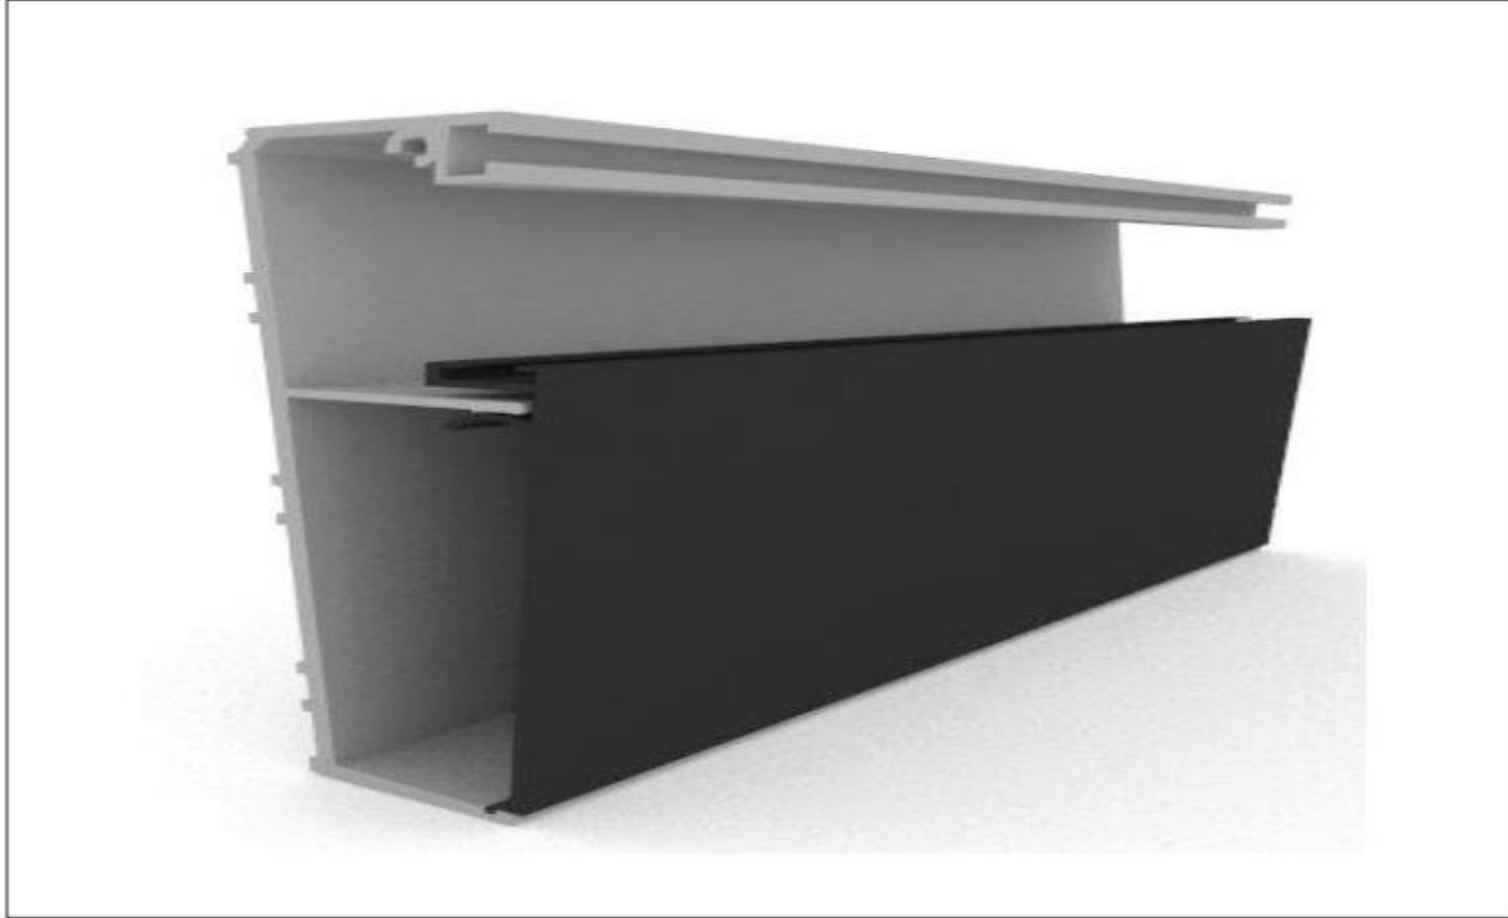

CAM TAVAN SİSTEMİ / GLASS CEILING SYSTEM