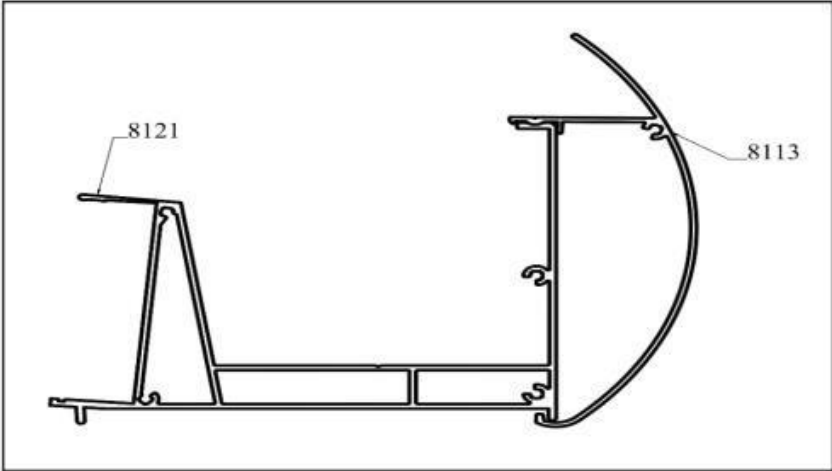

CAM TAVAN SİSTEMİ / GLASS CEILING SYSTEM