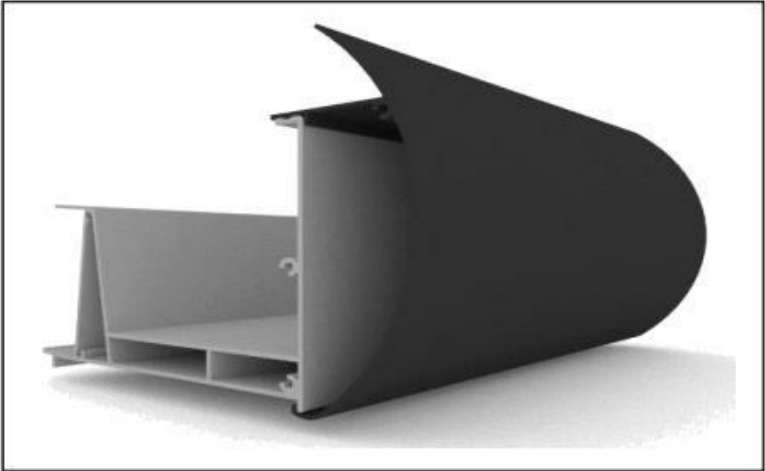

CAM TAVAN SİSTEMİ / GLASS CEILING SYSTEM