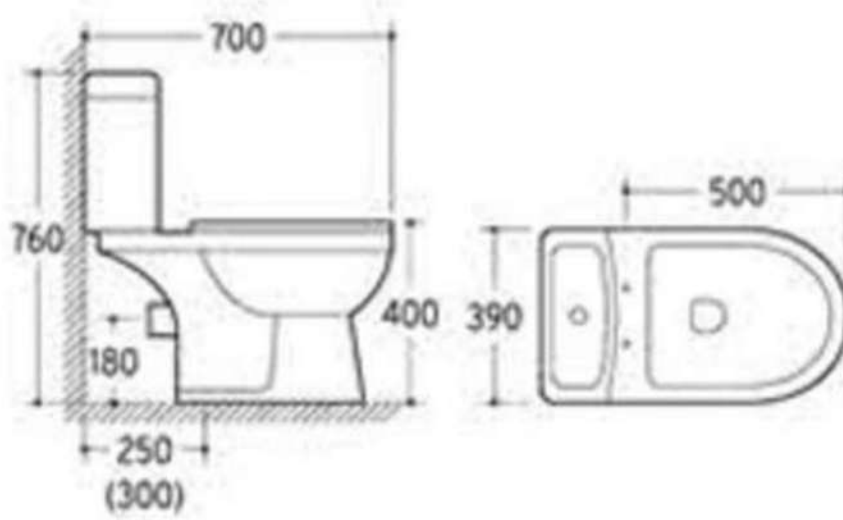

STOP KRANGFLEXIBLE HOSE

TORNADO

NL-T002

Siphonic One-piece Closet  
Size: 640x360x730mm  
S-trap, 300mm Roughing-In

**SNI**

NL-T001

Washdown Close-couched Closet  
Size: 700x390x760mm  
S-trap, 250/300mm Roughing-in  
P-trap, 180mm Roughing-in

**SPECIAL  
OFFER**

NL-AB001

Art Basin

Size: 480x370x130mm

Above counter mounting

NL-PB001

**Pedestal Basin**

**Size: 515x450x800mm**

**Fixing to wall with back**

DESAGÜE  
NL-FOD-SS001

REJILLA DE BAÑO  
NL-FD-SS001

NL-CAB-PLY001-80

WOOD

Mirror Size: 600x130x700mm

Main Cabinet Size: 600x480x450mm

Mirror Size: 750x130x700mm

Mirror Size: 800x130x650mm

Main Cabinet Size: 800x470x830mm