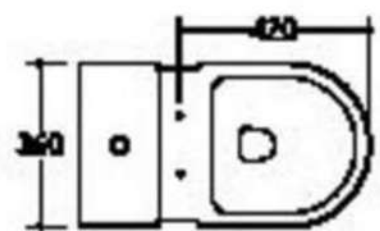

STOP KRANGFLEXIBLE HOSE

TORNADO

NL-T002

Siphonic One-piece Closet  
Size: 640x360x730mm  
S-trap, 300mm Roughing-In

**SNI**

NL-T001

Washdown Close-couched Closet  
Size: 700x390x760mm  
S-trap, 250/300mm Roughing-in  
P-trap, 180mm Roughing-in

**SPECIAL  
OFFER**

NL-AB001

Art Basin

Size: 480x370x130mm

Above counter mounting

NL-PB001

**Pedestal Basin**

**Size: 515x450x800mm**

**Fixing to wall with back**

DESAGÜE  
NL-FOD-SS001

REJILLA DE BAÑO  
NL-FD-SS001

NL-CAB-PLY001-80

WOOD

Mirror Size: 600x130x700mm

Main Cabinet Size: 600x480x450mm

Mirror Size: 750x130x700mm

Mirror Size: 800x130x650mm

Main Cabinet Size: 800x470x830mm