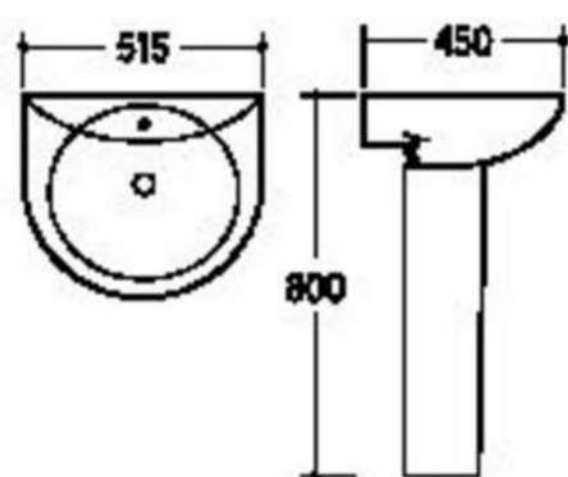

**SPECIAL  
OFFER**

NL-AB001

Art Basin

Size: 480x370x130mm

Above counter mounting

NL-PB001

**Pedestal Basin**

**Size: 515x450x800mm**

**Fixing to wall with back**

DESAGÜE  
NL-FOD-SS001

REJILLA DE BAÑO  
NL-FD-SS001

NL-CAB-PLY001-80

WOOD

Mirror Size: 600x130x700mm

Main Cabinet Size: 600x480x450mm

Mirror Size: 750x130x700mm

Main Cabinet Size: 800x480x450mm

NL-CAB-PVC001-40

WOOD

Mirror Size: 800x150x700mm

Main Cabinet Size: 810x470x470mm

**BRICOCUBA**

NL-CAB-PLY003-80

WOOD

Mirror Size: 800x130x650mm

Main Cabinet Size: 800x470x830mm