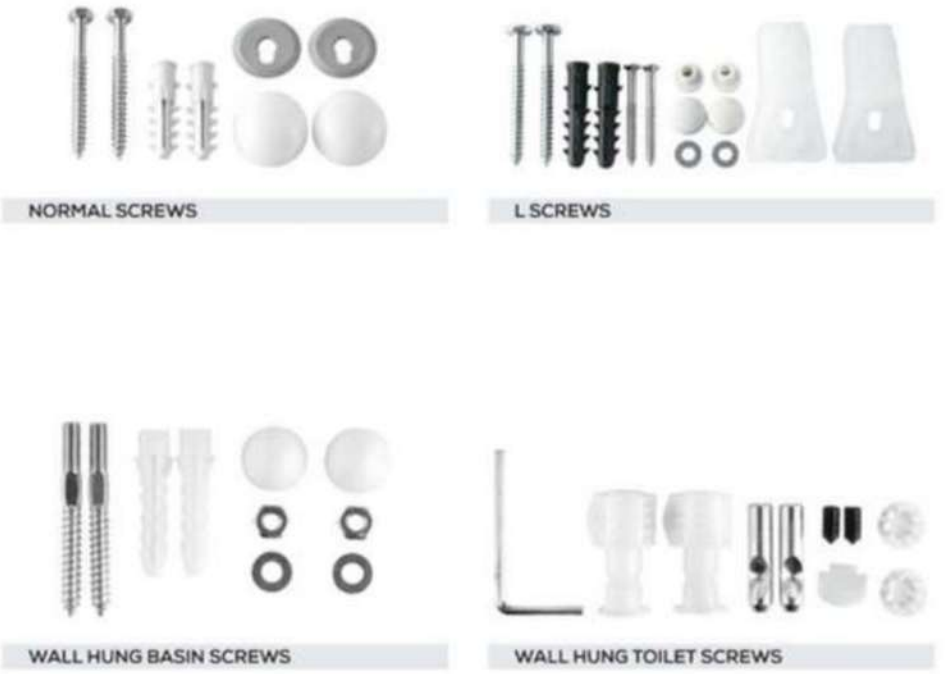

Installation Steps

SUGGESTED TOOLS