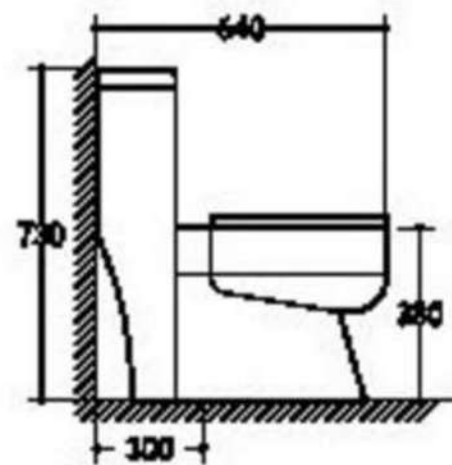

STOP KRANGFLEXIBLE HOSE

TORNADO

NL-T002

Siphonic One-piece Closet  
Size: 640x360x730mm  
S-trap, 300mm Roughing-In

**SNI**

NL-T001

Washdown Close-couched Closet  
Size: 700x390x760mm  
S-trap, 250/300mm Roughing-in  
P-trap, 180mm Roughing-in

**SPECIAL  
OFFER**

NL-AB001

Art Basin

Size: 480x370x130mm

Above counter mounting

NL-PB001

**Pedestal Basin**

**Size: 515x450x800mm**

**Fixing to wall with back**

DESAGÜE  
NL-FOD-SS001

REJILLA DE BAÑO  
NL-FD-SS001

NL-CAB-PLY001-80

WOOD

Mirror Size: 600x130x700mm

Main Cabinet Size: 600x480x450mm

Mirror Size: 750x130x700mm

Mirror Size: 800x130x650mm

Main Cabinet Size: 800x470x830mm