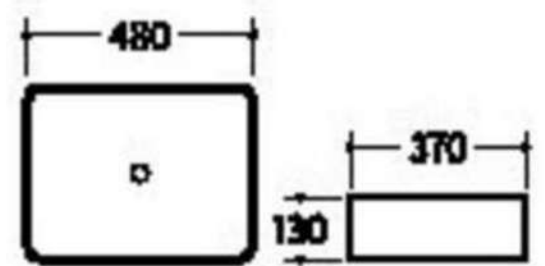

**SPECIAL  
OFFER**

NL-AB001

Art Basin

Size: 480x370x130mm

Above counter mounting

NL-PB001

**Pedestal Basin**

**Size: 515x450x800mm**

**Fixing to wall with back**

DESAGÜE  
NL-FOD-SS001

REJILLA DE BAÑO  
NL-FD-SS001

NL-CAB-PLY001-80

WOOD

Mirror Size: 600x130x700mm

Main Cabinet Size: 600x480x450mm

Mirror Size: 750x130x700mm

Main Cabinet Size: 800x480x450mm

NL-CAB-PVC001-40

WOOD

Mirror Size: 800x150x700mm

Main Cabinet Size: 810x470x470mm

**BRICOCUBA**

NL-CAB-PLY003-80

WOOD

Mirror Size: 800x130x650mm

Main Cabinet Size: 800x470x830mm