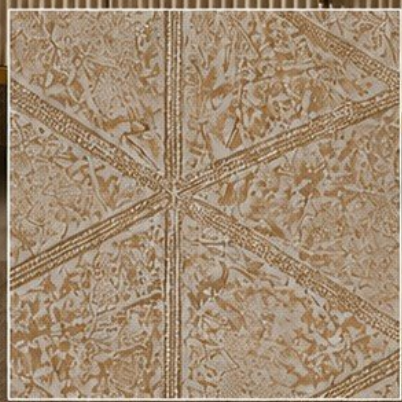

TEXTURED
MATTE FINISH

DURABLE &
SCRATCH RESISTANT

PERFECT FOR
ANY SPACE

NATURAL BEAUTY. LUXURIOUS SPACES.

ROYAL METALLIC WALLCOVERINGS

MATTE. METALLIC. TIMELESS

Matte non woven paper with metallic accents brings the elegance of marble and the luxury of shimmer – creating timeless beauty for sophisticated spaces.