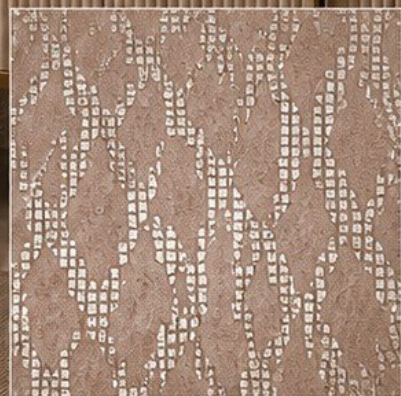

ROYAL METALLIC WALLCOVERINGS

MATTE. METALLIC. TIMELESS

Matte non woven paper with metallic accents brings the elegance of marble and the luxury of shimmer - creating timeless beauty for sophisticated spaces.

Product Code - FO30203

METALLIC
ACCENTS

PREMIUM
NON WOVEN BASE

TEXTURED
MATTE FINISH

DURABLE &
SCRATCH RESISTANT

PERFECT FOR
ANY SPACE

NATURAL BEAUTY. LUXURIOUS SPACES.