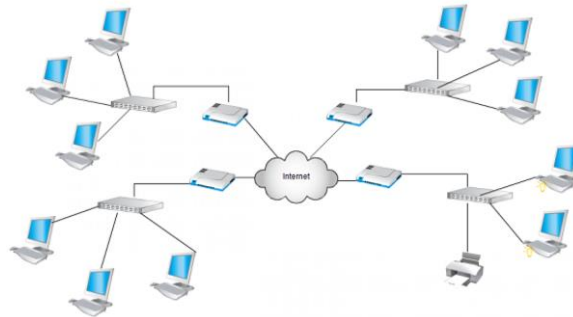

Pacific IT Solutions
2/246 Varsity Parade,
Varsity Lake, Gold Coast,
QLD 4227
Tel. 0431616438

Daniel Cortez

Ip Addressing Scheme

WESTERN MINING 2020

This document will present an ip addressing scheme proposed by Pacific IT Solutions to the branch office in Brisbane of Western Mining

NETWORK DESCRIPTION

Configuration

Ip address scheme:

The client asked us for the 172.16.0.0 scheme for private IP addresses, therefore we configure the subnets with the vlsn model as follows:

Network	Size	Cns	Net IP	1st available	Last available	Broadcast IP	Subnetmask
Sales	510	512	172.16.0.0 /23	172.16.0.1	172.16.1.254	172.16.1.255	255.255.254.0
Operations	510	512	172.16.2.0 /23	172.16.2.1	172.16.3.254	172.16.3.255	255.255.254.0
Managements	510	512	172.16.4.0 /23	172.16.4.1	172.16.5.254	172.16.5.255	255.255.254.0
Exploration	510	512	172.16.6.0 /23	172.16.6.1	172.16.7.254	172.16.7.255	255.255.254.0
Cities	2	4	172.16.8.0 /30	172.16.8.1	172.16.8.2	172.16.8.3	255.255.255.252