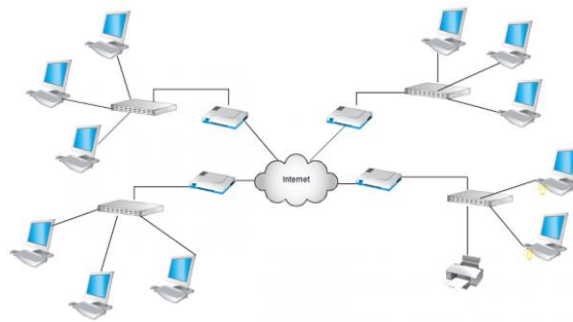

Pacific IT Solutions
2/246 Varsity Parade,
Varsity Lake, Gold Coast,
QLD 4227
Tel. 0431616438

Daniel Cortez

DO NOT COPY

Costed Bill

WESTERN MINING 2020

This document presents the list of materials and costs that are needed to build the Brisbane Branch Office network.