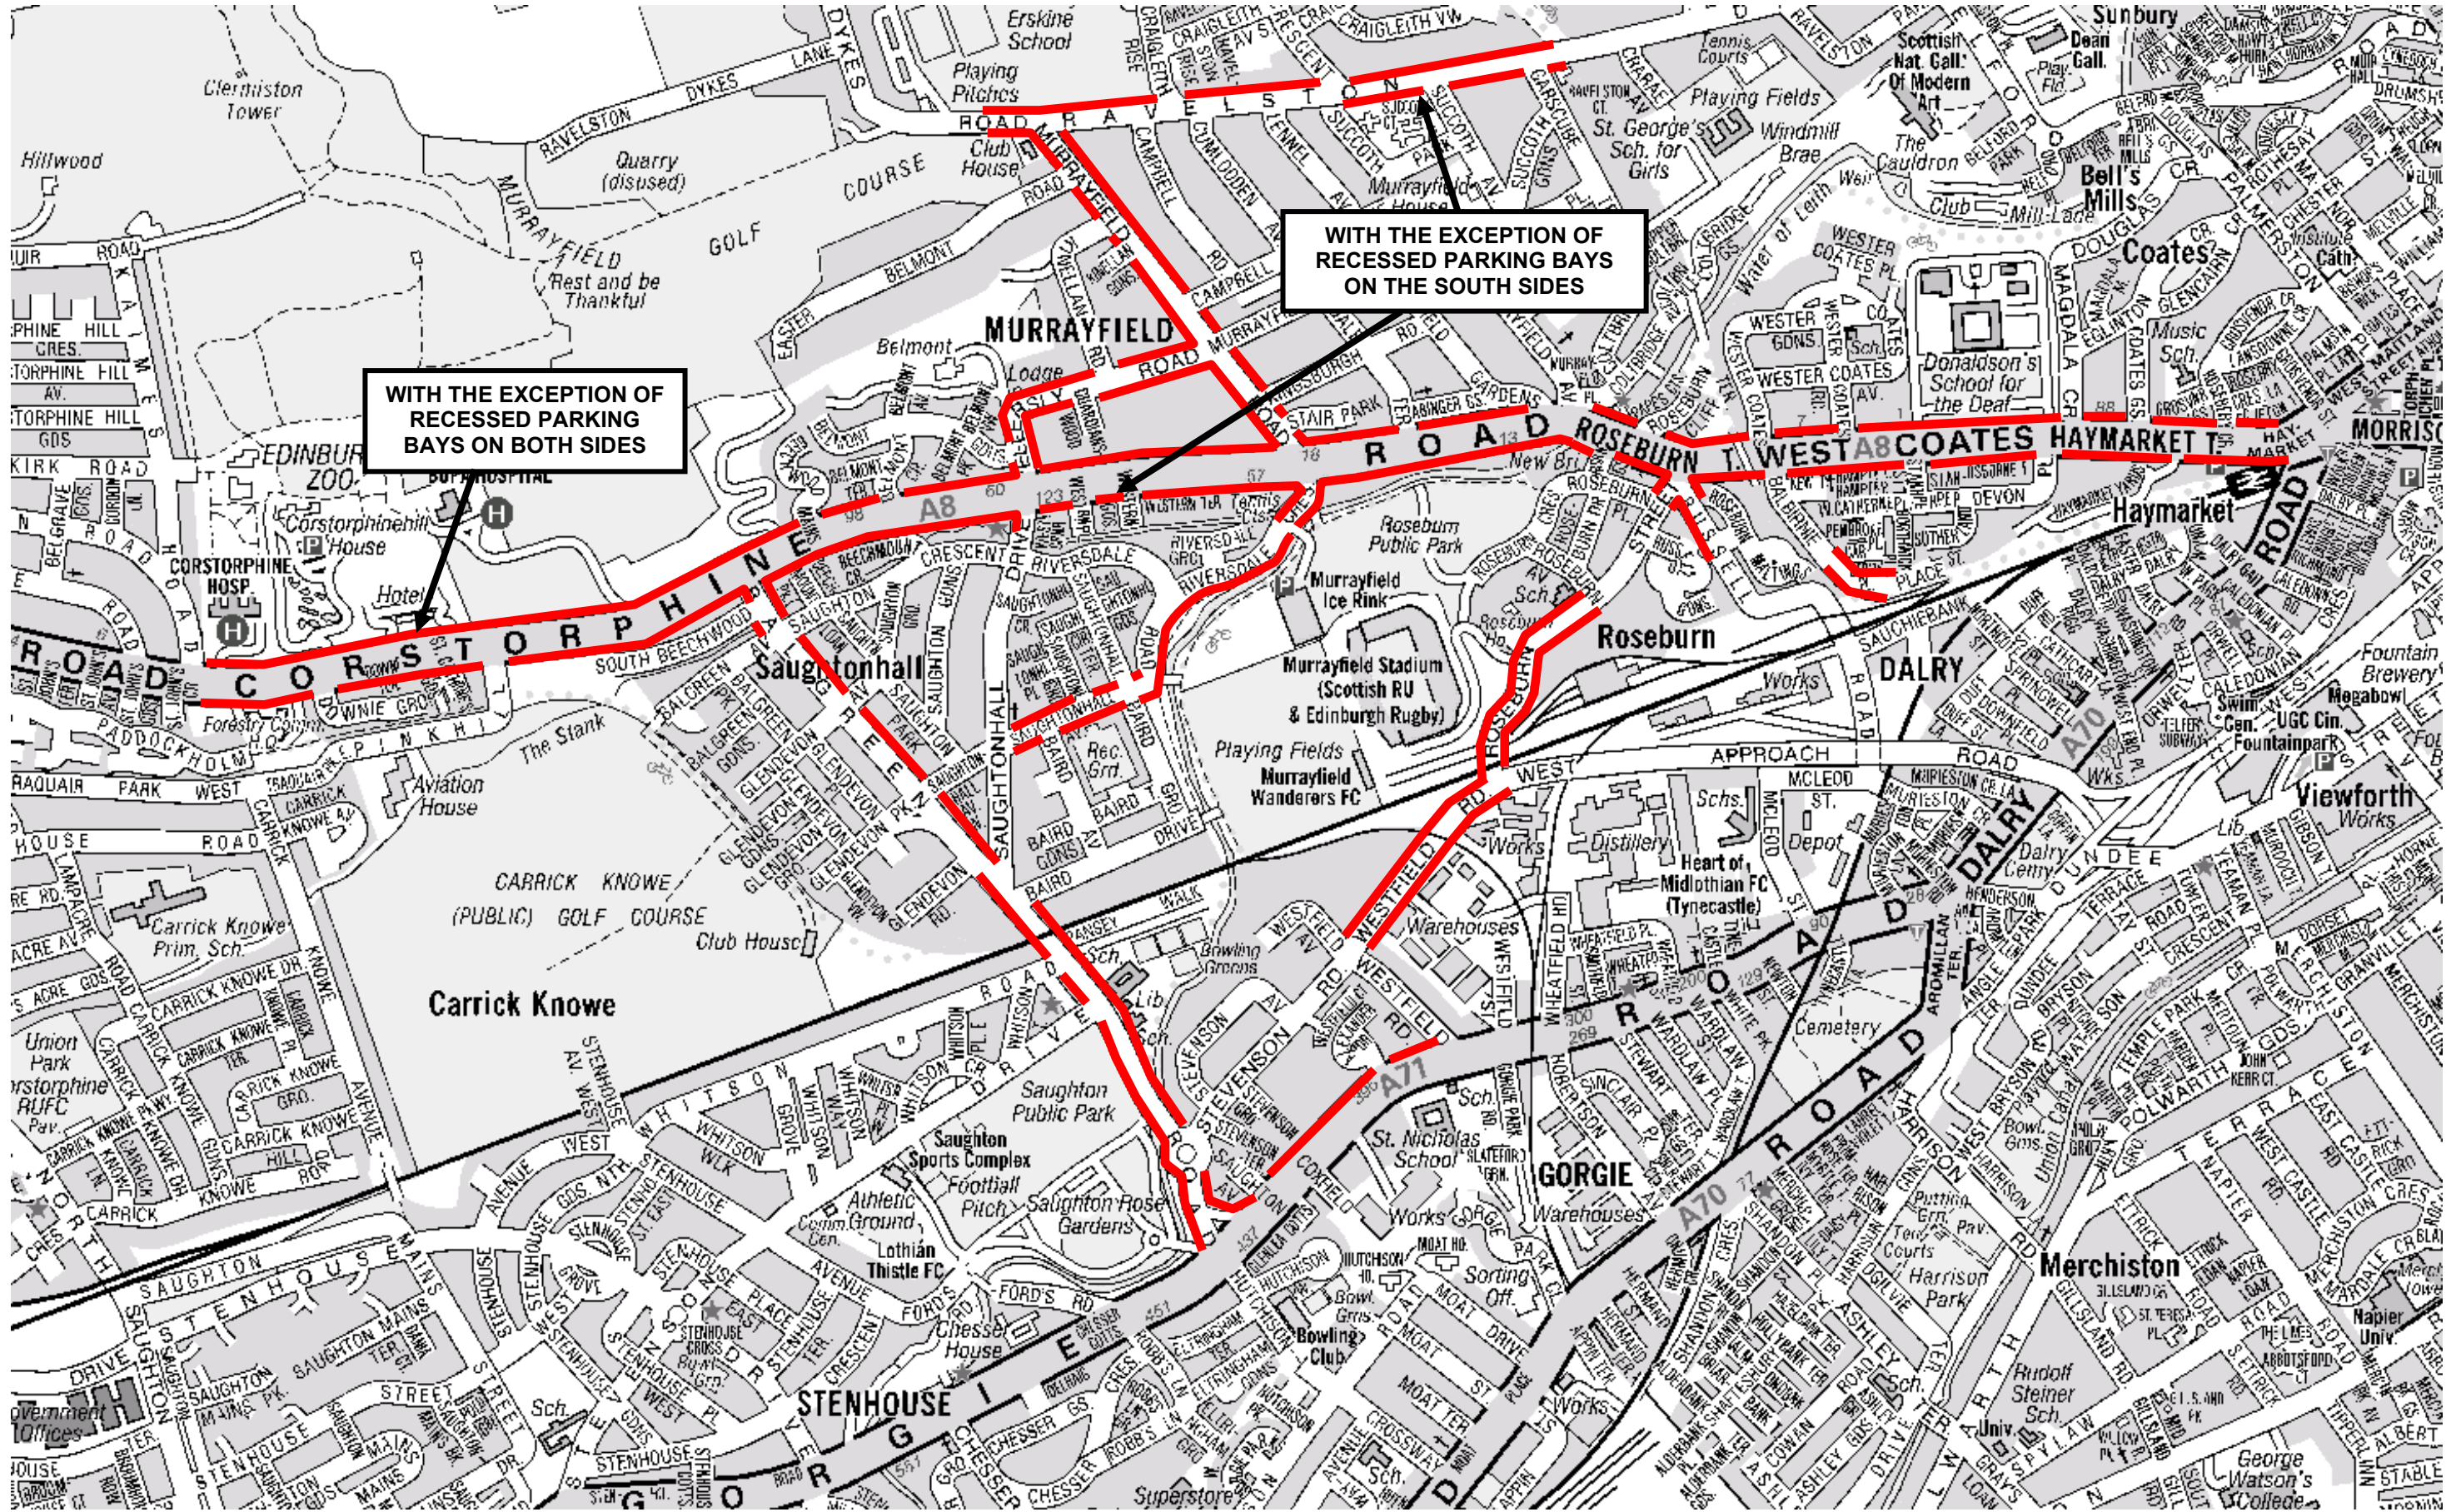

NATIONS CHAMPIONSHIP 2026 (MURRAYFIELD STADIUM) – SAT 18th JULY 2026

— = PARKING RESTRICTIONS

RESTRICTIONS MARKED RED ACTIVE: FROM 0840HRS TO 1810HRS ON SATURDAY 18th JULY 2026