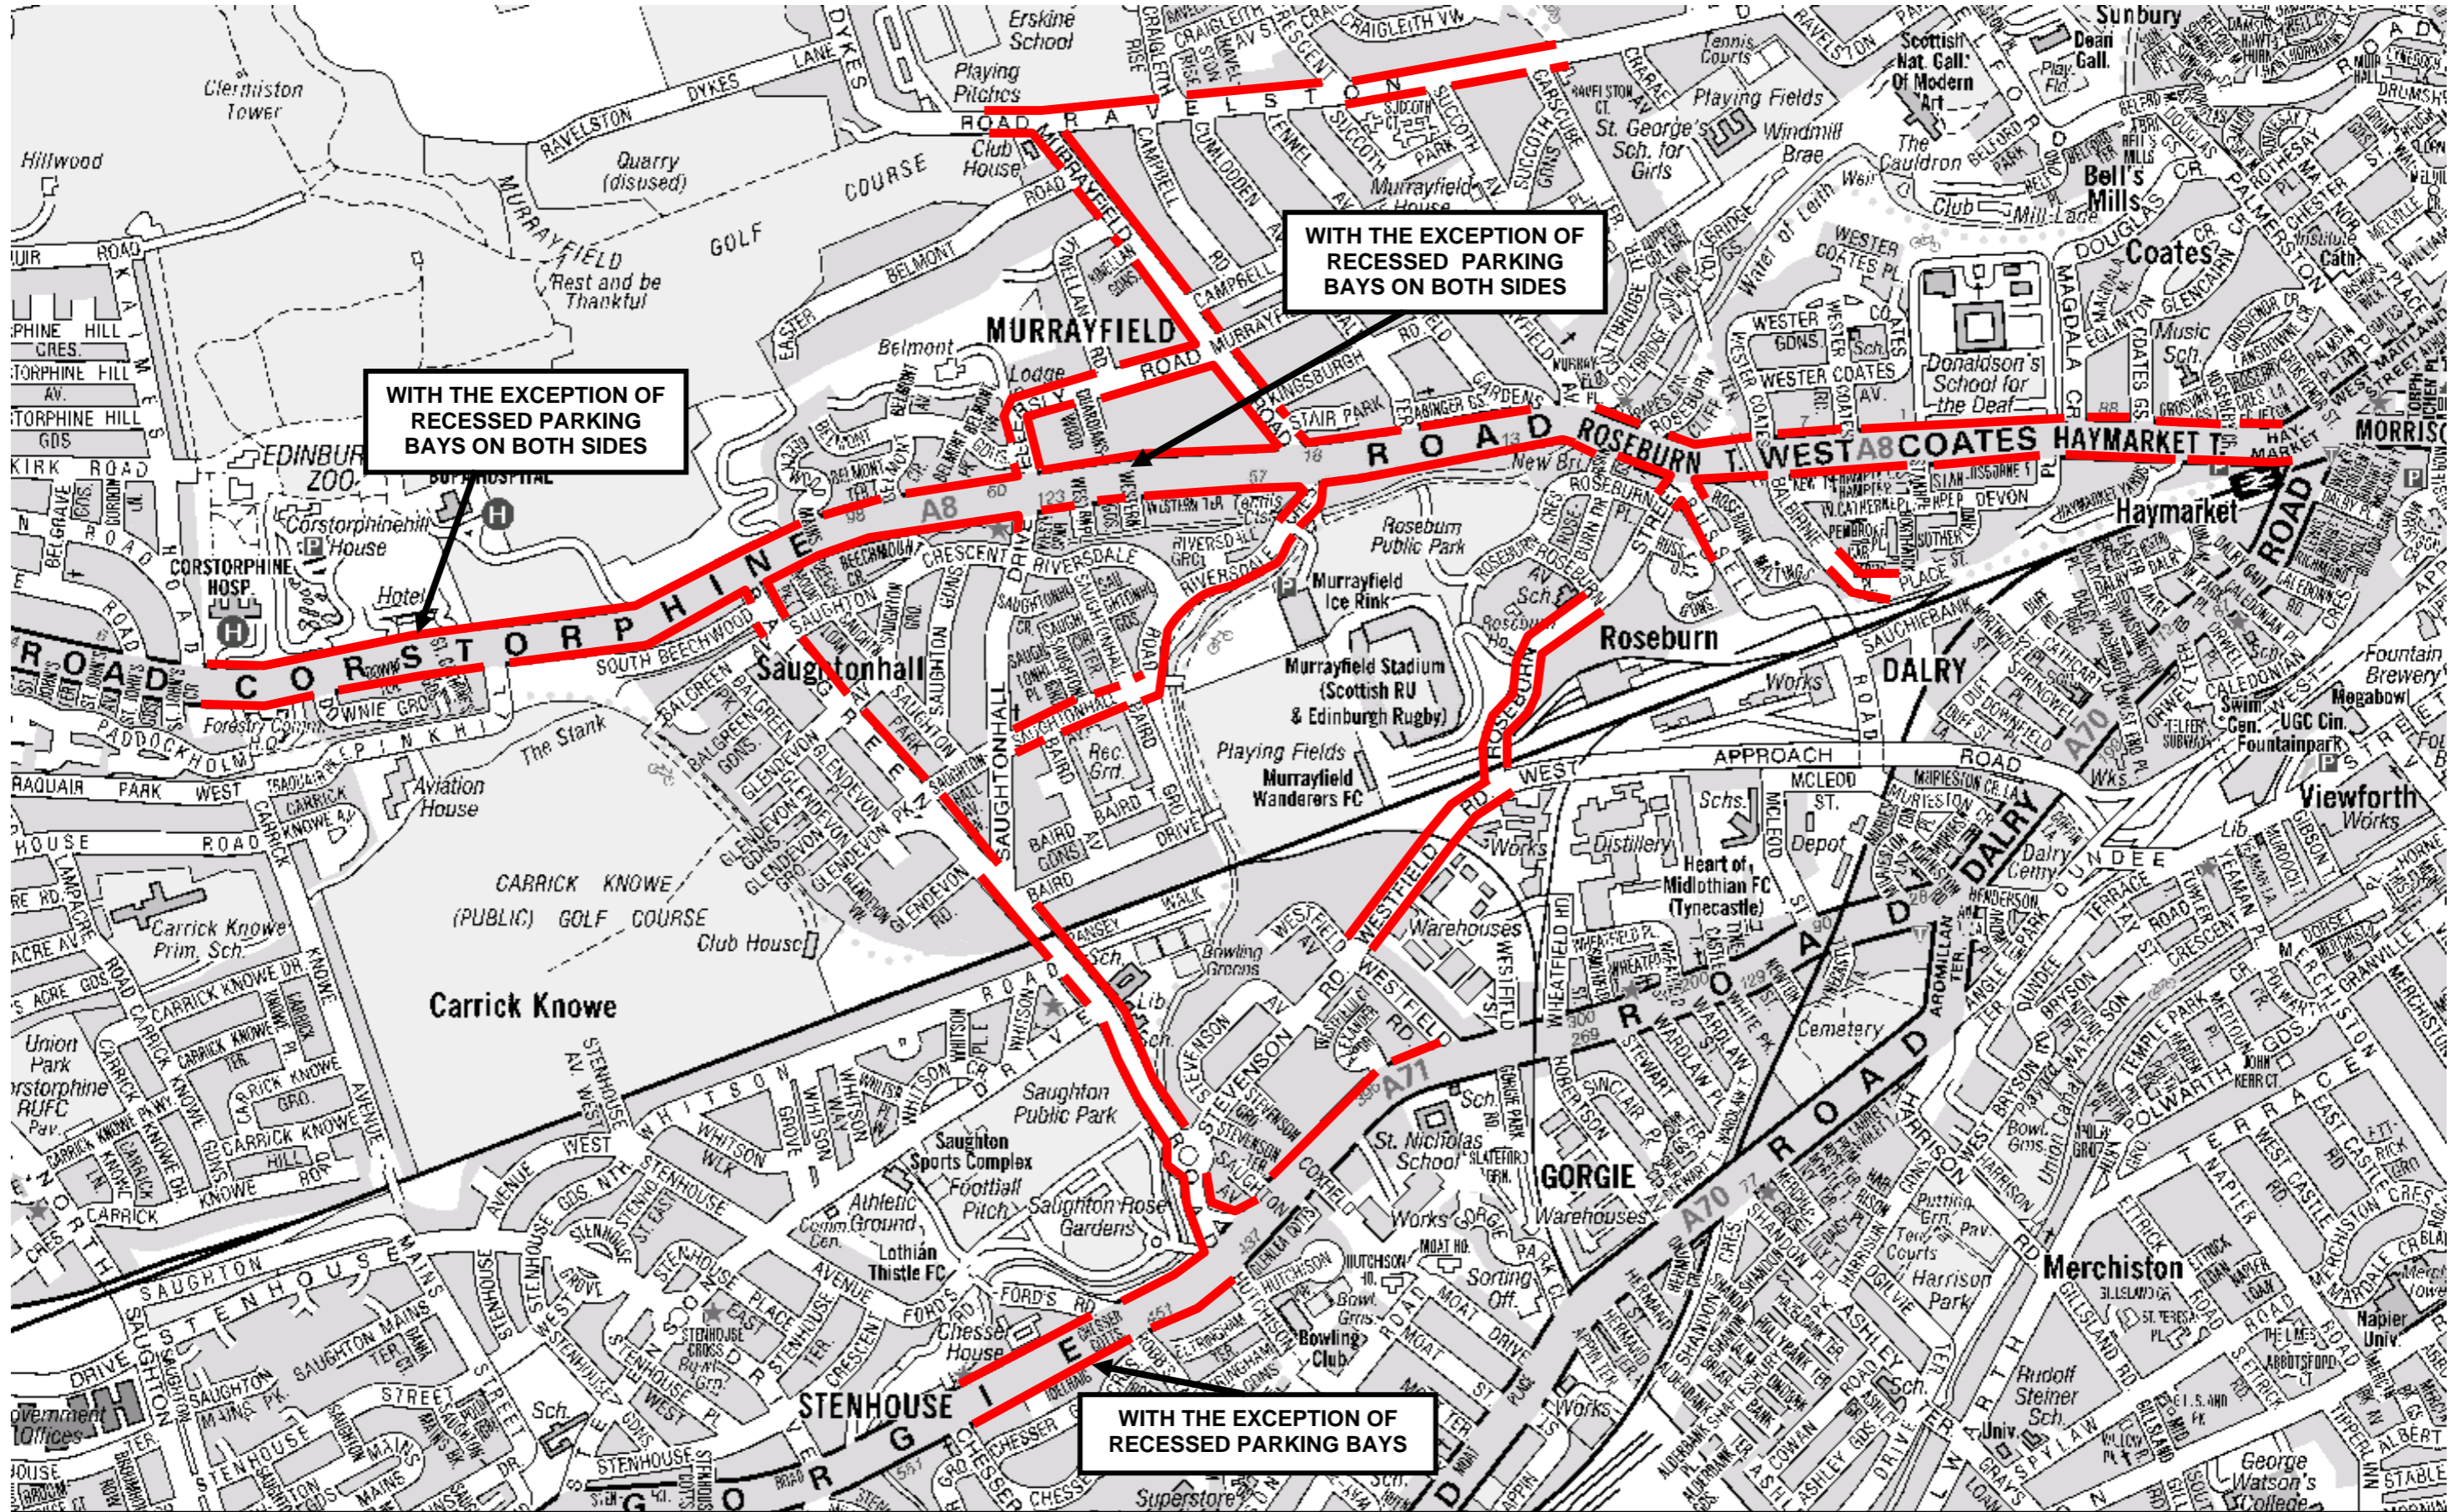

SIX NATIONS RUGBY FIXTURES 2025 (MURRAYFIELD STADIUM)

— = RESTRICTIONS

RESTRICTIONS MARKED RED ACTIVE: FROM 5HRS & 30MINS PRIOR TO KICK OFF UNTIL 4HRS AFTER KICKOFF

Kick Off (KO) Dates and Times:

Sat 1st Feb (vs Italy) 2.15pm / Sun 9th Feb (vs Ireland) 3.00pm / Sat 8th Mar (vs Wales) 4.45pm