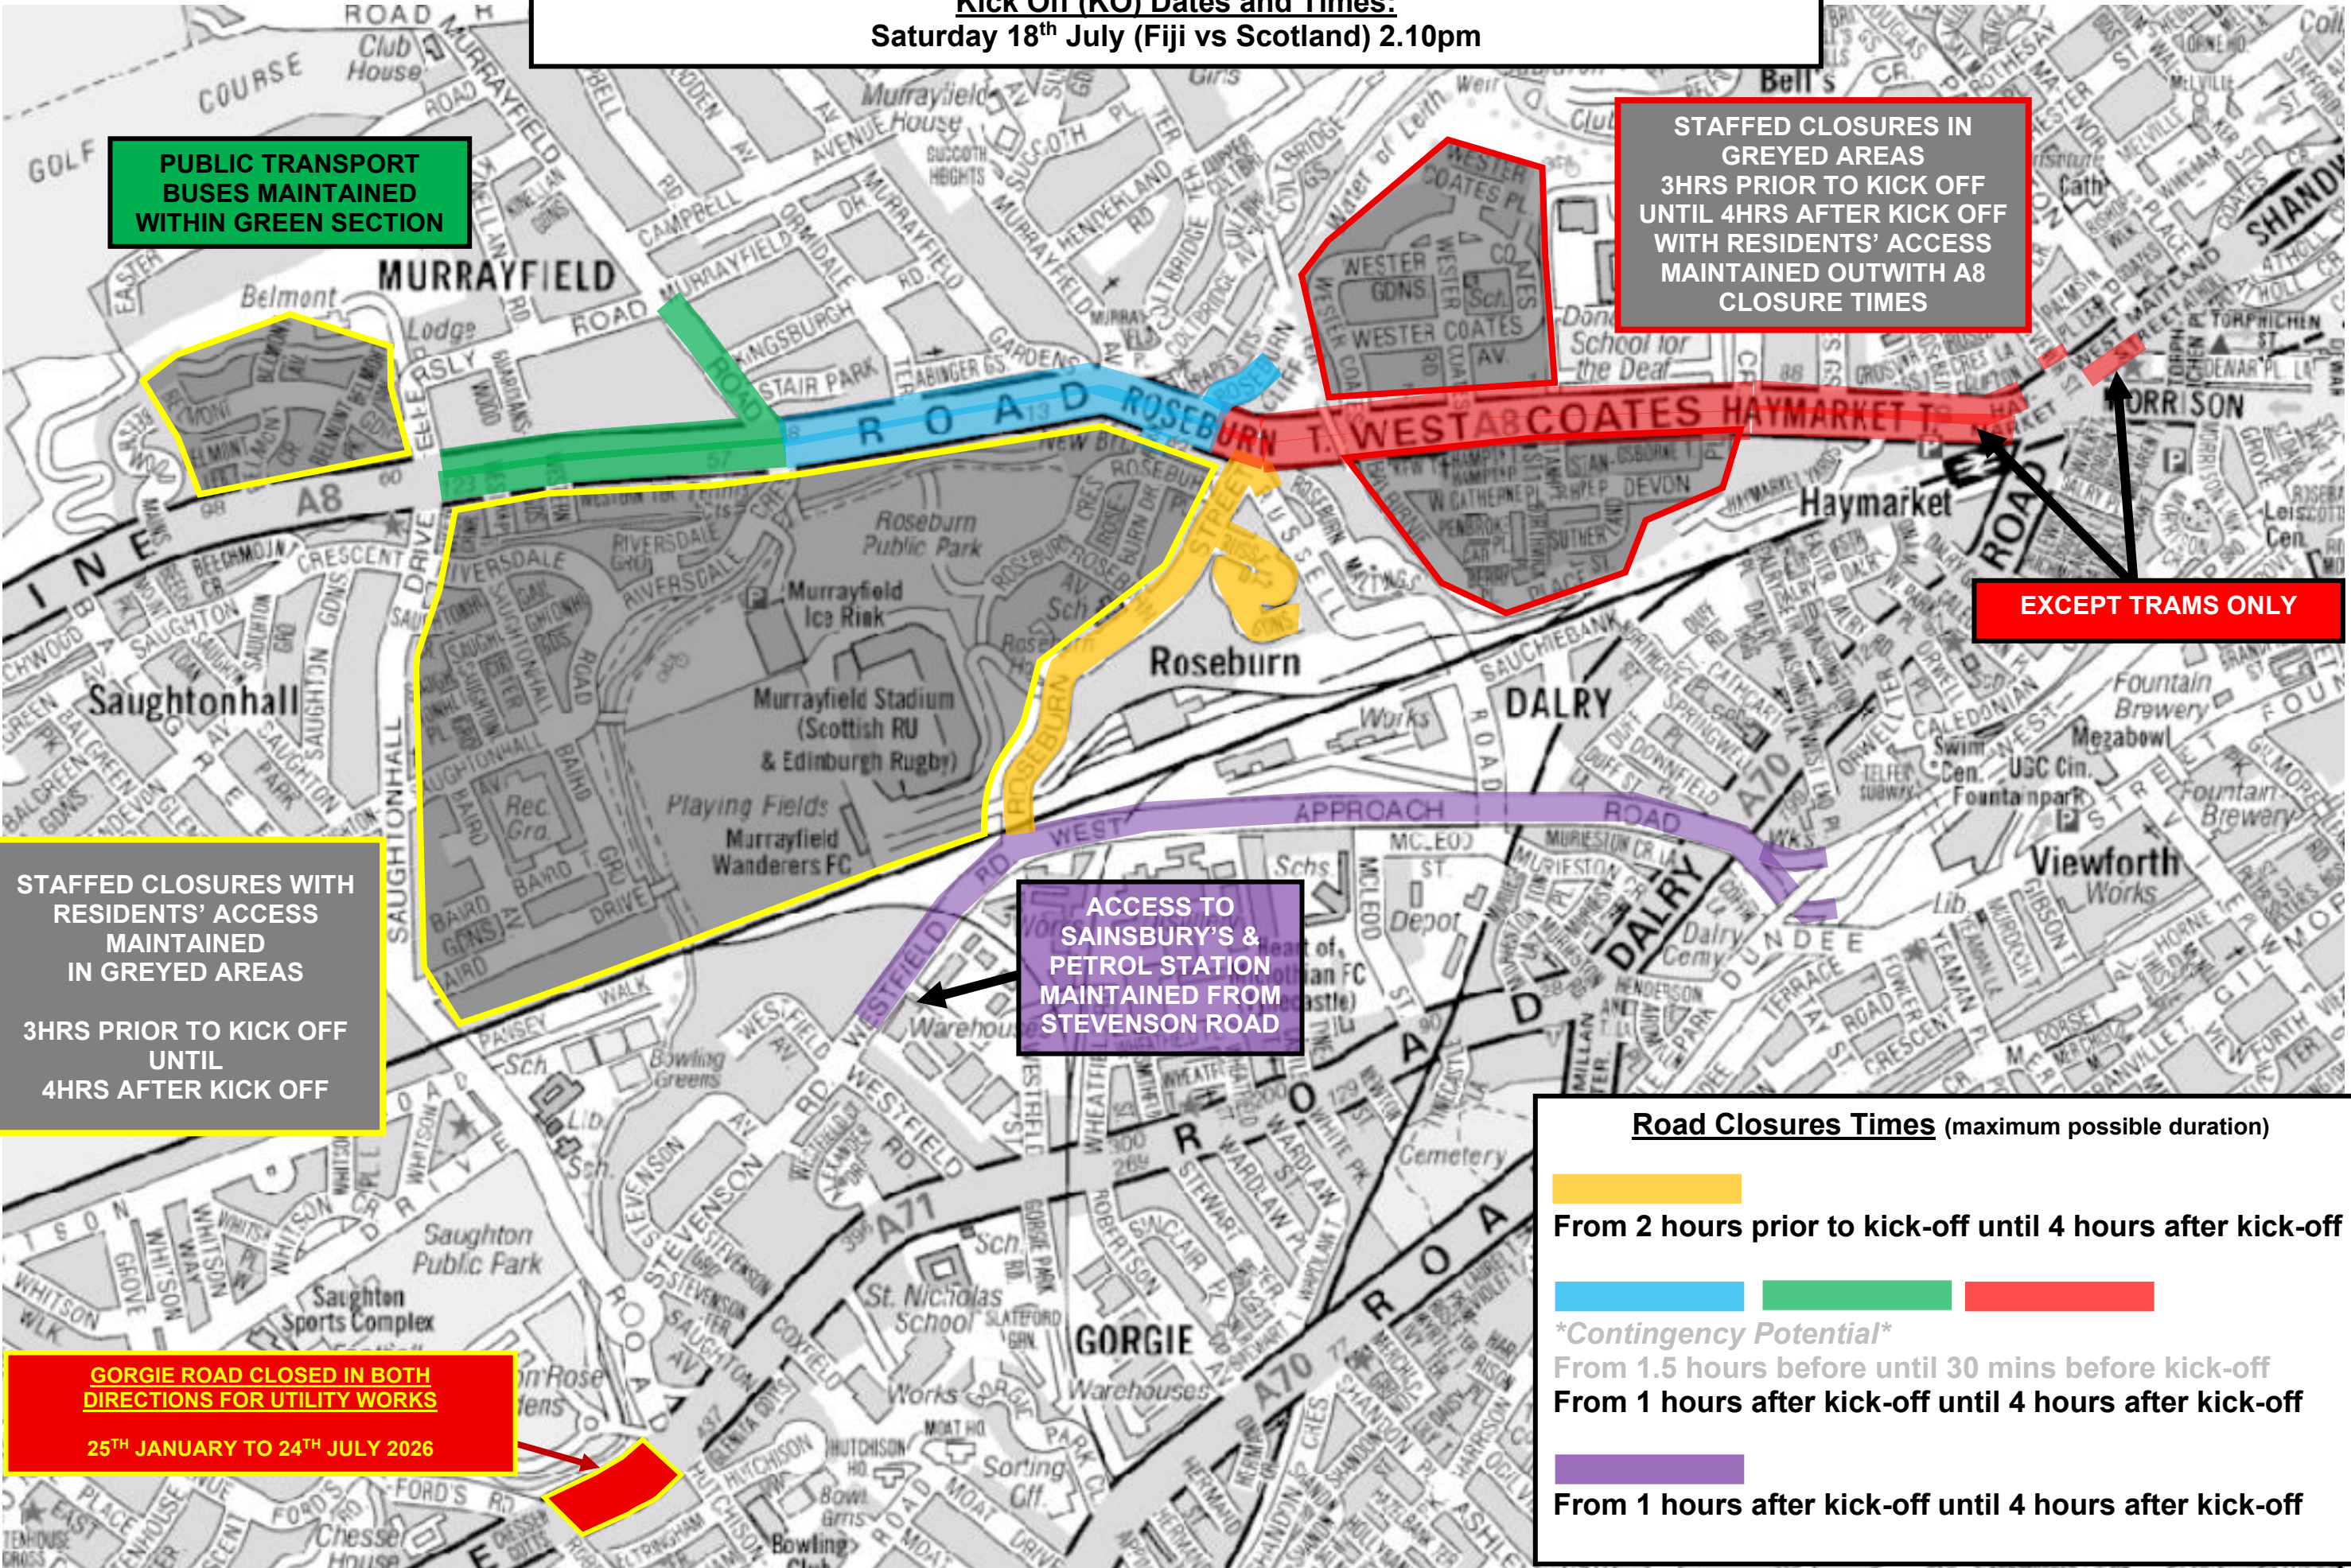

# NATIONS CHAMPIONSHIP 2026 (MURRAYFIELD STADIUM) – ROAD CLOSURES

**Kick Off (KO) Dates and Times:**  
**Saturday 18<sup>th</sup> July (Fiji vs Scotland) 2.10pm**

**Road Closures Times** (maximum possible duration)

- From 2 hours prior to kick-off until 4 hours after kick-off
- 
- \*Contingency Potential\**
- From 1.5 hours before until 30 mins before kick-off
- From 1 hours after kick-off until 4 hours after kick-off
- From 1 hours after kick-off until 4 hours after kick-off