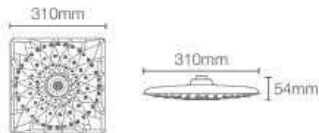

Drain hole: 98 mm

DTV+ SPA | COMBO 2

STATEMENT INDULGE

1

2

3

4

5

RainMax square 254mm rainhead in french gold (K-26855IN-AF)

RAINMAX

K-26856IN-CP

Square 305mm rainhead in polished chrome

Must order: Wall/ceiling mount square shower arm in polished chrome (K-16347IN-CP K-15399T-B-BV, K-22447IN-BL, K-16346IN-CP, K-22446IN-BL)