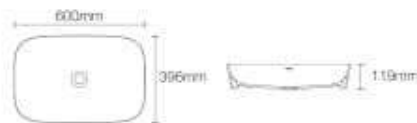

Text

Fill & Sign

More tools

NEW

MODERNLIFE EDGE™ | K-21226IN-HP1

Vessel basin without faucet hole in peacock

Depth: 113mm

Must order: K-24740IN-0 and K-75823IN-CP drain and bottle trap 350mm

111

NEW

-HG1

MODERNLIFE EDGE™ | K-21226IN-SS-0

Vessel basin without faucet hole in white

Depth: 113mm

Must order: K-24740IN-0 and K-75823IN-CP drain and bottle trap 350mm

NEW