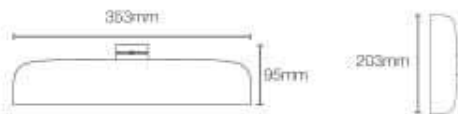

Must order
Statement
Features

202

STATEMENT™

K-26296IN-CP

353mm deep massage rainhead in
polished chrome

MOE

Square

Must order: Statement™ wall mount shower arm: K-26324IN-CP
Features: • Catalyst™ Air Rain Shower + Ribbon Spray