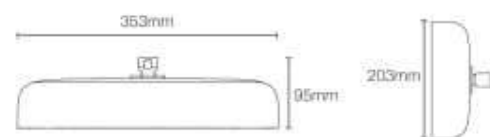

Must order
K-11623

STATEMENT™

K-26294IN-CP

353mm single function oblong rainhead in
polished chrome

MOE

Single 1
polished

Must order:
Statement™ wall mount shower arm: K-16346IN-CP/K-16347IN-CP/
K-11623IN-CP
Features: • Catalyst™ Air Rain Shower