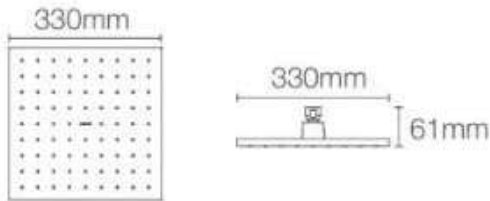

Must order: Ceiling mount shower arm K-16347IN-CP /
K-11623IN-CP/ Square ceiling arm K-20137IN-CP