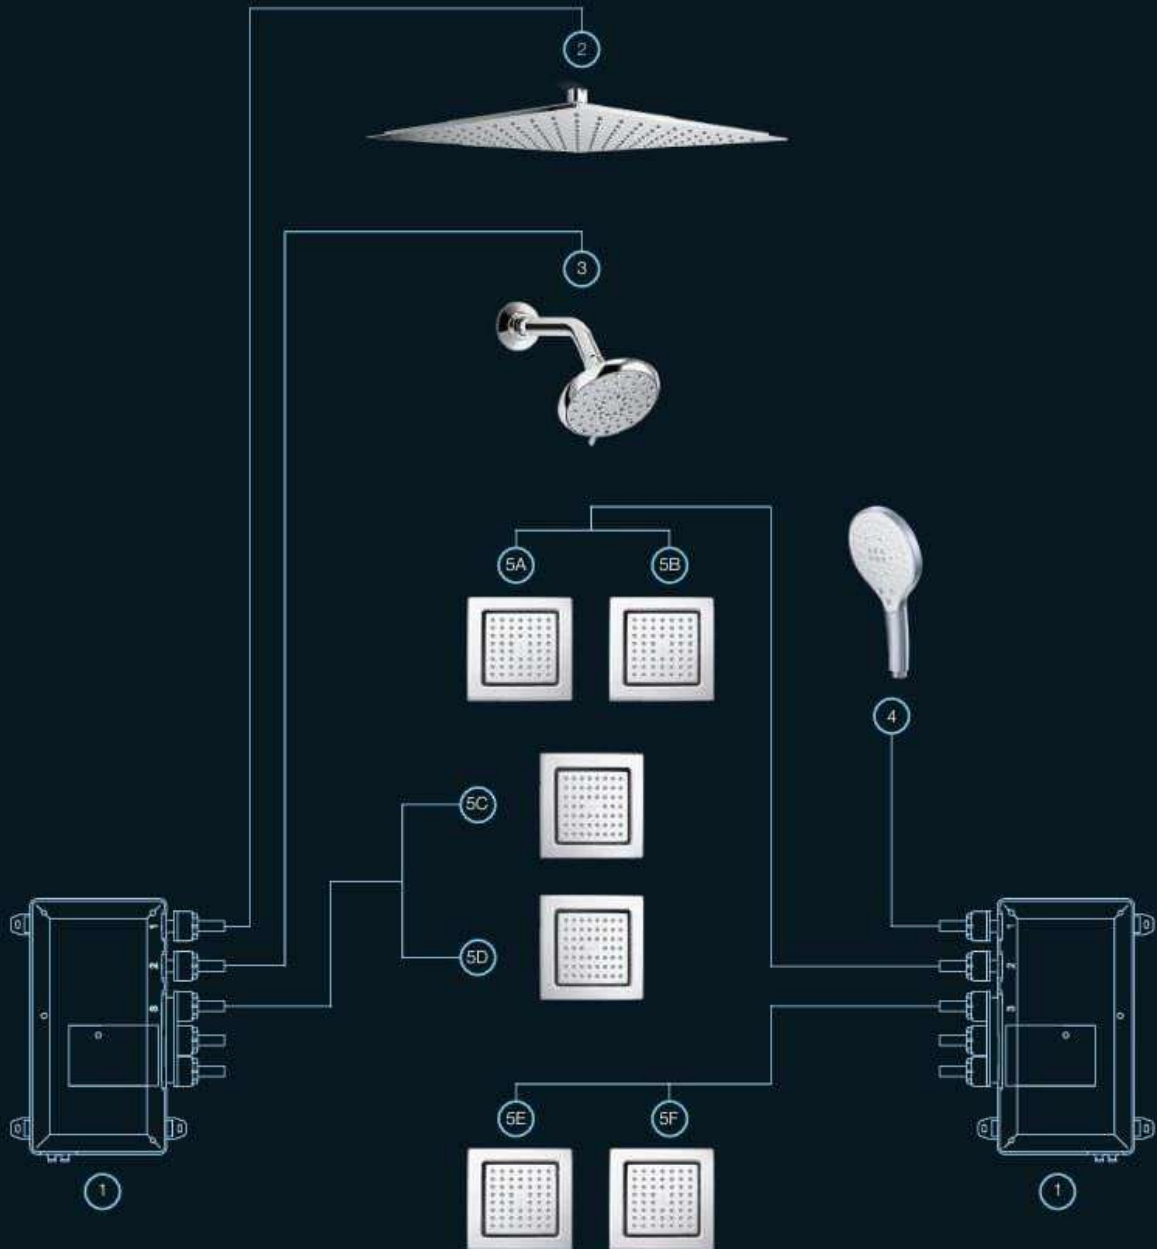

DTV+ SPA | COMBO 2