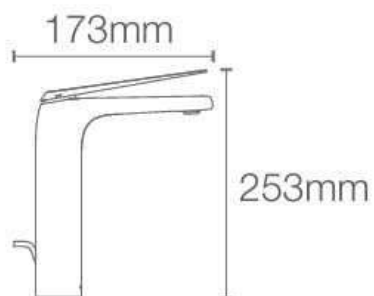

Matte Black
BL

Rose Gold
RGD