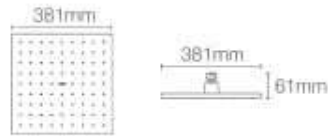

Square 381mm rainhead in polished chrome

453mm
polished

Must order: Ceiling mount shower arm K-16347IN-CP/
K-11623IN-CP/ Square ceiling arm K-20137IN-CP

Must order
Statement
Features

202