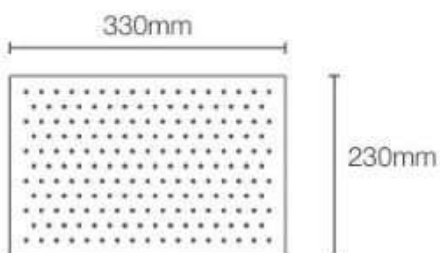

K-9302IN-CL-CP

Square 330mm rainhead in polished chrome

Must order: Ceiling mount shower arm K-16347IN-CP /
K-11623IN-CP/ Square ceiling arm K-20137IN-CP

MODERNLIFE[™]

K-27731IN-CP

Single flow 330mm x 230mm rainhead in
polished chrome