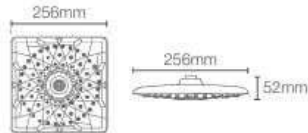

RainMax square 254mm rainhead in french gold (K-26855IN-AF)

RAINMAX

K-26856IN-CP

Square 305mm rainhead in polished chrome

Must order: Wall/ceiling mount square shower arm in polished chrome (K-16347IN-CP K-15399T-B-BV, K-22447IN-BL, K-16346IN-CP, K-22446IN-BL)

RAINMAX

K-26855IN-CP

Square 254mm rainhead in polished chrome

Must order: Wall/ceiling mount square shower arm in polished chrome (K-16347IN-CP K-15399T-B-BV, K-22447IN-BL, K-16346IN-CP, K-22446IN-BL)

MODERNLIFE[™]