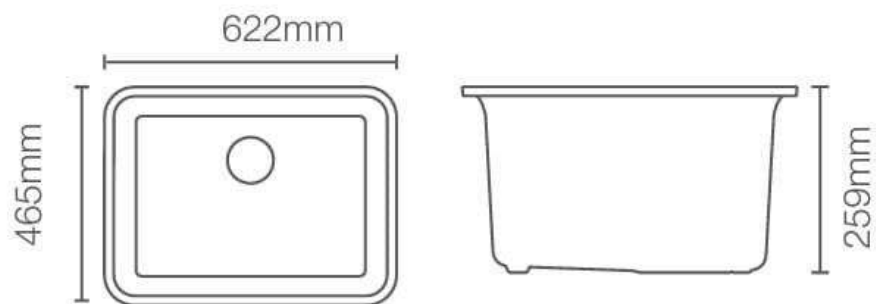

MALLECO™

K-77748IN-4-CP

Pulldown deck-mount single-control kitchen faucet in polished chrome

CAIRN®

K-28001IN-CM1

622mm undermount single-bowl kitchen sink in
matte black

Matte Taupe
CM3

Matte Graphite
CM7

Drain hole: 98 mm

DTV+ SPA | COMBO 2

STATEMENT INDULGE

1

2

3

4

5

RainMax square 254mm rainhead in french gold (K-26855IN-AF)

RAINMAX

K-26856IN-CP

Square 305mm rainhead in polished chrome

Must order: Wall/ceiling mount square shower arm in polished chrome (K-16347IN-CP K-15399T-B-BV, K-22447IN-BL, K-16346IN-CP, K-22446IN-BL)