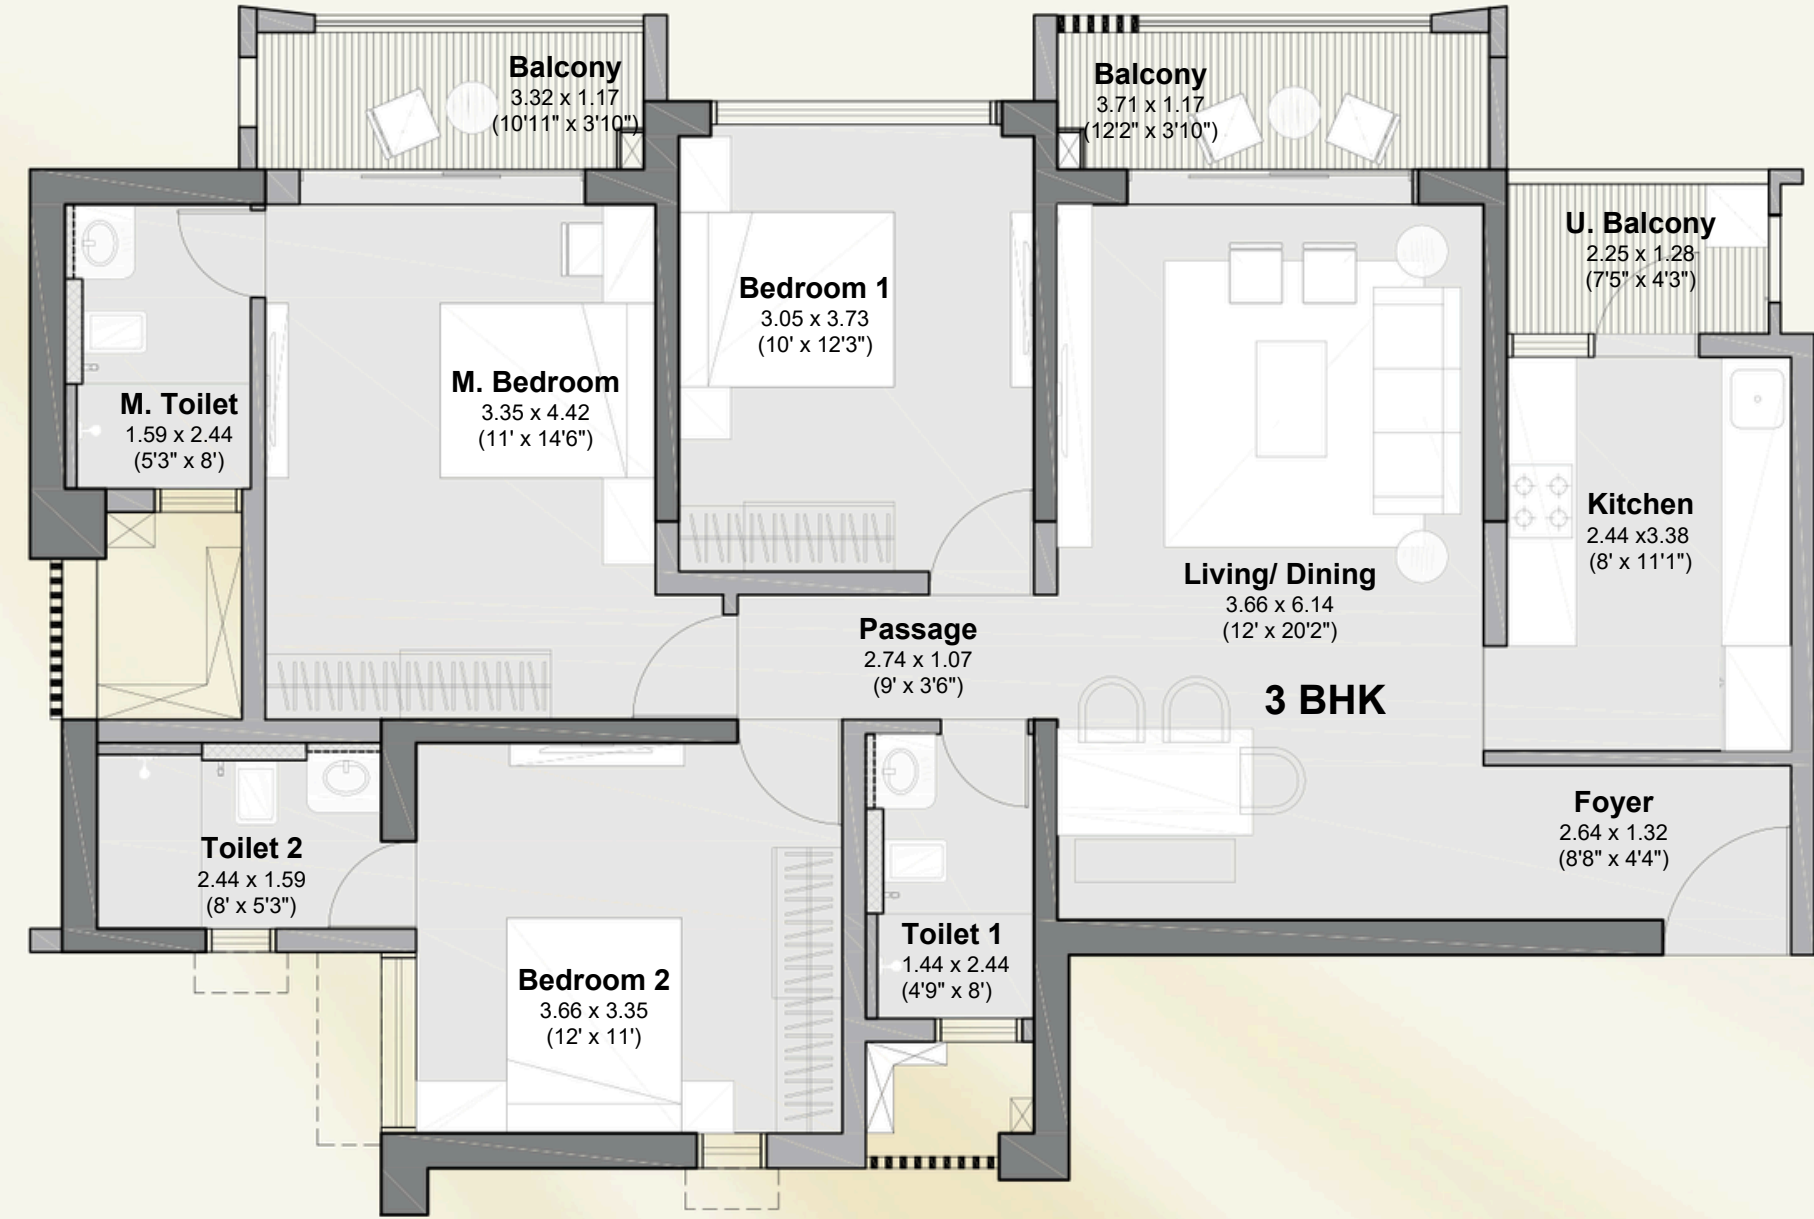

UNIT TYPE : 3 BHK – Premium

AREAS AS PER RERA				
Unit Type	RERA Carpet Area (m ²)	Exclusive Area (m ²)	Total Area (m ²)	Total Area (sqft)
3 BHK	97.17	11.16	108.33	1166.06

UNIT TYPE : 3 BHK – Premium Plus

AREAS AS PER RERA				
Unit Type	RERA Carpet Area (m ²)	Exclusive Area (m ²)	Total Area (m ²)	Total Area (sqft)
3 BHK+	119.96	13.81	133.77	1439.90

**Get Floor availability and final quote
Call at +91 914 555 1399 / 8788 369503**