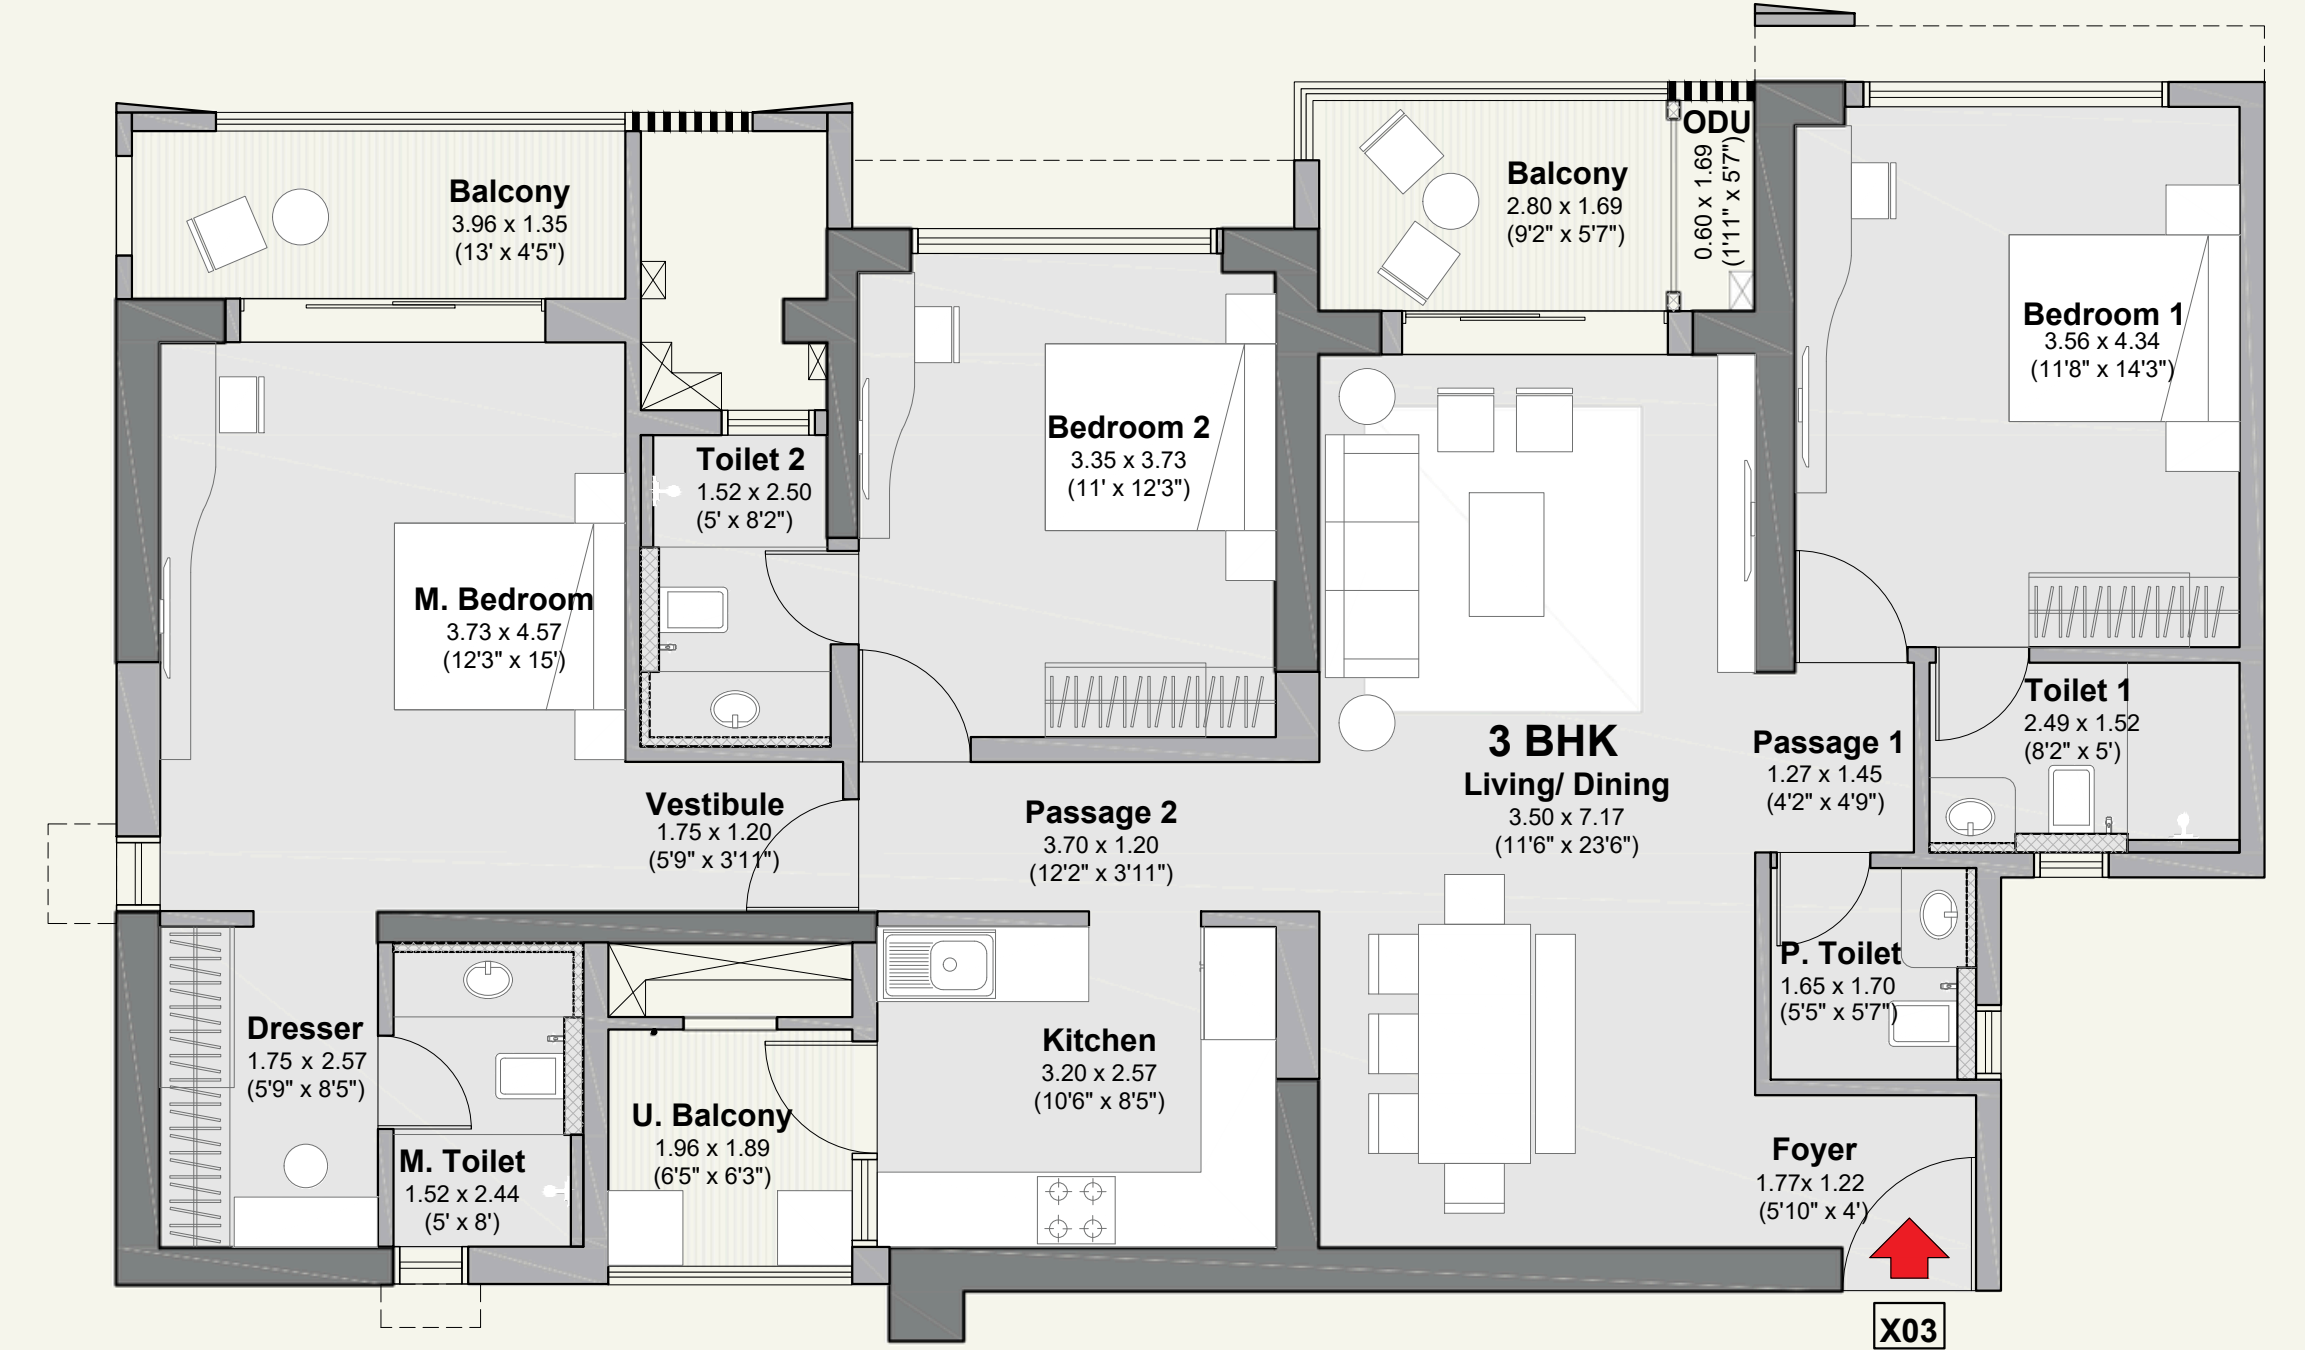

UNIT TYPE : 3 BHK – Premium

AREAS AS PER RERA				
Unit Type	RERA Carpet Area (m ²)	Exclusive Area (m ²)	Total Area (m ²)	Total Area (sqft)
3 BHK	97.17	11.16	108.33	1166.06

UNIT TYPE : 3 BHK – Premium Plus

AREAS AS PER RERA				
Unit Type	RERA Carpet Area (m ²)	Exclusive Area (m ²)	Total Area (m ²)	Total Area (sqft)
3 BHK+	119.96	13.81	133.77	1439.90

**Get Floor availability and final quote
Call at +91 914 555 1399 / 8788 369503**