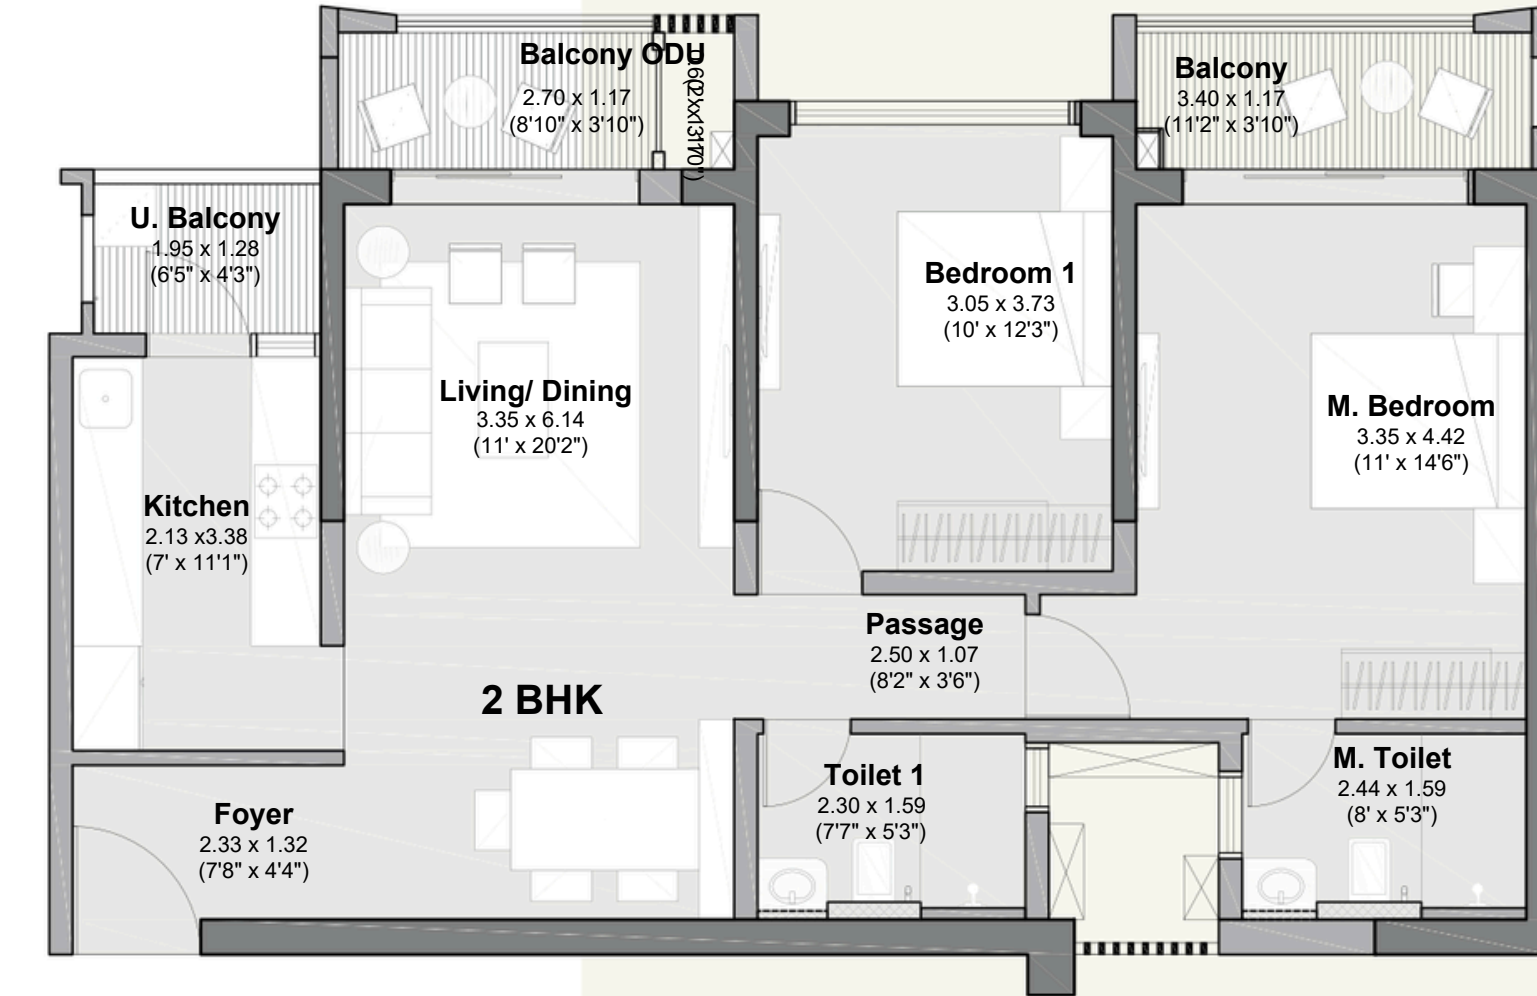

UNIT TYPE : 2 BHK – Premium

Unit Configuration

Typology	Carpet Area (Sq. Ft.)	Carpet Area (Sq.Mt.)
2 BHK – Premium	915.16	85.02
3 BHK – Premium	1166.06	108.33
3 BHK – Premium Plus	1439.90	133.77
4 BHK – Premium Plus	1933.86	179.66

**Get Floor availability and final quote
Call at +91 914 555 1399 / 8788 369503**

AREAS AS PER RERA				
Unit Type	RERA Carpet Area (m ²)	Exclusive Area (m ²)	Total Area (m ²)	Total Area (sqft)
2 BHK	75.35	9.67	85.02	915.16