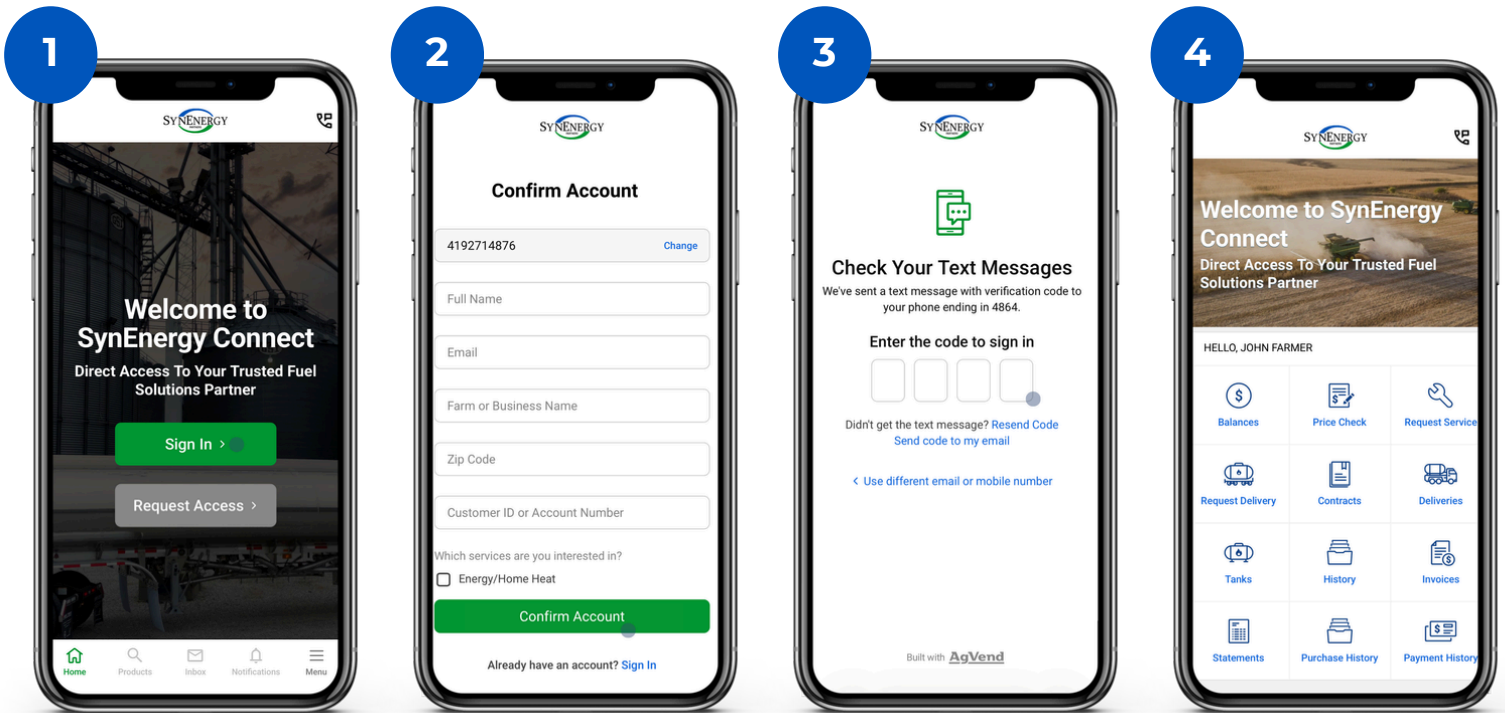

SynEnergy Connect

Manage your account anytime, anywhere

Activate your SynEnergy Connect account to manage everything in one convenient place.

Click “Sign-In” using your phone number or email

Confirm your account details

Choose your preferred login

And you’re in!

Built for busy people who want simplicity.
Experience it for yourself today!