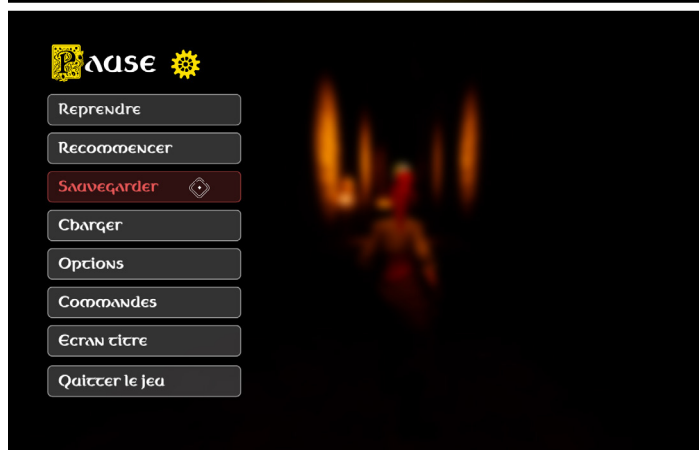

Minimum hardware requirements for Android mobile devices: System: Android 13 or 14

The application is currently only available for PC computers and and Android mobile devices. We may develop a Mac version if there is enough demand.