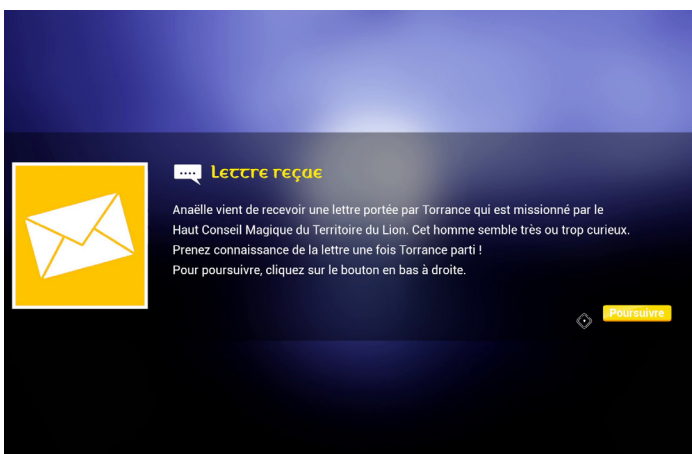

« Anaëlle the Witch of the Lion Territory » is a narrative and musical adventure divided in several sequences. The game alternates between adventure/exploration phases and cinematic sequences. In order to travel throughout the adventure in the Magic Territory of the Lion, the player will have to use the physical documents (letter, notebook...) received with the order. In particular, the notebook of the witch Anaëlle which contains notes and illustrations that are essential to progress in the game.