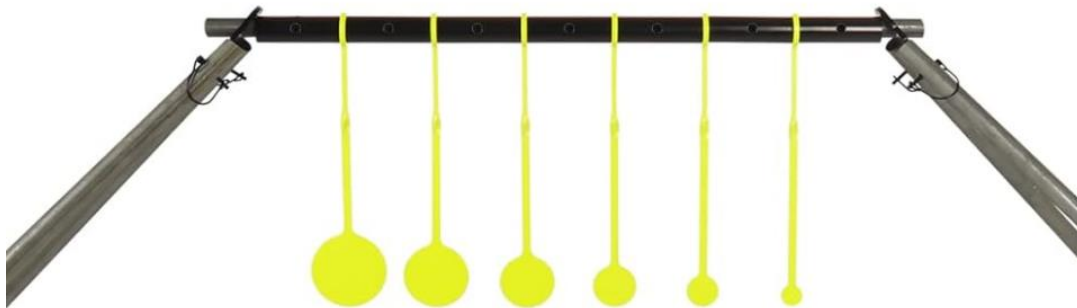

Long Rifles Ringing in the New Year

Texas star

Dualing tree

Bang a Gong

Know your limits

Cold bore with no time limit for a possible 21 points, impacts must hit the shaped portion of the plates, not the arms, chains or pendulums and the targets must be called out before shooting. Shots that impact more than one target on the KYL only count for 1 point and the KYL must be shot from L to R.