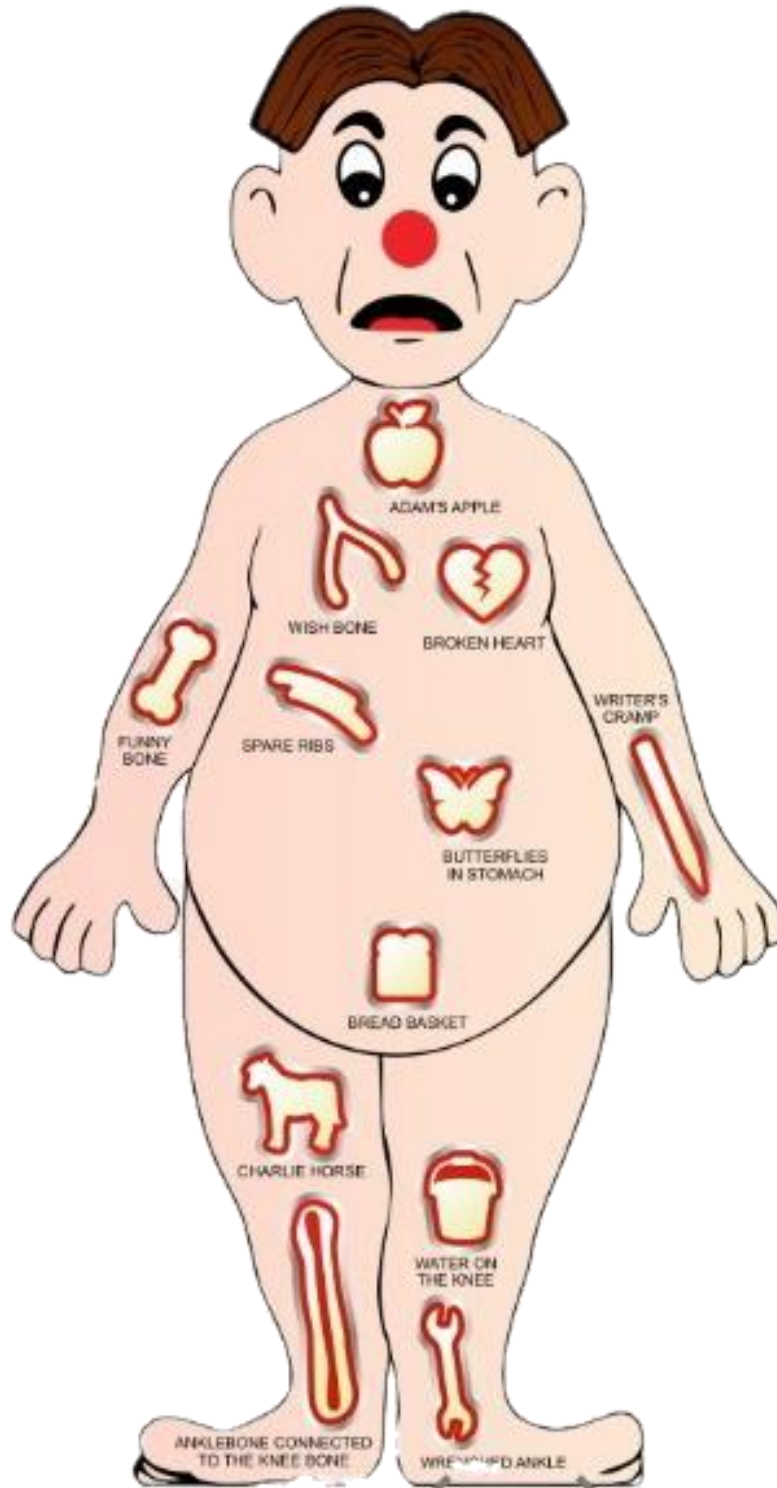

SICK BAY COMMANDO

RANGE FANS, RANGE FANS!

It's a 12 shot challenge that requires surgical accuracy, unlimited sighters on the hospital sign and stethoscope. Plug the outline to treat each ailment and get that old Jarhead back out on the 50 yard line!