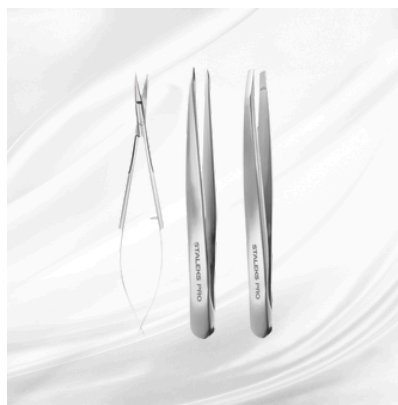

**\$160.43**

PRODUCT CODE: #708

**KIT BROW LAMINATION WE BELLA**

\*VENDAS INDIVIDUAL DISPONIVEL

**\$98.04**

PRODUCT CODE: #800

**KIT EXPERT PRO AÇO  
STALEKS**

**\$80.00**