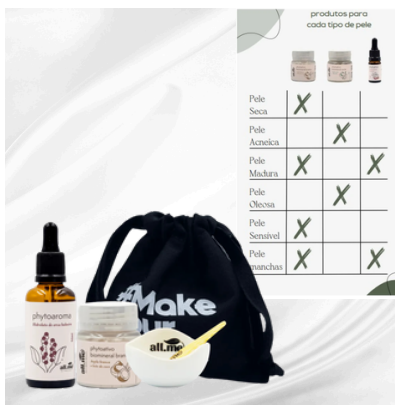

**\$160.43**

PRODUCT CODE: #708

**KIT BROW LAMINATION WE BELLA**

\*VENDAS INDIVIDUAL DISPONIVEL

**\$98.04**

PRODUCT CODE: #800

**KIT EXPERT PRO AÇO  
STALEKS**

**\$80.00**

**\$10.00**

PRODUCT CODE: #804

**PINÇA EDEL DOURADA  
FINA ARREDONDADA  
2221,303**

**\$10.00**

PRODUCT CODE: #805

**TESOURA EXPERT PRO STALEKS  
90/2**

**\$48.13**

PRODUCT CODE: #900

### ALL.ME KIT PÓS

Desenvolvido para cuidar da pele sensibilizada após a depilação

**\$60.00**

PRODUCT CODE: #901