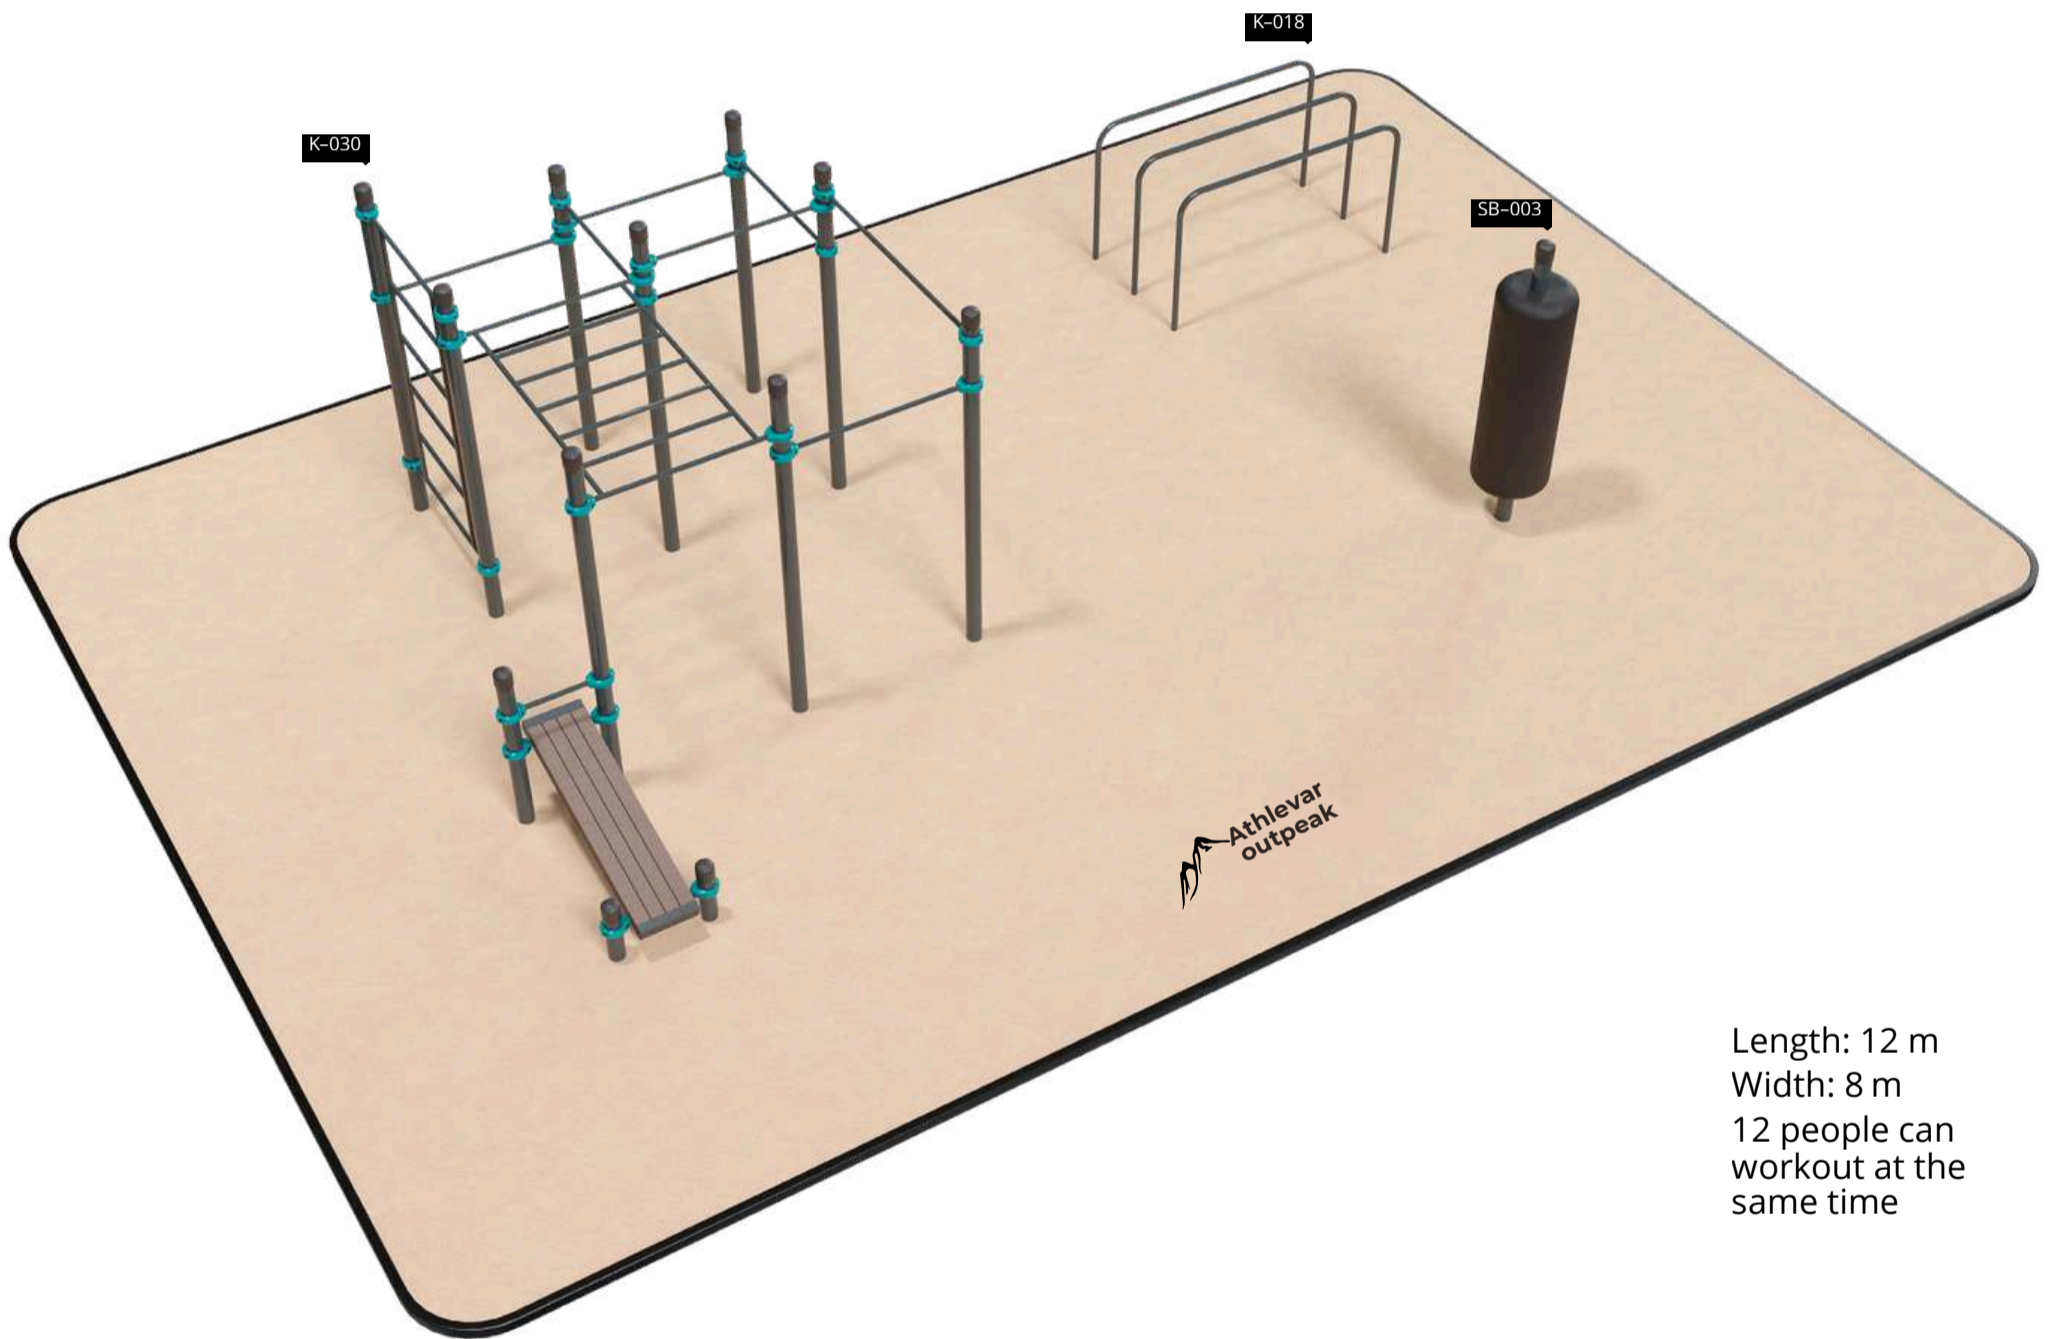

Workout complex №2
63 m²

10

11

Length: 9 m
Width: 7 m
5 people can
workout at the
same time

Workout complex №3
96 m2

12

13

Length: 12 m
Width: 8 m
12 people can
workout at the
same time

Workout complex №4
135 m²

14

15

Length: 13,5 m
Width: 10 m
14 people can
workout at the
same time

Workout complex №5
165 m²

16

17

Length: 15 m
Width: 11 m
16 people can
workout at the
same time