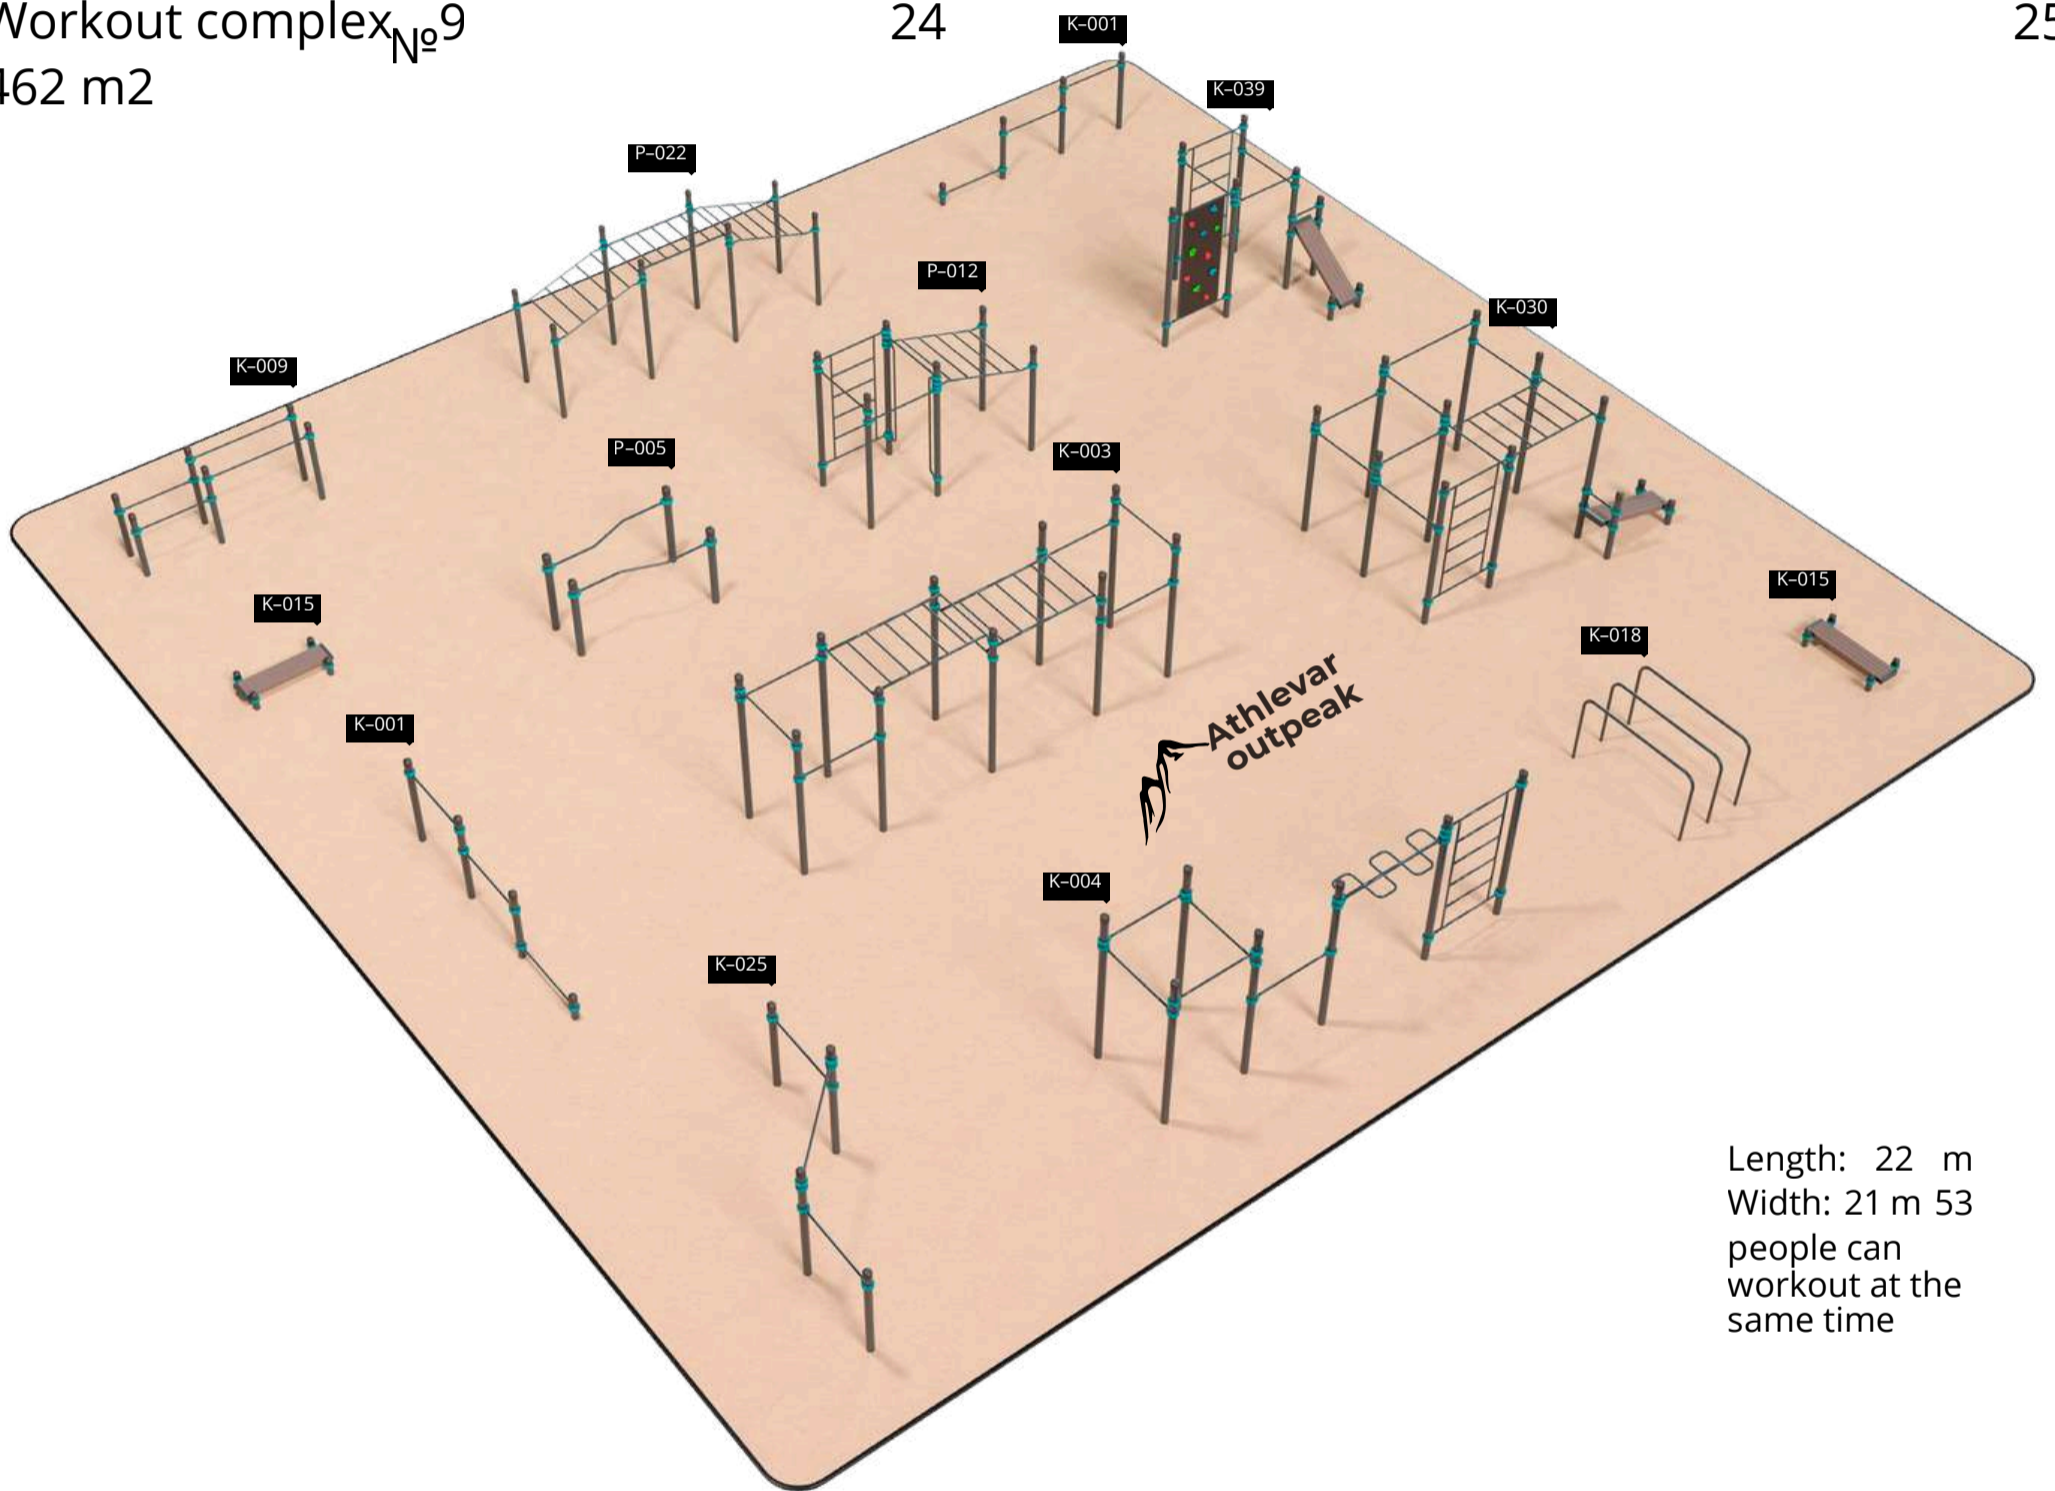

Workout complex №8
352 m²

22

23

Length: 22 m
Width: 16 m 40
people can
workout at the
same time

Workout complex №9
462 m²

24

25

Length: 22 m
Width: 21 m 53
people can
workout at the
same time