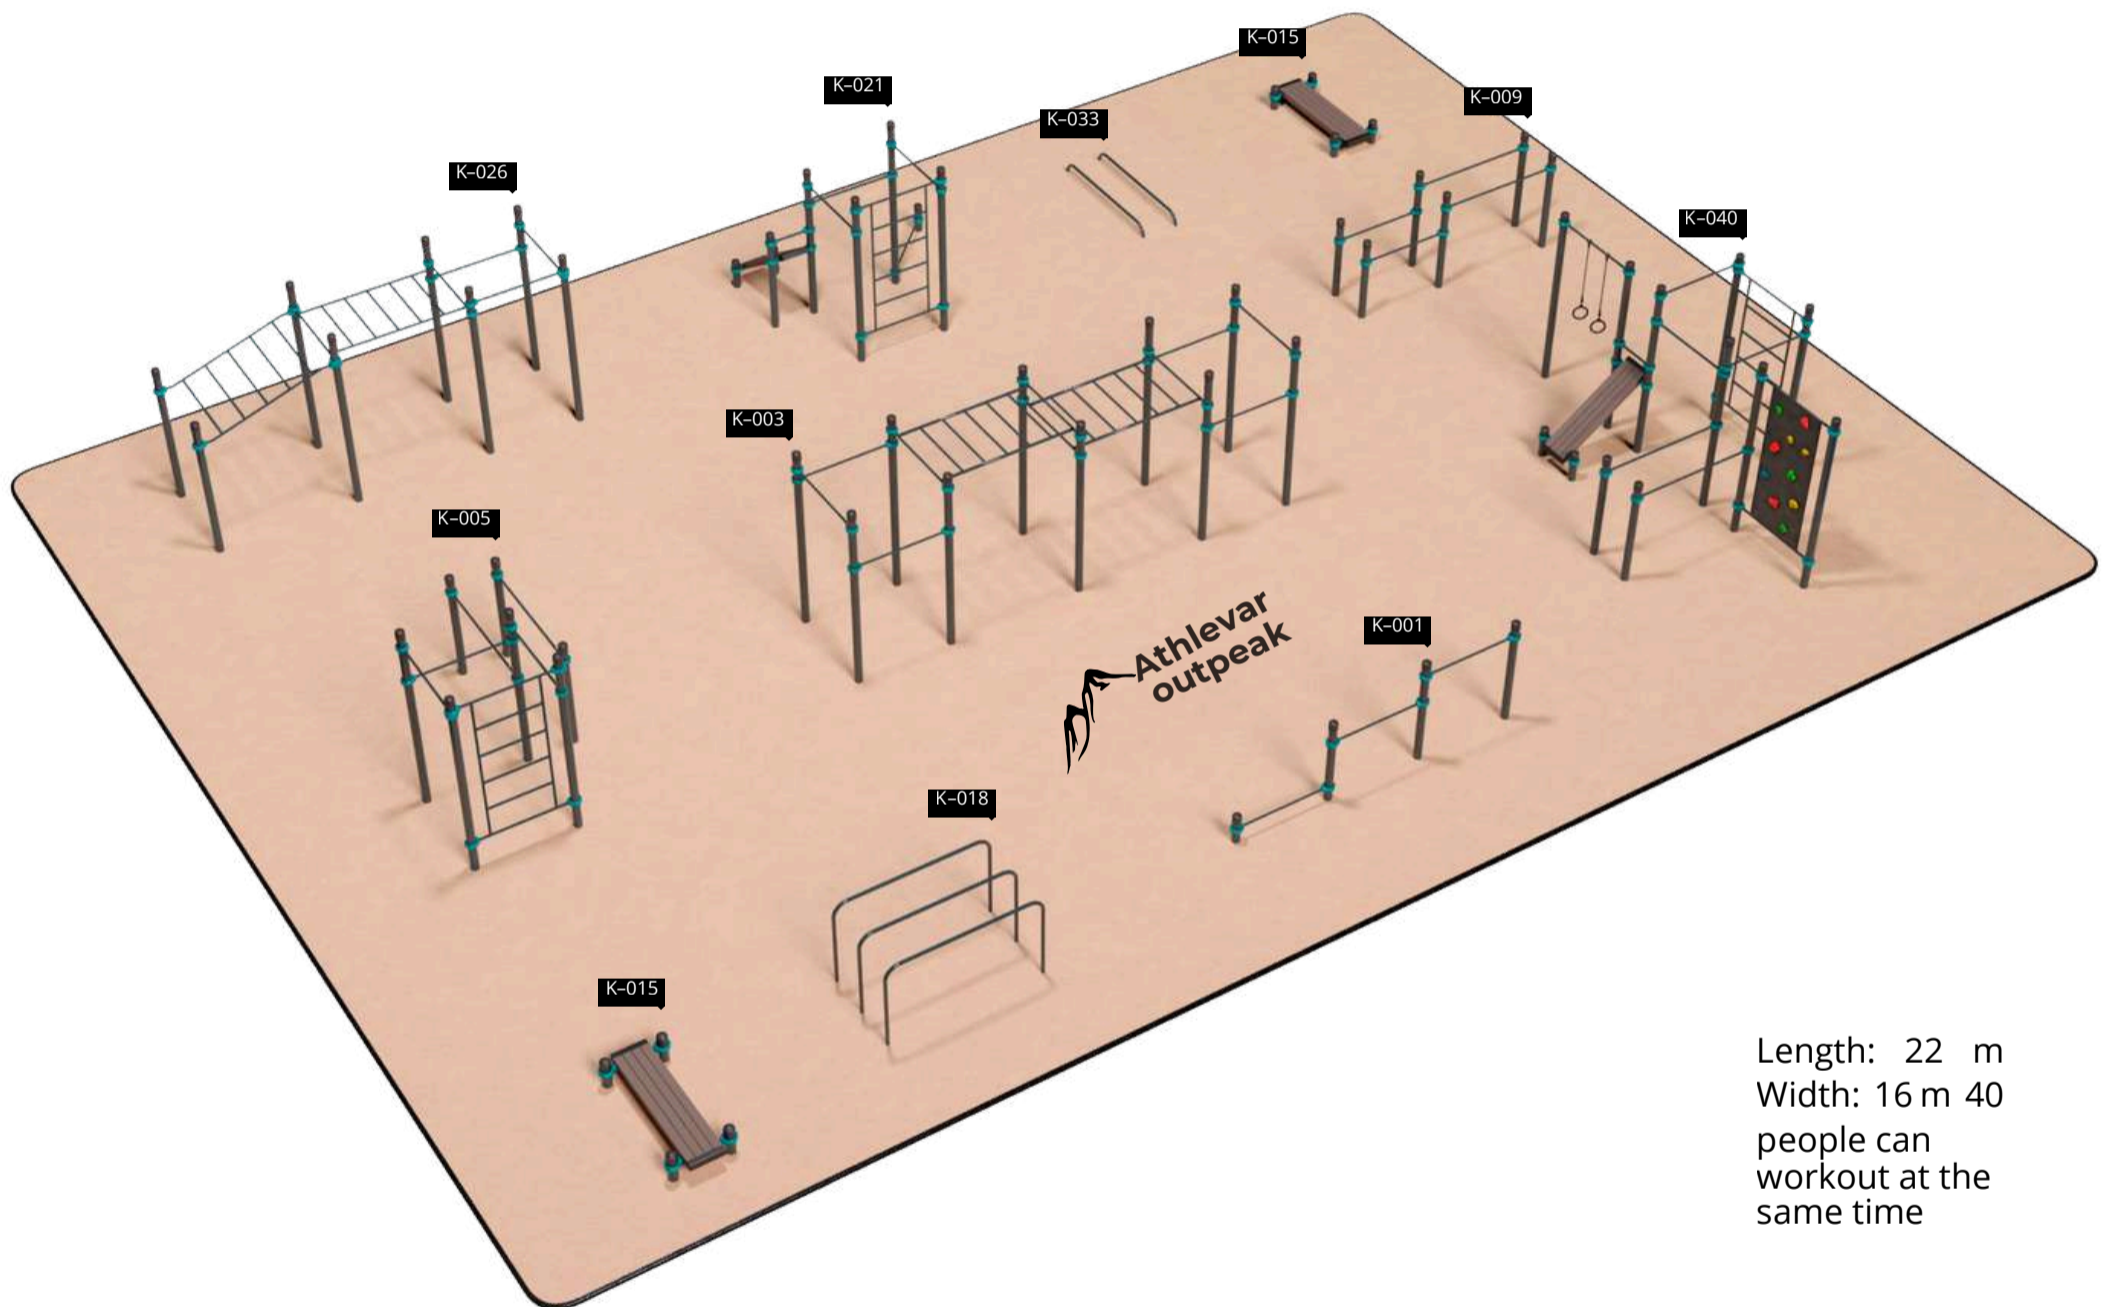

Workout complex №6
234 m²

18

19

Length: 18 m
Width: 13 m
29 people can
workout at the
same time

Workout complex №7
300 m²

20

21

Length: 30 m
Width: 10 m
32 people can
workout at the
same time

Workout complex №8
352 m²

22

23

Length: 22 m
Width: 16 m 40
people can
workout at the
same time

Workout complex №9
462 m²

24

25

Length: 22 m
Width: 21 m 53
people can
workout at the
same time