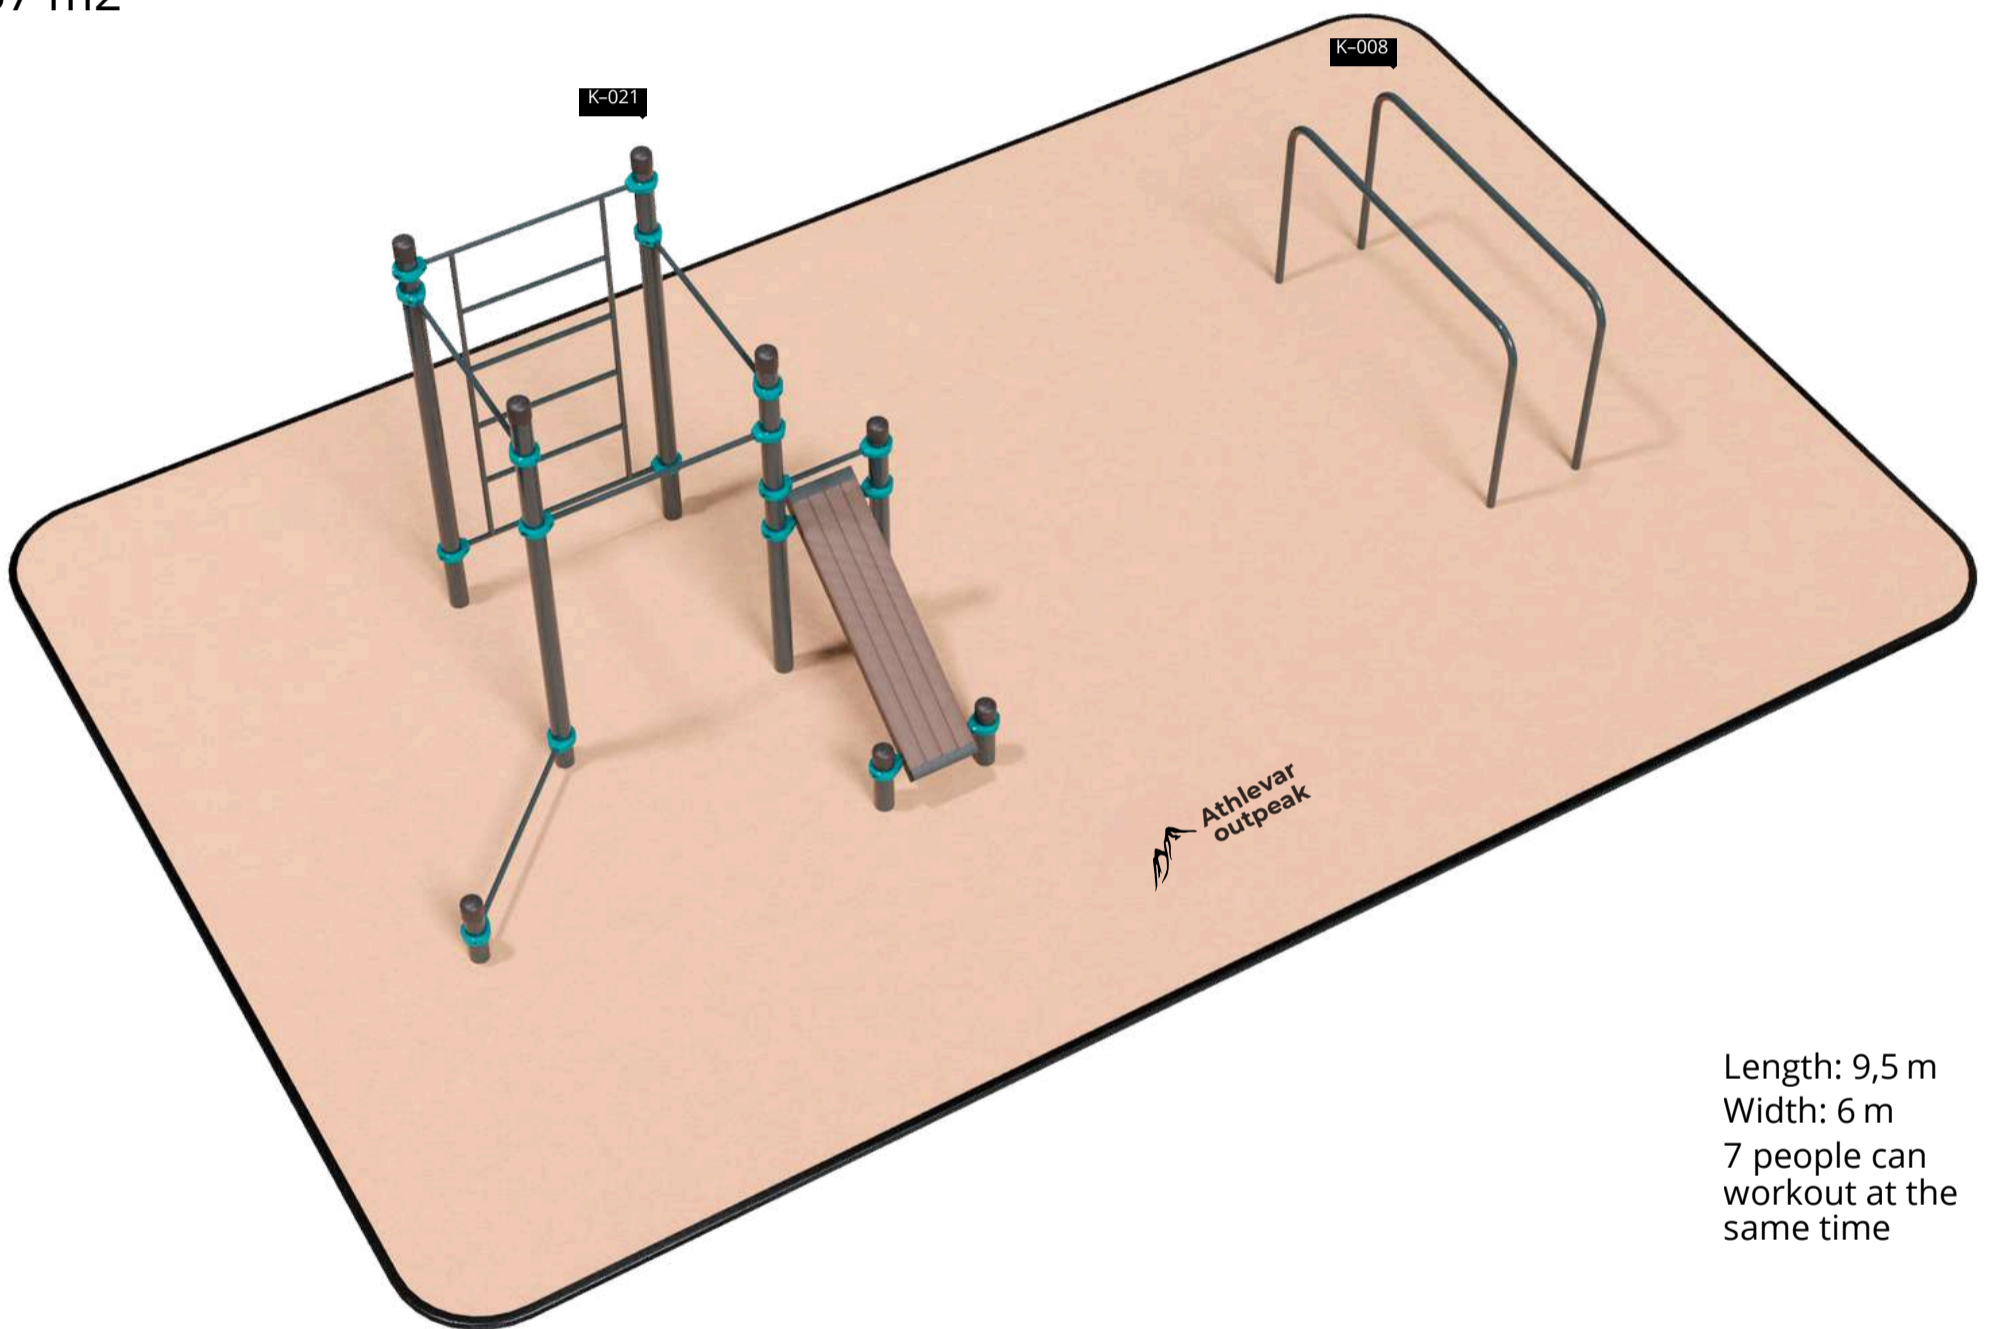

Our solutions are designed for:

- Public parks
- Schools & universities
- Hotels & resorts
- Residential estates
- Military & government spaces
- Fitness communities

Workout complex №1
57 m²

8

9

Length: 9,5 m
Width: 6 m
7 people can
workout at the
same time

Workout complex №2
63 m²

10

11

Length: 9 m
Width: 7 m
5 people can
workout at the
same time

Workout complex №3
96 m2

12

13

Length: 12 m
Width: 8 m
12 people can
workout at the
same time