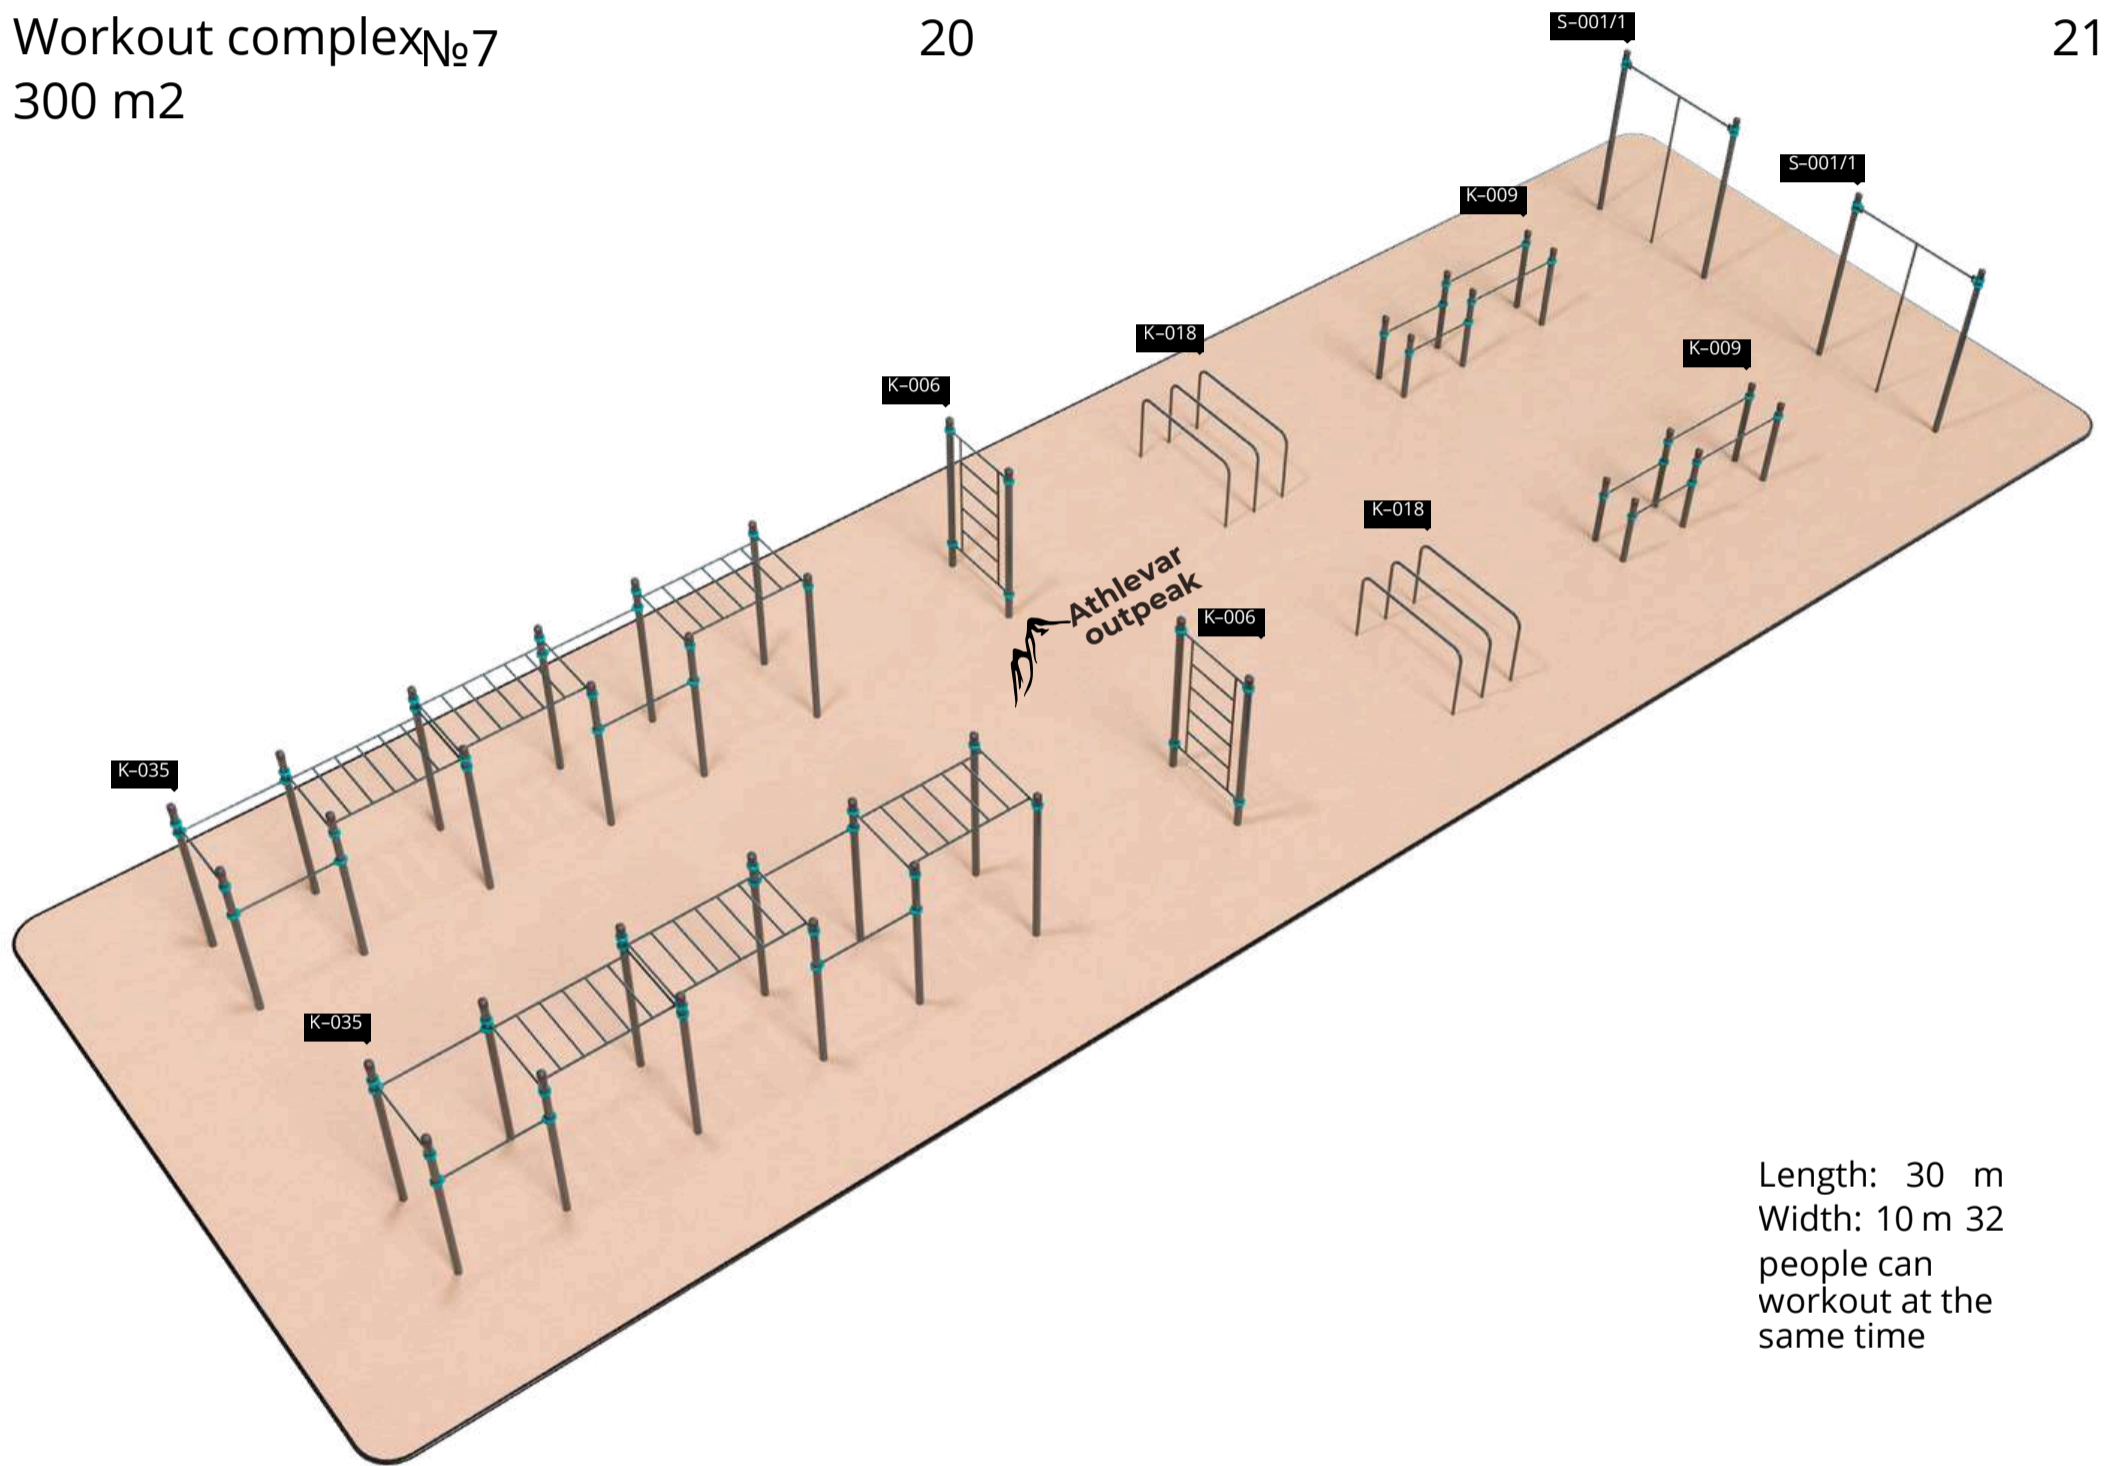

Workout complex №6
234 m²

18

19

Length: 18 m
Width: 13 m
29 people can
workout at the
same time

Workout complex №7
300 m²

20

21

Length: 30 m
Width: 10 m
32 people can
workout at the
same time