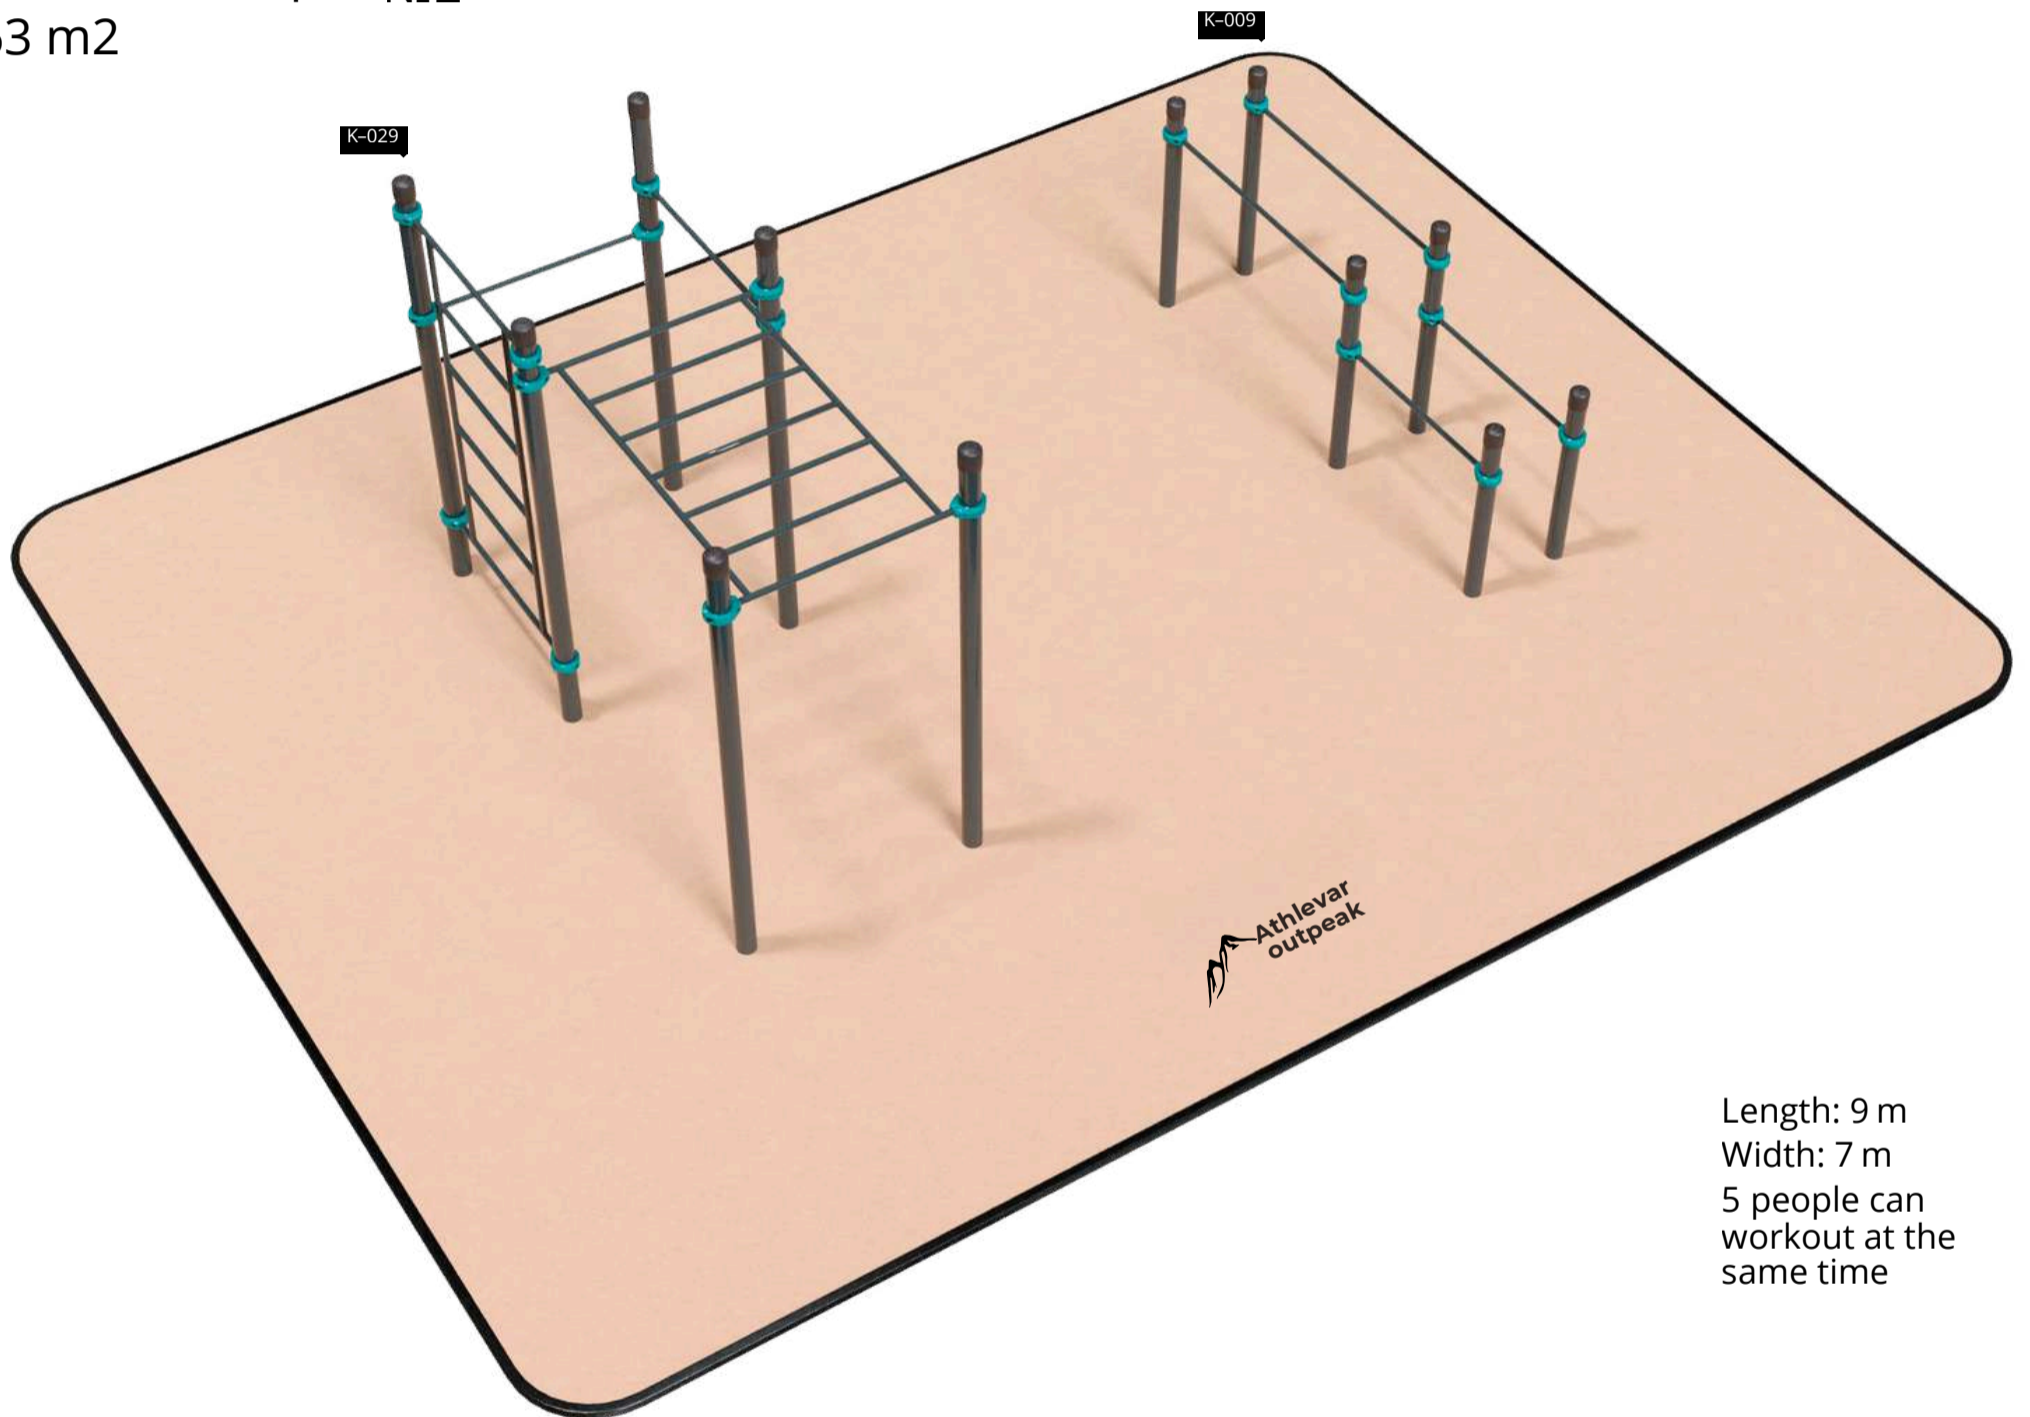

Our solutions are designed for:

- Public parks
- Schools & universities
- Hotels & resorts
- Residential estates
- Military & government spaces
- Fitness communities

Workout complex №1
57 m²

8

9

Length: 9,5 m
Width: 6 m
7 people can
workout at the
same time

Workout complex №2
63 m²

10

11

Length: 9 m
Width: 7 m
5 people can
workout at the
same time

Workout complex №3
96 m2

12

13

Length: 12 m
Width: 8 m
12 people can
workout at the
same time

Workout complex №4
135 m²

14

15

Length: 13,5 m
Width: 10 m
14 people can
workout at the
same time

Workout complex №5
165 m²

16

17

Length: 15 m
Width: 11 m
16 people can
workout at the
same time