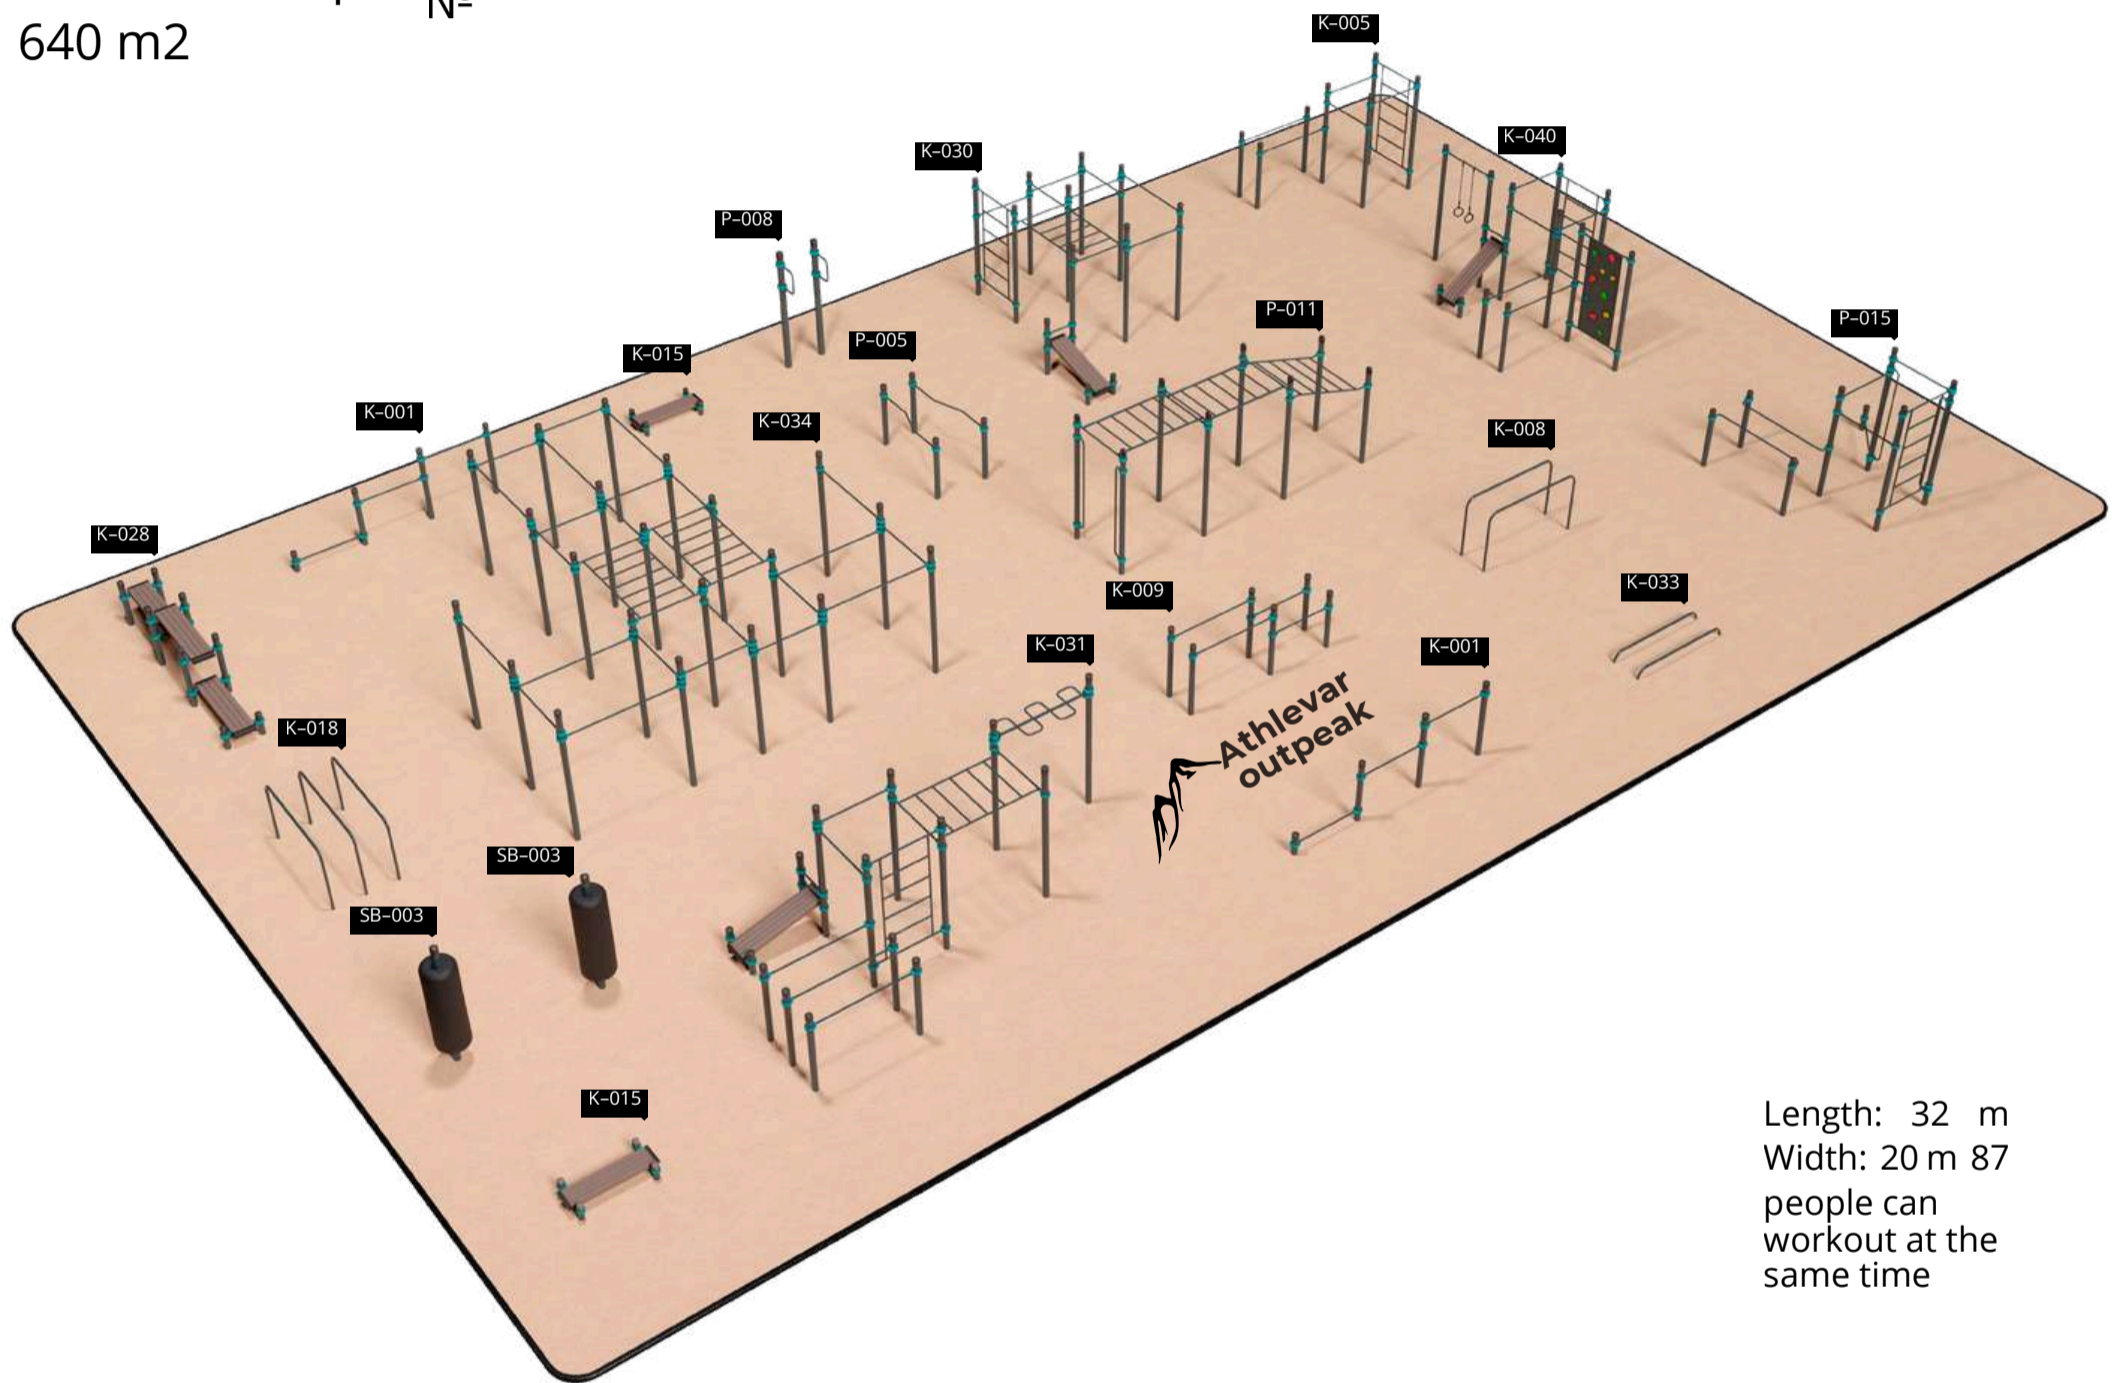

Workout complex №11
640 m²

28

29

Length: 32 m
Width: 20 m 87
people can
workout at the
same time