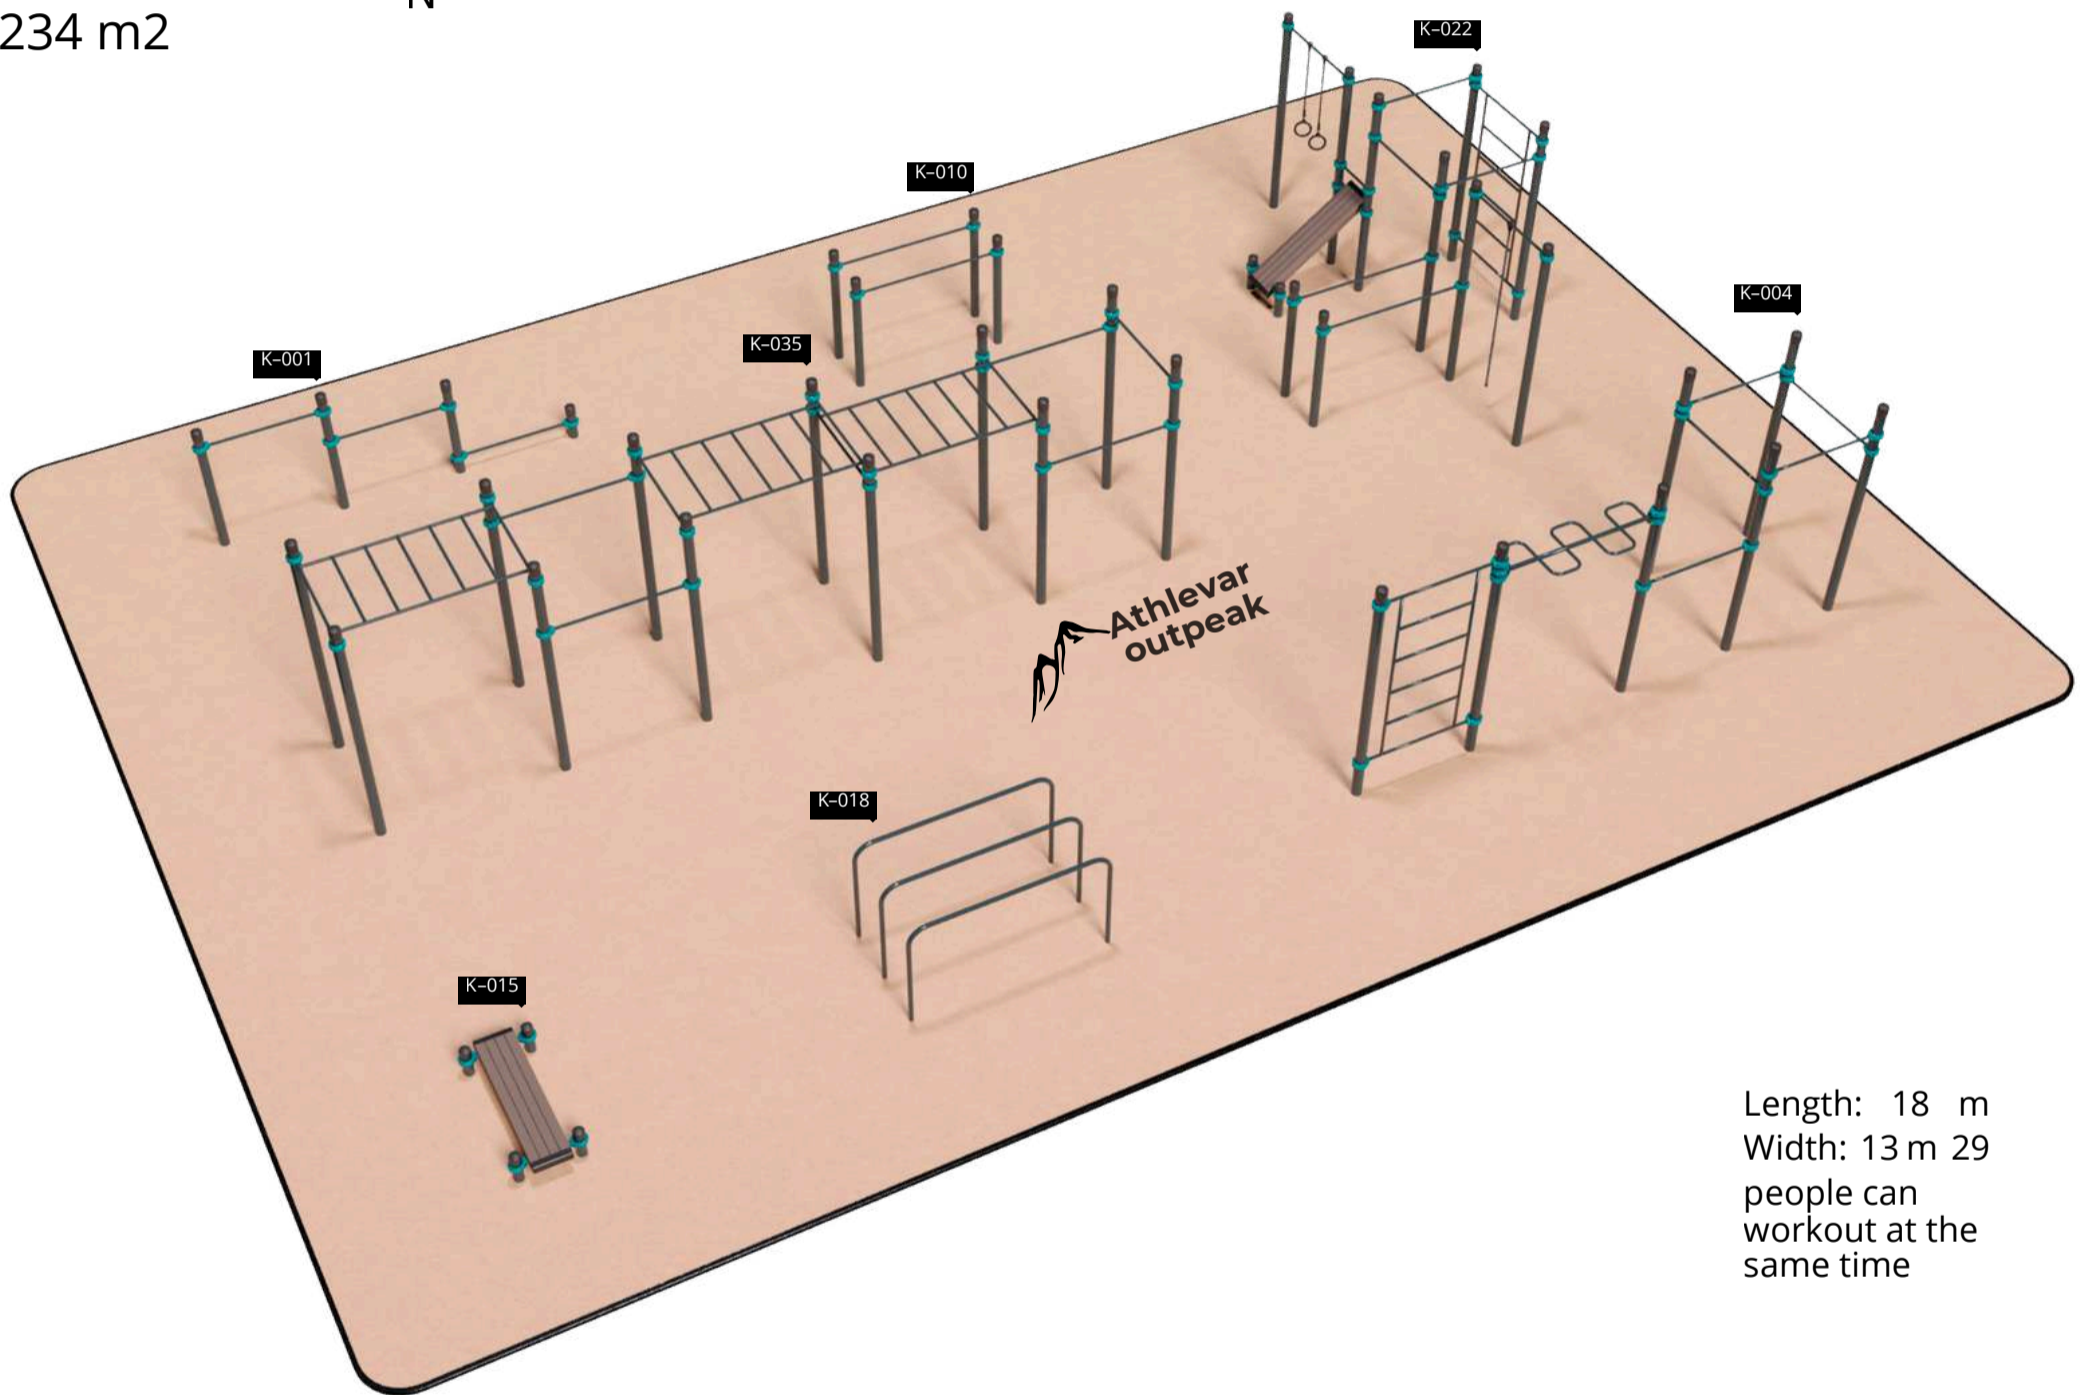

Workout complex №6
234 m²

18

19

Length: 18 m
Width: 13 m
29 people can
workout at the
same time