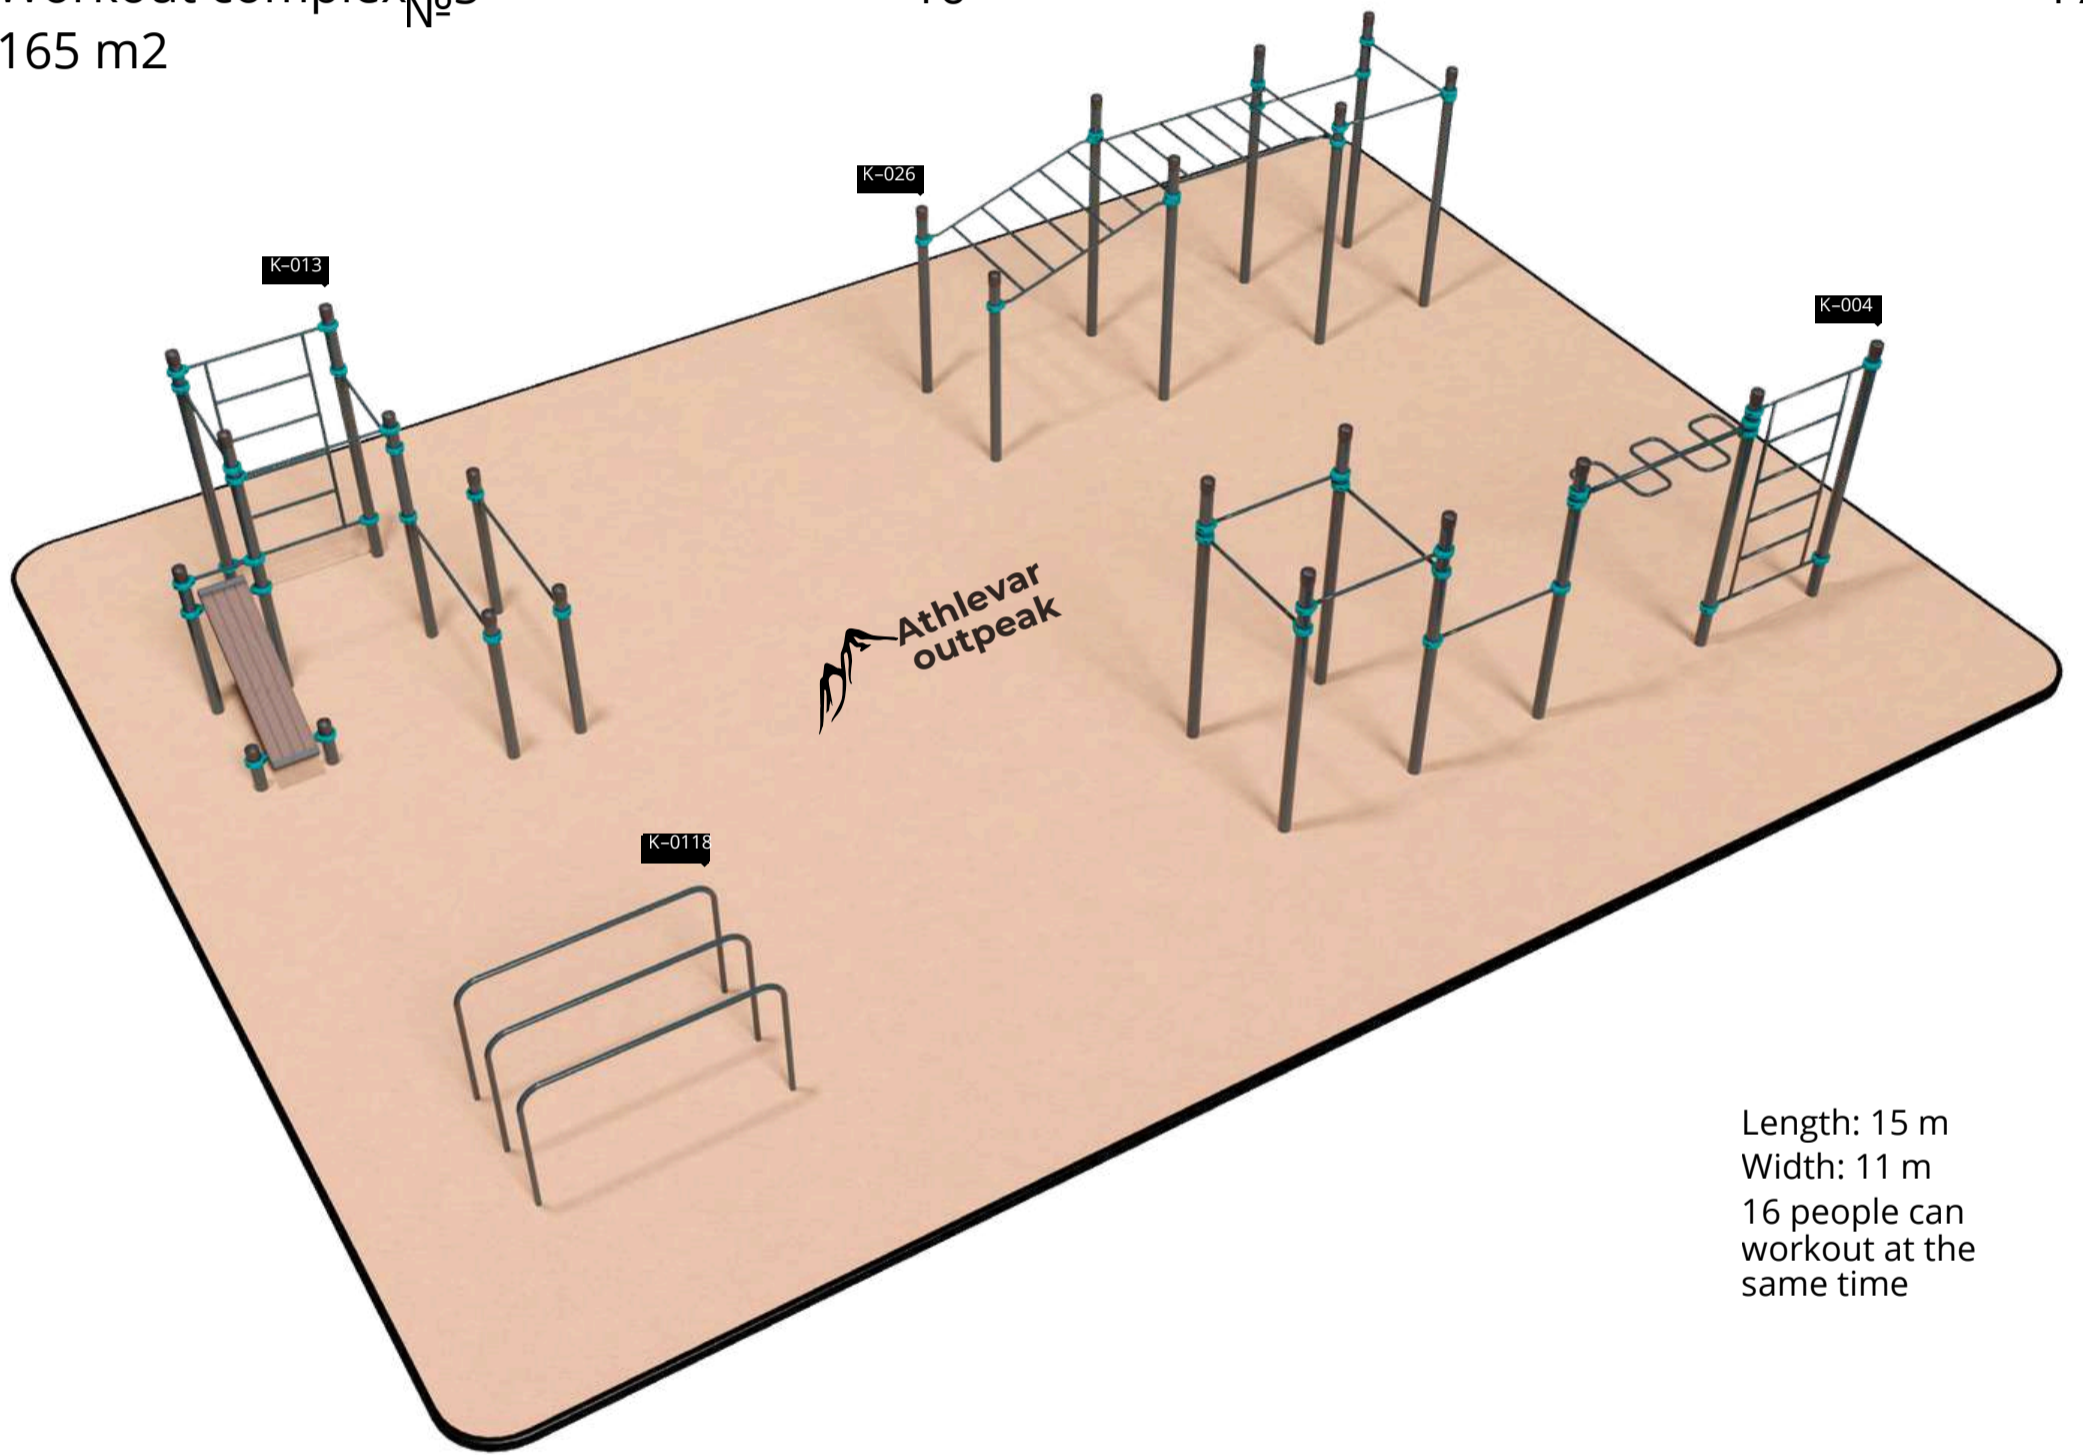

Workout complex №4
135 m²

14

15

Length: 13,5 m
Width: 10 m
14 people can
workout at the
same time

Workout complex №5
165 m²

16

17

Length: 15 m
Width: 11 m
16 people can
workout at the
same time