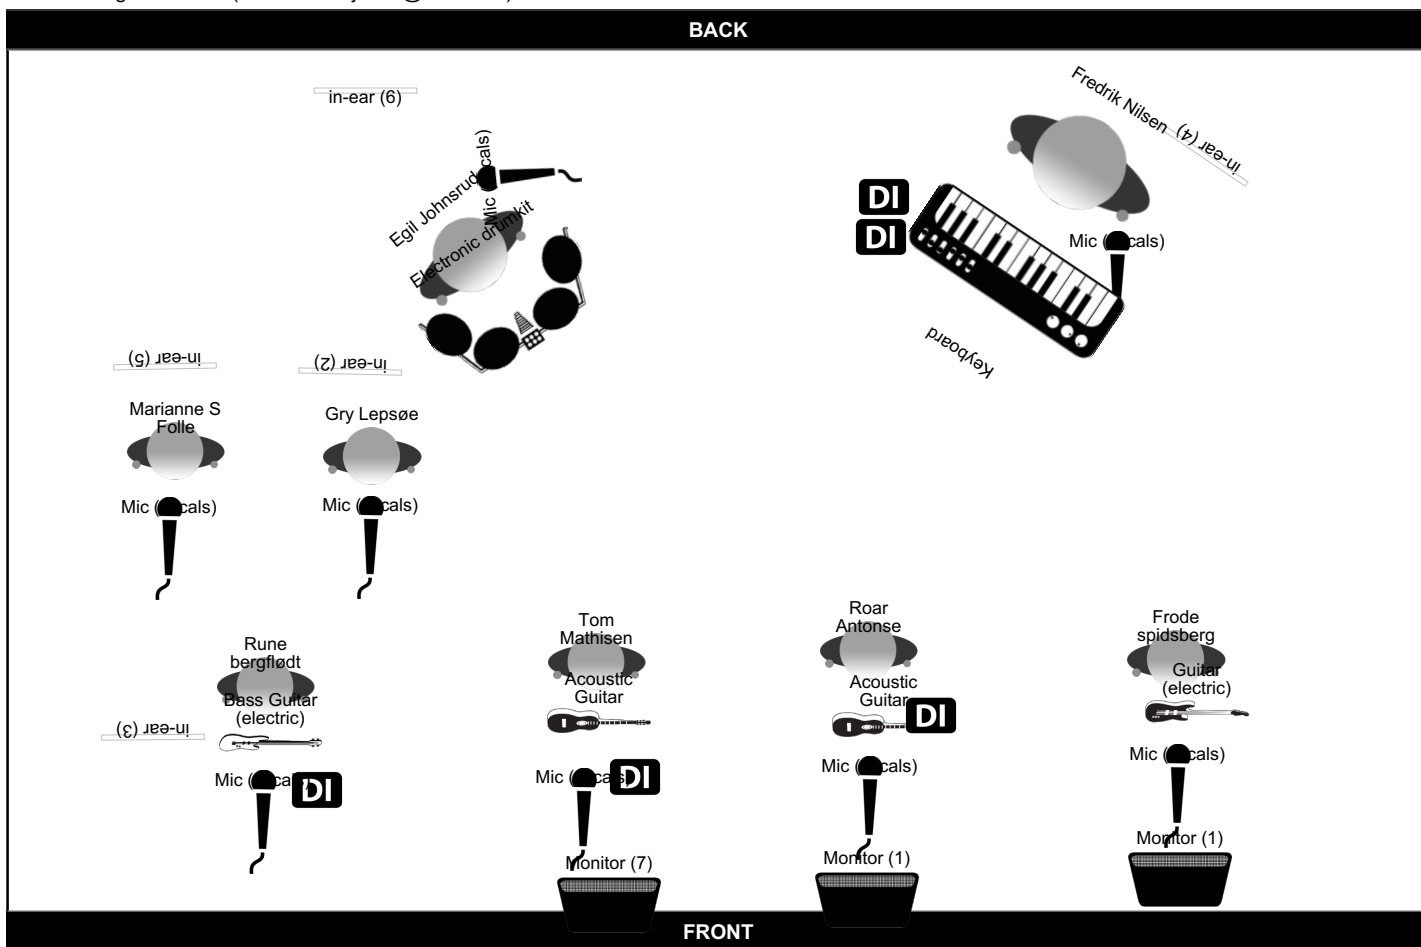

En dags pause (En dags pause / Tom Mathisen)

Made using:
MyStagePlan

Contact: Egil Johnsrud (90176287 /ejohns@online.no)

Extra Info

Har med Egen mixer og stagebox, Mikker, Backline, Trommer, Inear monitoring
Ved festival må det være en gjeste cat5 liggende ledig

Line Up

Name	Instrument
Roar Antonse	Mic (vocals),Acoustic Guitar
Egil Johnsrud	Electronic drumkit,Mic (vocals)
Frode spidsberg	Mic (vocals),Guitar (electric)
Rune bergflødt	Bass Guitar (electric),Mic (vocals)
Fredrik Nilsen	Mic (vocals),Keyboard
Gry Lepsøe	Mic (vocals)
Tom Mathisen	Acoustic Guitar,Mic (vocals)
Marianne S Folle	Mic (vocals)