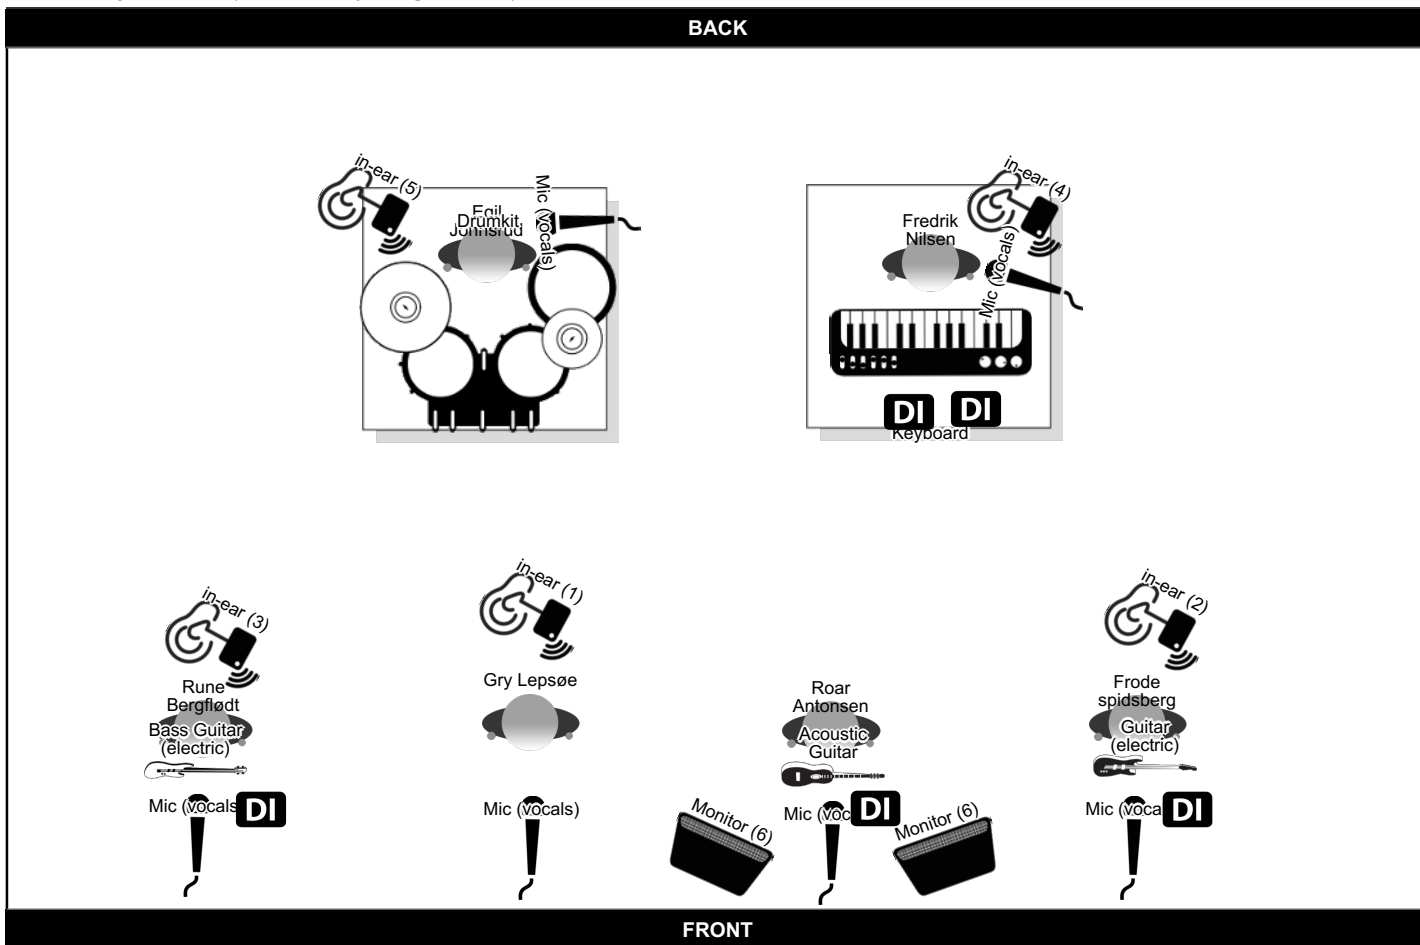

En dags pause (En dags pause turne)

Made using:
MyStagePlan

Contact: Egil Johnsrud (90176287 / ejohns@online.no)

Extra Info

Monitor Groups

Group	Soundmix
Group 1	Group 1
Group 2	Group 2
Group 3	Group 3
Group 4	Group 4
Group 5	Group 5
Group 6	Group 6