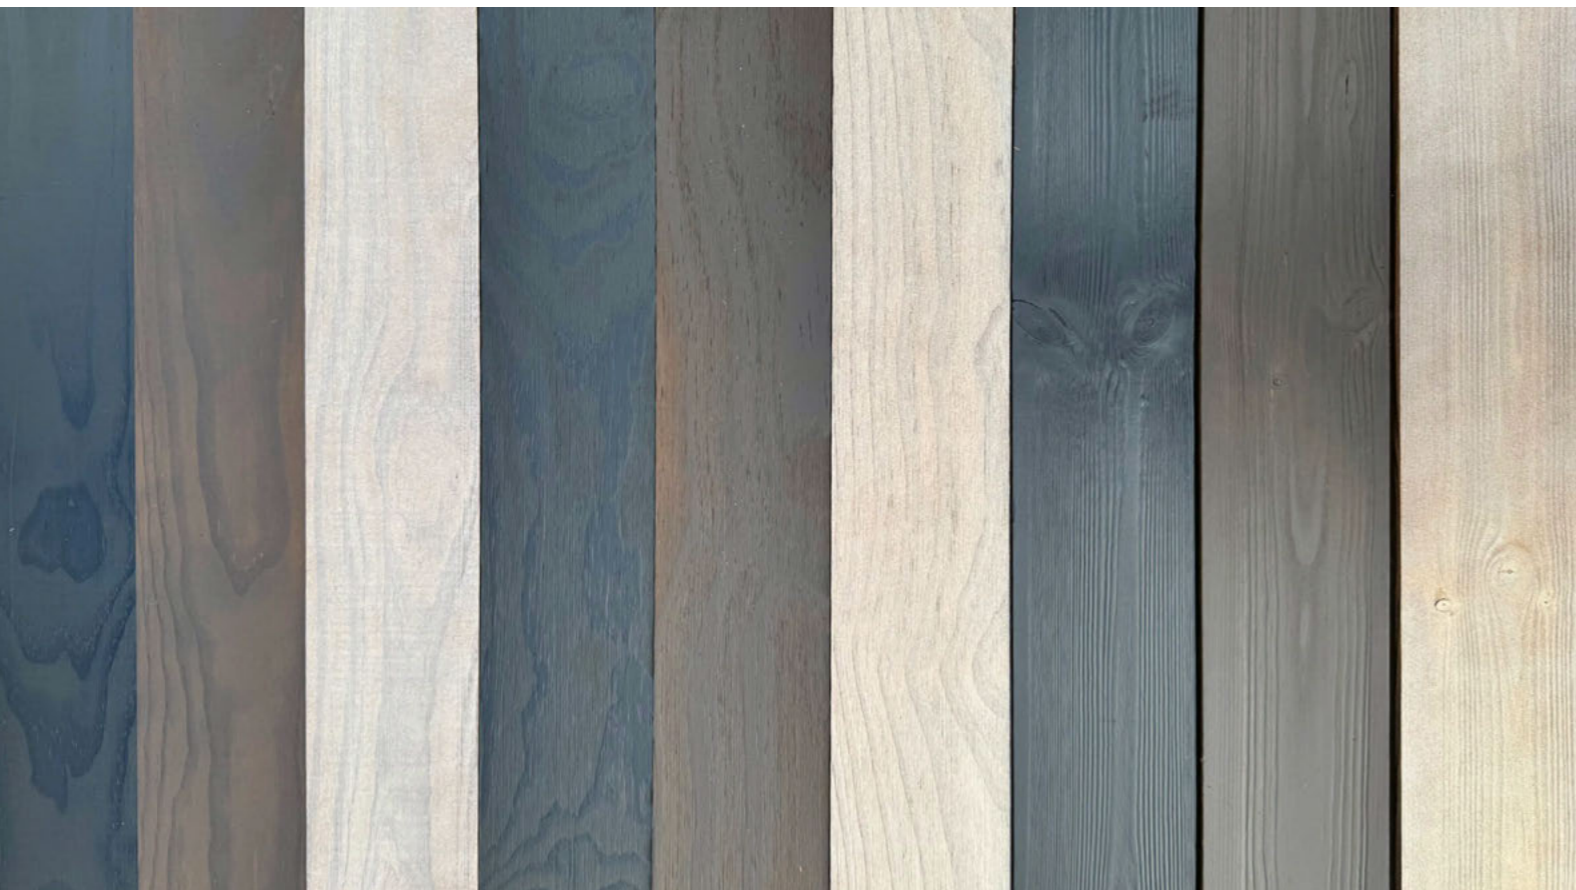

Kebony with colour grey, brown and black.