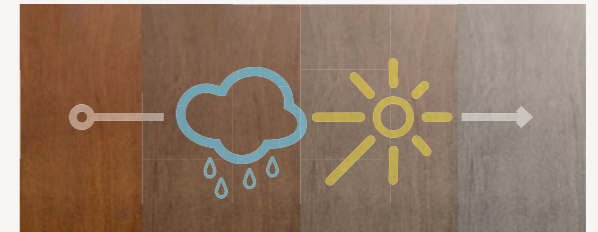

Kebony Clear

Kebony Clear evolution over time