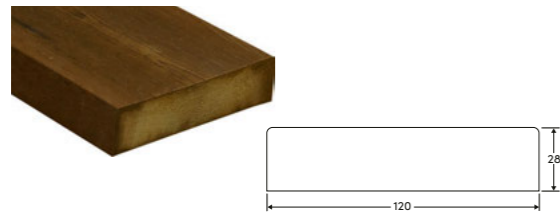

Kebony Character Decking

Kebony Character decking is engineered to handle the harshest of conditions. The rich brown colour and rustic grain are designed to impress, while hardwood-like durability and a rot and decay warranty provide supreme peace of mind. Your Kebony Character decking will stay timeless and beautiful.

Kebony Character Decking
28x120mm #1127