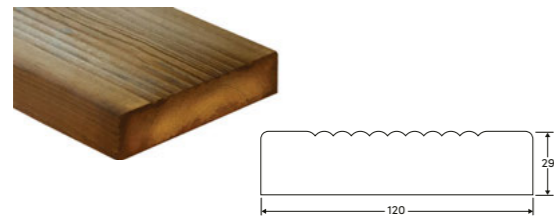

Kebony Character comb-faced Decking
28x120mm #2485

Discover
the full
portfolio

Decking accessories