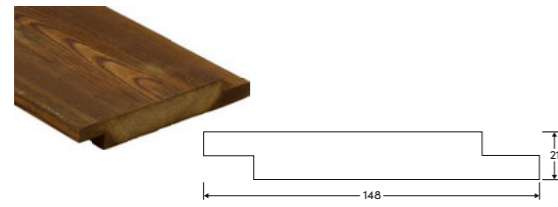

Kebony Character Cladding

The knotty grain of Kebony Character cladding gives your project a rustic feel at a value-conscious price. Kebony Character goes through the same modification process and comes with a 30-year warranty against rot.

For architects, designers and builders looking to customise their projects, our team can propose solutions to colour Kebony Character profiles.

Kebony Character Shiplap 90°

21x148 mm #2216