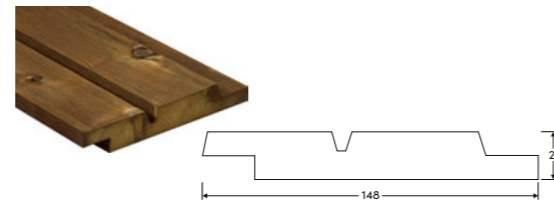

Kebony Character Shiplap 75° Shadowline

21x148 mm #2596