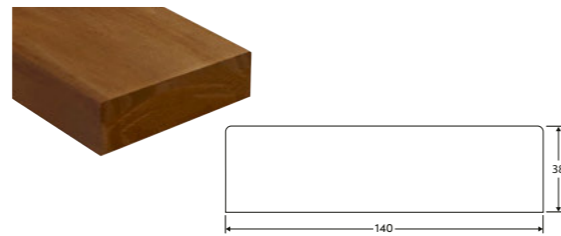

Kebony Clear Boardwalk

38x140mm #2522