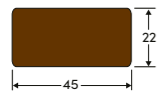

Kebony Clear Rectangular Rounded
22x45mm #2801