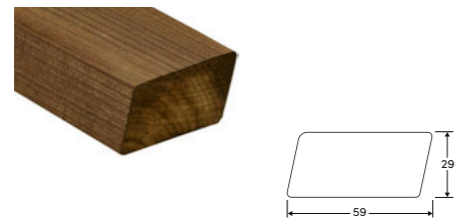

Kebony Character Rhombus

29x59 mm #2168