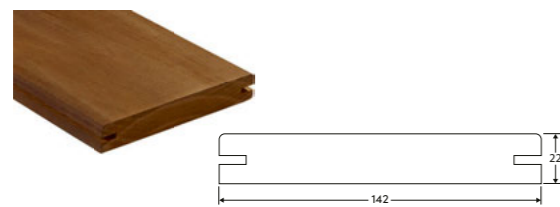

Kebony Clear Decking

22x142mm #2226

Kebony Clear Boardwalk

38x140mm #2522

Kebony Clear Decking w/side slits

22x142mm #2131

Discover
the full
portfolio

Private Villa - Porto Vecchio - France