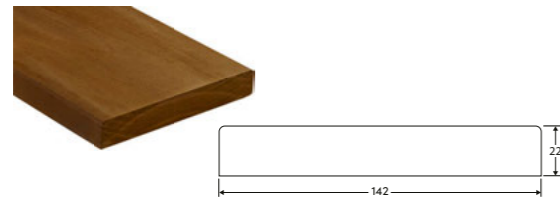

Kebony Clear Decking

Sourced from FSC®-certified forests, our Kebony Clear decking is engineered to handle the harshest of conditions. The rich brown color and clear grain are designed to impress, while hardwood-like durability and a 30 year rot and decay warranty provide supreme peace of mind. Whether you maintain the original colour or let Kebony Clear naturally grey, your project will amaze for decades to come.

Kebony Clear Decking

22x142mm #2226