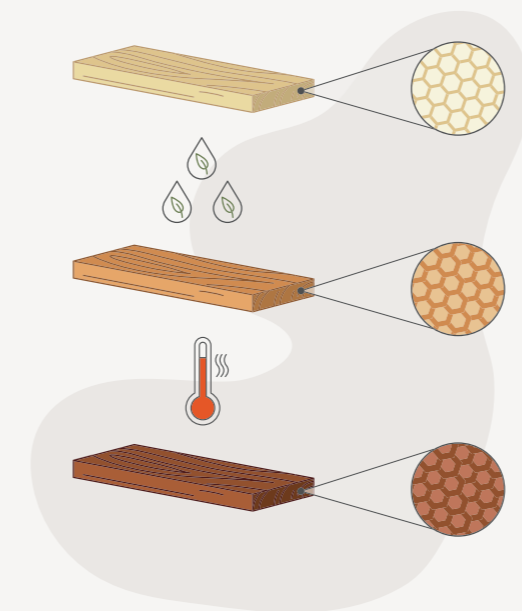

Dually Modified™ wood

Kebony revolutionizes wood enhancement through a patented technique that significantly enhances strength and longevity. This innovative process involves the impregnation of a biobased liquid, triggering two pivotal actions within the wood cell simultaneously: