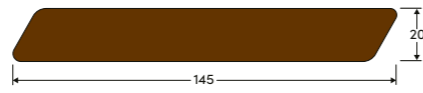

Kebony Clear Rhombus 60°
20x145mm #2833