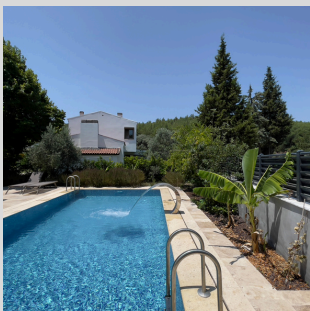

Bali Aquarelle

Length: 900 cm

Width: 350 cm

Depth: 155 cm

Swiss LustroLagoon

Length: 1200 cm

Width: 600 cm

Depth: 155 cm

Aegean Aquatique

Length: 800 cm

Width: 400 cm

Depth: 155 cm

Classic Aurawaves

Length: 900 cm

Width: 400 cm

Depth: 155 cm