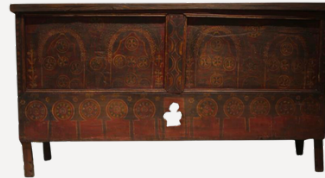

MRP. ₹ 1,53,400
| Dimensions: L 52" W 14.5" H 25"