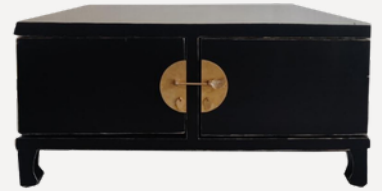

01 100284647-ARIANA STRIPELINEN CUSHION-ROSE **x2**

MRP. ₹ 3000 | Dimensions: 16" x 24"

02 ORIENTAL SWIVEL COFFEE TABLE ITEM CODE: 100237341

MRP. ₹ 1,03,800 (Single piece)
| Dimensions: L 39.5" D 39.5" H 15"