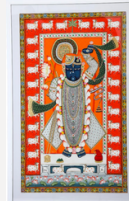

MRP. ₹ 4800
| Dimensions: 6" x 52"

04 ORIENTAL HORSESHOE CHAIR
ITEM CODE 100295565

MRP. ₹ 1,45,200
| Dimensions: L 28" W 28" H 31"

04 PICHWAI- SHRINATHJI KI SHRINGAR
ITEM CODE 100290731

MRP. ₹ 1,68,660 | Dimensions: 49" x 70"