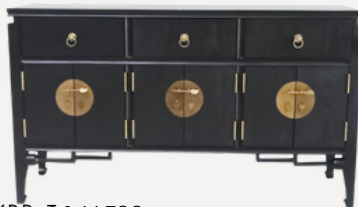

MRP. ₹ 1,66,700
| Dimensions: L 56" H 32" D 16"