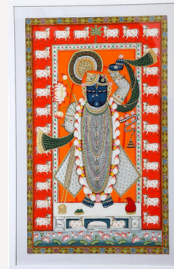

04 PICHWAI- SHRINATHJI KI
SHRINGAR
ITEM CODE I00290731

MRP. ₹ 1,68,660 | Dimensions: 49" x 70"