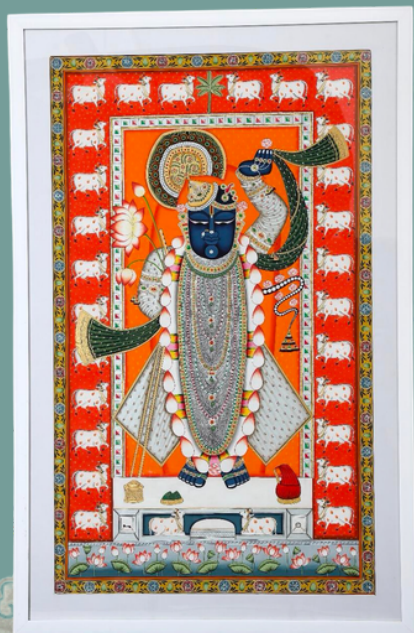

PROFILE CHAIR WITH VINTAGE AFRICAN KUBA CLOTH ITEM CODE I00290730

The Profile Chair with vintage African Kuba cloth exudes cultural richness. Its modern design beautifully complements the intricate patterns and vibrant colors of the Kuba cloth, creating a striking blend of tradition and modernity. This chair is more than just a piece of furniture; it's a statement of artistry, making it a captivating addition to any interior space.

Price: Rs 1,20,700/- (Single)

Material: Teak Wood

Care instruction: Wipe with dry cloth

Dimensions: L-27 x D-32 x SH-16 x BH-34

Armrest 24"

PICHWAI- Shrinathji Ki Shringar ITEM CODE I00290731

Pichwai artworks often depict various scenes from the life of Lord Krishna. These paintings are usually created on cloth or cotton fabric, using natural dyes and pigments.

Shrinathji Ki Shringar refers to the adornment or decoration of the idol of Shrinathji, the process involves dressing up the deity, decorating it with jewelry, flowers, and other offerings, and performing rituals accompanied by devotional songs and chants.

Price : Rs 1,68,660/- (Single piece)

Material : Textile

Care instruction : Wipe with dry cloth

Dimensions :

W 49"

H 70 "