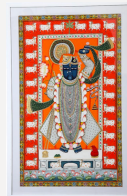

04 PICHWAI- SHRINATHJI KI SHRINGAR
ITEM CODE 100290731

MRP. ₹ 1,68,660 | Dimensions: 49" x 70"