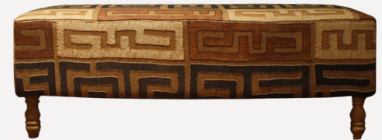

07 KUBA BENCH ITEM CODE 100299808

MRP. ₹ 76,700 | Dimensions:
H 18" W 24" L 48"

Get this under 6 lakhs

This entire look costs, 5,20,400.