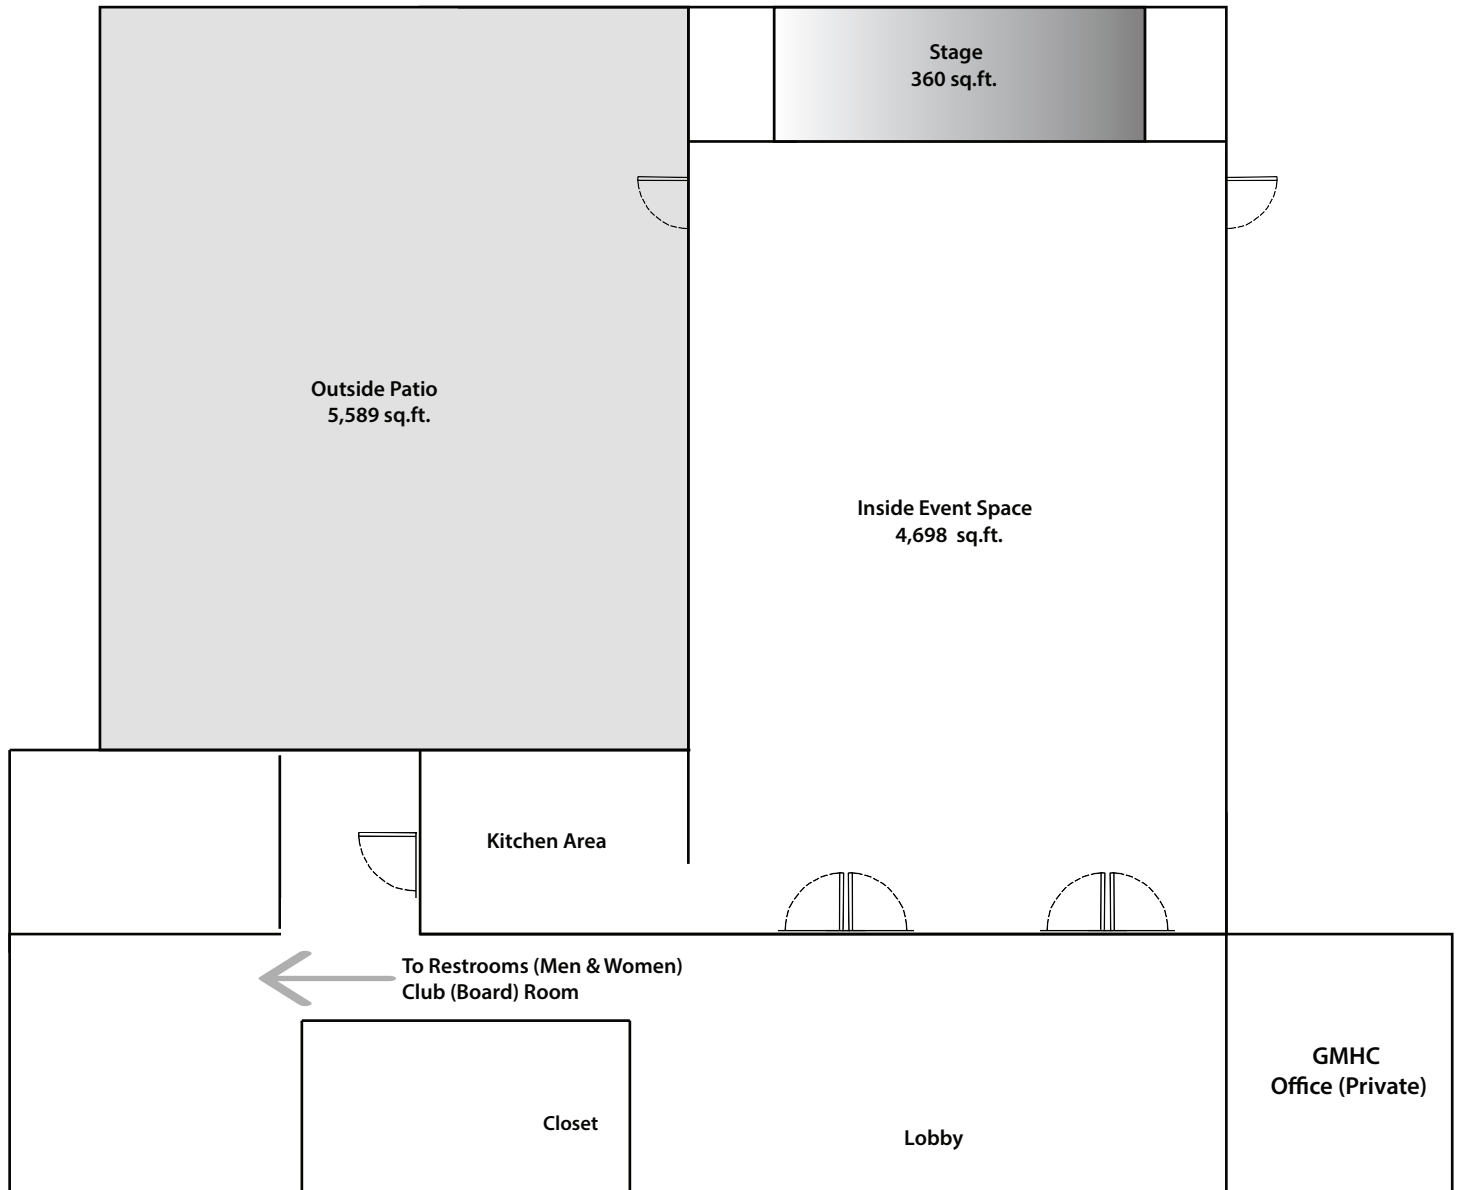

GREENMONT HALL
(Approximate measurements; not to scale)

- 4,698 sq.ft. with 360 sq.ft. stage
- Capacity per City of Kettering
 - 154 with tables/chairs
 - 331 with chairs only
 - 521 standing only
- 22 Tables and 160 chairs (6 chairs per table = 132 chairs)
- Two (2) Large Scree Smart TV's (WiFi Accessible)
- Kitchen: 4-burner stove with oven, microwave, refrigerator, vintage Coke-a-Cola Cooler and Jute Box
- 5,589 sq.ft. patio space