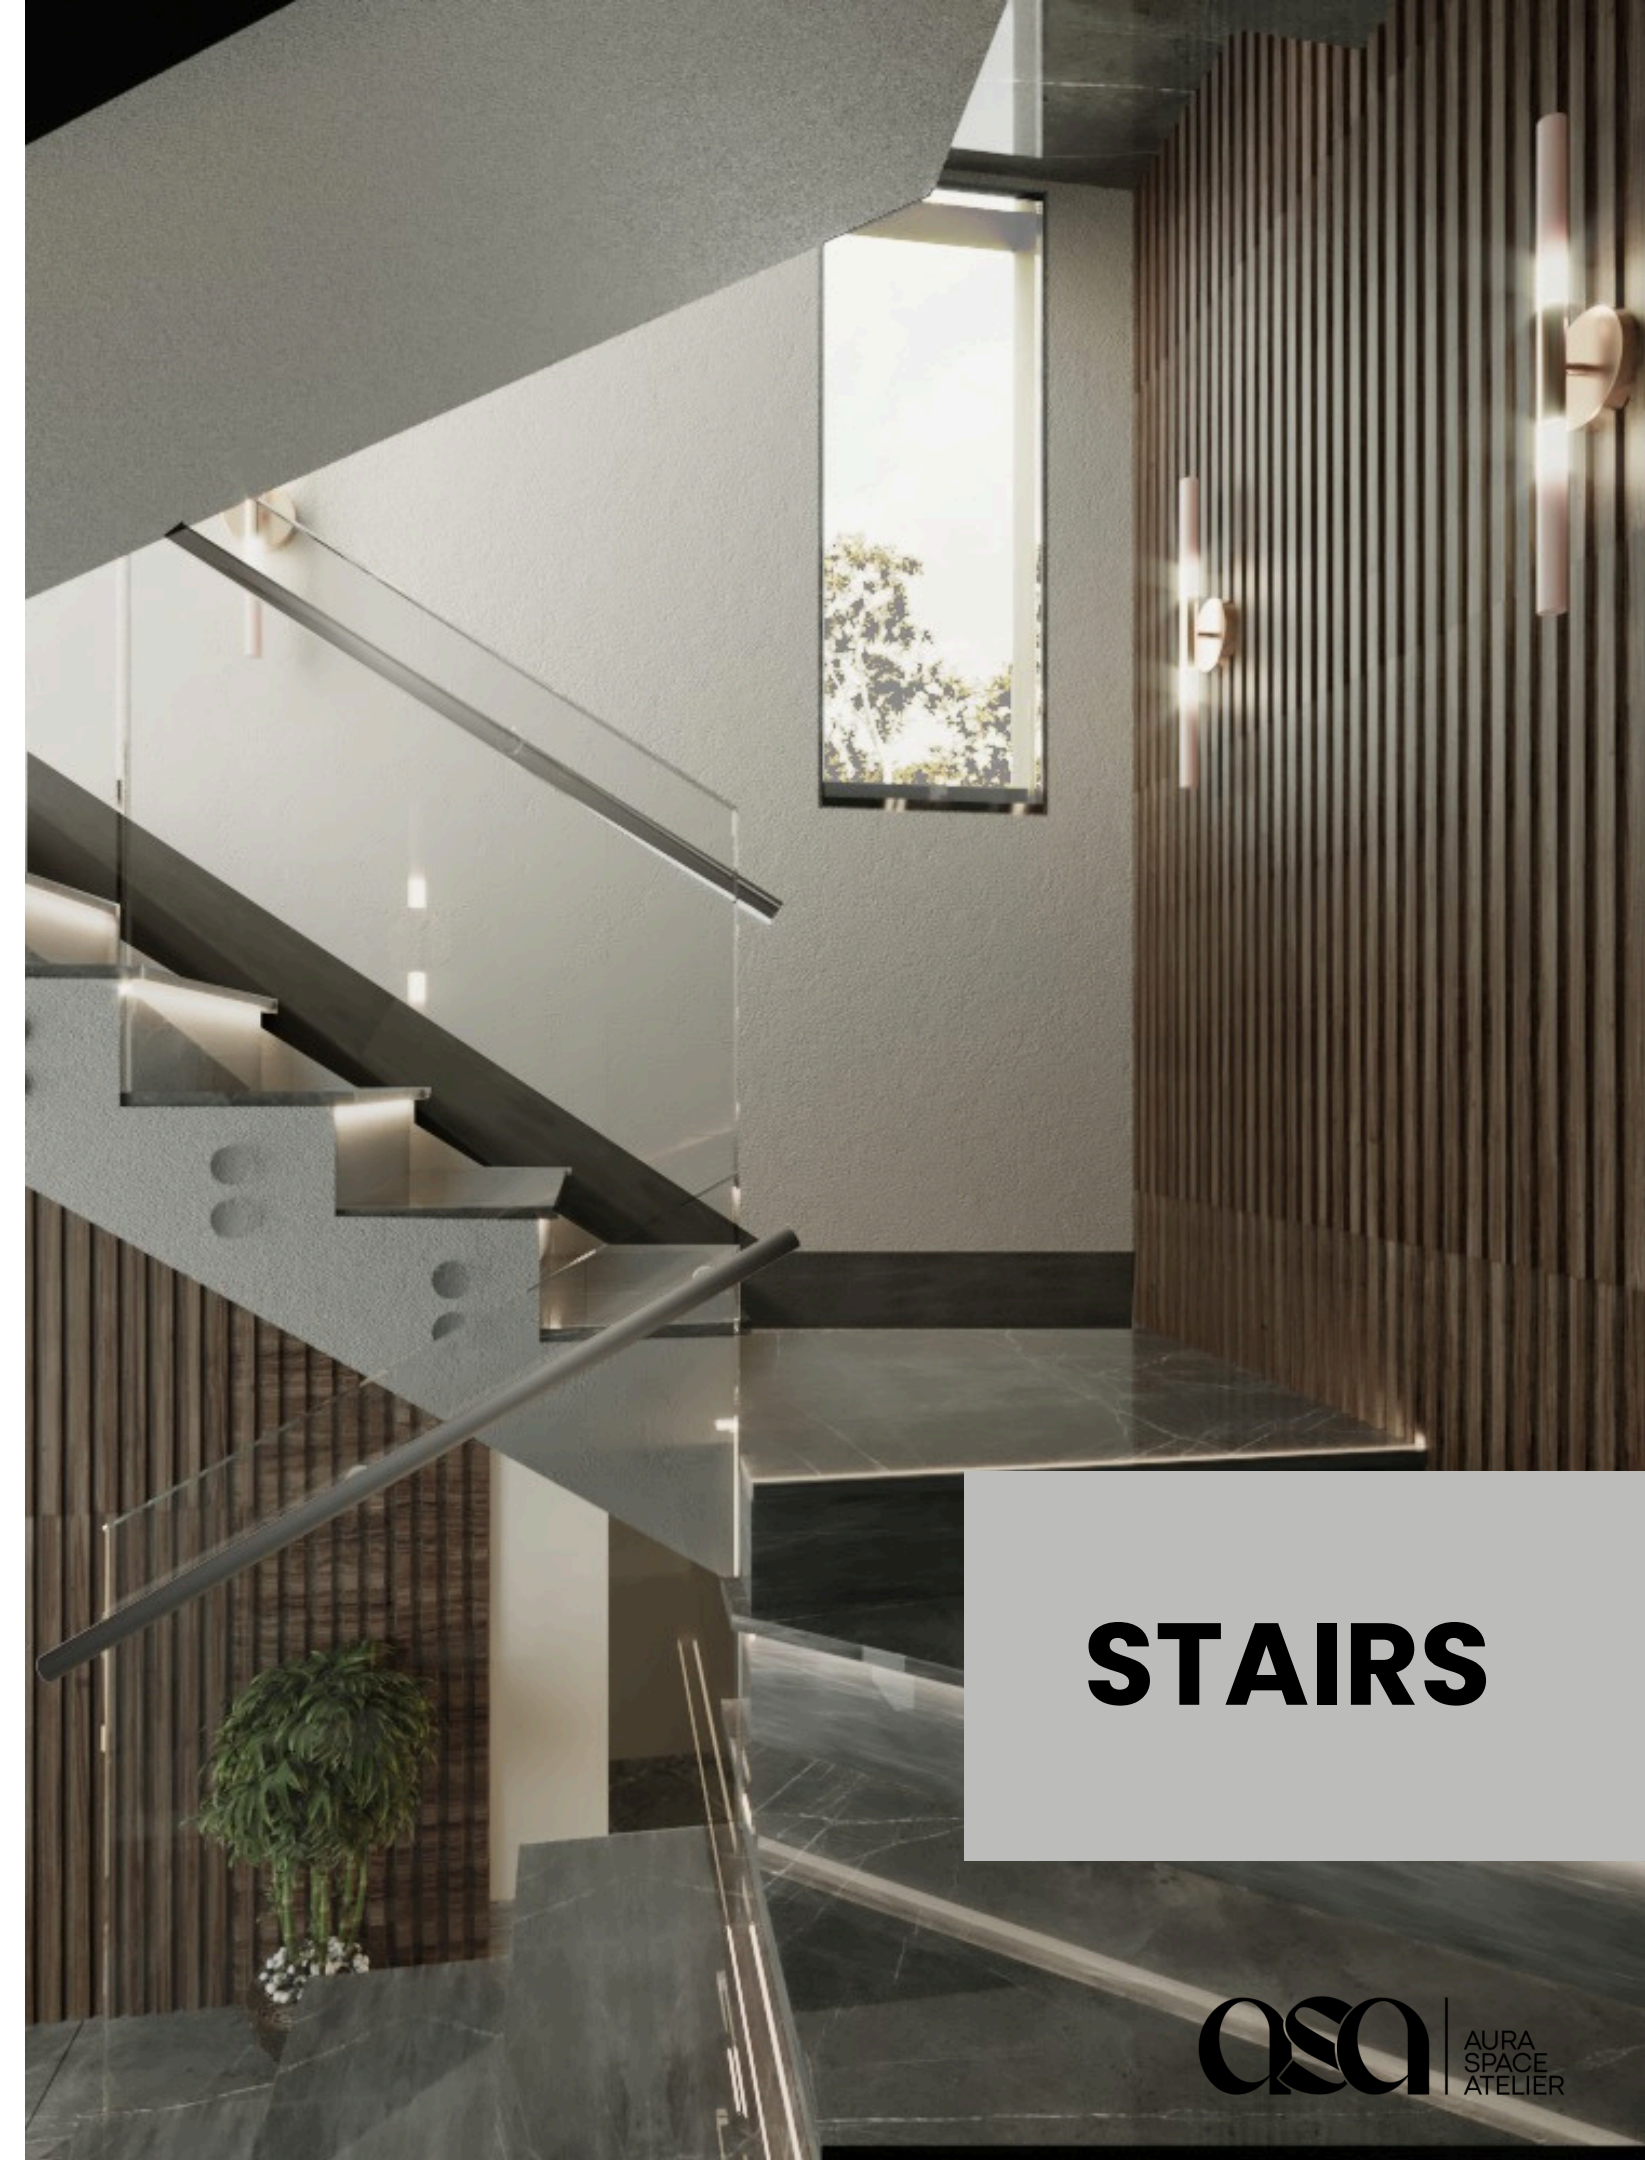

Real photo

Cladding on stair walls adds texture, protection, and visual impact—whether through wood, marble, stone, or modern panels. When paired with integrated lighting like LED strips or recessed wall lights, the staircase becomes a highlighted architectural feature that combines functionality with elegant design.

STAIRS