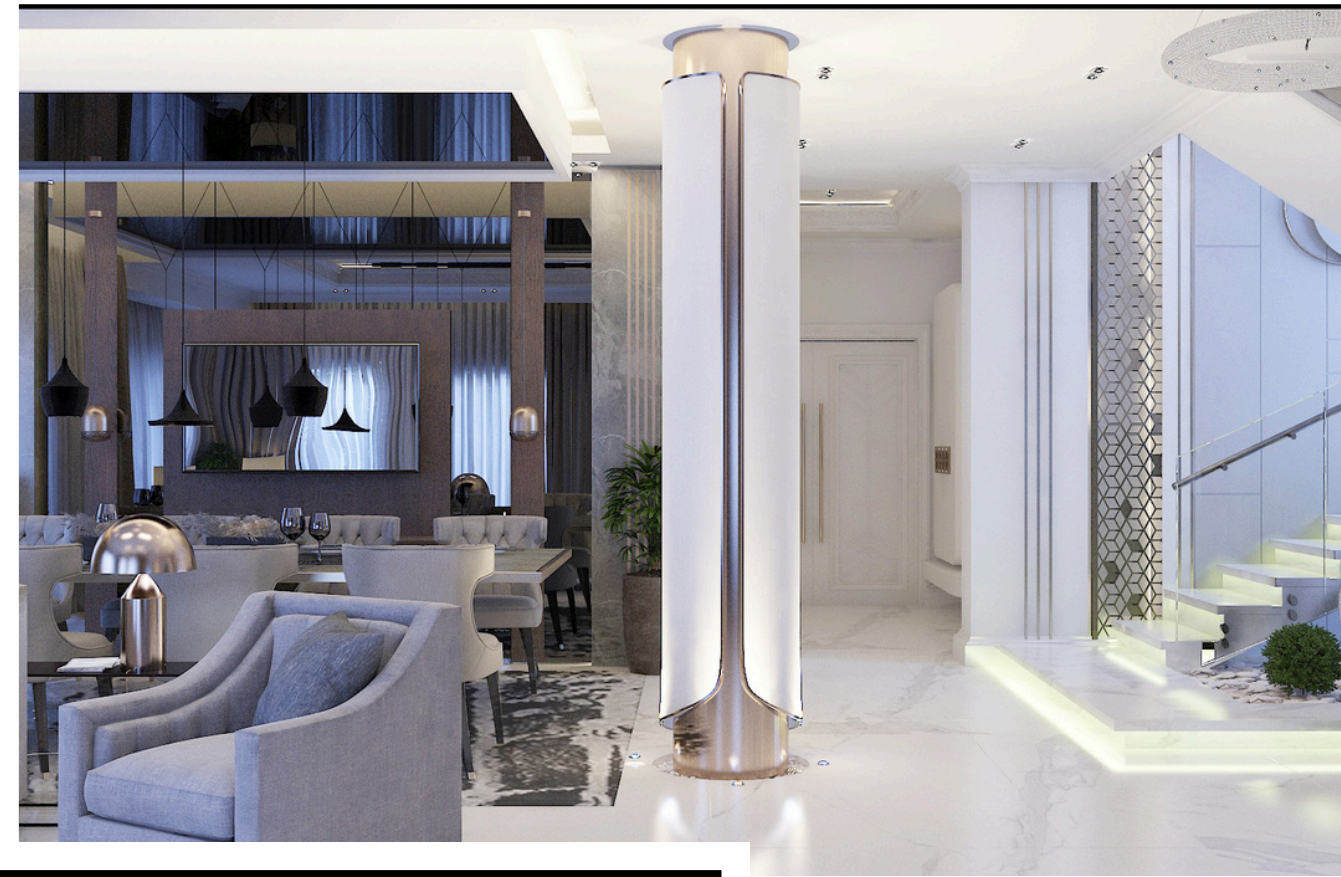

# THE GRAND ENTRANCE

A contemporary villa designed with refined elegance and timeless simplicity. Soft neutral palettes, marble accents, and warm layered lighting create a harmonious flow throughout the spaces. Clean lines, luxurious materials, and thoughtful detailing come together to offer a sophisticated yet welcoming home experience.

# BUILT DESIGN

The 45-degree wood cladding adds depth and visual movement to the space, creating a refined and elegant finish with a modern architectural touch.