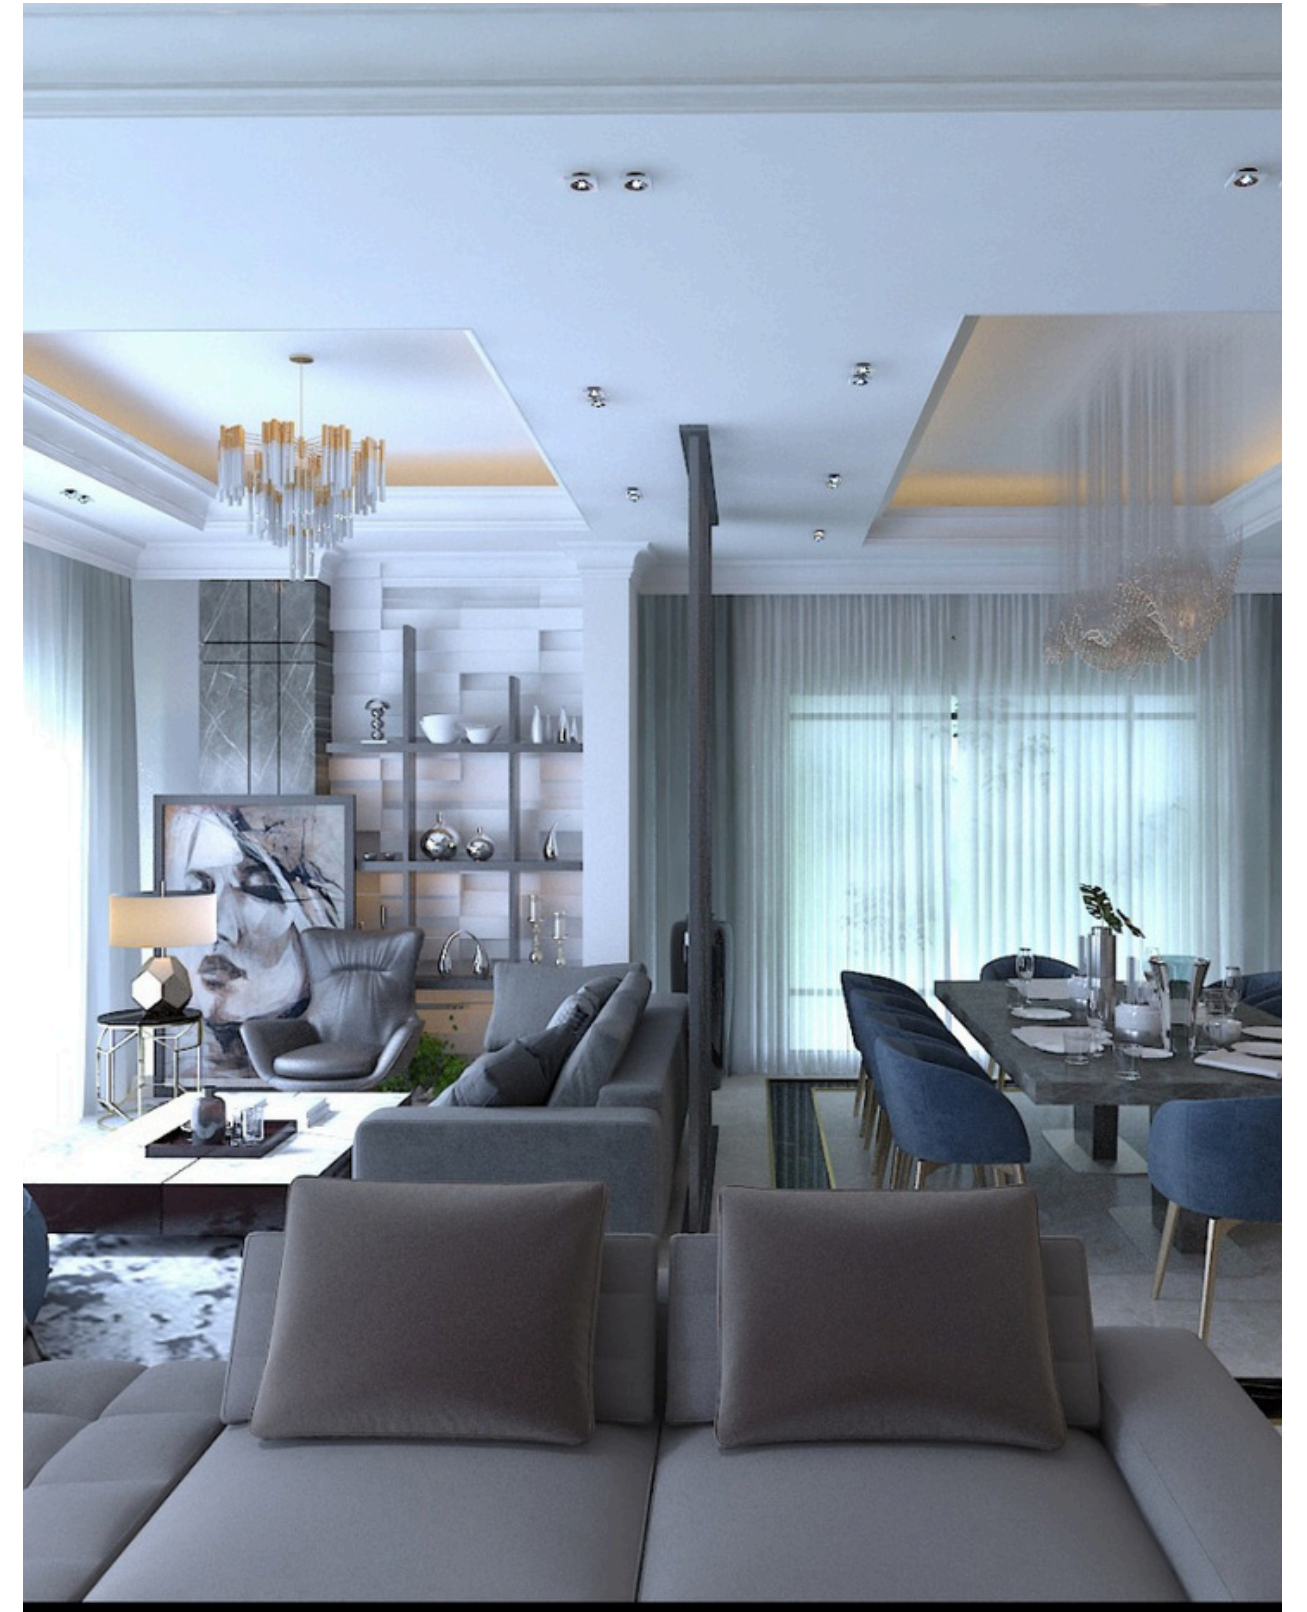

VILLA B3

Karma 4 compound