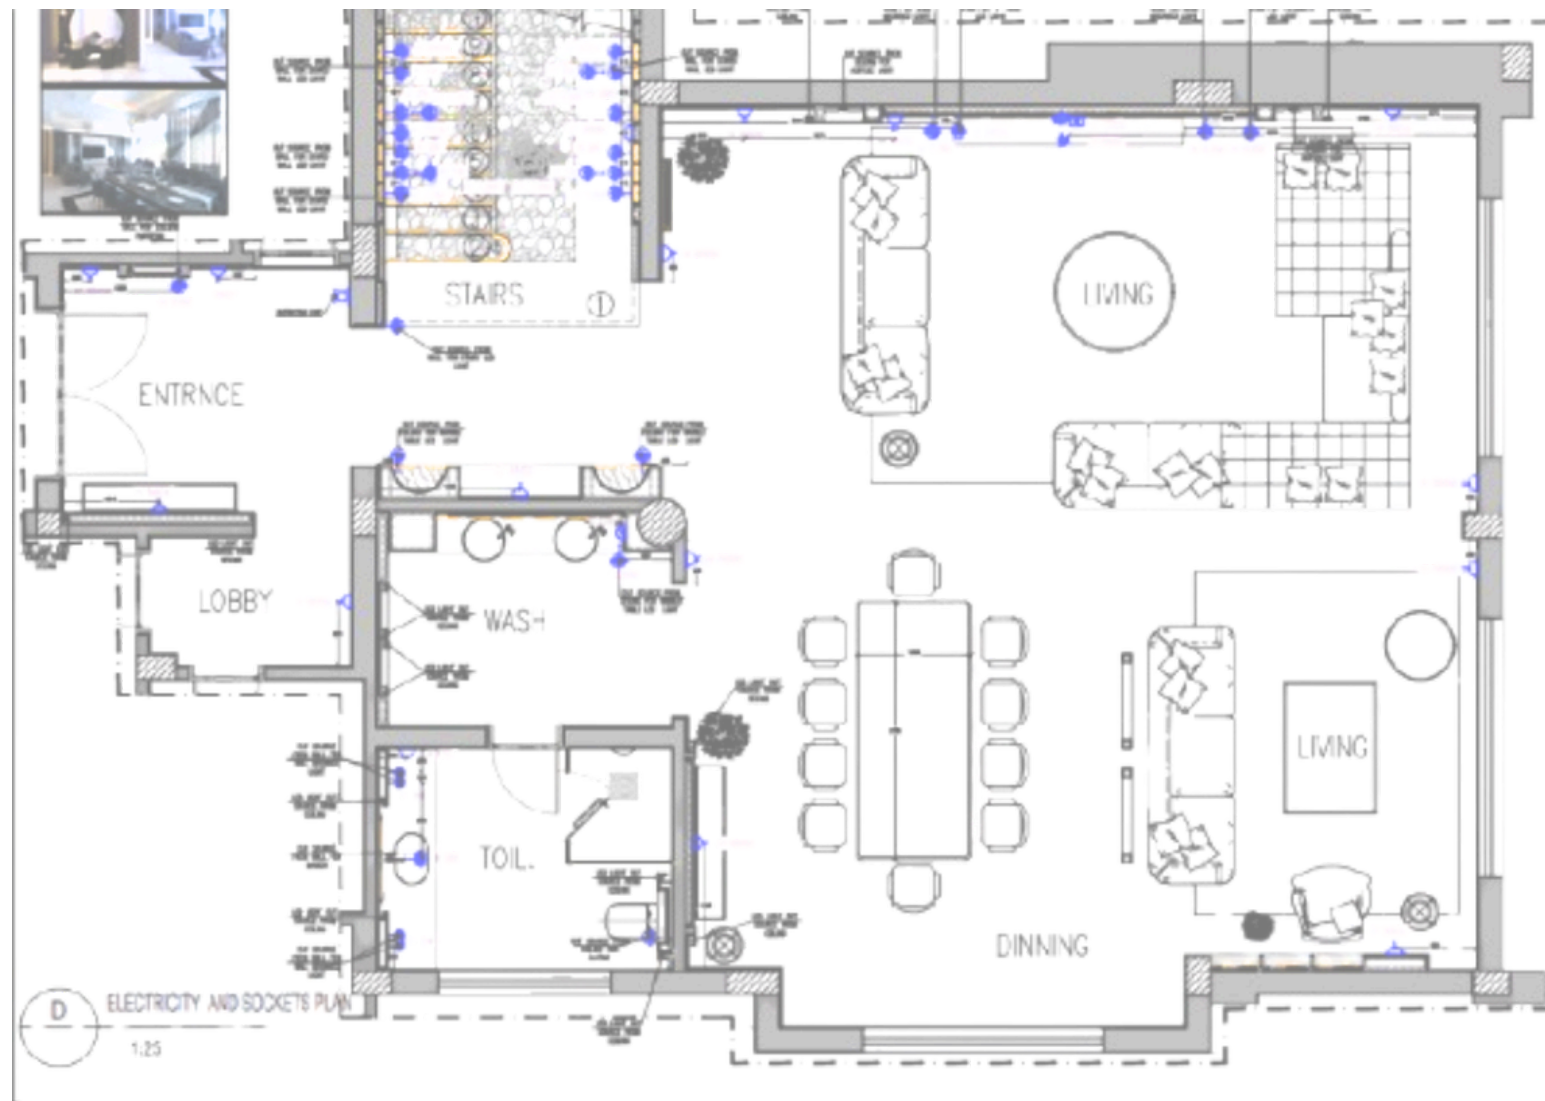

VILLA B3

Karma 4 compound