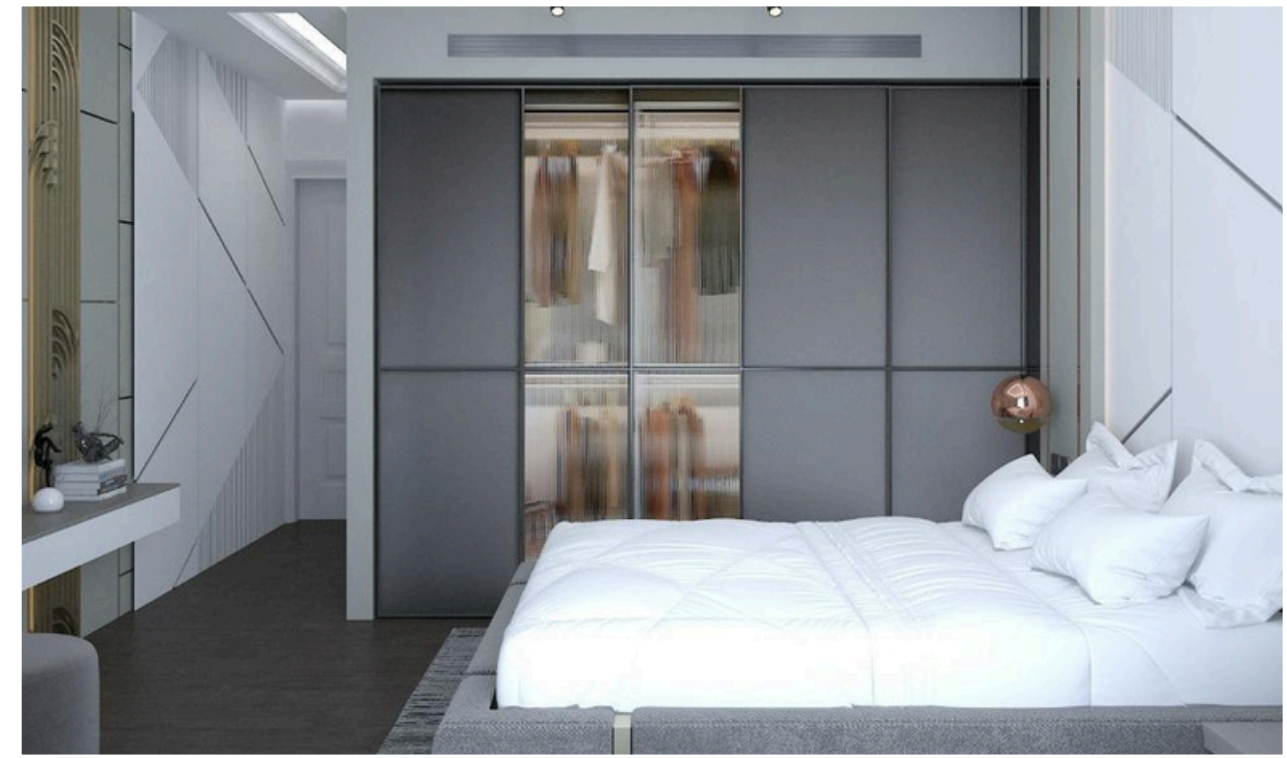

# MODERN VILLA

A modern villa is defined by clean lines, open spaces, and abundant natural light. With floor-to-ceiling glass, neutral tones, and high-end materials like wood and stone, it blends indoor and outdoor living seamlessly. Designed for both elegance and comfort, it offers a minimalist yet luxurious lifestyle.