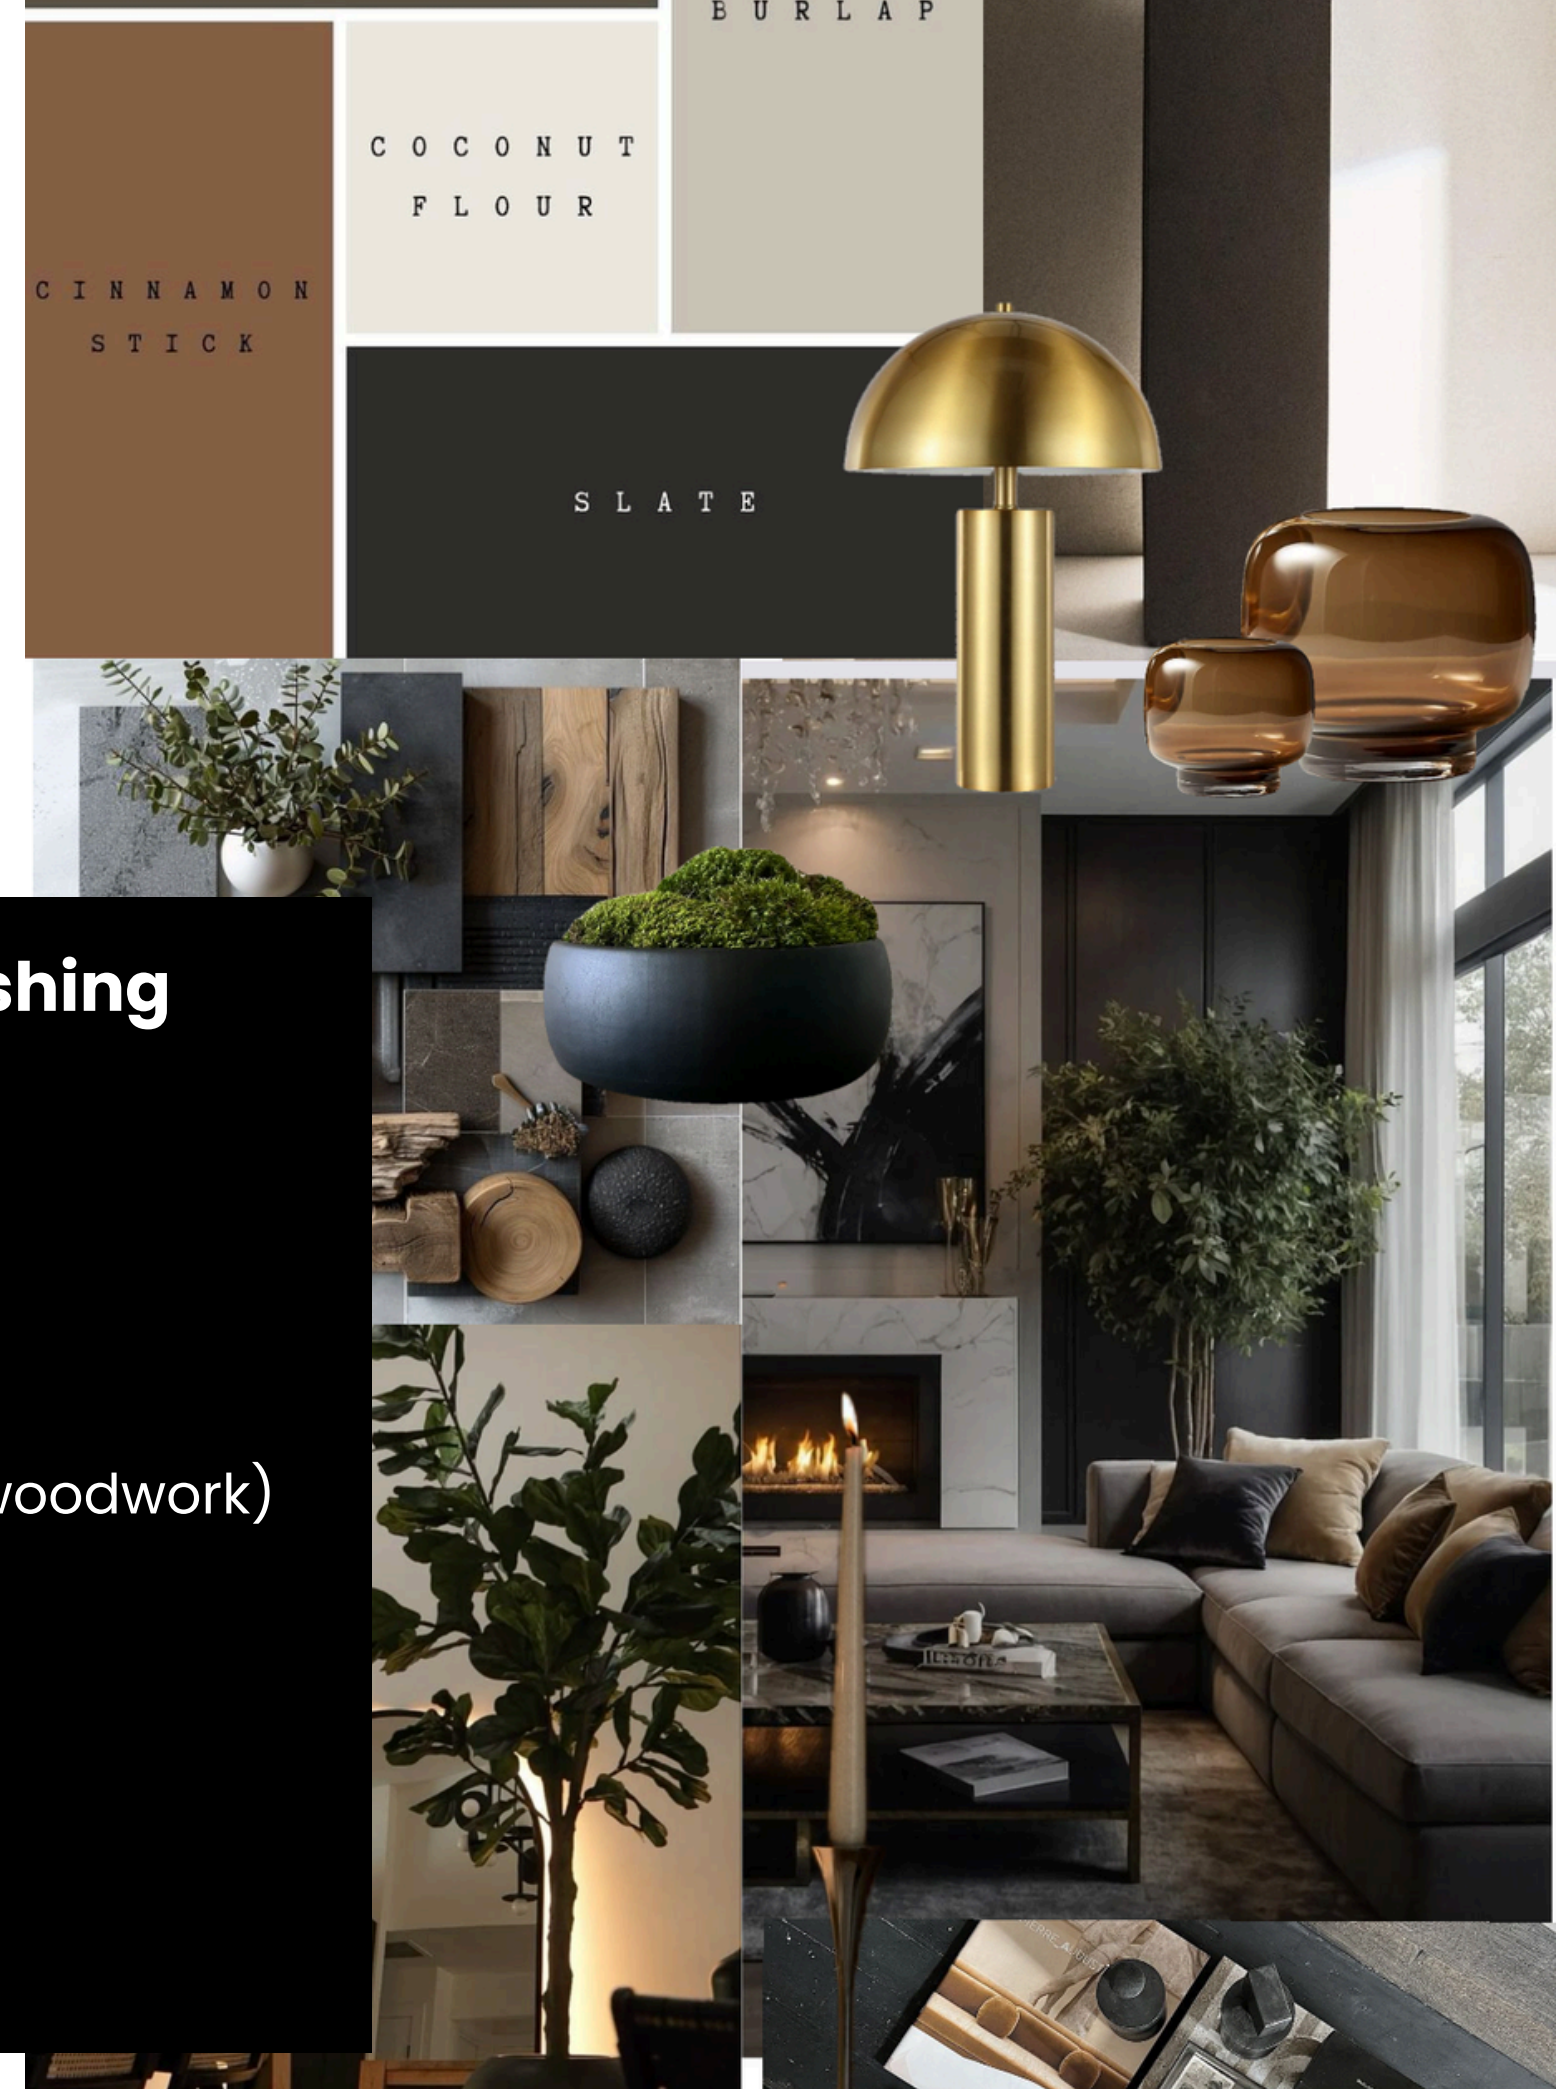

WHAT WE DO ?

We offer a full range of interior design and finishing services, tailored to each project's needs:

- Interior Design & Space Planning
- Concept Development & Mood Boards
- Architectural & Technical Drawings
- Premium Finishing Works (floors, walls, ceilings, paint, woodwork)
- Custom Furniture & Joinery
- Material Selection & Procurement
- Project Management & Site Supervision
- Turnkey Interior Solutions