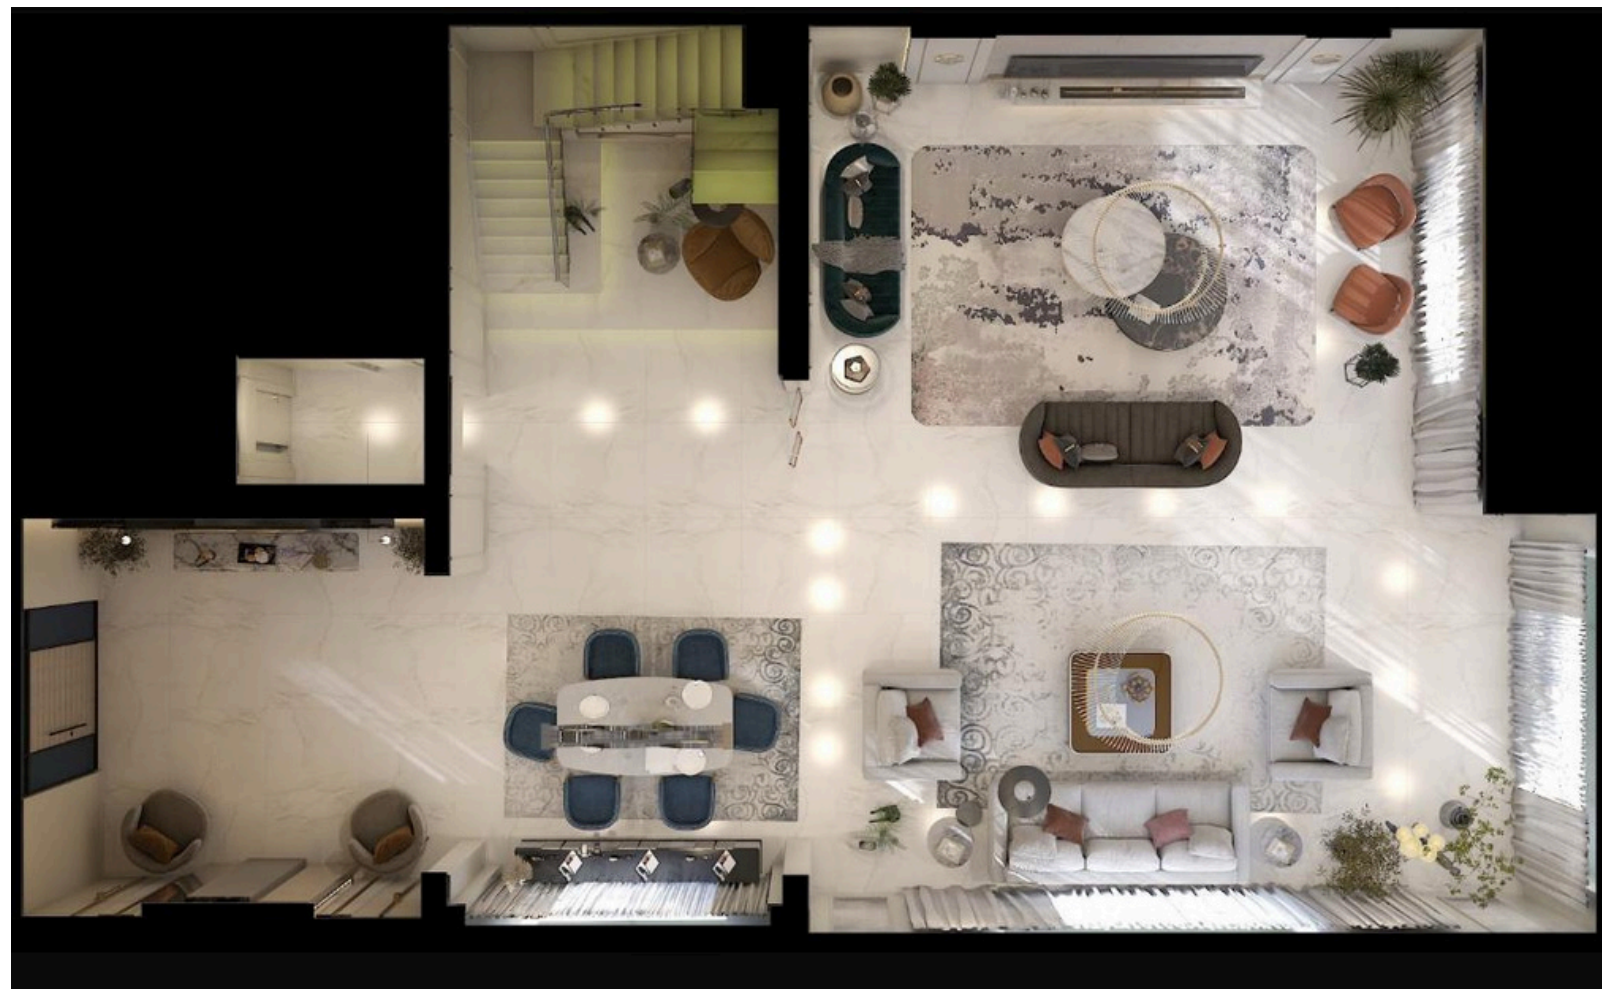

VILLA B1

Karma 4 compound