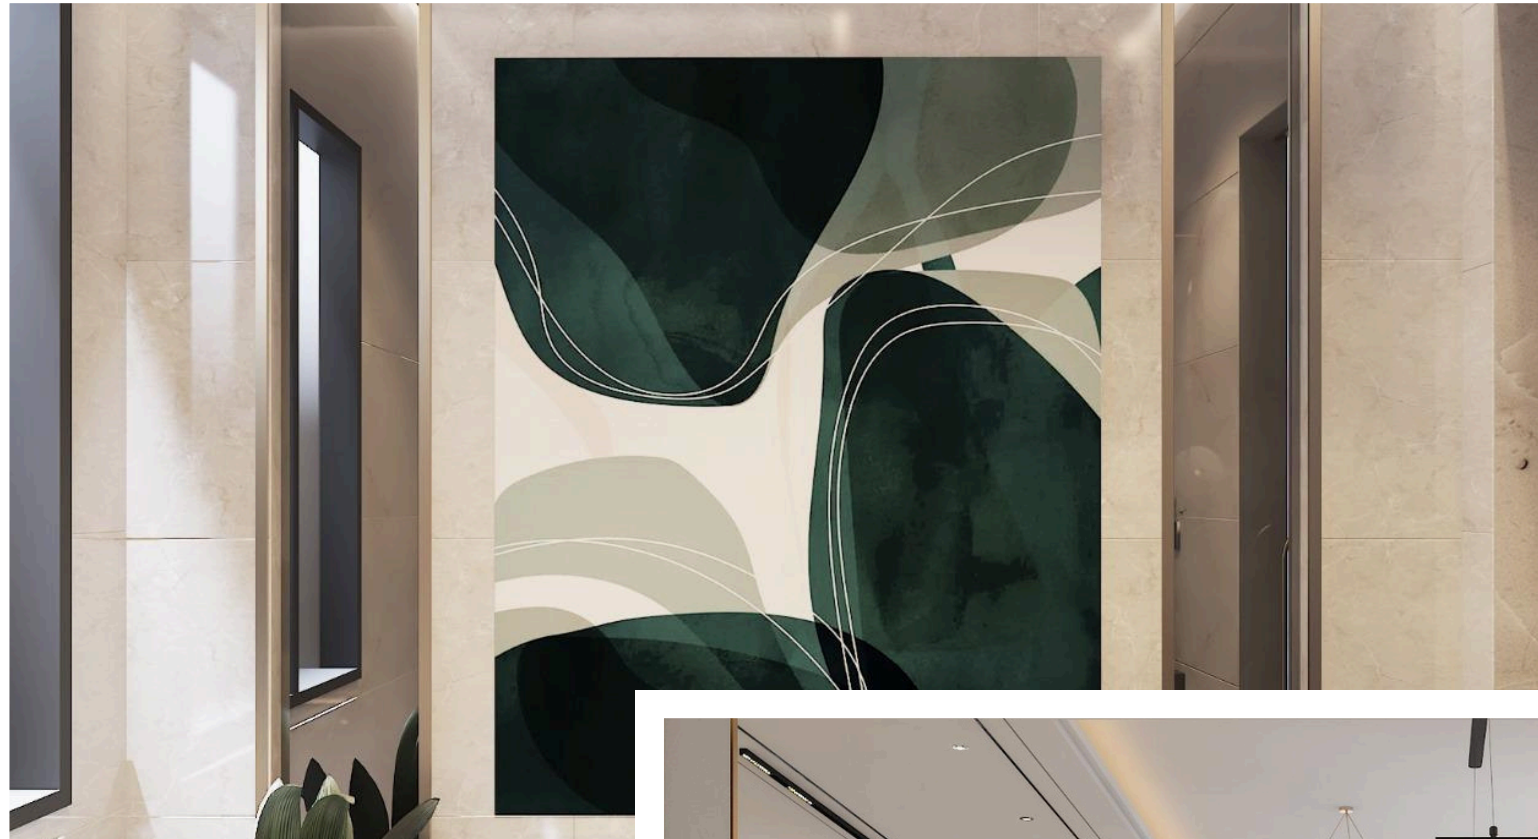

# MODERN VILLA

A modern villa is defined by clean lines, open spaces, and abundant natural light. With floor-to-ceiling glass, neutral tones, and high-end materials like wood and stone, it blends indoor and outdoor living seamlessly. Designed for both elegance and comfort, it offers a minimalist yet luxurious lifestyle.

**STAIRS**

## Modern classic Villa

This villa design blends timeless classic elements with contemporary simplicity, creating a balanced and elegant architectural statement. The concept combines refined details, symmetrical compositions, and luxurious materials with clean lines and modern functionality. The result is a sophisticated living space that reflects comfort, prestige, and enduring style while maintaining a fresh and updated character.