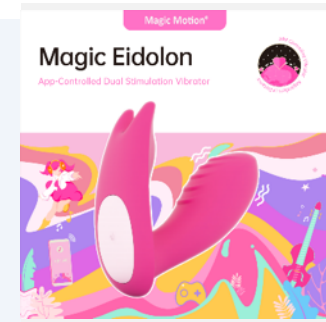

Magic Bunny
App-Controlled Tail Plug

Magic Nyx
App-Controlled Panty Vibrator

Magic Rise (Black)

Magic Vini (Pink)

Magic Candy

Maigic Vini (Orange)

Magic Crystal Duo

Magic Rise (Green)

Magic Dante II

Magic Solstice

Magic Solstice X

Magic Eidolon

MAGIC PLANET

Upgraded Packages of Magic Planet Series

PRODUCT PATENTS AND AWARDS:

reddot award 2016 winner