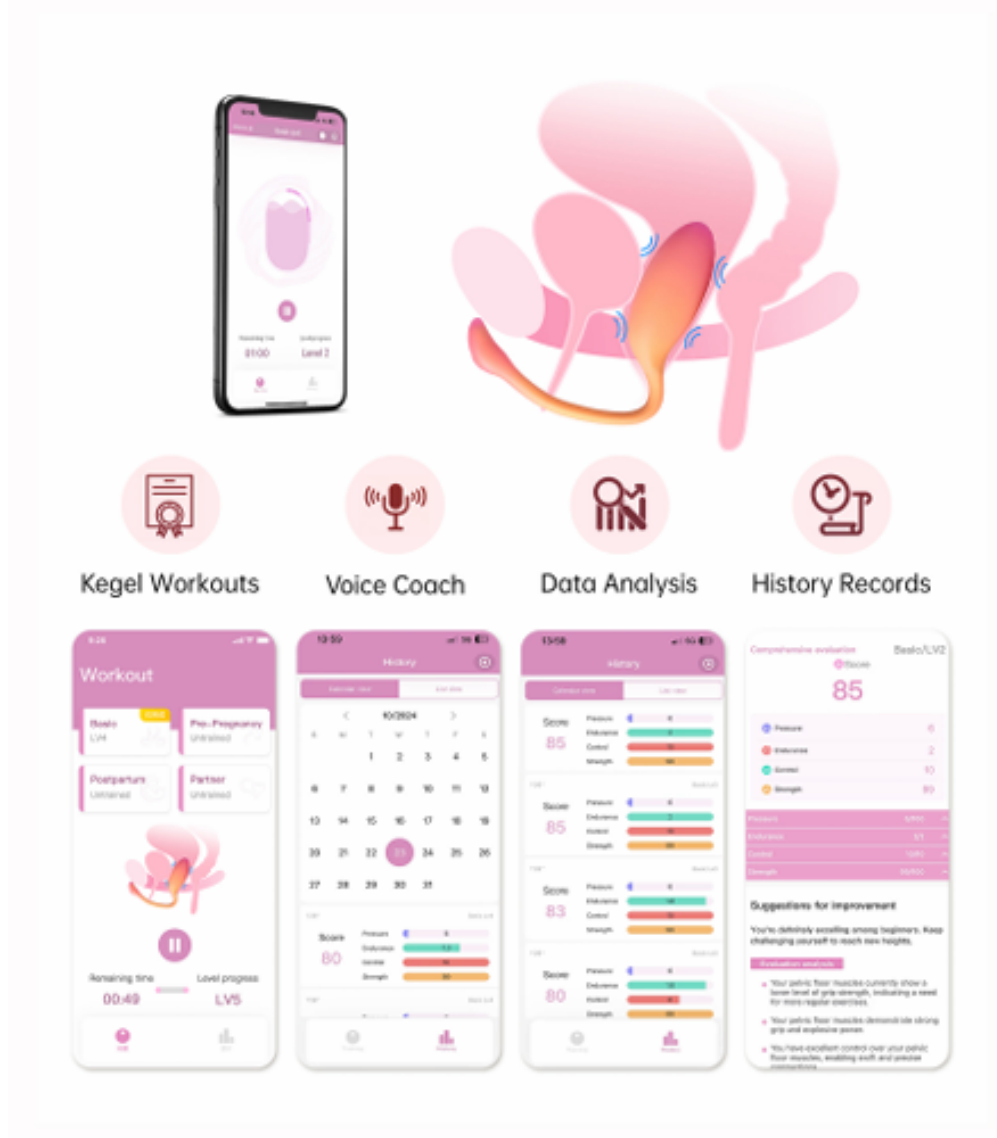

Vibrator & Kegel Trainer

Flamingo Max is equipped with built-in sensors, making it more than just a vibrator - it also functions as a Kegel trainer.

While it doesn't provide as comprehensive data as specialized devices like the Kegel Master Gen 2, Rejuve, or Coach, its primary focus remains on pleasure.