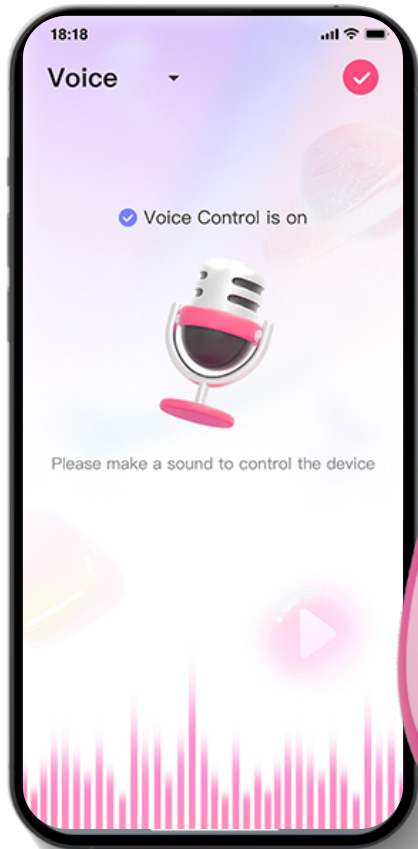

- **Enhanced Wireless Connectivity and Long-distance Control**
 - Panty Vibrator with Clitoral Stimulation
 - Easy App Control: pleasure effortlessly through the Magic Motion App.
 - Long-Distance Control: Stay linked with your partner anytime and anywhere.
- **Immersive Experience and Entertainment**
 - Diverse Control Play,
- **Convenience and Safety**
 - Travel-Friendly and Light weight, ideal for couples on the move.
 - Magnetic Charging: Conveniently rechargeable with the included USB cable.
 - Waterproof and Body-Safe: Crafted from body-safe materials..

Magic Motion

Available on the
App Store

Google play

Magic Eidolon

Strong Panty Vibrator with Dual Stimulation

-  30×30×76.5(94.5)mm
-  IPx6
-  45g
-  120 Minutes
-  ABS/Silicone-ABS
-  70 Minutes

- **Enhanced Wireless Connectivity and Long-distance Control**
 - Clitoral and G-Spot Stimulation
 - Easy App Control: pleasure effortlessly through the Magic Motion App.
 - Long-Distance Control: Stay linked with your partner anytime and anywhere.
- **Immersive Experience and Entertainment**
 - Diverse Control Play,
 - Basic Kegel Course
- **Convenience and Safety**
 - Travel-Friendly and Light weight, ideal for couples on the move.
 - Magnetic Charging: Conveniently rechargeable with the included USB cable.
 - Waterproof and Body-Safe: Crafted from body-safe materials..

- Lipstick Bullet Egg
- Easy App Control: pleasure effortlessly through the Magic Motion App.
- Long-Distance Control: Stay linked with your partner anytime and anywhere.

- **Immersive Experience and Entertainment**