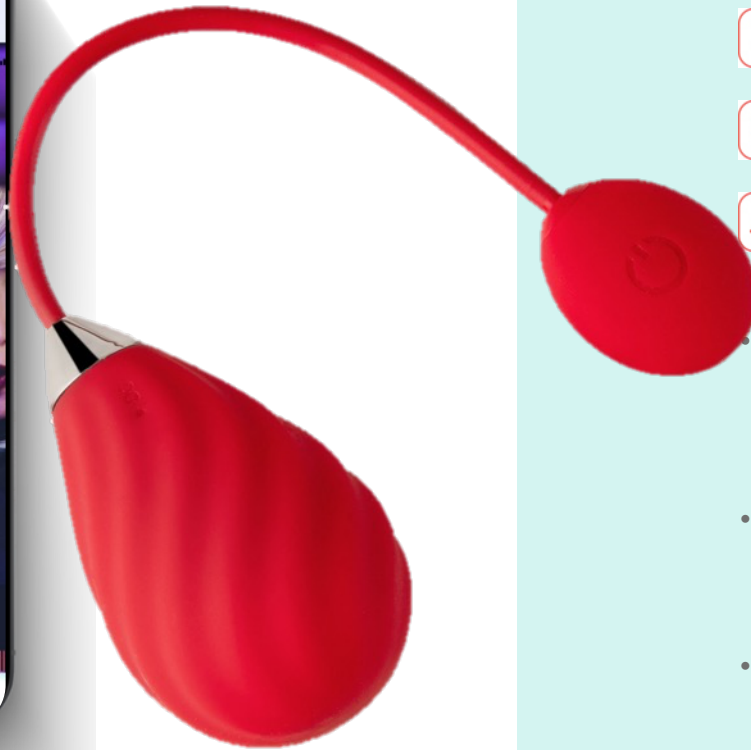

Magic Motion

Available on the
App Store

Google play

Two Colors Are Available

Magic Nyx

Awaken Your Orgasm with Panty Alarm Vibe

-  12x88x40 mm
-  IPx6
-  32g
-  80 Minutes
-  Silicone/ABS
-  80 Minutes

- **Enhanced Wireless Connectivity and Long-distance Control**
 - Panty Vibrator with Clitoral Stimulation
 - Easy App Control: pleasure effortlessly through the Magic Motion App.
 - Long-Distance Control: Stay linked with your partner anytime and anywhere.
- **Immersive Experience and Entertainment**
 - Build-in Clock Alarm Vibration
 - Diverse Control Play,
- **Convenience and Safety**
 - Travel-Friendly and Light weight, ideal for couples on the move.
 - Magnetic Charging: Conveniently rechargeable with the included USB cable.
 - Waterproof and Body-Safe: Crafted from body-safe materials..

Magic Motion

Available on the
App Store

Google play

Two Colors Are Available

Umi&Nyx-Alarm Clock Control Vibrators

Local Alarm Clock Control: Set your own vibrating alarm, wake up in orgasm.

Umi&Nyx-Alarm Clock Control Vibrators

Remote Clock Control : Enjoy pleasure with your partner remotely, with the choice to accept or decline their alarm clock control request.

Magic Sundae

Powerful Smart Love Egg with Gift Box

- 34x64x190 mm
- IPx6
- 39g
- 90 Minutes
- Silicone/ABS
- 90 Minutes

Enhanced Wireless Connectivity and Long-distance Control

- Enhanced sensitive wireless tail
- Easy App Control: pleasure effortlessly through the Magic Motion App.
- Long-Distance Control: Stay linked with your partner anytime and anywhere.