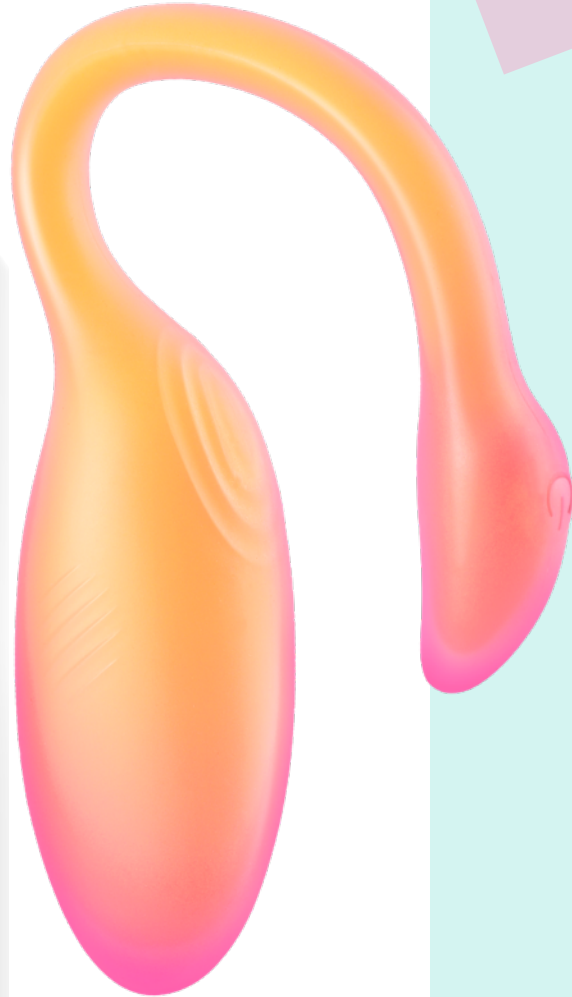

Note: This feature is available for **all Magic Motion toys**.

Open a third-party video chat platform

Open the Magic Motion App and invite your partner for shared pleasure.

Enjoy

New

Flamingo Max

Innovative Sensing Vibrator for Boundless Pleasure