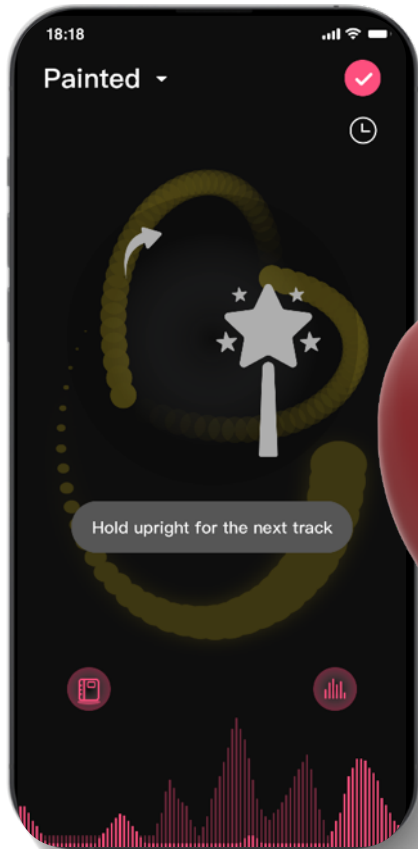

- Lipstick Bullet Egg
- Easy App Control: pleasure effortlessly through the Magic Motion App.
- Long-Distance Control: Stay linked with your partner anytime and anywhere.

- **Immersive Experience and Entertainment**

Magic Motion

Available on the
App Store

Google play

Wands and Rabbits

Magic Ponder

Magic Ponder

Magic Ponder

Magic Zenith

New 2025

Magic Ponder

Tongue-licking and Powerful Vibration for Clitoral and G-Spot Stimulation

- | | |
|--|---|
|  55x215 mm |  IPx5 |
|  190g |  70 Minutes |
|  Silicone/ABS |  120 Minutes |

- Ergonomic Fully-flexible Stimulator with ultra-strong vibration to deliver a G-spot massage
- Tongue-licking and Strong Vibration Clitoris Stimulation simultaneously deliver total pleasure from the inside out
- Explore Unlimited Vibration Patterns and stay long-distance connected with the Magic Motion Remote app.
- Soft to the Touch body-safe silicone
- IPx5 Full Waterproof safe for use in all juicy scenario

Available on the App Store

Google play

Three Colors Are Available

The built-in G-sensor enables auto arequency awitching and auto-pause functionality.

Magic Zenith

Ultra-Powerful Large Wand

- 290x70x39mm
- 185g
- ABS/Silicone-ABS
- IPX6
- 60 Minutes
- 60 Minutes