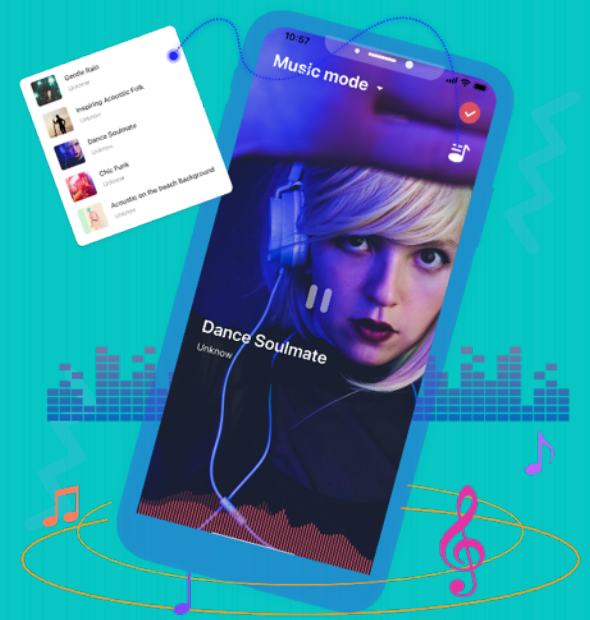

Cock Ring

Anal

Magic Motion Product List

APP

Magic Motion

With Free iOS and Android release, features with dynamic design style and easy to use App-Control.

Available from 2013

Magic Motion

Free, Rich-features

Magic Motion APP is designed for Magic Motion's innovative products

Dual Mobile Platform

A standard application **Magic Motion** listed both on Google Play and App Store.

12 Languages by Default

ALL MAGIC MOTION products are App-Enabled with interactive features

Magic Motion App-controlled Products:

Be designed to help partners with long-distance relationships. All Magic Motion sex toys support mobile Internet remote control crossing geographical restrictions.