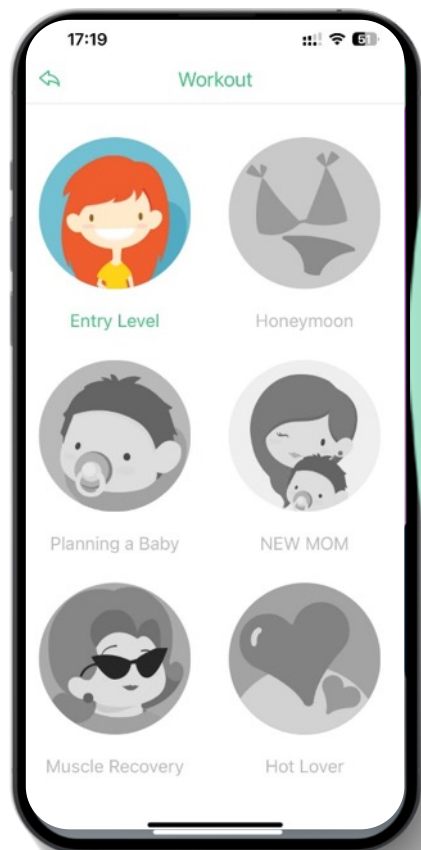

Available on the App Store

Google play

Magic Kegel Master

Magic Coach

Magic Rejuve

Magic Crystal Duo

Magic Kegel Series

Kegel Master Gen2

Interactive Kegel Trainer with Sensitive Pressure Sensor

-  31(35)×80(215)mm
-  IPX6
-  59g
-  180 Minutes
-  ABS/Silicone-ABS
-  60 Minutes

- Built-in Sensor Measuring Pelvic Floor Muscle Strength
- Vibration Feedback for Muscle Strength
- Squeeze with real-time pelvic muscle feedback
- Quick Start Guide in Magic Kegel APP
- Voice-Guide Kegel Training with Six Courses
- Kegel Exercise Tracking with Data Analysis
- Goal Setting and Rewards to Help
- Dual balls and strong control for advanced user

Available on the App Store

Google play

Fitcute Rejuve

Interactive Kegel Trainer with Sensitive Pressure Sensor

- | | |
|--|---|
|  175x32x21mm |  IPX6 |
|  27g |  150 Minutes |
|  ABS/Silicone-ABS |  90 Minutes |