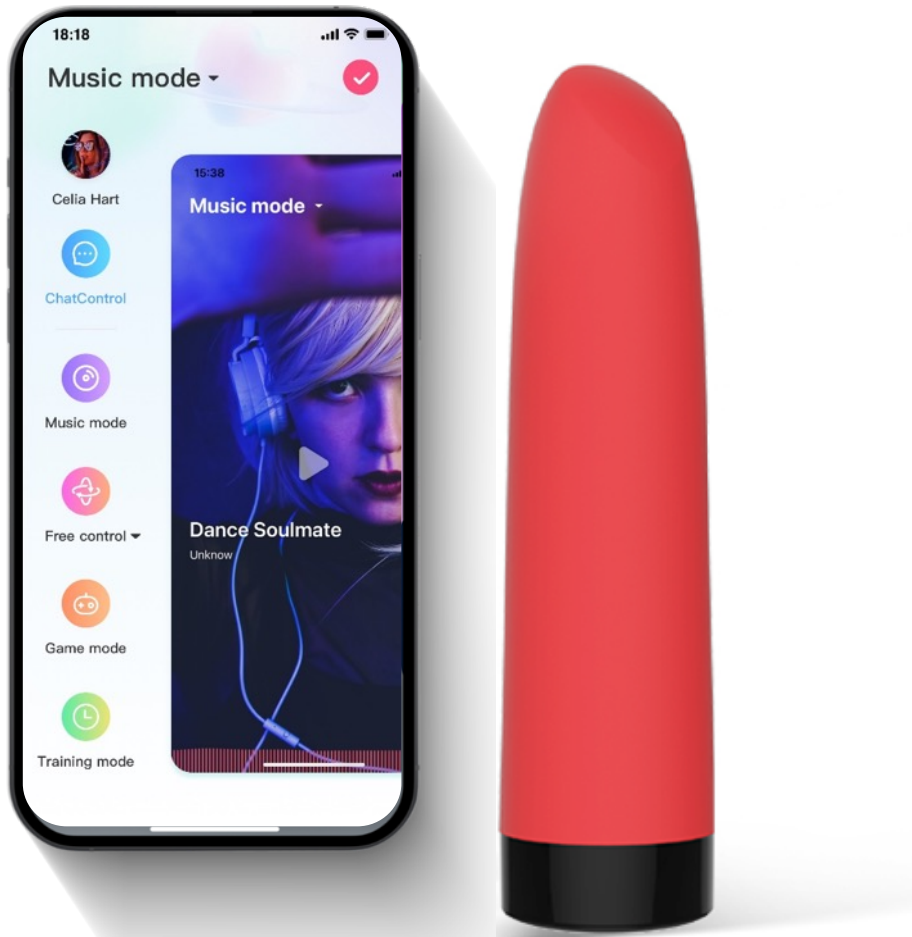

- **Enhanced Wireless Connectivity and Long-distance Control**
 - Panty Vibrator with Clitoral Stimulation
 - Easy App Control: pleasure effortlessly through the Magic Motion App.
 - Long-Distance Control: Stay linked with your partner anytime and anywhere.
- **Immersive Experience and Entertainment**
 - Diverse Control Play,
- **Convenience and Safety**
 - Travel-Friendly and Light weight, ideal for couples on the move.
 - Magnetic Charging: Conveniently rechargeable with the included USB cable.
 - Waterproof and Body-Safe: Crafted from body-safe materials..

Magic Motion

Available on the
App Store

Google play

Magic Eidolon

Strong Panty Vibrator with Dual Stimulation

-  30×30×76.5(94.5)mm
-  IPx6
-  45g
-  120 Minutes
-  ABS/Silicone-ABS
-  70 Minutes

- **Enhanced Wireless Connectivity and Long-distance Control**
 - Clitoral and G-Spot Stimulation
 - Easy App Control: pleasure effortlessly through the Magic Motion App.
 - Long-Distance Control: Stay linked with your partner anytime and anywhere.
- **Immersive Experience and Entertainment**
 - Diverse Control Play,
 - Basic Kegel Course
- **Convenience and Safety**
 - Travel-Friendly and Light weight, ideal for couples on the move.
 - Magnetic Charging: Conveniently rechargeable with the included USB cable.
 - Waterproof and Body-Safe: Crafted from body-safe materials..

Magic Motion

Available on the
App Store

Google play

Awaken

Soft but strong lipstick vibrator

- | | |
|--|---|
|  24x95mm |  IPx6 |
|  39g |  120 Minutes |
|  ABS/Silicone-ABS |  60 Minutes |

- **Enhanced Wireless Connectivity and Long-distance Control**

- Lipstick Bullet Egg
- Easy App Control: pleasure effortlessly through the Magic Motion App.
- Long-Distance Control: Stay linked with your partner anytime and anywhere.

- **Immersive Experience and Entertainment**