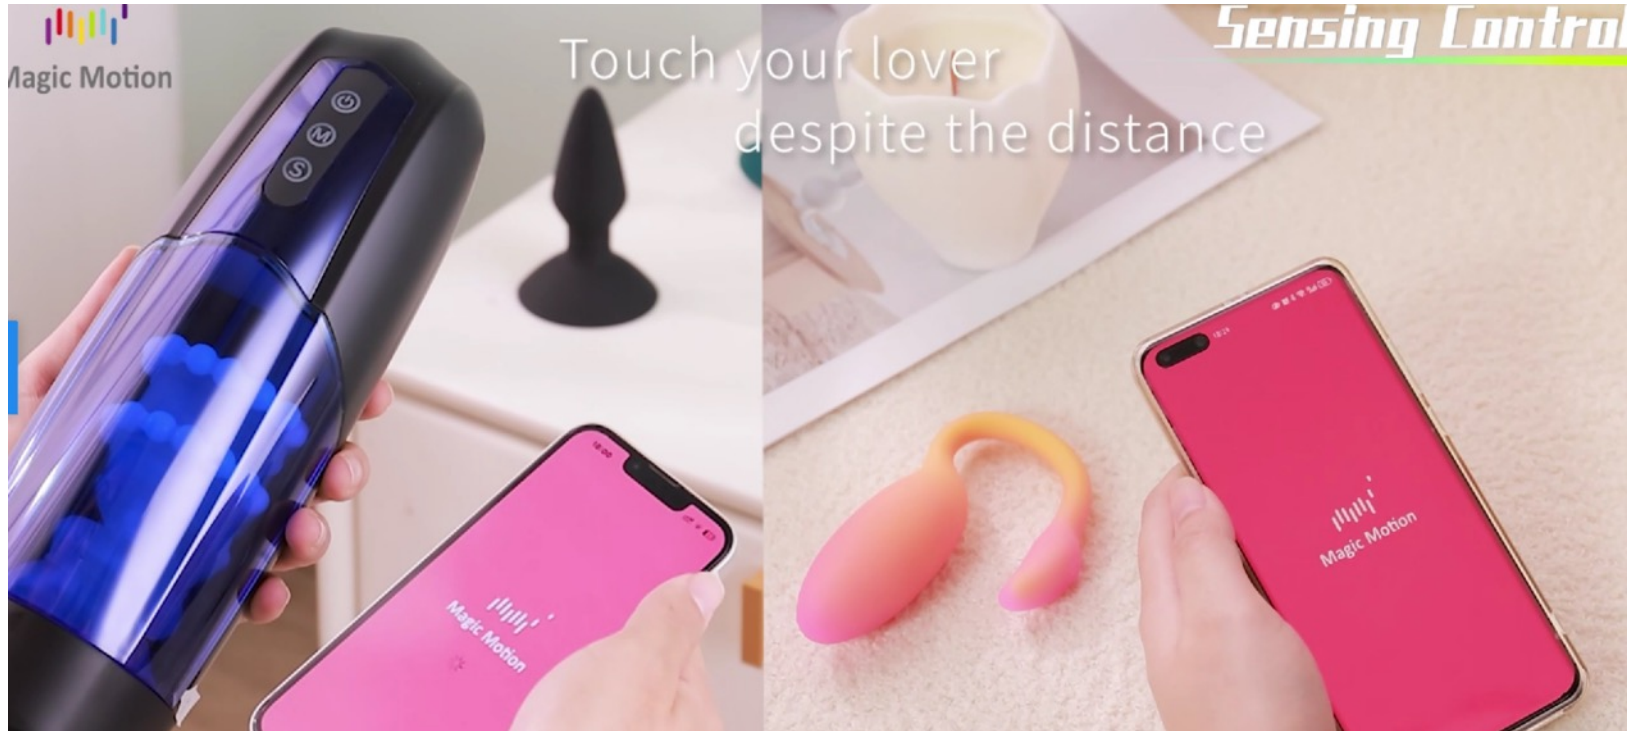

Magic Motion

Available on the App Store

Google play

Compatible with Magic Motion series (e.g., Flamingo Max/Unicorn) for motion-sensing control and synchronized long-distance interaction.

Cock Ring & Anal Pleasure

Sensor-Enabled Cockring

- 45x50x90mm
- IPX6
- 24g
- 60 Minutes
- ABS/Silicone-ABS
- 60 Minutes

- Snug fit around the penis and the scrotal sac base
- Offer a firmer erection and helps to prolong with fun
- Get your romantic gesture with intensity, duration, or nature
- Adjust modes and intensity in the moment with APP