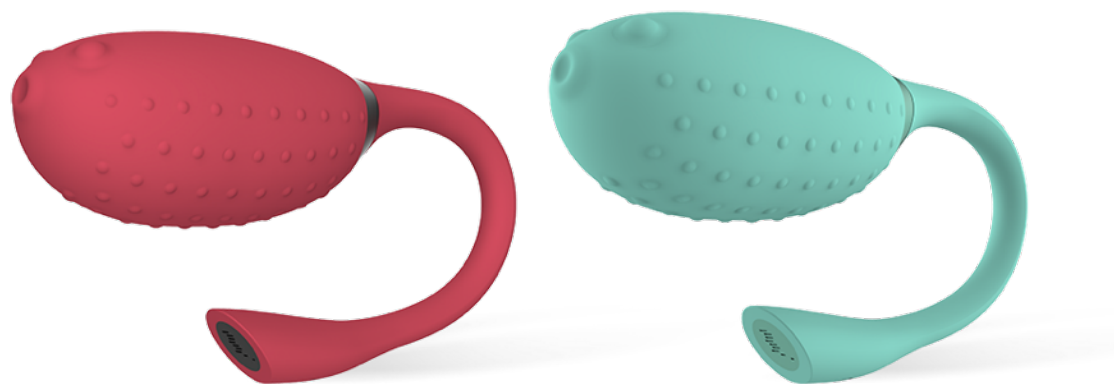

- **Enhanced Wireless Connectivity and Long-distance Control**
 - Enhanced sensitive wireless tail
 - Wearable Vibrator with Clitoral and G-Spot Stimulation
 - Easy App Control: pleasure effortlessly through the Magic Motion App.
 - Long-Distance Control: Stay linked with your partner anytime and anywhere.
- **Immersive Experience and Entertainment**
 - Diverse Control Play.
 - Basic Kegel Course
- **Convenience and Safety**
 - Travel-Friendly and Light weight, ideal for couples on the move.
 - USB Rechargeable: Conveniently rechargeable with the included USB cable.
 - Waterproof and Body-Safe: Crafted from body-safe materials..

Magic Motion

Available on the
App Store

Google play

Two Colors Are Available

Magic Vini

APP Controlled Vibrator

- | | |
|--|--|
|  27×37×95(237) mm |  IPx6 |
|  58g |  75 Minutes |
|  ABS/Silicone-ABS |  60 Minutes |

Magic Motion

Available on the
App Store

Google play

Two Colors Are Available

Magic Candy

Sensor-Enabled Panty Vibrator

- | | |
|--|--|
|  21×34×80 mm |  IPx6 |
|  32g |  60 Minutes |
|  ABS/Silicone-ABS |  60 Minutes |