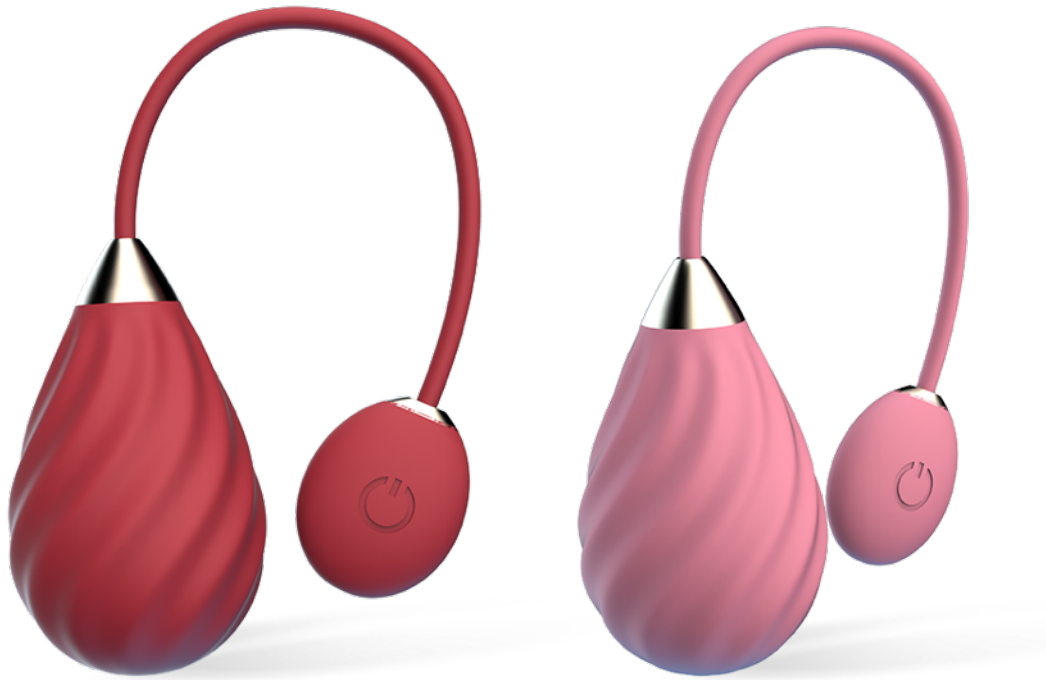

Enhanced Wireless Connectivity and Long-distance Control

- Enhanced sensitive wireless tail
- Easy App Control: pleasure effortlessly through the Magic Motion App.
- Long-Distance Control: Stay linked with your partner anytime and anywhere.

Immersive Experience and Entertainment

- Diverse Control Play,
- Basic Kegel Course

Convenience and Safety

- Travel-Friendly and Light weight, ideal for couples on the move.
- USB Rechargeable: Conveniently rechargeable with the included USB cable.
- Waterproof and Body-Safe: Crafted from body-safe materials..

Magic Motion

Available on the
App Store

Google play

Two Colors Are Available

Magic Fugu

Smart Wearable Love Egg

- | | |
|--|--|
|  34x34x69(237) mm |  IPx6 |
|  45g |  90 Minutes |
|  Silicone/ABS |  60 Minutes |

- **Enhanced Wireless Connectivity and Long-distance Control**
 - Enhanced sensitive wireless tail
 - Wearable Vibrator with Clitoral and G-Spot Stimulation
 - Easy App Control: pleasure effortlessly through the Magic Motion App.
 - Long-Distance Control: Stay linked with your partner anytime and anywhere.
- **Immersive Experience and Entertainment**
 - Diverse Control Play.
 - Basic Kegel Course
- **Convenience and Safety**
 - Travel-Friendly and Light weight, ideal for couples on the move.
 - USB Rechargeable: Conveniently rechargeable with the included USB cable.
 - Waterproof and Body-Safe: Crafted from body-safe materials..