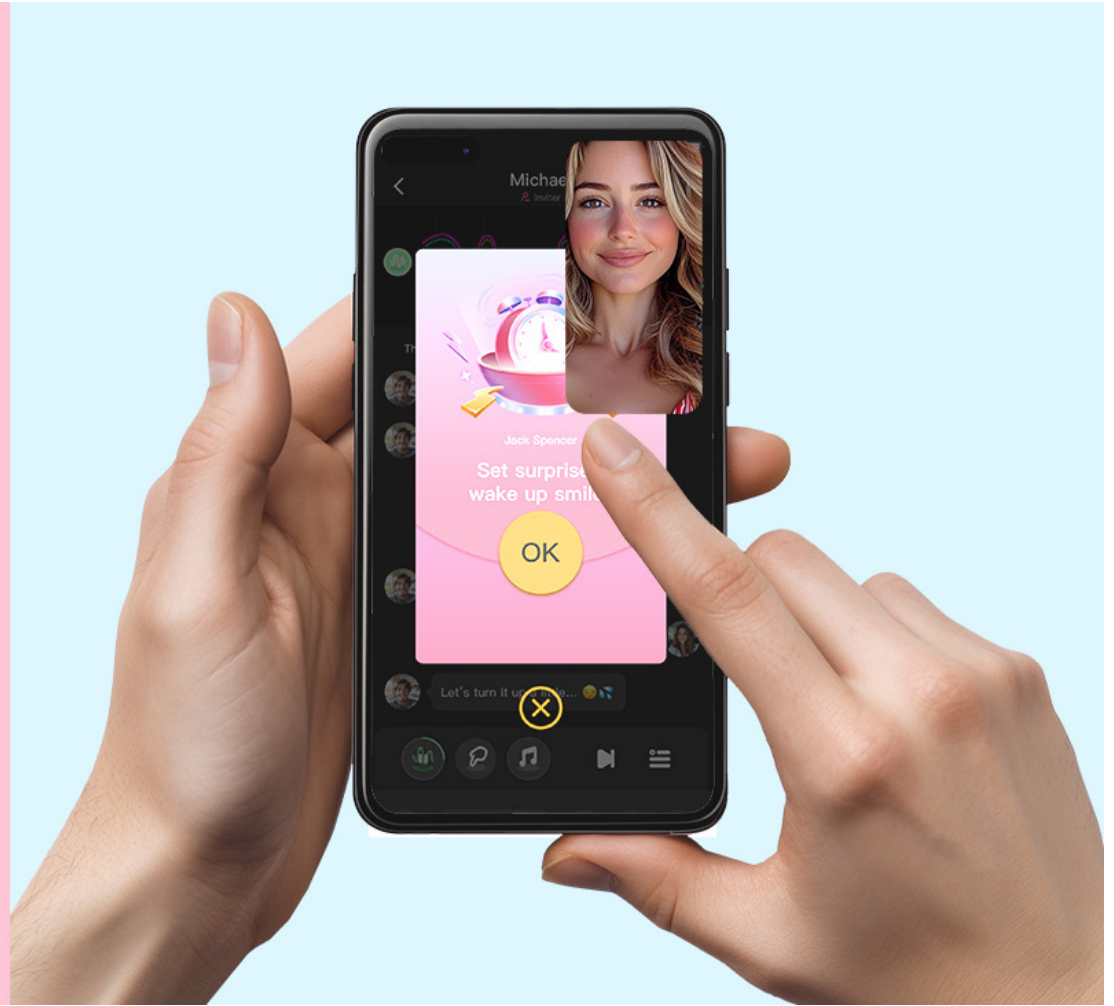

Magic Equinox

Magic Solstice

Magic Dante II

Magic Solstice X

Magic Rise

When using the "**Remote Control**" function in the Magic Motion App, you can simultaneously enjoy video calls on third-party platforms.

Note: This feature is available for **all Magic Motion toys**.

Open a third-party video chat platform

Open the Magic Motion App and invite your partner for shared pleasure.

Enjoy

New

Flamingo Max

Innovative Sensing Vibrator for Boundless Pleasure

-  32x70.5x110mm
-  IPx6
-  62g
-  80 Minutes
-  Gradual Gradient Double-Layer Full-Coverage Silicone
-  100 Minutes

- **Unlimited Pleasure Patterns**
 - Independent Control for self-pleasure.
 - Long-Distance Control to connect from anywhere.
 - Motion Responsive Play to enhance pleasure.
- **Kegel Exercises**
 - Built-in Haptic Sensing Technology
 - Track real-time force and holding time.
 - Guided Kegel Workouts for pelvic floor muscle strengthening.
- **Designed for Your Comfort and Convenience**
 - Fully waterproof IPx6.
 - Full-Covered food-grade Liquid Silicone
 - Powerful vibrations and quiet for discretion.
 - USB charging and Travel Ready.

HAPTIC TOUCH

KEGEL COURSE

LONG-DISTANCE CONTROL

MOTION SENSE

PELVIC HEALTH EVALUATION

Magic Motion

Available on the App Store

Google play