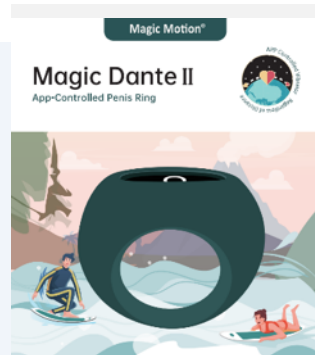

Available on the App Store

Google play

Solstice

An APP-controlled Prostate Massager

-  28x99(132)mm
-  IPX6
-  92g
-  120 Minutes
-  ABS/Silicone-ABS
-  90 Minutes

- Dual stimulation with 10 patterns in manual mode
- Solo or interactive playing with your partner
- Long-Distance Control to connect from anywhere
- Body-safe silicone & USB magnetic charger.

Magic Bunny
App-Controlled Tail Plug

Magic Nyx
App-Controlled Panty Vibrator

Magic Rise (Black)

Magic Vini (Pink)

Magic Candy

Maigic Vini (Orange)

Magic Crystal Duo

Magic Rise (Green)

Magic Dante II

Magic Solstice

Magic Solstice X

Magic Eidolon

MAGIC PLANET

Upgraded Packages of Magic Planet Series

PRODUCT PATENTS AND AWARDS:

reddot award 2016 winner