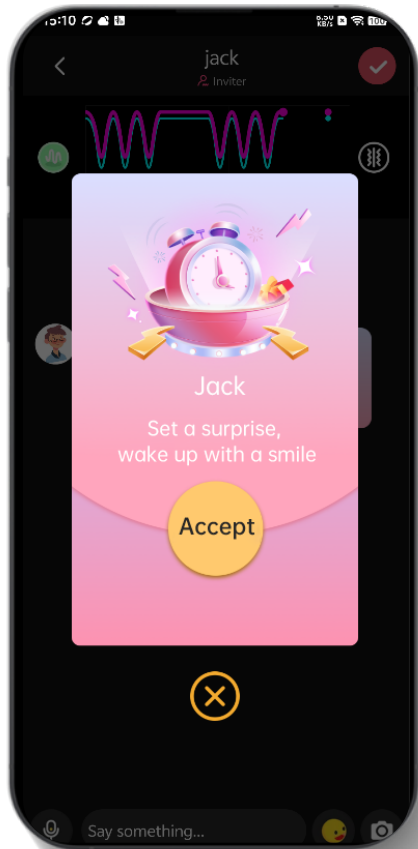

- Enhanced sensitive wireless tail
- Easy App Control: pleasure effortlessly through the Magic Motion App.
- Long-Distance Control: Stay linked with your partner anytime and anywhere.

• Immersive Experience and Entertainment

- Built-in Haptic Sensing Technology
- Track real-time force and holding time.
- Guided Kegel Workouts for pelvic floor muscle strengthening.

• Convenience and Safety

- Travel-Friendly and Light weight, ideal for couples on the move.
- USB Rechargeable: Conveniently rechargeable with the included USB cable.
- Waterproof and Body-Safe: Crafted from body-safe materials..
- Real-Feel Quality: Indulge in lifelike sensations with the "real-feel" design.

Magic Motion

Available on the
App Store

Google play

Magic Umi

Awaken Your Orgasm with Panty Alarm Vibe

- | | |
|--|---|
|  28x65 mm |  IPx6 |
|  72g |  180 Minutes |
|  Silicone/ABS |  180 Minutes |

- **Enhanced Wireless Connectivity and Long-distance Control**
 - Clitoral and G-Spot Stimulation
 - Easy App Control: pleasure effortlessly through the Magic Motion App.
 - Long-Distance Control: Stay linked with your partner anytime and anywhere.
- **Immersive Experience and Entertainment**
 - Build-in Clock Alarm Vibration
 - Diverse Control Play,
 - Basic Kegel Course
- **Convenience and Safety**
 - Travel-Friendly and Light weight, ideal for couples on the move.
 - Magnetic Charging: Conveniently rechargeable with the included USB cable.
 - Waterproof and Body-Safe: Crafted from body-safe materials..