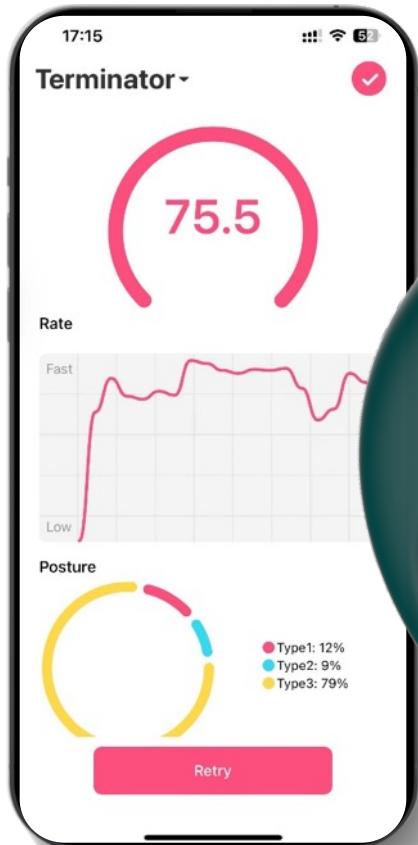

Sensor-Enabled Cockring

- 45x50x90mm
- IPX6
- 24g
- 60 Minutes
- ABS/Silicone-ABS
- 60 Minutes

- Snug fit around the penis and the scrotal sac base
- Offer a firmer erection and helps to prolong with fun
- Get your romantic gesture with intensity, duration, or nature
- Adjust modes and intensity in the moment with APP

Available on the App Store

Google play

Three Colors Are Available

Magic Dantell

Sensor-Enabled Cockring

- 32x54x60mm
- IPX6
- 27g
- 60 Minutes
- ABS/Silicone-ABS
- 60 Minutes

- Sex data and posture recorder
- Ejaculation delay and real-time control
- Removable bullet for easy cleaning
- Replaceable silicone sleeve design
- Magnetic charging

Magic Bunny

A Smart Butt Plug with Rabbit Tail

- 29x82x130mm
- IPX6
- 83g
- 60 Minutes
- ABS/Silicone-ABS
- 120 Minutes

- Smart vibrating anal plug with rabbit fur tail
- For couple's anal play and animal role play
- Long-Distance Control to connect from anywhere.