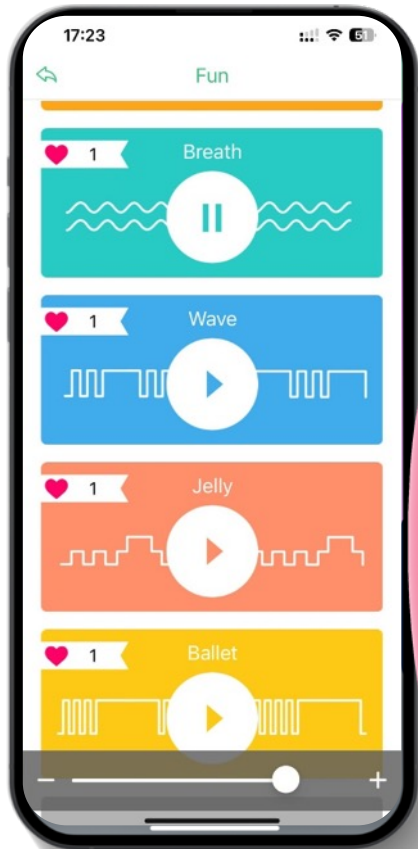

Interactive Kegel Trainer with Sensitive Pressure Sensor

-  31(35)×80(215)mm
-  IPX6
-  59g
-  180 Minutes
-  ABS/Silicone-ABS
-  60 Minutes

- Built-in Sensor Measuring Pelvic Floor Muscle Strength
- Vibration Feedback for Muscle Strength
- Squeeze with real-time pelvic muscle feedback
- Quick Start Guide in Magic Kegel APP
- Voice-Guide Kegel Training with Six Courses
- Kegel Exercise Tracking with Data Analysis
- Goal Setting and Rewards to Help
- Dual balls and strong control for advanced user

Available on the App Store

Google play

Fitcute Rejuve

Interactive Kegel Trainer with Sensitive Pressure Sensor

- | | |
|--|---|
|  175x32x21mm |  IPX6 |
|  27g |  150 Minutes |
|  ABS/Silicone-ABS |  90 Minutes |

- Built-in Sensor Measuring Pelvic Floor Muscle Strength
- Vibration Feedback for Muscle Strength
- Quick Start Guide in Magic Kegel APP
- Voice-Guide Kegel Training with Six Courses
- Kegel Exercise Tracking with Data Analysis
- Goal Setting and Rewards to Help
- Small ball and Easy control for beginner

Available on the App Store

Google play

Kegel Coach

Interactive Kegel Trainer with Sensitive Pressure Sensor

 30x58x190mm	 IPX6
 36g	 120 Minutes
 ABS/Silicone-ABS	 90 Minutes

- Built-in Sensor Measuring Pelvic Floor Muscle Strength
- Vibration Feedback for Muscle Strength
- Quick Start Guide in Magic Kegels APP
- Voice-Guide Kegel Training with Six Courses
- Kegel Exercise Tracking with Data Analysis
- Goal Setting and Rewards to Help
- Medium ball and Easy control for intermediate user