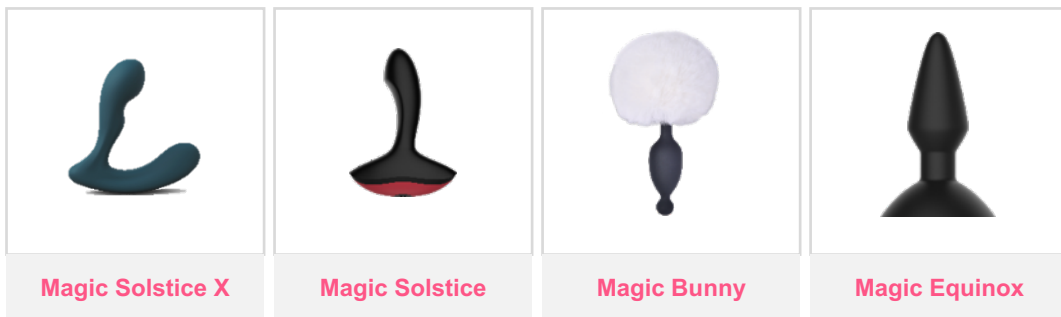

Magic Vini

Magic Candy

Magic Awaken

Magic Eidolon

Magic Motion Product List

Wand

Kegel Ball

Masturbator

Cock Ring

Anal

Magic Motion Product List

APP

Magic Motion

With Free iOS and Android release, features with dynamic design style and easy to use App-Control.

Available from 2013

Magic Motion