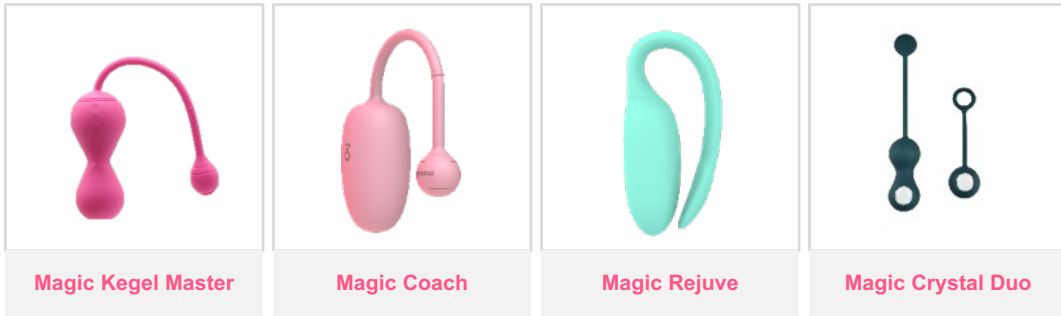

Magic Vini

Magic Candy

Magic Awaken

Magic Eidolon

Magic Motion Product List

Wand

Kegel Ball

Masturbator

Cock Ring

Anal

Magic Motion Product List

APP

Magic Motion

With Free iOS and Android release, features with dynamic design style and easy to use App-Control.

Available from 2013

Magic Motion