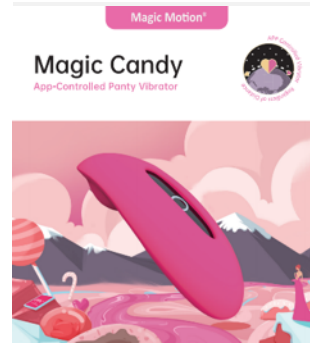

Available on the App Store

Google play

Solstice

An APP-controlled Prostate Massager

-  28x99(132)mm
-  IPX6
-  92g
-  120 Minutes
-  ABS/Silicone-ABS
-  90 Minutes

- Dual stimulation with 10 patterns in manual mode
- Solo or interactive playing with your partner
- Long-Distance Control to connect from anywhere
- Body-safe silicone & USB magnetic charger.

Magic Bunny
App-Controlled Tail Plug

Magic Nyx
App-Controlled Panty Vibrator

Magic Rise (Black)

Magic Vini (Pink)

Magic Candy

Maigic Vini (Orange)

Magic Crystal Duo

Magic Rise (Green)