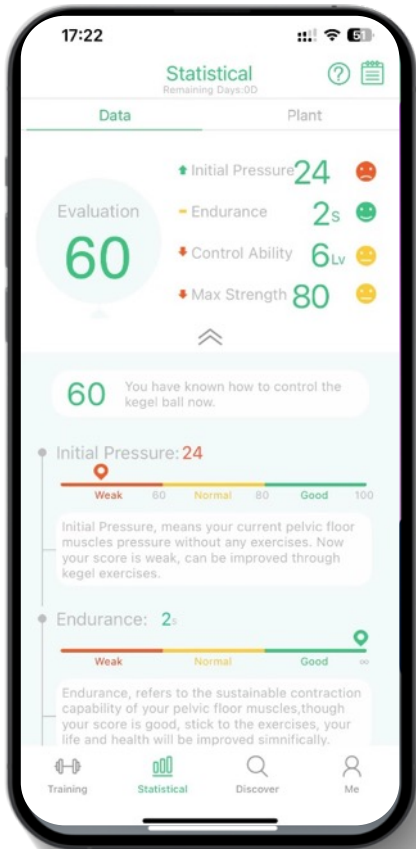

Available on the App Store

Google play

Three Colors Are Available

The built-in G-sensor enables auto arequency awitching and auto-pause functionality.

Magic Zenith

Ultra-Powerful Large Wand

- 290x70x39mm
- 185g
- ABS/Silicone-ABS
- IPX6
- 60 Minutes
- 60 Minutes

Available on the App Store

Google play

Magic Kegel Master

Magic Coach

Magic Rejuve

Magic Crystal Duo

Magic Kegel Series

Kegel Master Gen2

Interactive Kegel Trainer with Sensitive Pressure Sensor

-  31(35)×80(215)mm
-  IPX6
-  59g
-  180 Minutes
-  ABS/Silicone-ABS
-  60 Minutes

- Built-in Sensor Measuring Pelvic Floor Muscle Strength
- Vibration Feedback for Muscle Strength
- Squeeze with real-time pelvic muscle feedback
- Quick Start Guide in Magic Kegel APP
- Voice-Guide Kegel Training with Six Courses
- Kegel Exercise Tracking with Data Analysis
- Goal Setting and Rewards to Help
- Dual balls and strong control for advanced user

Available on the App Store

Google play

Fitcute Rejuve

Interactive Kegel Trainer with Sensitive Pressure Sensor

- | | |
|--|---|
|  175x32x21mm |  IPX6 |
|  27g |  150 Minutes |
|  ABS/Silicone-ABS |  90 Minutes |