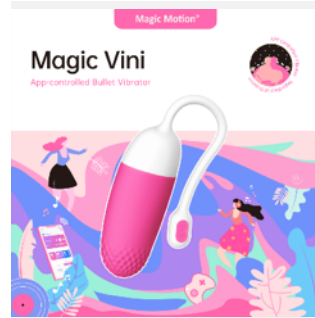

Magic Motion®

Magic Motion®

MAGIC PLANET

Magic Bobi
2-in-1 bendable Vibrator

Magic Bobi
2-in-1 bendable Vibrator

Upgraded Packages of Magic Planet Series

Magic Motion®

Magic Motion®

Magic Bunny
App-Controlled Tail Plug

Magic Nyx
App-Controlled Panty Vibrator

Magic Rise (Black)

Magic Vini (Pink)

Magic Candy

Maigic Vini (Orange)

Magic Crystal Duo

Magic Rise (Green)