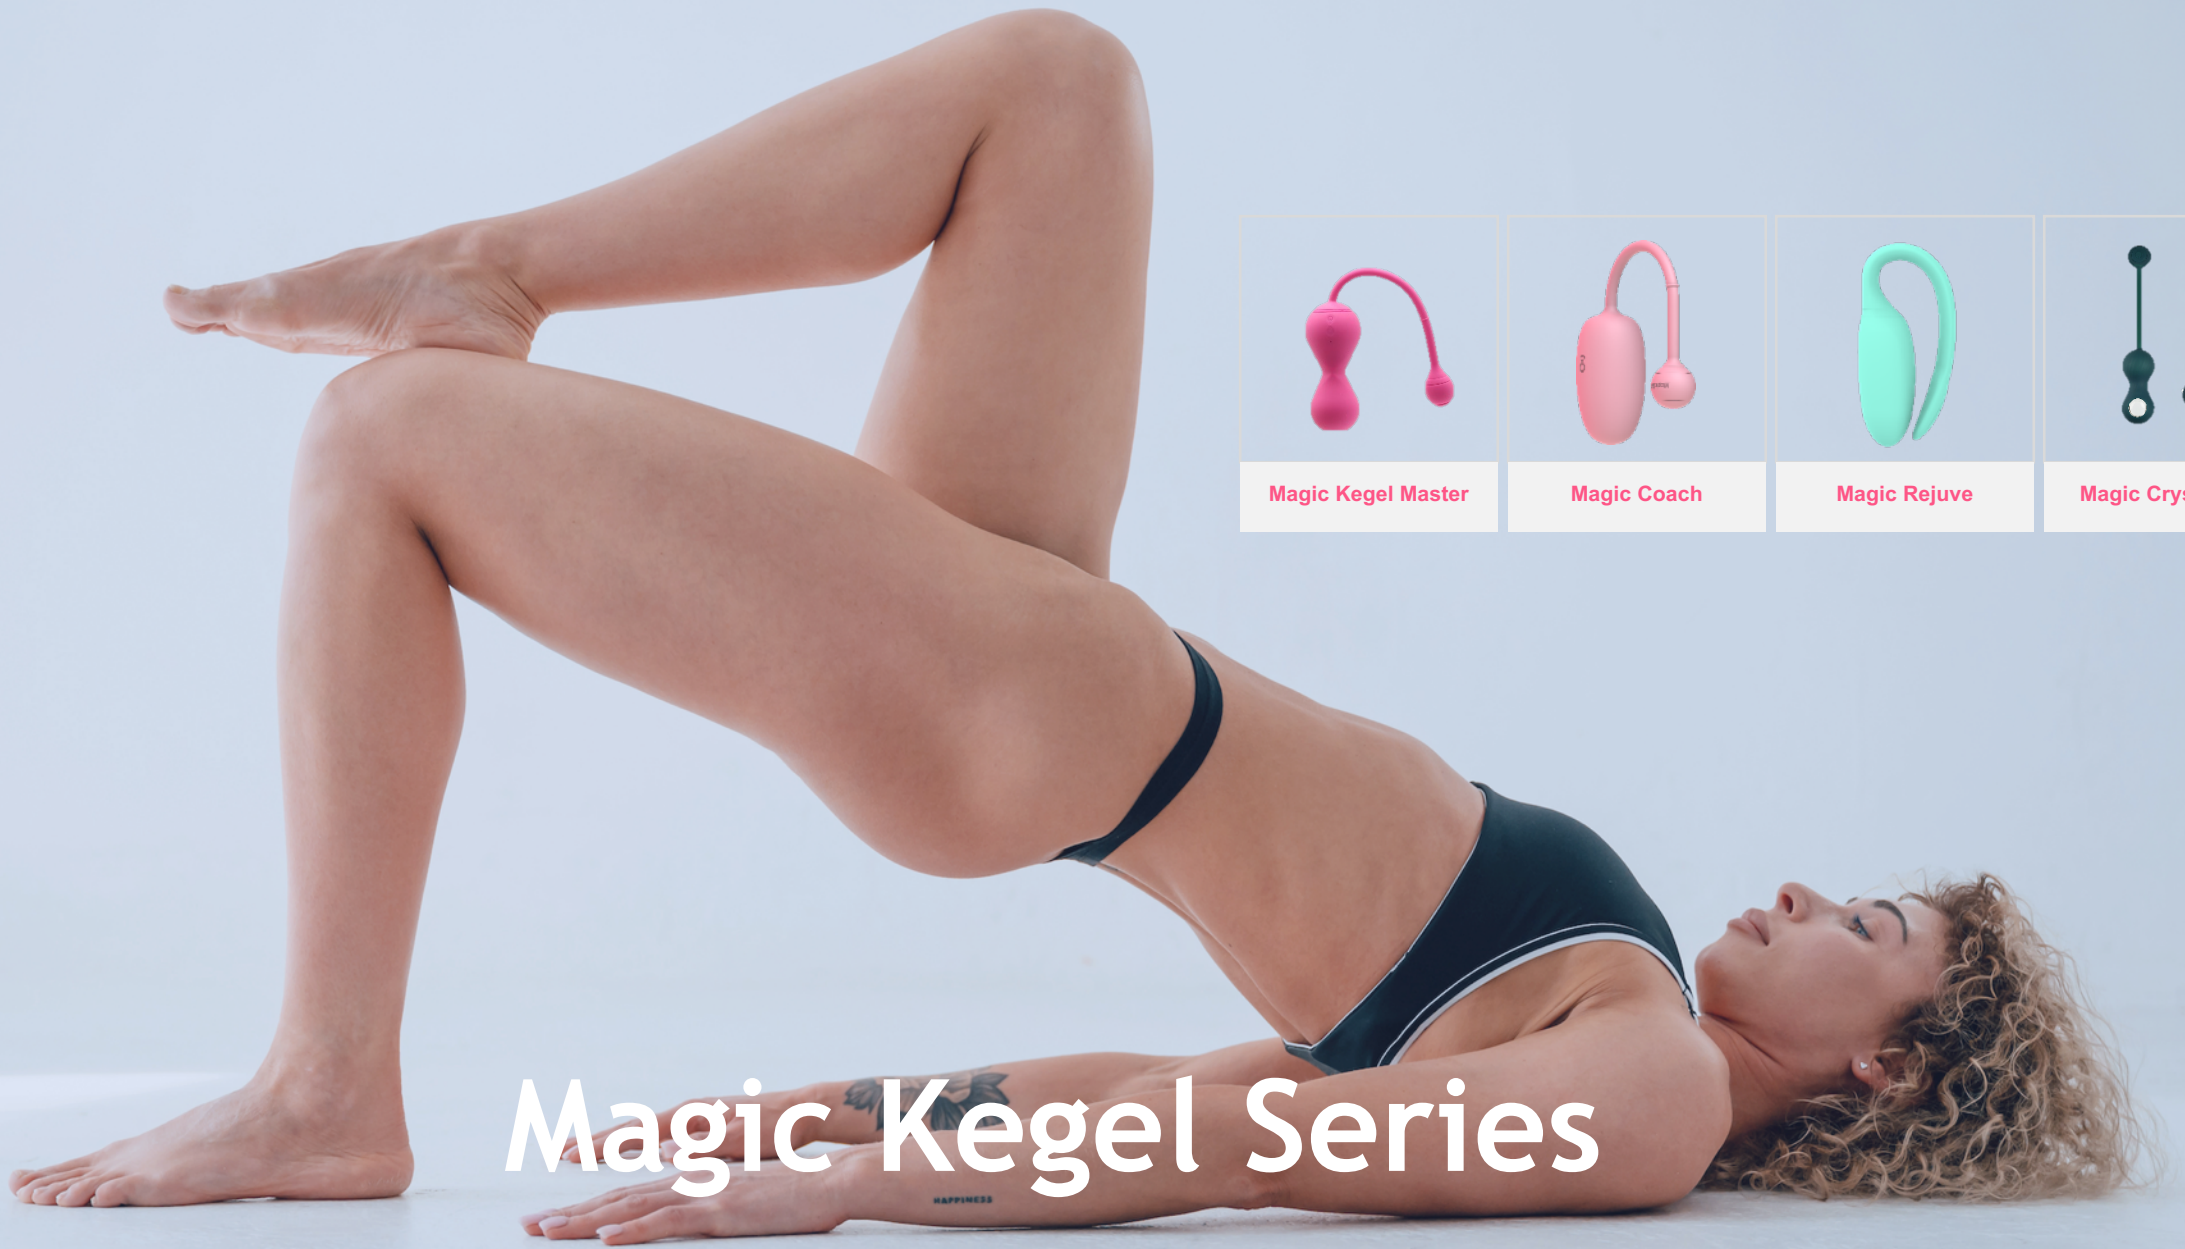

Magic Kegel Master