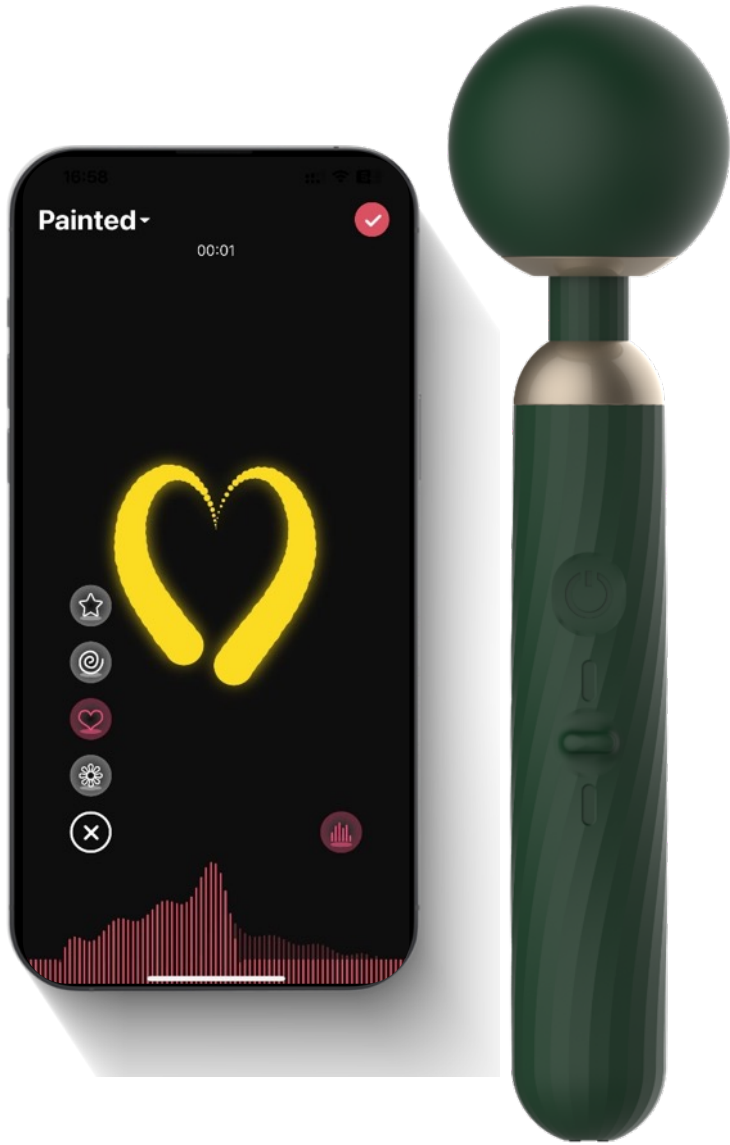

Magic Motion

Available on the
App Store

Google play

Wands and Rabbits

Magic Ponder

Magic Ponder

Magic Ponder

Magic Zenith

New 2025

Magic Ponder

Tongue-licking and Powerful Vibration for Clitoral and G-Spot Stimulation

- | | |
|--|---|
|  55x215 mm |  IPx5 |
|  190g |  70 Minutes |
|  Silicone/ABS |  120 Minutes |

- Ergonomic Fully-flexible Stimulator with ultra-strong vibration to deliver a G-spot massage
- Tongue-licking and Strong Vibration Clitoris Stimulation simultaneously deliver total pleasure from the inside out
- Explore Unlimited Vibration Patterns and stay long-distance connected with the Magic Motion Remote app.
- Soft to the Touch body-safe silicone
- IPx5 Full Waterproof safe for use in all juicy scenario

Available on the App Store

Google play

Three Colors Are Available

The built-in G-sensor enables auto arequency awitching and auto-pause functionality.

Magic Zenith

Ultra-Powerful Large Wand

- 290x70x39mm
- 185g
- ABS/Silicone-ABS
- IPX6
- 60 Minutes
- 60 Minutes

- Ultra-Strong Vibration Clitoris Stimulation simultaneously deliver total pleasure from the inside out
- Seamless control and direction switch
- Explore Unlimited Vibration Patterns and stay long-distance connected with the Magic Motion Remote app.
- Soft to the Touch body-safe silicone
- Cordless and water proof
- Fast charging and long working time