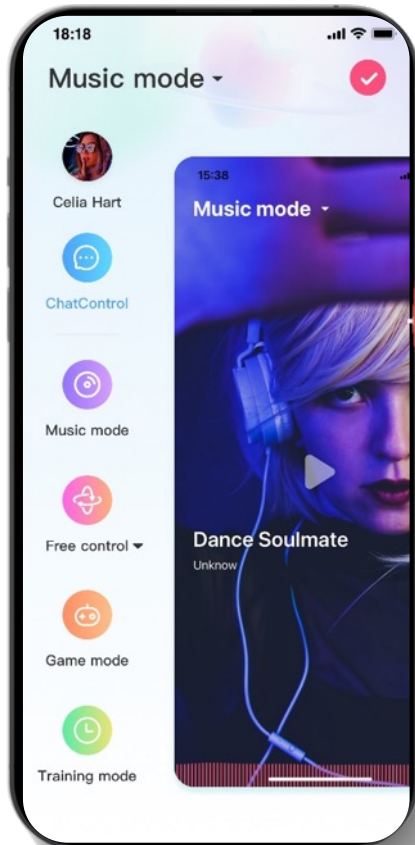

Magic Motion

Available on the
App Store

Google play

Two Colors Are Available

Magic Nyx

Awaken Your Orgasm with Panty Alarm Vibe

-  12x88x40 mm
-  IPx6
-  32g
-  80 Minutes
-  Silicone/ABS
-  80 Minutes

- **Enhanced Wireless Connectivity and Long-distance Control**
 - Panty Vibrator with Clitoral Stimulation
 - Easy App Control: pleasure effortlessly through the Magic Motion App.
 - Long-Distance Control: Stay linked with your partner anytime and anywhere.
- **Immersive Experience and Entertainment**
 - Build-in Clock Alarm Vibration
 - Diverse Control Play,
- **Convenience and Safety**
 - Travel-Friendly and Light weight, ideal for couples on the move.
 - Magnetic Charging: Conveniently rechargeable with the included USB cable.
 - Waterproof and Body-Safe: Crafted from body-safe materials..

Magic Motion

Available on the
App Store

Google play

Two Colors Are Available

Umi&Nyx-Alarm Clock Control Vibrators

Local Alarm Clock Control: Set your own vibrating alarm, wake up in orgasm.

Umi&Nyx-Alarm Clock Control Vibrators

Remote Clock Control : Enjoy pleasure with your partner remotely, with the choice to accept or decline their alarm clock control request.

Magic Sundae

Powerful Smart Love Egg with Gift Box

- 34x64x190 mm
- IPx6
- 39g
- 90 Minutes
- Silicone/ABS
- 90 Minutes

Enhanced Wireless Connectivity and Long-distance Control

- Enhanced sensitive wireless tail
- Easy App Control: pleasure effortlessly through the Magic Motion App.
- Long-Distance Control: Stay linked with your partner anytime and anywhere.