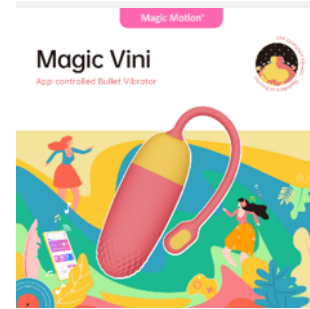

Available on the App Store

Google play

Solstice

An APP-controlled Prostate Massager

-  28x99(132)mm
-  IPX6
-  92g
-  120 Minutes
-  ABS/Silicone-ABS
-  90 Minutes

- Dual stimulation with 10 patterns in manual mode
- Solo or interactive playing with your partner
- Long-Distance Control to connect from anywhere
- Body-safe silicone & USB magnetic charger.

Magic Motion®

Magic Motion®

MAGIC PLANET

Magic Bobi
2-in-1 bendable Vibrator

Magic Bobi
2-in-1 bendable Vibrator

Upgraded Packages of Magic Planet Series

Magic Motion®

Magic Motion®

Magic Bunny
App-Controlled Tail Plug

Magic Nyx
App-Controlled Panty Vibrator

Magic Rise (Black)

Magic Vini (Pink)

Magic Candy

Maigic Vini (Orange)

Magic Crystal Duo

Magic Rise (Green)