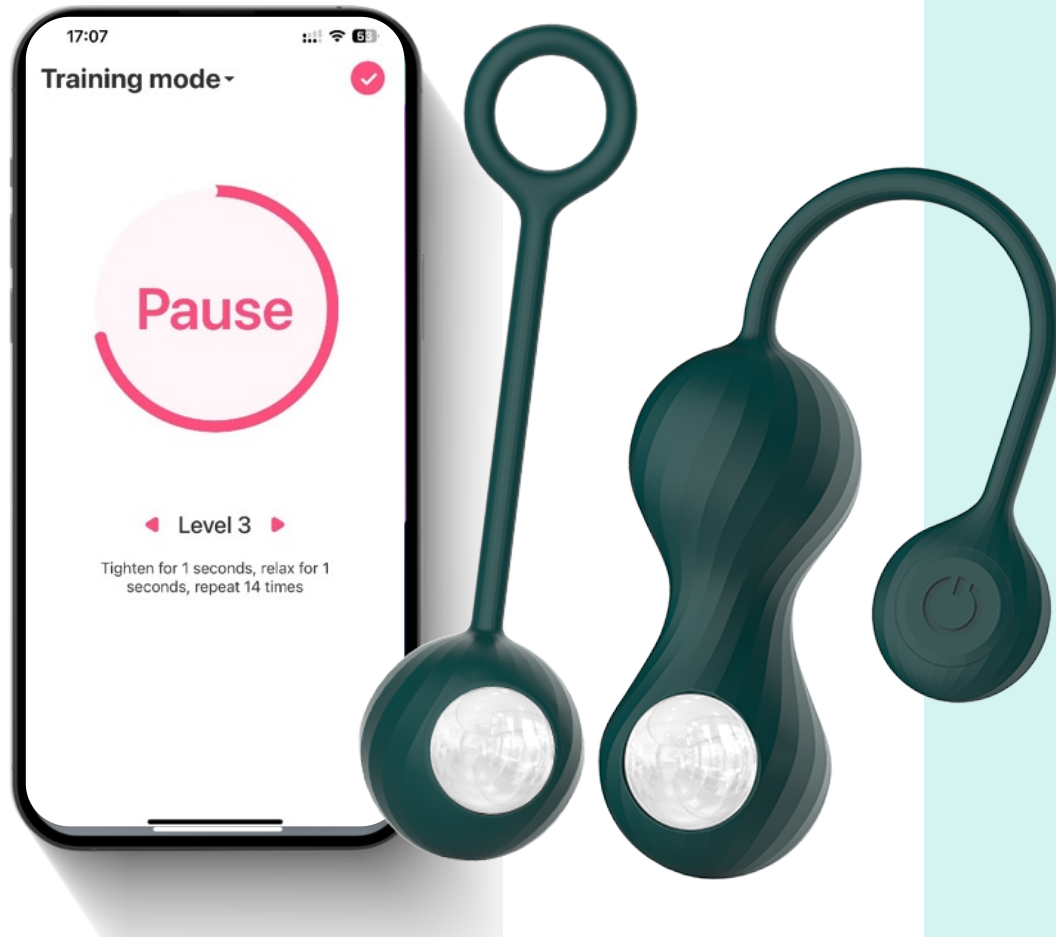

- Built-in Sensor Measuring Pelvic Floor Muscle Strength
- Vibration Feedback for Muscle Strength
- Quick Start Guide in Magic Kegel APP
- Voice-Guide Kegel Training with Six Courses
- Kegel Exercise Tracking with Data Analysis
- Goal Setting and Rewards to Help
- Small ball and Easy control for beginner

Available on the App Store

Google play

Kegel Coach

Interactive Kegel Trainer with Sensitive Pressure Sensor

 30x58x190mm	 IPX6
 36g	 120 Minutes
 ABS/Silicone-ABS	 90 Minutes

- Built-in Sensor Measuring Pelvic Floor Muscle Strength
- Vibration Feedback for Muscle Strength
- Quick Start Guide in Magic Kegels APP
- Voice-Guide Kegel Training with Six Courses
- Kegel Exercise Tracking with Data Analysis
- Goal Setting and Rewards to Help
- Medium ball and Easy control for intermediate user

MAGIC KEGEL APP

The Magic Kegel APP and MagicMotion's smart Kegel trainer is your personal trainer for pelvic floor muscle training.

The Magic Kegel APP contains introductory guidance for Kegel training, provides six training courses for different needs, records and analyzes the real-time data of your workout of the smart Kegel trainer and give out training suggestions.