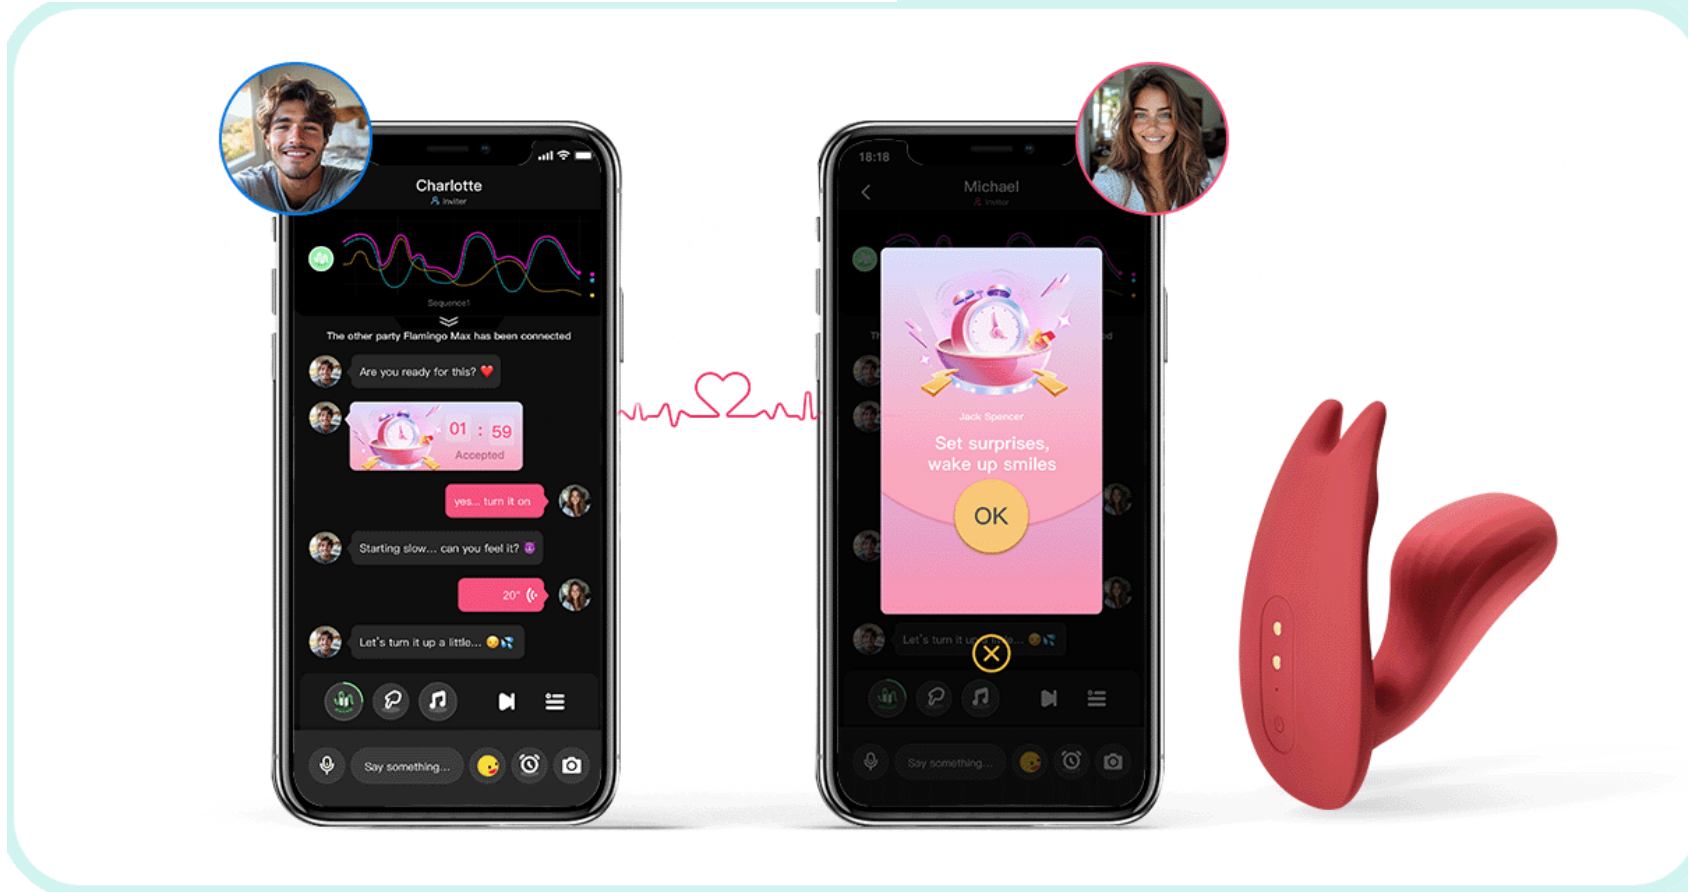

Magic Motion

Available on the
App Store

Google play

Two Colors Are Available

Magic Nyx

Awaken Your Orgasm with Panty Alarm Vibe

-  12x88x40 mm
-  IPx6
-  32g
-  80 Minutes
-  Silicone/ABS
-  80 Minutes

- **Enhanced Wireless Connectivity and Long-distance Control**
 - Panty Vibrator with Clitoral Stimulation
 - Easy App Control: pleasure effortlessly through the Magic Motion App.
 - Long-Distance Control: Stay linked with your partner anytime and anywhere.
- **Immersive Experience and Entertainment**
 - Build-in Clock Alarm Vibration
 - Diverse Control Play,
- **Convenience and Safety**
 - Travel-Friendly and Light weight, ideal for couples on the move.
 - Magnetic Charging: Conveniently rechargeable with the included USB cable.
 - Waterproof and Body-Safe: Crafted from body-safe materials..

Magic Motion

Available on the
App Store

Google play

Two Colors Are Available

Umi&Nyx-Alarm Clock Control Vibrators

Local Alarm Clock Control: Set your own vibrating alarm, wake up in orgasm.

Umi&Nyx-Alarm Clock Control Vibrators

Remote Clock Control : Enjoy pleasure with your partner remotely, with the choice to accept or decline their alarm clock control request.

Magic Sundae

Powerful Smart Love Egg with Gift Box

- 34x64x190 mm
- IPx6
- 39g
- 90 Minutes
- Silicone/ABS
- 90 Minutes

Enhanced Wireless Connectivity and Long-distance Control

- Enhanced sensitive wireless tail
- Easy App Control: pleasure effortlessly through the Magic Motion App.
- Long-Distance Control: Stay linked with your partner anytime and anywhere.