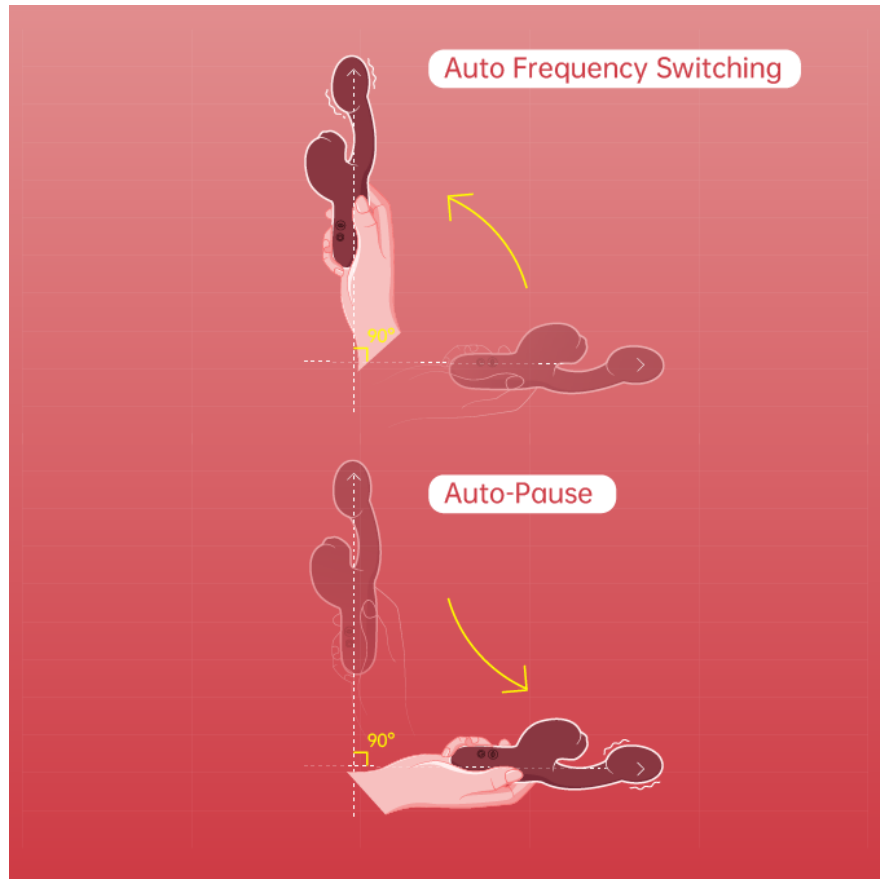

New 2025

Magic Ponder

Tongue-licking and Powerful Vibration for Clitoral and G-Spot Stimulation

- | | |
|--|---|
|  55x215 mm |  IPx5 |
|  190g |  70 Minutes |
|  Silicone/ABS |  120 Minutes |

- Ergonomic Fully-flexible Stimulator with ultra-strong vibration to deliver a G-spot massage
- Tongue-licking and Strong Vibration Clitoris Stimulation simultaneously deliver total pleasure from the inside out
- Explore Unlimited Vibration Patterns and stay long-distance connected with the Magic Motion Remote app.
- Soft to the Touch body-safe silicone
- IPx5 Full Waterproof safe for use in all juicy scenario

Available on the App Store

Google play

Three Colors Are Available

The built-in G-sensor enables auto arequency awitching and auto-pause functionality.

Magic Zenith

Ultra-Powerful Large Wand

- 290x70x39mm
- 185g
- ABS/Silicone-ABS
- IPX6
- 60 Minutes
- 60 Minutes

- Ultra-Strong Vibration Clitoris Stimulation simultaneously deliver total pleasure from the inside out
- Seamless control and direction switch
- Explore Unlimited Vibration Patterns and stay long-distance connected with the Magic Motion Remote app.
- Soft to the Touch body-safe silicone
- Cordless and water proof
- Fast charging and long working time