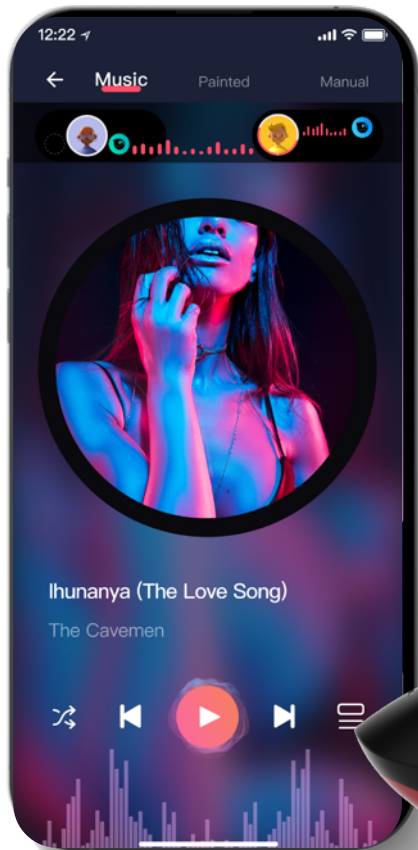

Available on the App Store

Google play

Solstice X

Bendable Prostate Massager with Dual Stimulation

- 119x120x96mm
- IPX6
- 120g
- 60 Minutes
- ABS/Silicone-ABS
- 90 Minutes

- Bendable and wearable prostate massager
- Flexible and adjustable fit on both the insertable & perineum arms
- Dual stimulation with 10 patterns in manual mode
- Solo or interactive playing with your partner
- Long-Distance Control to connect from anywhere.

Equinox

An APP-controlled Butt Plug with Suction Cup

- 35(67)x88(108)mm
- 88g
- ABS/Silicone-ABS
- IPX6
- 120 Minutes
- 60 Minutes

- Tapered shape, firm consistency, skin-pleasing sleek
- App-controlled silicone butt plug
- Traditional 7 vibration modes without APP
- Long-Distance Control to connect from anywhere
- Body-safe silicone & USB magnetic charger

Available on the App Store

Google play

Solstice

An APP-controlled Prostate Massager

-  28x99(132)mm
-  IPX6
-  92g
-  120 Minutes
-  ABS/Silicone-ABS
-  90 Minutes

- Dual stimulation with 10 patterns in manual mode
- Solo or interactive playing with your partner
- Long-Distance Control to connect from anywhere
- Body-safe silicone & USB magnetic charger.

Magic Bunny
App-Controlled Tail Plug

Magic Nyx
App-Controlled Panty Vibrator

Magic Rise (Black)

Magic Vini (Pink)

Magic Candy

Maigic Vini (Orange)

Magic Crystal Duo

Magic Rise (Green)