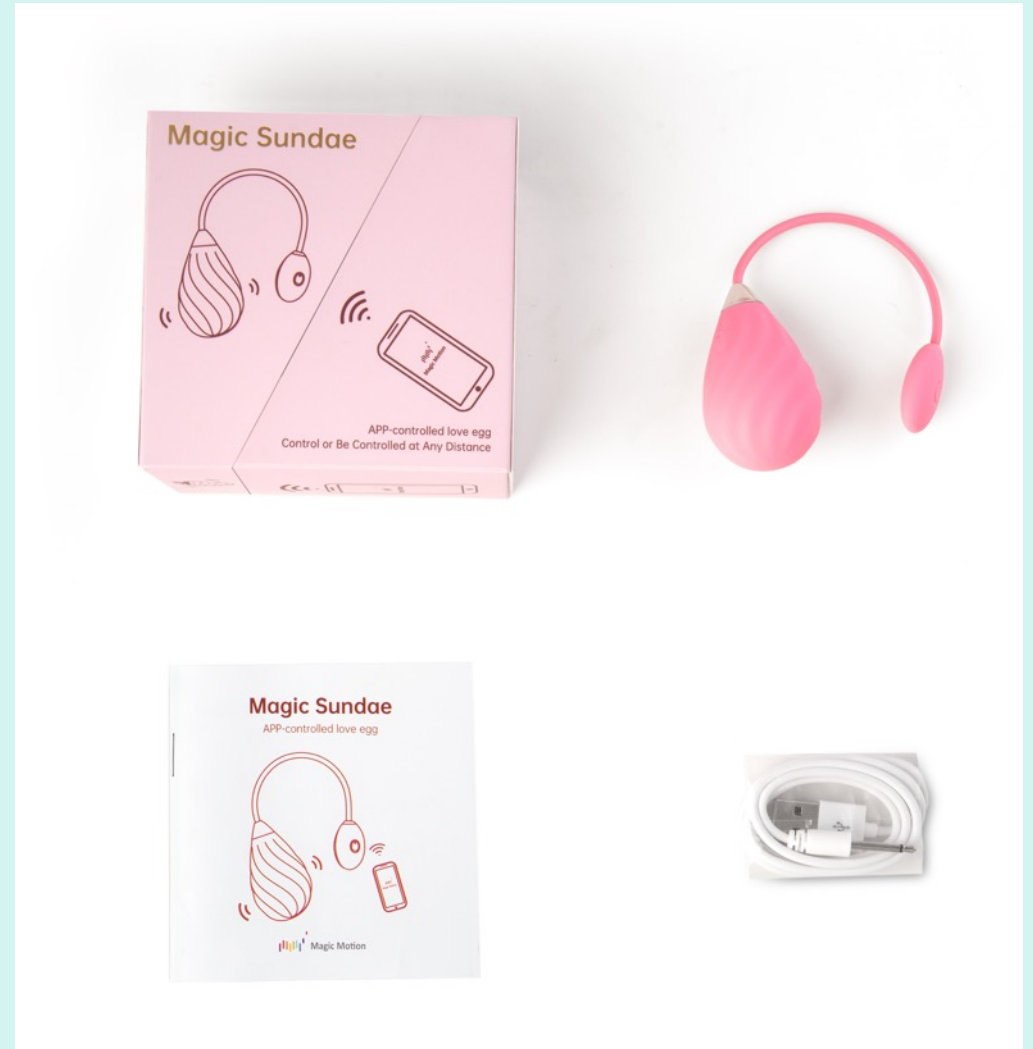

Remote Clock Control : Enjoy pleasure with your partner remotely, with the choice to accept or decline their alarm clock control request.

Magic Sundae

Powerful Smart Love Egg with Gift Box

- 34x64x190 mm
- IPx6
- 39g
- 90 Minutes
- Silicone/ABS
- 90 Minutes

Enhanced Wireless Connectivity and Long-distance Control

- Enhanced sensitive wireless tail
- Easy App Control: pleasure effortlessly through the Magic Motion App.
- Long-Distance Control: Stay linked with your partner anytime and anywhere.

Immersive Experience and Entertainment

- Diverse Control Play,
- Basic Kegel Course

Convenience and Safety

- Travel-Friendly and Light weight, ideal for couples on the move.
- USB Rechargeable: Conveniently rechargeable with the included USB cable.
- Waterproof and Body-Safe: Crafted from body-safe materials..

Magic Motion

Available on the
App Store

Google play

Two Colors Are Available

Magic Fugu

Smart Wearable Love Egg

- | | |
|--|--|
|  34x34x69(237) mm |  IPx6 |
|  45g |  90 Minutes |
|  Silicone/ABS |  60 Minutes |