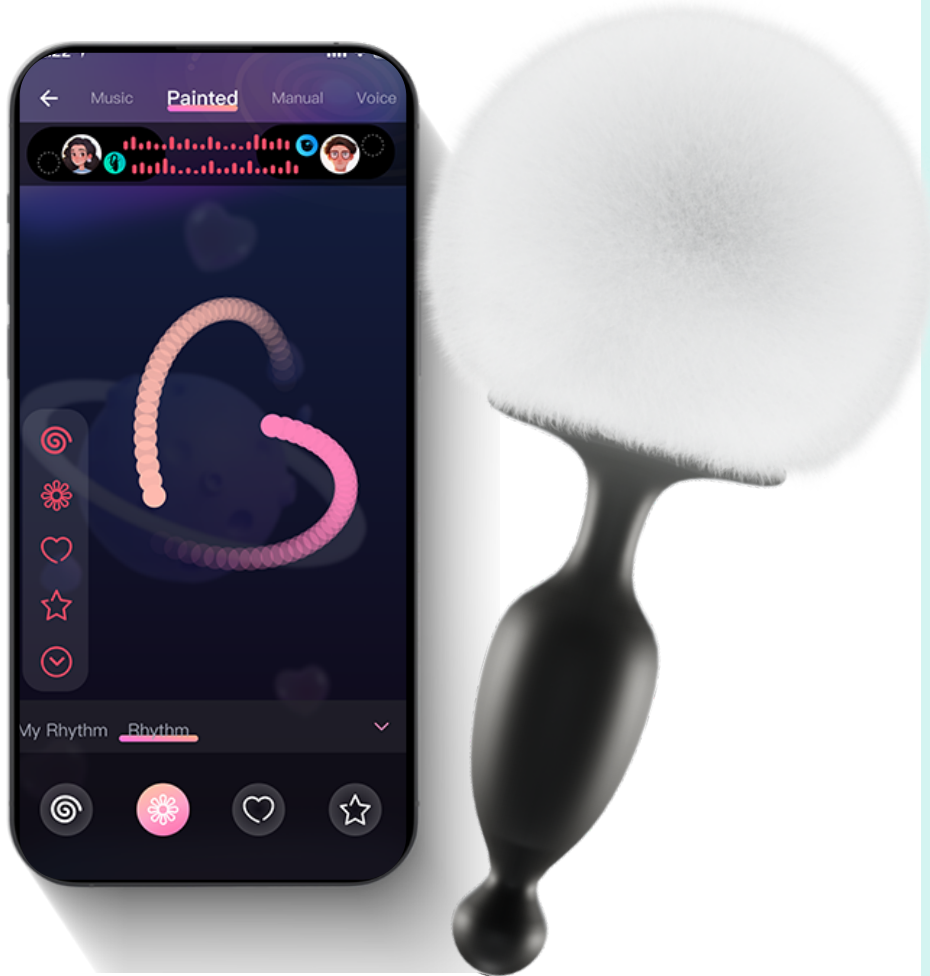

Sensor-Enabled Cockring

- 45x50x90mm
- IPX6
- 24g
- 60 Minutes
- ABS/Silicone-ABS
- 60 Minutes

- Snug fit around the penis and the scrotal sac base
- Offer a firmer erection and helps to prolong with fun
- Get your romantic gesture with intensity, duration, or nature
- Adjust modes and intensity in the moment with APP

Available on the App Store

Google play

Three Colors Are Available

Magic Dantell

Sensor-Enabled Cockring

- 32x54x60mm
- IPX6
- 27g
- 60 Minutes
- ABS/Silicone-ABS
- 60 Minutes

- Sex data and posture recorder
- Ejaculation delay and real-time control
- Removable bullet for easy cleaning
- Replaceable silicone sleeve design
- Magnetic charging

Magic Bunny

A Smart Butt Plug with Rabbit Tail

- 29x82x130mm
- IPX6
- 83g
- 60 Minutes
- ABS/Silicone-ABS
- 120 Minutes

- Smart vibrating anal plug with rabbit fur tail
- For couple's anal play and animal role play
- Long-Distance Control to connect from anywhere.

Available on the App Store

Google play

Solstice X

Bendable Prostate Massager with Dual Stimulation

- 119x120x96mm
- IPX6
- 120g
- 60 Minutes
- ABS/Silicone-ABS
- 90 Minutes

- Bendable and wearable prostate massager
- Flexible and adjustable fit on both the insertable & perineum arms
- Dual stimulation with 10 patterns in manual mode
- Solo or interactive playing with your partner
- Long-Distance Control to connect from anywhere.