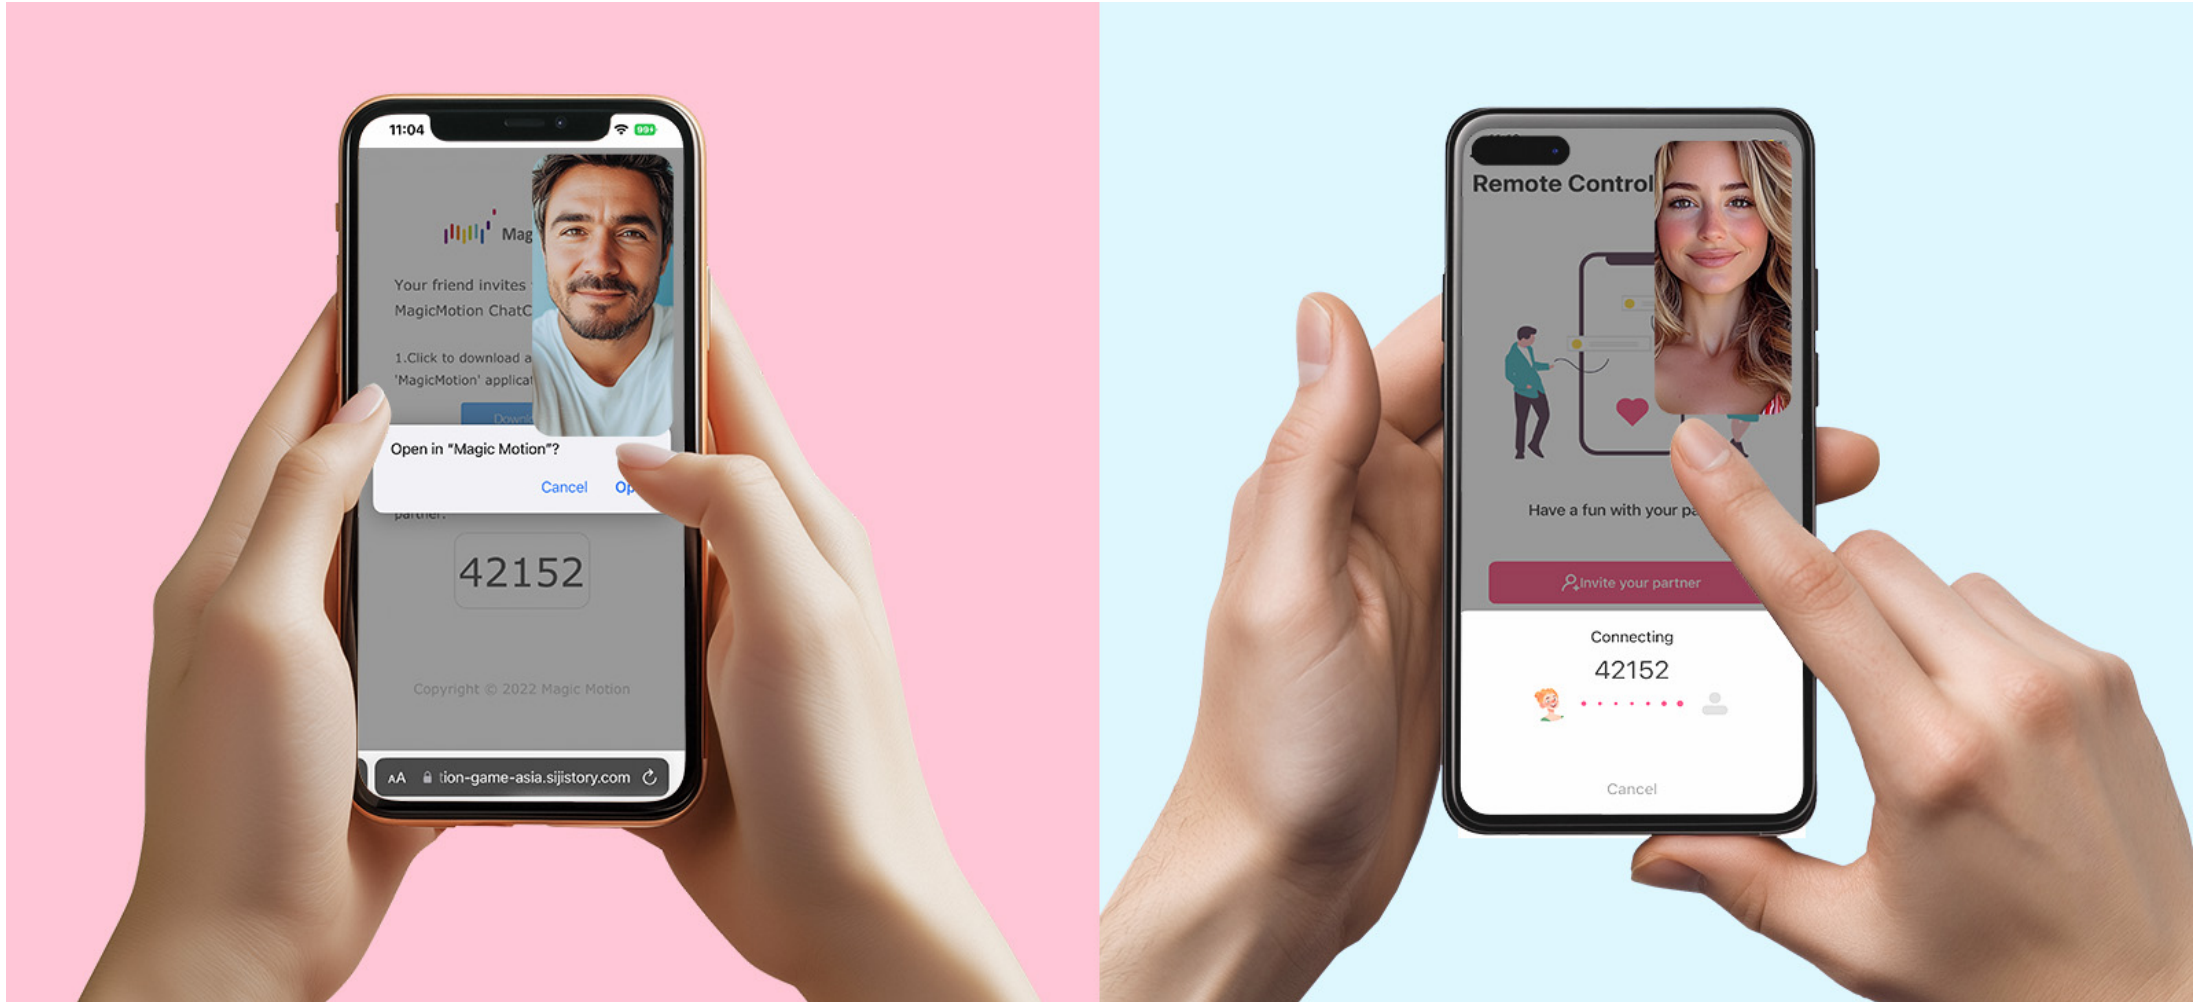

Magic Equinox

Magic Solstice

Magic Dante II

Magic Solstice X

Magic Rise

When using the "**Remote Control**" function in the Magic Motion App, you can simultaneously enjoy video calls on third-party platforms.

Note: This feature is available for **all Magic Motion toys**.

Open a third-party video chat platform

Open the Magic Motion App and invite your partner for shared pleasure.

Enjoy

New

Flamingo Max

Innovative Sensing Vibrator for Boundless Pleasure

HAPTIC TOUCH

KEGEL COURSE

LONG-DISTANCE CONTROL

MOTION SENSE

PELVIC HEALTH EVALUATION

Magic Motion

Available on the App Store

Google play