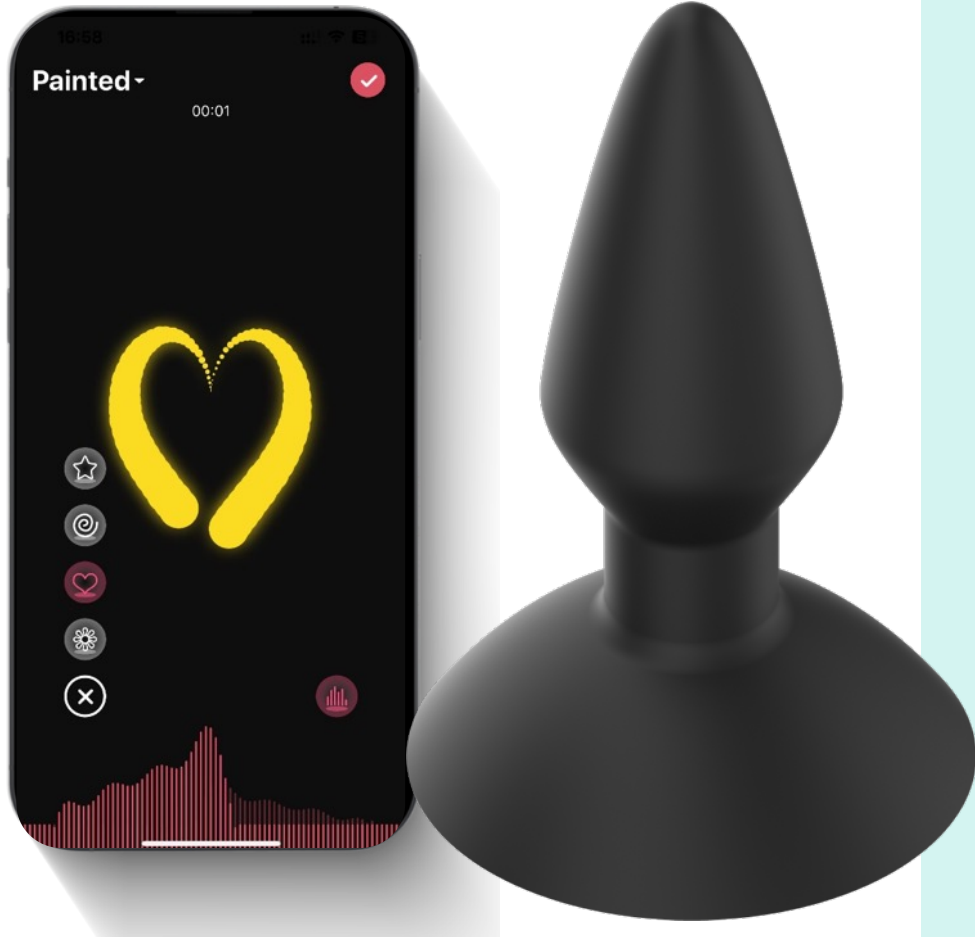

Available on the App Store

Google play

Three Colors Are Available

Magic Dantell

Sensor-Enabled Cockring

- 32x54x60mm
- IPX6
- 27g
- 60 Minutes
- ABS/Silicone-ABS
- 60 Minutes

- Sex data and posture recorder
- Ejaculation delay and real-time control
- Removable bullet for easy cleaning
- Replaceable silicone sleeve design
- Magnetic charging

Magic Bunny

A Smart Butt Plug with Rabbit Tail

- 29x82x130mm
- IPX6
- 83g
- 60 Minutes
- ABS/Silicone-ABS
- 120 Minutes

- Smart vibrating anal plug with rabbit fur tail
- For couple's anal play and animal role play
- Long-Distance Control to connect from anywhere.

Available on the App Store

Google play

Solstice X

Bendable Prostate Massager with Dual Stimulation

- 119x120x96mm
- IPX6
- 120g
- 60 Minutes
- ABS/Silicone-ABS
- 90 Minutes

- Bendable and wearable prostate massager
- Flexible and adjustable fit on both the insertable & perineum arms
- Dual stimulation with 10 patterns in manual mode
- Solo or interactive playing with your partner
- Long-Distance Control to connect from anywhere.

Equinox

An APP-controlled Butt Plug with Suction Cup

- 35(67)x88(108)mm
- 88g
- ABS/Silicone-ABS
- IPX6
- 120 Minutes
- 60 Minutes

- Tapered shape, firm consistency, skin-pleasing sleek
- App-controlled silicone butt plug
- Traditional 7 vibration modes without APP
- Long-Distance Control to connect from anywhere
- Body-safe silicone & USB magnetic charger