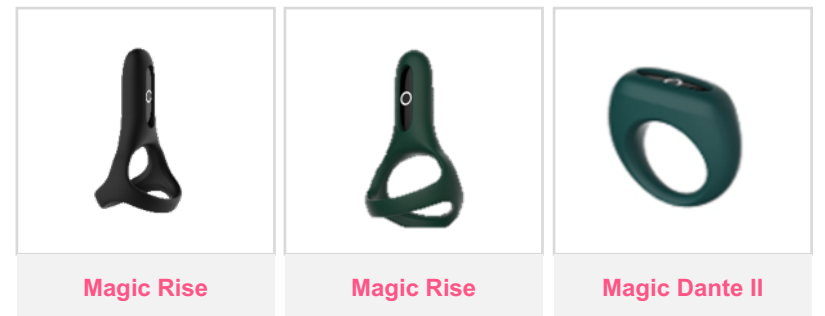

Magic Vini

Magic Candy

Magic Awaken

Magic Eidolon

Magic Motion Product List

Wand

Kegel Ball

Masturbator

Cock Ring

Anal

Magic Motion Product List

APP

Magic Motion

With Free iOS and Android release, features with dynamic design style and easy to use App-Control.

Available from 2013

Magic Motion