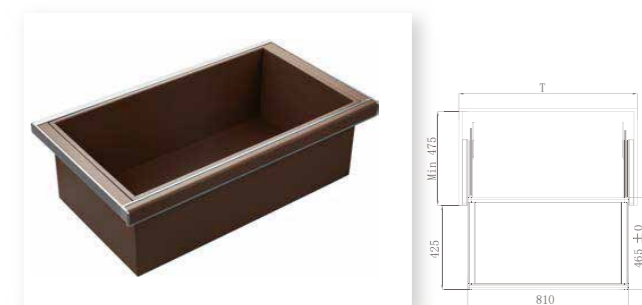

Deep Leather Basket

ITEM NO.	Cabinet	Size
706051S	600mm	510X465X251mm
706052S	700mm	610X465X151mm
706053S	800mm	710X465X151mm
706054S	900mm	810X465X151mm