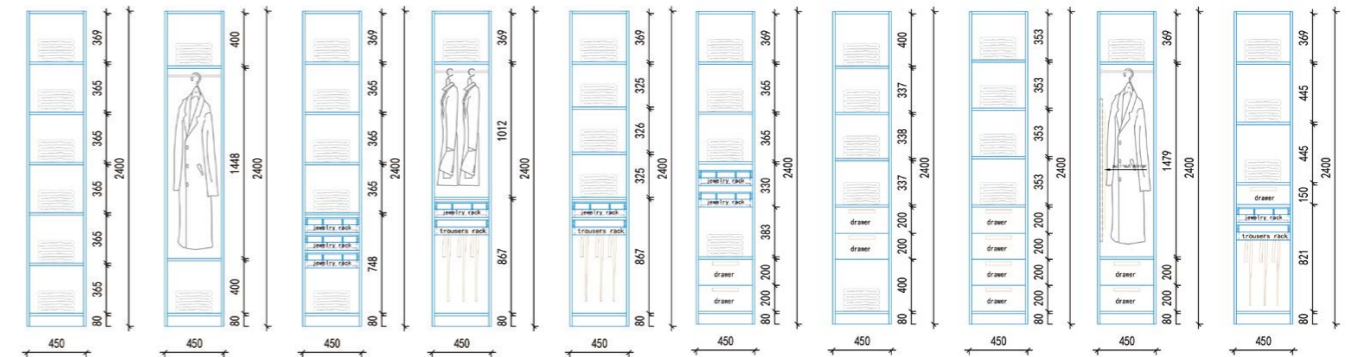

## WARDROBE 3D STRCUTURE

Wardrobe Width from 400mm to 650mm

Wardrobe Length from 700mm to 900mm

L3101B

L3156B

L3170B

Y118

GYT01+GYT011