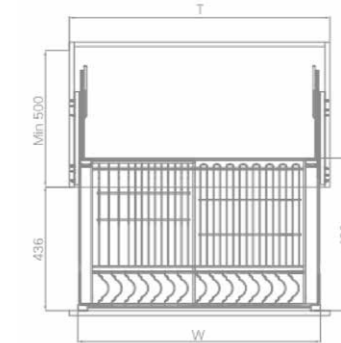

Diamond Style Three-sides Dish Basket

Art. No.	Cabinet	Width*Depth*Height	Material	Surface	Process
303501	600mm	540x467x189mm	Stainless Steel	Matte	Electrolysis
303502	700mm	640x467x189mm	Stainless Steel	Matte	Electrolysis
303503	750mm	690x467x189mm	Stainless Steel	Matte	Electrolysis
303504	800mm	740x467x189mm	Stainless Steel	Matte	Electrolysis
303505	900mm	840x467x189mm	Stainless Steel	Matte	Electrolysis