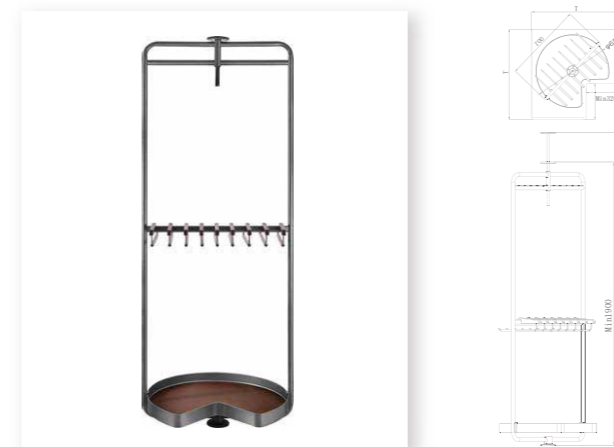

O-Shaped Corner Clothes Rack

ITEM NO.	Cabinet	Size
706202S	≥800mm	700X650X (1850-2000)mm