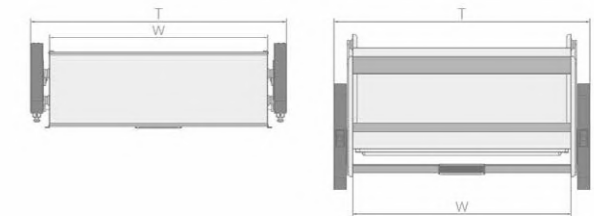

Shearer Lift-up Series

Art. No.	Cabinet	Width*Depth*Height	Material	Surface	Process
401221	600mm	564x283x525mm	Aerospace Aluminum	Premium Gray	Fluorocarbon
401222	700mm	664x283x525mm	Aerospace Aluminum	Premium Gray	Fluorocarbon
401223	800mm	764x283x525mm	Aerospace Aluminum	Premium Gray	Fluorocarbon
401224	900mm	864x283x525mm	Aerospace Aluminum	Premium Gray	Fluorocarbon