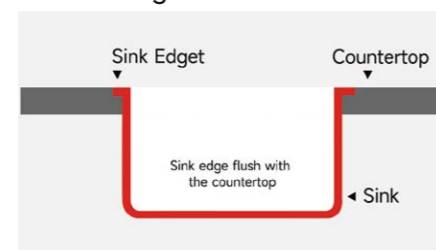

2. Taichung Basin