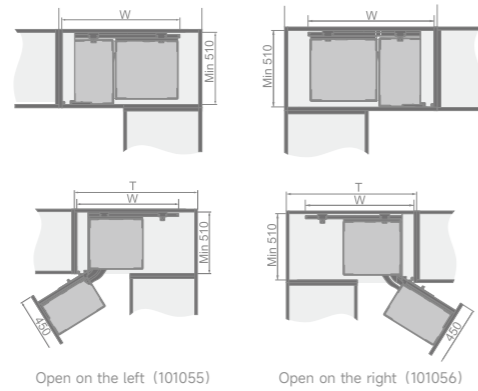

Shearer-corner Units

Open on the left (101055)

Open on the right (101056)

Art. No.	Cabinet	Width*Depth*Height	Material	Surface	Process	Description
101055	900mm	860x510x535mm	Space Aluminum	Advanced Gray	Premium Gray	Left-opening Door
101056	900mm	860x510x535mm	Space Aluminum	Advanced Gray	Premium Gray	Right-opening Door