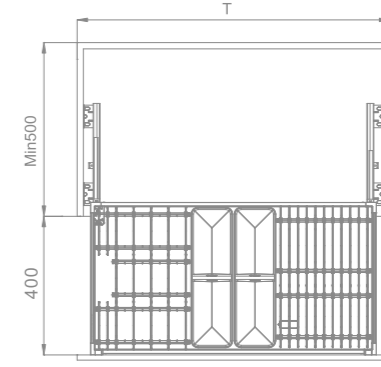

Shearer3.0 Gucci Base Units

Art. No.	Cabinet	Width*Depth*Height	Material	Surface	Process
303555	600mm	525x440x130mm	Aerospace Aluminum + Black Crystal Glass	Premium Gray	Fluorocarbon
303554	700mm	625x440x130mm	Aerospace Aluminum + Black Crystal Glass	Premium Gray	Fluorocarbon
303553	750mm	675x440x130mm	Aerospace Aluminum + Black Crystal Glass	Premium Gray	Fluorocarbon
303552	800mm	725x440x130mm	Aerospace Aluminum + Black Crystal Glass	Premium Gray	Fluorocarbon
303551	900mm	825x440x130mm	Aerospace Aluminum + Black Crystal Glass	Premium Gray	Fluorocarbon