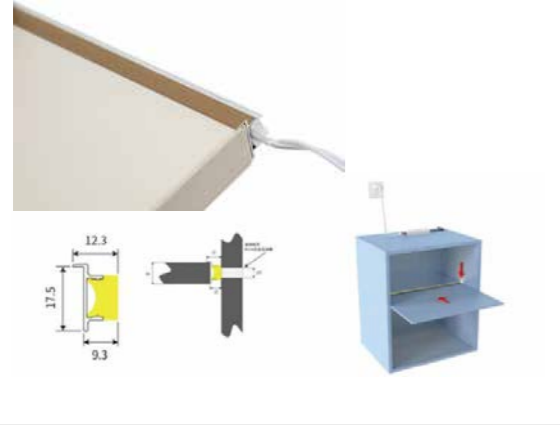

BA-1810

Input Voltage	DV12V
Power (P/w/m)	4.8
Light Body Length (mm)	563/763/963/1163(Can be cut)
Color Temperature	3000K
CRI	≥90
Profile Color	Gold
Lifespan	≥50,000 hours
Sensor Switch	None