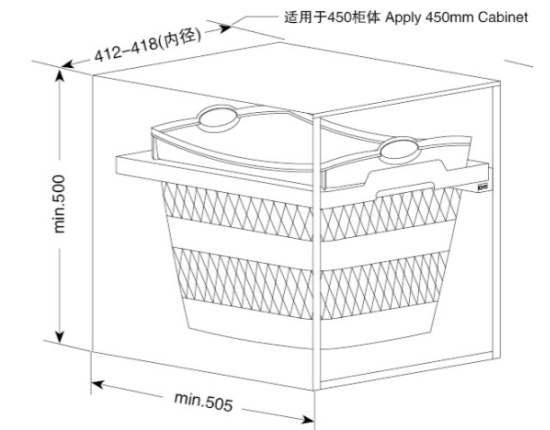

Wardrobe/home cabinet pull basket

Model	Capacity	Width*Depth*Height
BY-450	45L	415x500x490mm