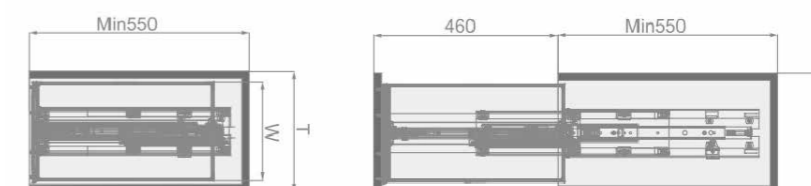

Diamond Style-tall Unit Basket

Art. No.	Cabinet	Width*Depth*Height	Material	Surface	Process	Description
201121	300mm	250x500x(259-1659)mm	Carbon Steel	Glossy	Electroplating	4 Layers
201122	300mm	250x500x(259-1659)mm	Carbon Steel	Glossy	Electroplating	5 Layers
201123	300mm	250x500x(259-1659)mm	Carbon Steel	Glossy	Electroplating	6 Layers
201124	400mm	350x500x(1259-1659)mm	Carbon Steel	Glossy	Electroplating	4 Layers
201125	400mm	350x500x(1259-1659)mm	Carbon Steel	Glossy	Electroplating	5 Layers
201126	400mm	350x500x(1259-1659)mm	Carbon Steel	Glossy	Electroplating	6 Layers