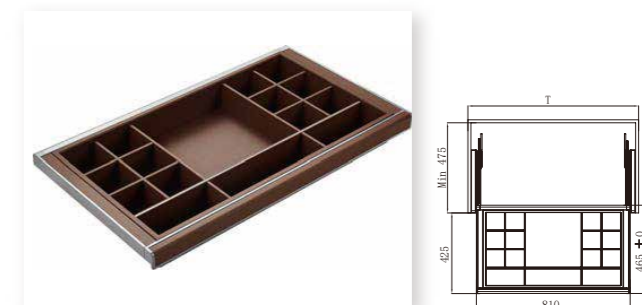

Underwear Storage Box

ITEM NO.	Cabinet	Size
706011S	600mm	510X465X91mm
706012S	700mm	610X465X91mm
706013S	800mm	710X465X91mm
706014S	900mm	810X465X91mm