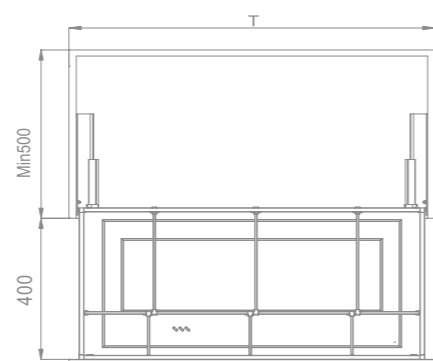

Shearer4.0 Base Units

Art. No.	Cabinet	Width*Depth*Height	Material	Surface	Process
303595	600mm	550x460x250mm	Aerospace Aluminum	Premium Gray + Rose Gold	Fluorocarbon
303594	700mm	650x460x250mm	Aerospace Aluminum	Premium Gray + Rose Gold	Fluorocarbon
303593	750mm	700x460x250mm	Aerospace Aluminum	Premium Gray + Rose Gold	Fluorocarbon
303592	800mm	750x460x250mm	Aerospace Aluminum	Premium Gray + Rose Gold	Fluorocarbon
303591	900mm	850x460x250mm	Aerospace Aluminum	Premium Gray + Rose Gold	Fluorocarbon