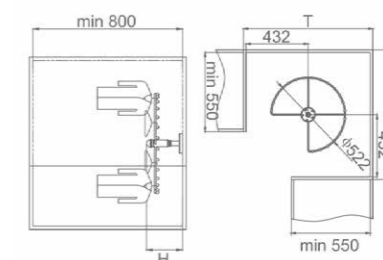

Rotating Clothes Rack

Art. No.	Cabinet	Width*Depth*Height	Color
703734	900mm	864x465x280 mm	Platinum + Armani Orange
703733	800mm	764x465x280 mm	Platinum + Armani Orange
703732	700mm	664x465x280 mm	Platinum + Armani Orange
703731	300mm	564x465x280 mm	Platinum + Armani Orange