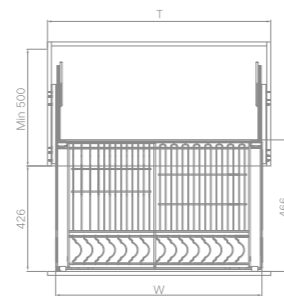

Fashion-Multi-purpose Basket

Art. No.	Cabinet	Width*Depth*Height	Material	Surface	Process
301607	600mm	535x466x186mm	Stainless Steel	Glossy	Electroplating
301601	700mm	635x466x186mm	Stainless Steel	Glossy	Electroplating
301606	750mm	685x466x186mm	Stainless Steel	Glossy	Electroplating
301602	800mm	735x466x186mm	Stainless Steel	Glossy	Electroplating
301603	900mm	835x466x186mm	Stainless Steel	Glossy	Electroplating