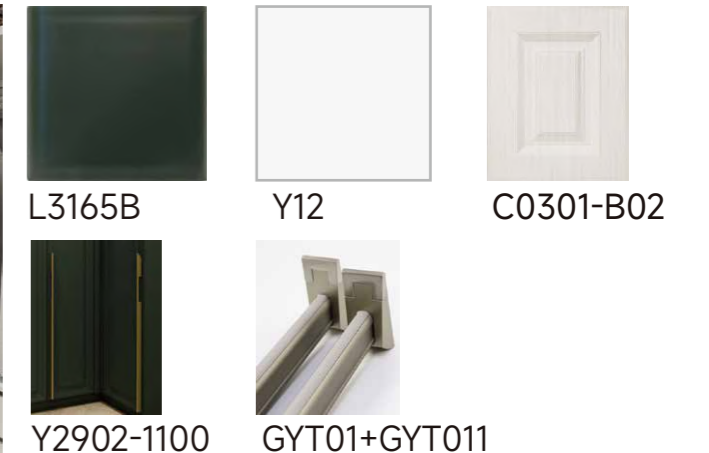

Description	Item	Material
Door 1	L3165B	Lacquer
Door 2	C0301-B02	Lacquer
Carcase	Y12	Melamine
Handle	Y2902-1100	Aluminum
Hanger	GYT01+GYT011	Aluminum Alloy