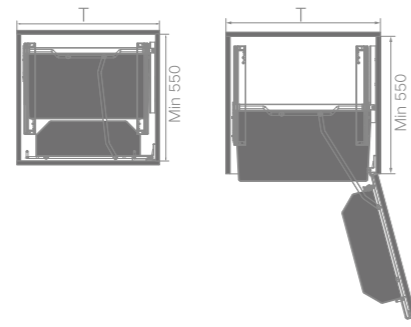

Diamond Style-Antry Basket

Art. No.	Cabinet	Width*Depth*Height	Material	Surface	Process
309031	600mm	529x450x650mm	Carbon Steel	Platinum	Electroplating