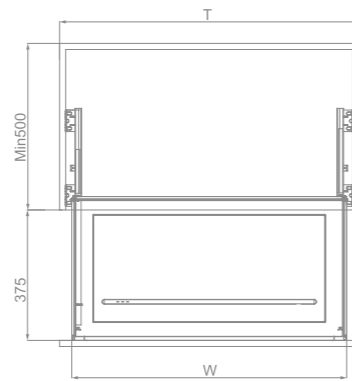

Shearer 2.0-three-sides Dish Basket

Art. No.	Cabinet	Width*Depth*Height	Material	Surface	Process
303365X1	600mm	525x440x130mm	Aluminum Alloy / Stainless Steel Snowflake Board / ABS	Premium Gray	Fluorocarbon
303364X1	700mm	625x440x130mm	Aluminum Alloy / Stainless Steel Snowflake Board / ABS	Premium Gray	Fluorocarbon
303363X1	750mm	675x440x130mm	Aluminum Alloy / Stainless Steel Snowflake Board / ABS	Premium Gray	Fluorocarbon
303362X1	800mm	725x440x130mm	Aluminum Alloy / Stainless Steel Snowflake Board / ABS	Premium Gray	Fluorocarbon
303361X1	900mm	825x440x130mm	Aluminum Alloy / Stainless Steel Snowflake Board / ABS	Premium Gray	Fluorocarbon