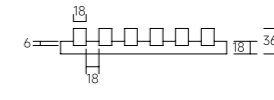

ARC CRAFT

· Profiled Option