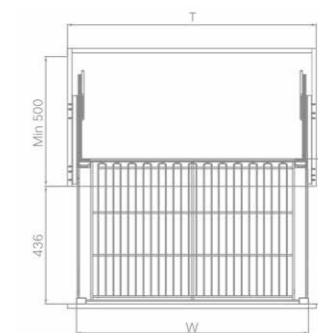

Diamond Style Three-sides Dish Basket

Art. No.	Cabinet	Width*Depth*Height	Material	Surface	Process
303511	600mm	540x467x189mm	Stainless Steel	Matte	Electrolysis
303512	700mm	640x467x189mm	Stainless Steel	Matte	Electrolysis
303513	750mm	690x467x189mm	Stainless Steel	Matte	Electrolysis
303514	800mm	740x467x189mm	Stainless Steel	Matte	Electrolysis
303515	900mm	840x467x189mm	Stainless Steel	Matte	Electrolysis