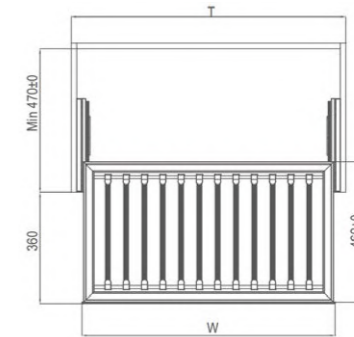

Pants Rack

Art. No.	Cabinet	Width*Depth*Height	Color
703734	900mm	864x465x280 mm	Platinum + Armani Orange
703733	800mm	764x465x280 mm	Platinum + Armani Orange
703732	700mm	664x465x280 mm	Platinum + Armani Orange
703731	300mm	564x465x280 mm	Platinum + Armani Orange