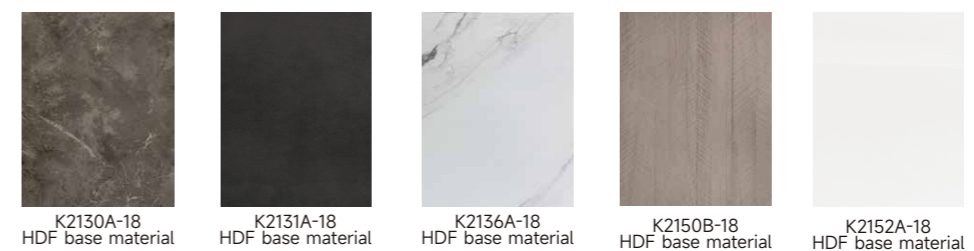

Max panel size 1200*2420mm: K2130, K2131

Max panel size 1200*2720mm: K2136, K2150, K2152

Edge banding: ABS edge banding