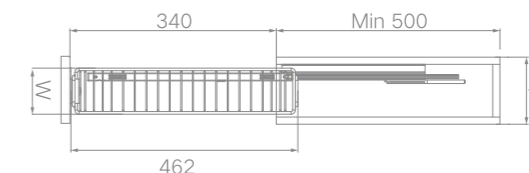

Narrow Drawer Basket

Art. No.	Cabinet	Width*Depth*Height	Material	Surface	Process
304098	150mm	95x462x505mm	Stainless Steel	Glossy	Electroplating
304099	200mm	145x462x505mm	Stainless Steel	Glossy	Electroplating
304098-P	150mm	95x462x505mm	Stainless Steel	Metallic Gray	Nano Spraying
304099-P	200mm	145x462x505mm	Stainless Steel	Metallic Gray	Nano Spraying