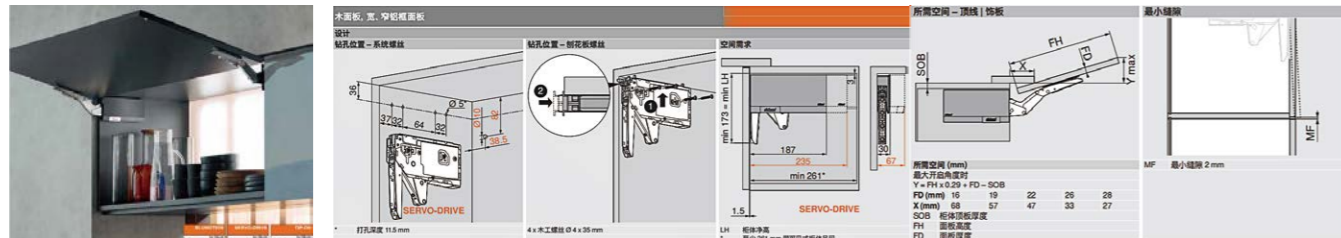

Aventos HK Top