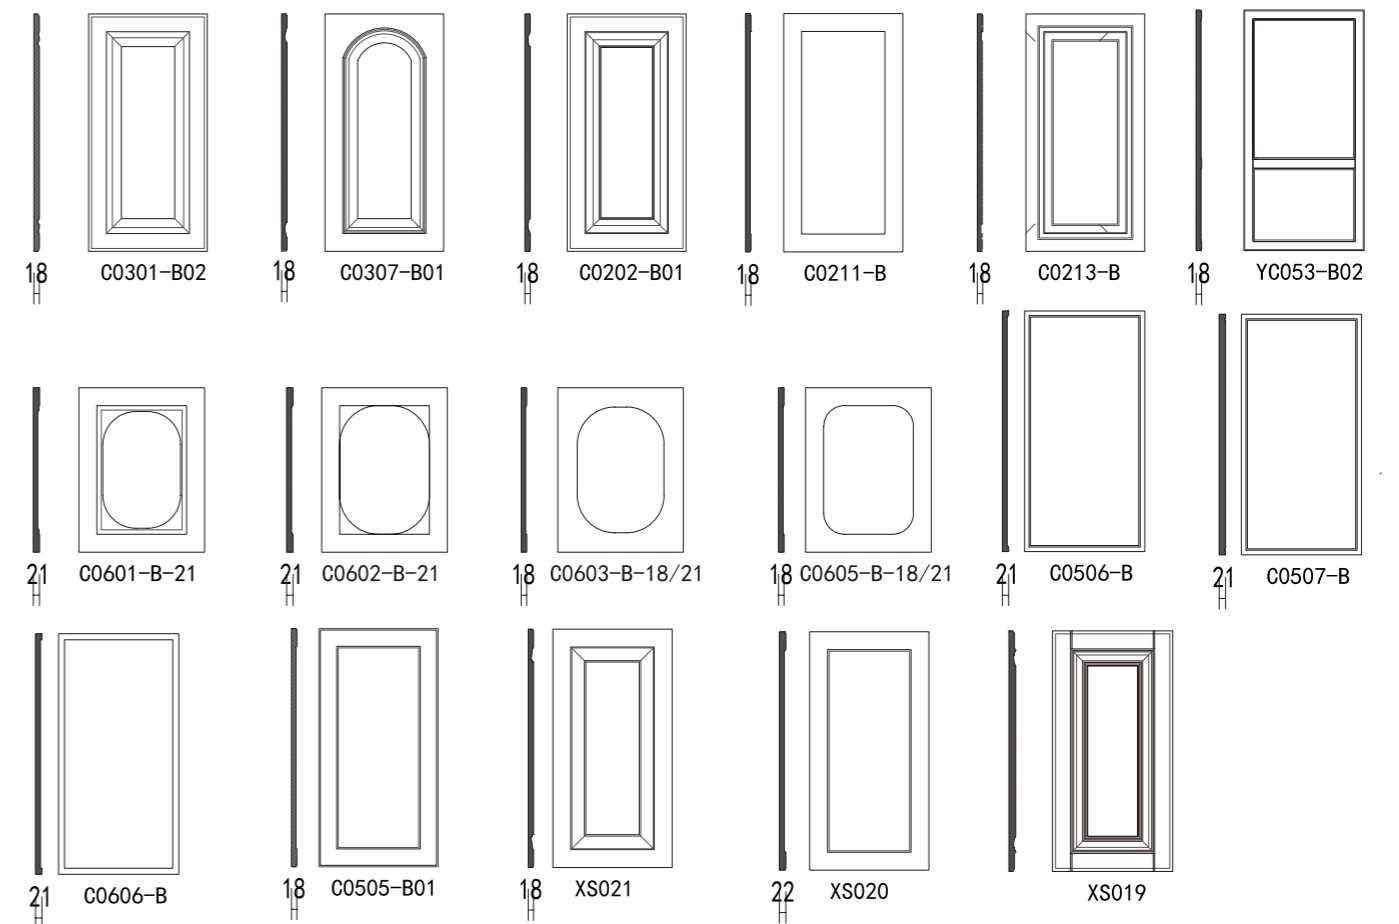

· Door shape option

J078/ww02: high glossy finishing J096/45°Beveled Door/Grooved Door: high glossy and matt