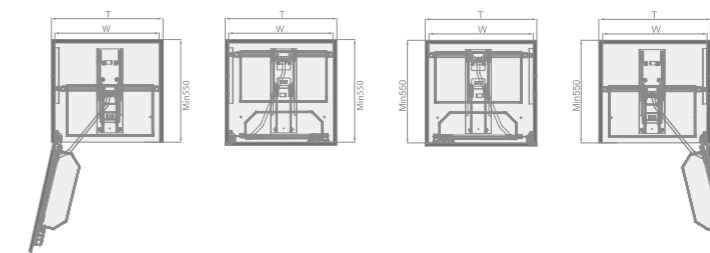

Diamond Style Swivel Pull Out

Art. No.	Cabinet	Width*Depth*Height	Material	Surface	Process	Description
202261	450/500 mm	408x500x1335mm	Carbon Steel	Glossy	Electroplating	4 Layers
202262	450/500 mm	408x500x1335mm	Carbon Steel	Glossy	Electroplating	5 Layers
202263	450/500 mm	408x500x1335mm	Carbon Steel	Glossy	Electroplating	6 Layers
202264	600 mm	558x500x1335mm	Carbon Steel	Glossy	Electroplating	4 Layers
202265	600 mm	558x500x1335mm	Carbon Steel	Glossy	Electroplating	5 Layers
202266	600 mm	558x500x1335mm	Carbon Steel	Glossy	Electroplating	6 Layers