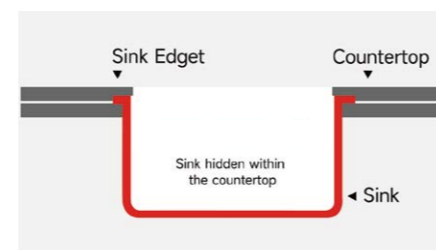

3. Undercounter