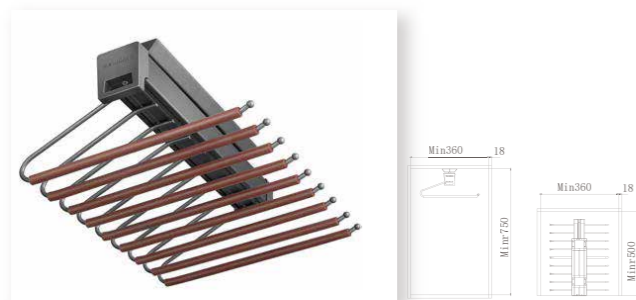

Top Mounted Pants Rack

ITEM NO.	Cabinet	Size
703502S	600mm	350X453X171mm