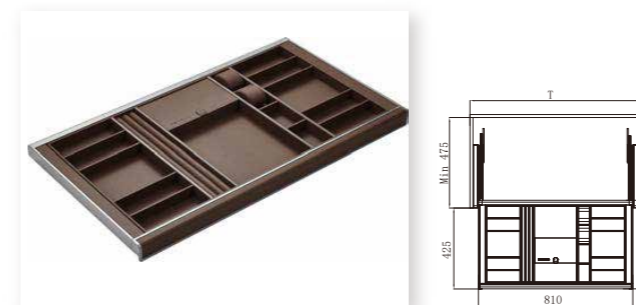

Accessories Storage Box

ITEM NO.	Cabinet	Size
706041S	600mm	510X465X45mm
706042S	700mm	610X465X45mm
706043S	800mm	710X465X45mm
706044S	900mm	810X465X45mm