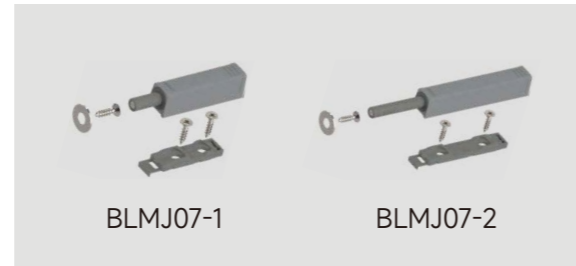

# CABINETS HARDWARE

Clip Top Blumotion

DTC 3D Adjustable Soft-Close Hinge

DTC Standard Soft-Close Adjustable Hinge (2D)

Blumotion For Doors

Blum Rebound Device

Domestic Rebound Device (Grace)

Dedicated Hinge for Aluminum Frame Doors

## Metal Box

Low Drawer-M

High Drawer-C

High Drawer with Rod-D

Inner Low Drawer-M

Inner High Drawer with Rod-C

Inner High Drawer with Rod-D

Sink Drawer High Drawer with Rod-D