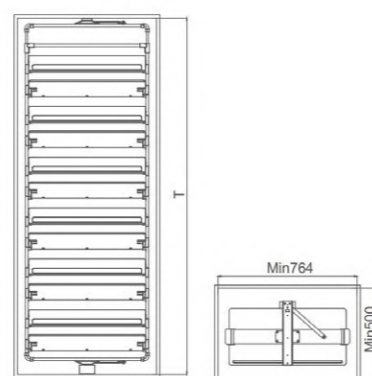

Rotating Shoe Rack

Art. No.	Cabinet	Width*Depth*Height	Color	Color
703591	800mm	685x355x(1910-2110)mm	Platinum+Armani Orange	Armani Panel Basket (12 Layers)
703733	800mm	764x465x280 mm	Platinum+Armani Orange	Armani Panel Basket (12 Layers)
703732	700mm	664x465x280 mm	Platinum+Armani Orange	Armani Panel Basket (12 Layers)
703731	300mm	564x465x280 mm	Platinum+Armani Orange	Armani Panel Basket (12 Layers)