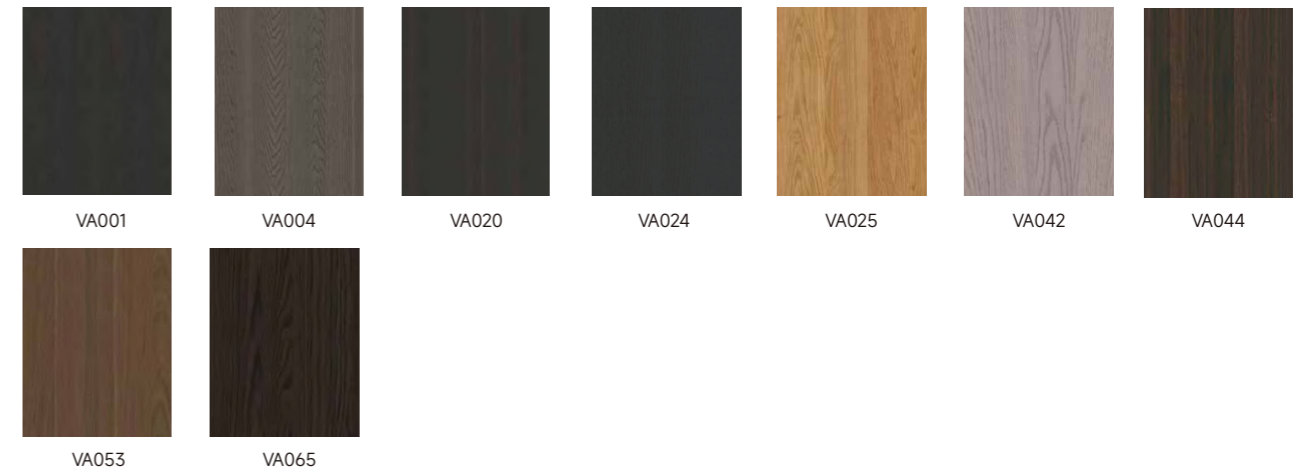

· Wooden nature veneer

Max panel size: 1200*2400mm

Door shape: flat, 45 degree beveled

Edge banding: ABS edge banding

Base material: Particle Board

Remark: no curve design

MOQ: 25 sqm