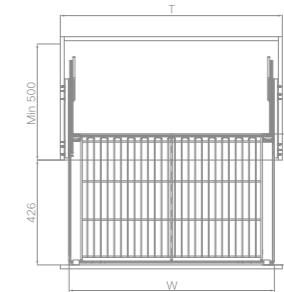

Fashion-pull Out Basket

Art. No.	Cabinet	Width*Depth*Height	Material	Surface	Process
301004	600mm	535x466x186mm	Stainless Steel	Glossy	Electroplating
301101	700mm	635x466x186mm	Stainless Steel	Glossy	Electroplating
301121	750mm	685x466x186mm	Stainless Steel	Glossy	Electroplating
301102	800mm	735x466x186mm	Stainless Steel	Glossy	Electroplating
301103	900mm	835x466x186mm	Stainless Steel	Glossy	Electroplating