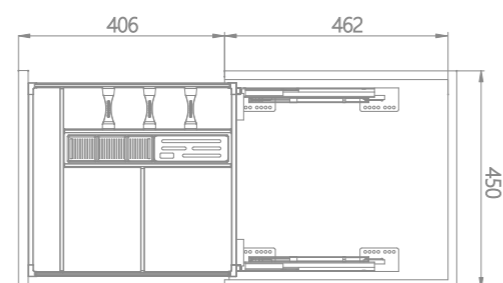

Shearer 2.0 Mul Basket

Art. No.	Cabinet	Width*Depth*Height	Material	Surface	Process
306234X1	600mm	400x430x435mm	Aluminum Alloy / Stainless Steel Snowflake Board / ABS	Premium Gray	Fluorocarbon
306233X1	700mm	350x430x435mm	Aluminum Alloy / Stainless Steel Snowflake Board / ABS	Premium Gray	Fluorocarbon
306232X1	750mm	300x430x435mm	Aluminum Alloy / Stainless Steel Snowflake Board / ABS	Premium Gray	Fluorocarbon
306231X1	800mm	250x430x435mm	Aluminum Alloy / Stainless Steel Snowflake Board / ABS	Premium Gray	Fluorocarbon