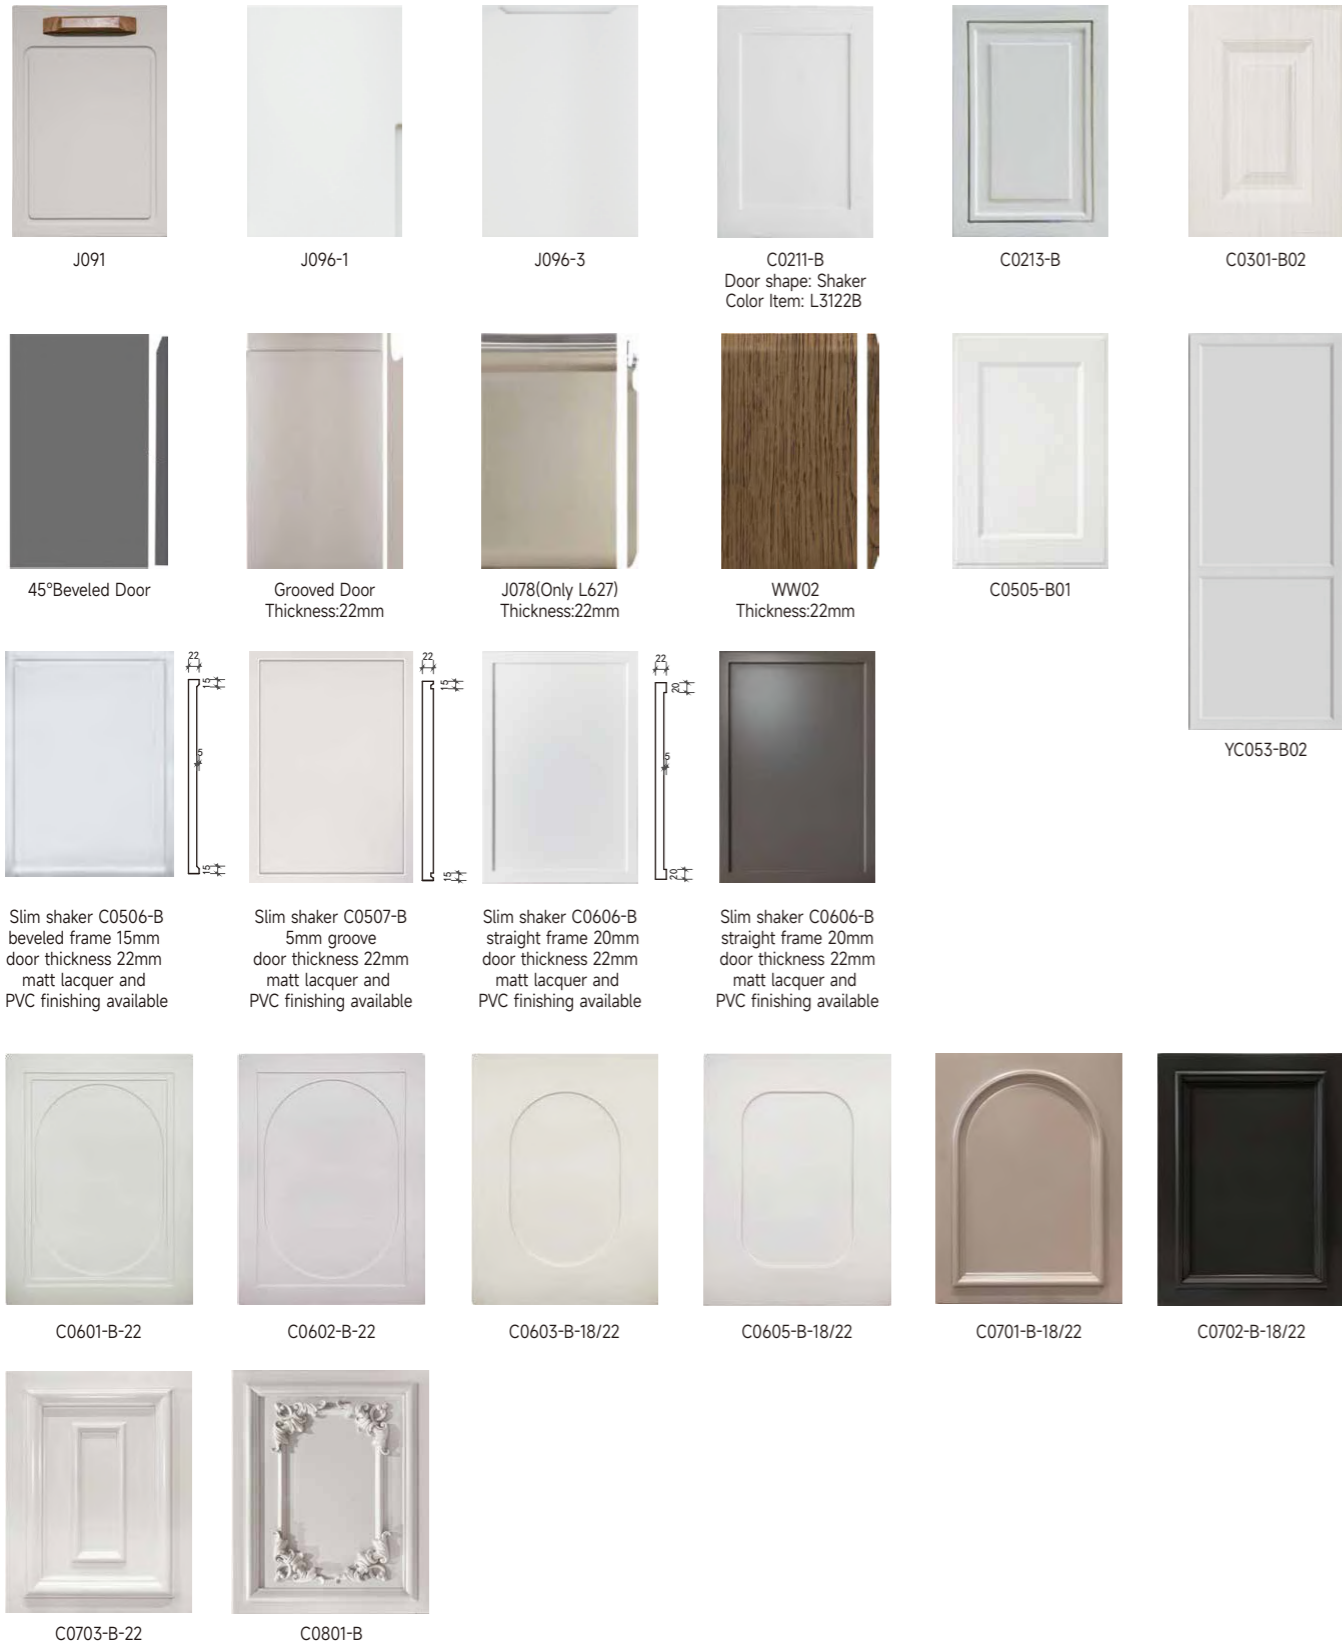

· Door shape option

J078/ww02: high glossy finishing J096/45°Beveled Door/Grooved Door: high glossy and matt