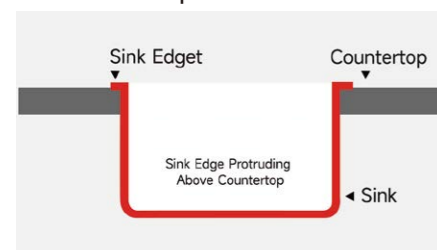

Three Installation Methods for Kitchen Sinks

1. Countertop