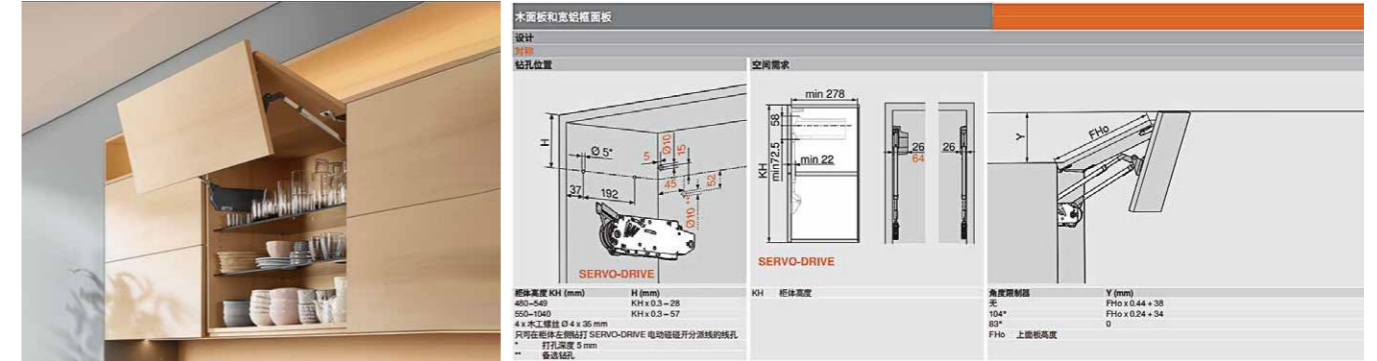

Aventos HL Love Flip Up Folding Door