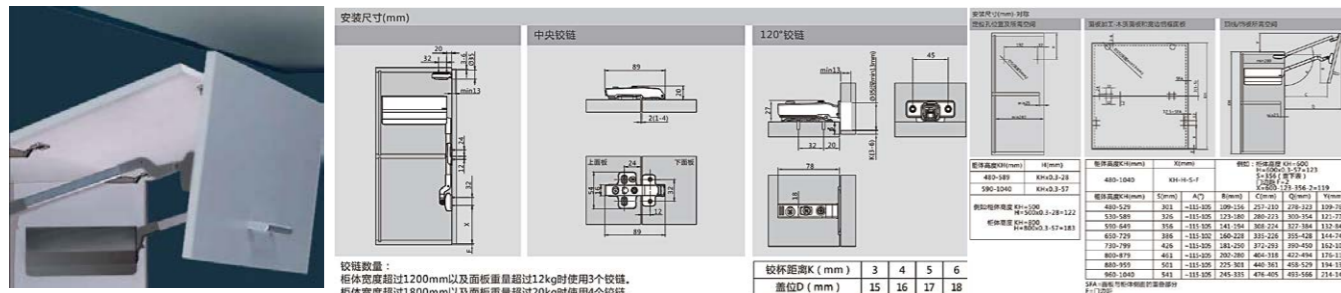

## ST Foldable Flip-up Dynamic Drawer

Hydraulic Up-open Support	Applicable Cabinet Size:
Pazc-01	300mmsh≤500mm
Pazc-02	400mmsws1200mm
Support Force:pzc002b=80n	