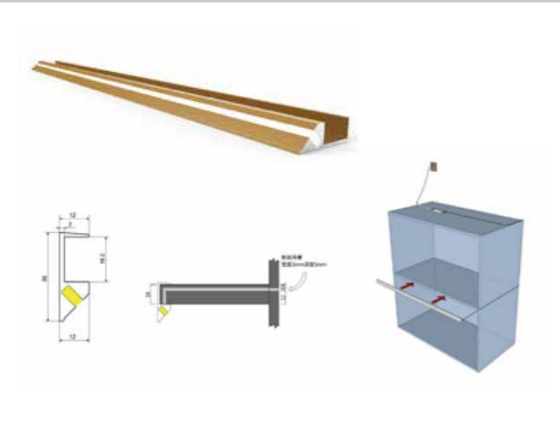

BA-1812

Input Voltage	DV12V
Power (P/w/m)	4.8
Light Body Length (mm)	563/763/963/1163(Can be cut)
Color Temperature	3000K
CRI	≥90
Profile Color	Gold
Lifespan	≥50,000 hours
Sensor Switch	None