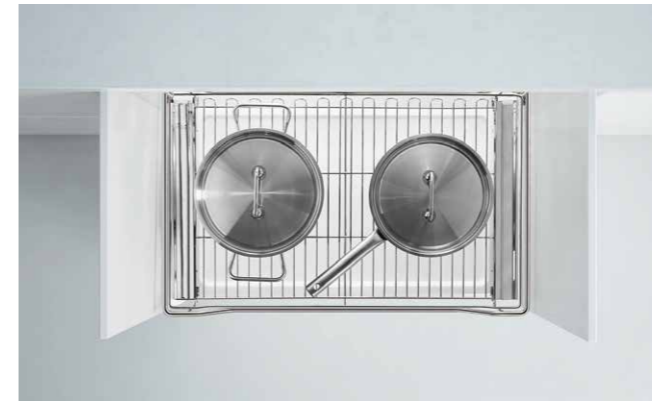

## Fashion-pull Out Basket

Art. No.	Cabinet	Width*Depth*Height	Material	Surface	Process
301004	600mm	535x466x186mm	Stainless Steel	Glossy	Electroplating
301101	700mm	635x466x186mm	Stainless Steel	Glossy	Electroplating
301121	750mm	685x466x186mm	Stainless Steel	Glossy	Electroplating
301102	800mm	735x466x186mm	Stainless Steel	Glossy	Electroplating
301103	900mm	835x466x186mm	Stainless Steel	Glossy	Electroplating