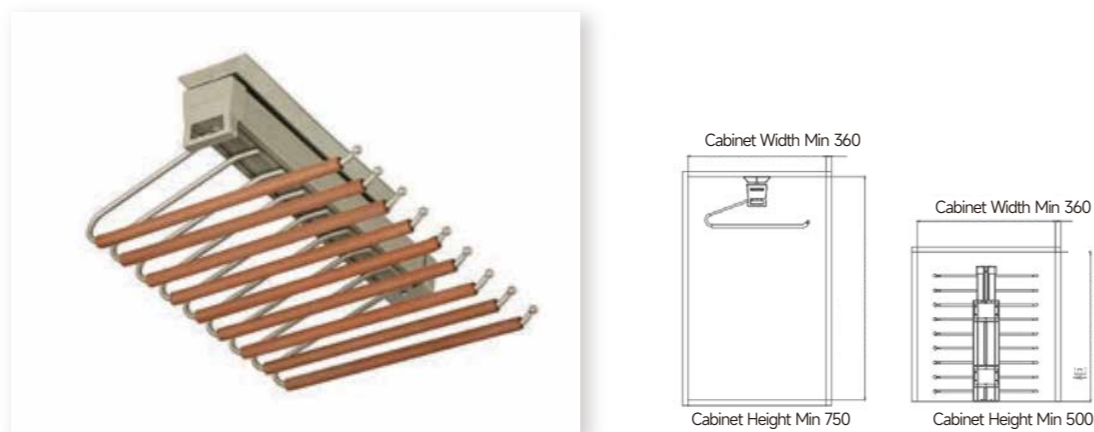

Top-Mounted Pants Rack

Art. No.	Cabinet	Width*Depth*Height	Color
703734	900mm	864x465x280 mm	Platinum + Armani Orange
703733	800mm	764x465x280 mm	Platinum + Armani Orange
703732	700mm	664x465x280 mm	Platinum + Armani Orange
703731	300mm	564x465x280 mm	Platinum + Armani Orange