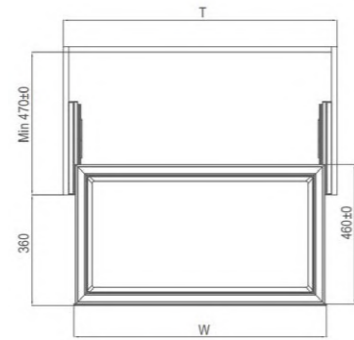

Clothes Basket

Art. No.	Cabinet	Width*Depth*Height	Color
703734	900mm	864x465x280 mm	Platinum + Armani Orange
703733	800mm	764x465x280 mm	Platinum + Armani Orange
703732	700mm	664x465x280 mm	Platinum + Armani Orange
703731	300mm	564x465x280 mm	Platinum + Armani Orange