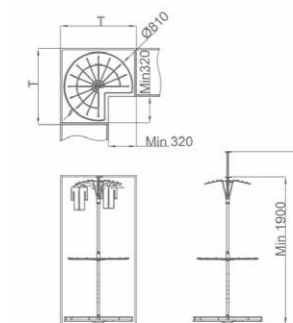

Three-Layer Corner Clothing Basket

Art. No.	Cabinet	Width*Depth*Height	Color
703734	900mm	864x465x280 mm	Platinum + Armani Orange
703733	800mm	764x465x280 mm	Platinum + Armani Orange
703732	700mm	664x465x280 mm	Platinum + Armani Orange
703731	300mm	564x465x280 mm	Platinum + Armani Orange