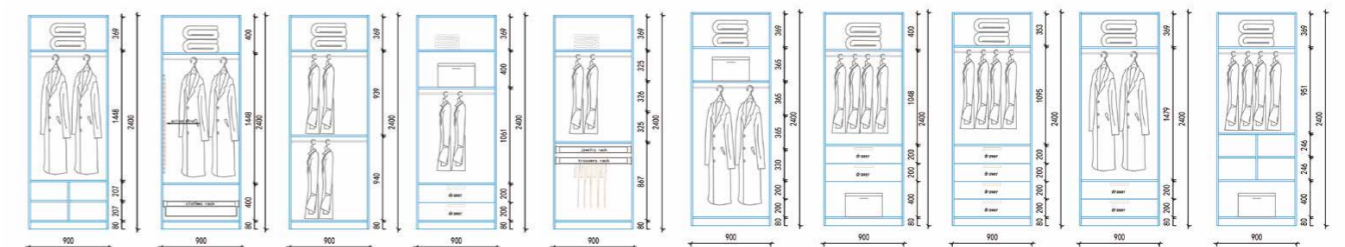

## WARDROBE 3D STRCUTURE

Wardrobe Width from 400mm to 650mm

Wardrobe Length from 700mm to 900mm

L3101B

L3156B

L3170B

Y118

GYT01+GYT011