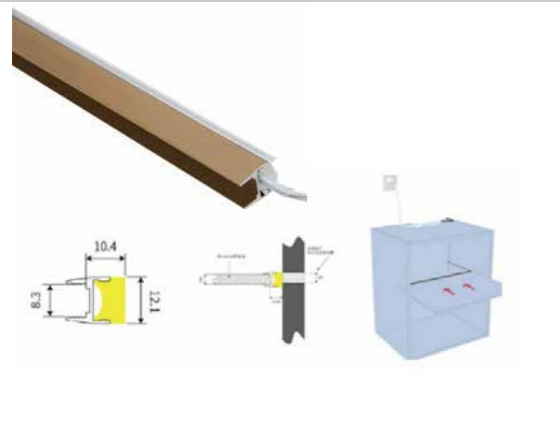

BA-1811

Input Voltage	DV12V
Power (P/w/m)	4.8
Light Body Length (mm)	563/763/963/1163(Can be cut)
Color Temperature	3000K
CRI	≥90
Profile Color	Gold
Lifespan	≥50,000 hours
Sensor Switch	None