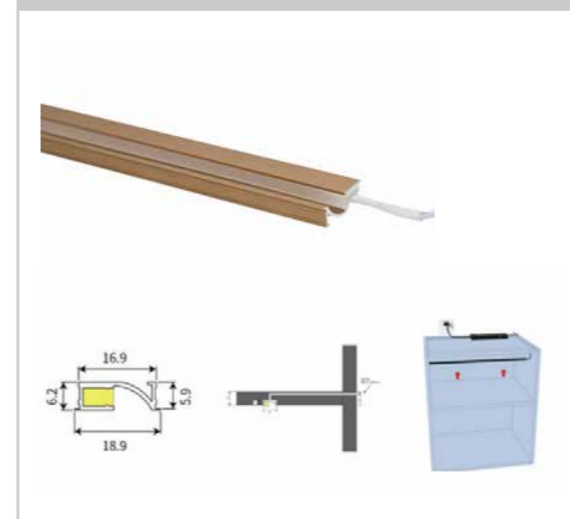

BA-1807

Input Voltage	DV12V
Power (P/w/m)	8.6
Light Body Length (mm)	563/763/963/1163/1500 2000/2400/2720(Can be cut)
Color Temperature	3000K
CRI	≥90
Profile Color	Gold
Lifespan	≥50,000 hours
Sensor Switch	None
Extension	Optional
Slot Size (Width x Depth)	18 x 7 mm