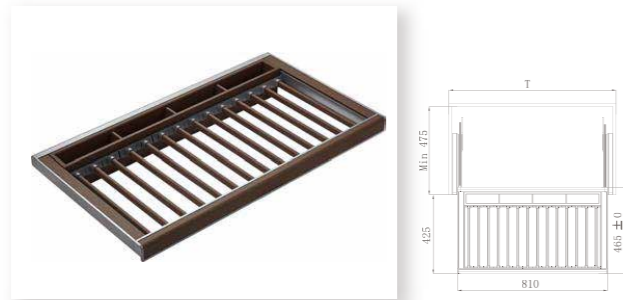

Pants Rack Storage Rack

ITEM NO.	Cabinet	Size
706021S	600mm	510X465X91mm
706022S	700mm	610X465X91mm
706023S	800mm	710X465X91mm
706024S	900mm	810X465X91mm