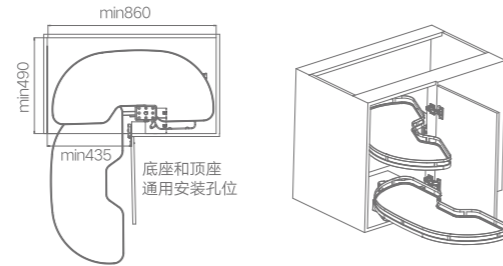

Swing Trays 2.0

Art. No.	Cabinet	Width*Depth*Height	Material	Surface	Process	Description
101061	829x409x(540-680)mm	Width $\geq$ 860mm Depth $\geq$ 490mm Door Width $\geq$ 435mm	Carbon Steel	Metallic Gray	Nano Spraying	Left and Right Universal Use