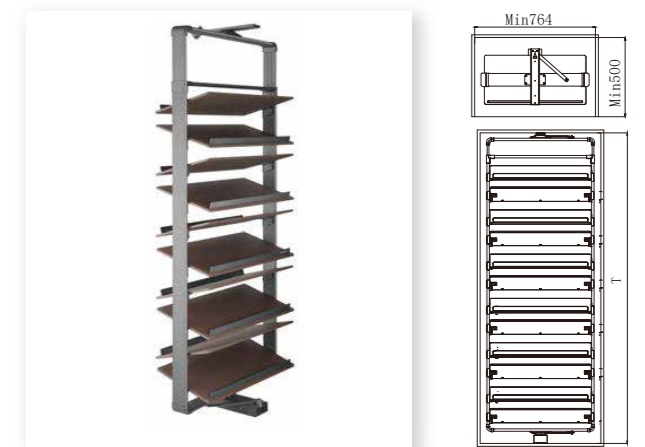

Rotating Shoe Rack

ITEM NO.	Cabinet	Size
703591S	800mm(12)	355X685X(1910-2110)mm
703592S	800mm(10)	355X685X(1630-1830)mm
703593S	800mm(8)	355X685X(1350-1550)mm
703594S	800mm(4)	355X685X(790-990)mm