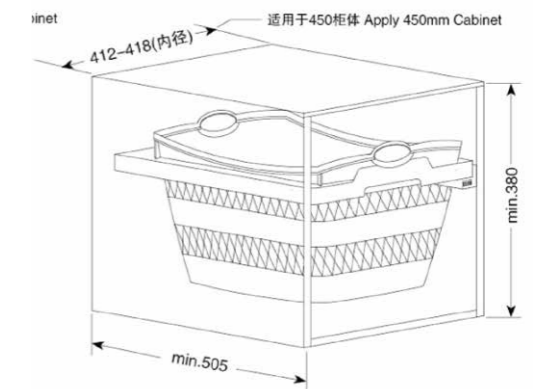

## Trash Bin

Available trash bin sizes:

400mm, 450mm

Available trash bin sizes:

600mm

Model	Capacity	Width*Depth*Height
BY-450A	35L	415x500x370mm