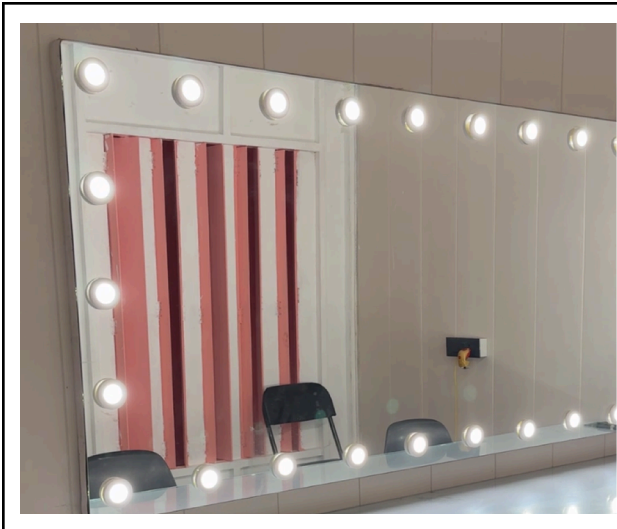

A space designed for music videos, brand shoots, and campaigns, our studio delivers a versatile, high-end environment that elevates every creative vision.

The Blush Room

7 Feet Professional Makeup Station, where your brushes do the magic.

White Cyclorama - 16x12x14

The white cyclorama set provides a seamless infinity background ideal for professional photography and videography. The set measures 16 feet in length, 12 feet in height and 14 feet in width.

The pink set features a removable symmetrical pillar and cut out panels, allowing for creative lighting effects. The panels enhance the lighting, adding depth and dimension to your shots.

GREY GEOMETRIC - 8x8