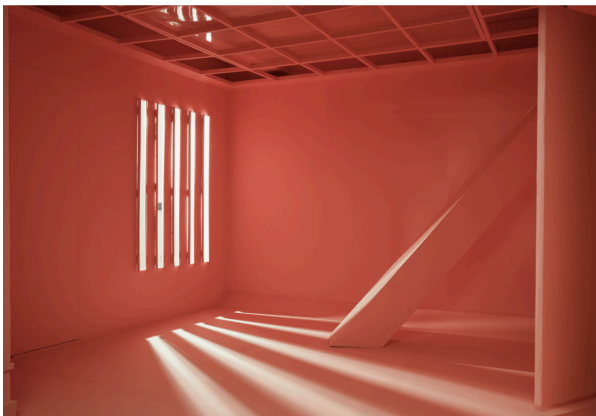

THE PINK SPACE - 10x10

The pink set features a removable symmetrical pillar and cut out panels, allowing for creative lighting effects. The panels enhance the lighting, adding depth and dimension to your shots.