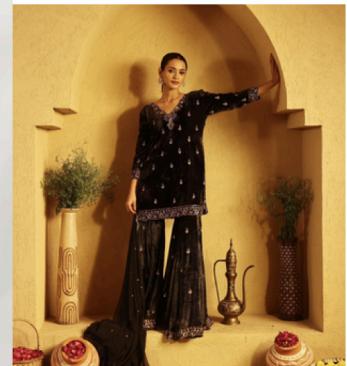

C O N T A C T

+91 8586921211

hello.evelynstudio@gmail.com

64 basement, Mangla Puri Main Rd,
New Manglapuri, Sultanpur,
New Delhi, Delhi 110030

Discover a curated collection of six unique sets, crafted to serve as your all-in-one creative studio. Each space is thoughtfully designed to elevate your brand and bring your vision to life seamlessly, in one place.

Six unique sets. One complete studio.
Everything you need to create, all in one place.