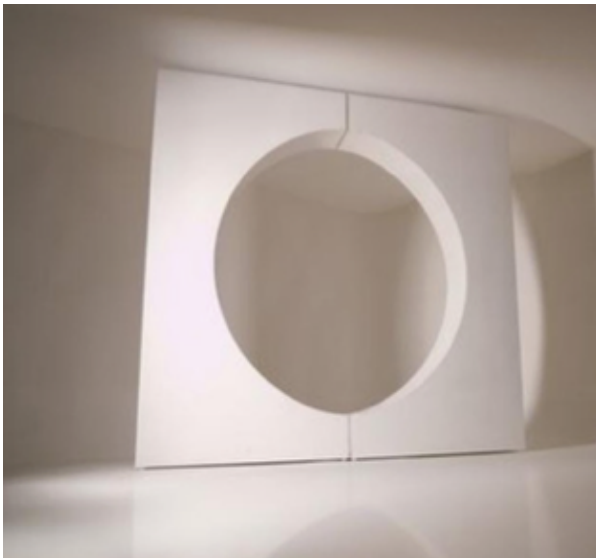

THE ARCH WAY

A bold and contemporary prop that transforms any set with its unique half-circle shape. Placed against a wall, it serves as a striking frame, while positioned separately, it creates a layered, architectural effect. Ideal for adding structure and dimension to creative photography sessions.

HOLLOW SQUARE

This multi-functional circular prop offers a modern and dynamic backdrop for photo shoots. Positioned upright, it creates an elegant archway effect, perfect for models to pose within or lean against. The clean, geometric design adds depth to fashion, editorial, and conceptual shoots.